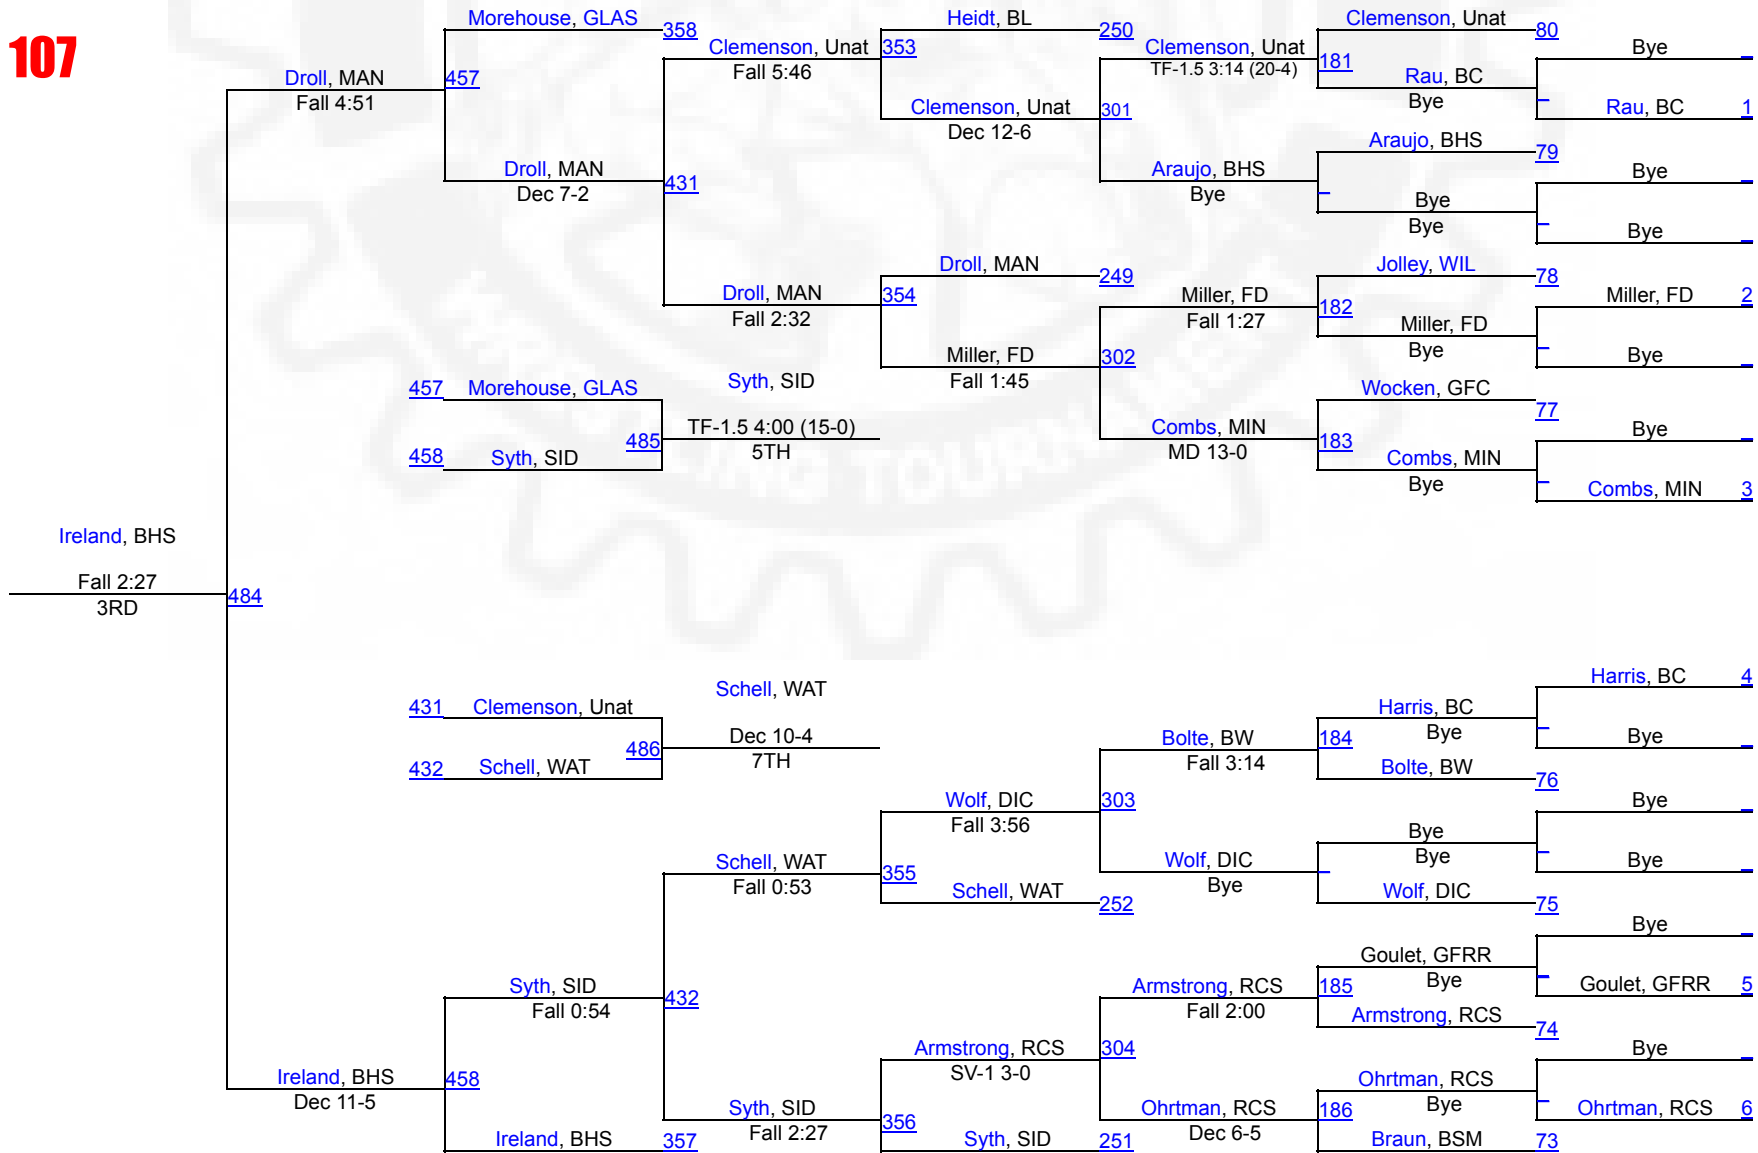

1 Bismarck Legacy	203.5
2 Watertown	188
3 Bismarck Century	176
4 West Fargo Sheyenne	144.5
5 Bismarck High School	140
6 Rapid City Stevens	138
7 Sidney	118.5
8 Mandan	110
9 Fargo Davies	105
10 Dickinson	104.5
11 Glasgow	84
12 Williston	82
13 Rapid City Central	76.5
14 Minot	76
15 Valley City	67
16 Bismarck St. Mary`s	58
17 Devils Lake	56
18 West Fargo	54.5
19 Fargo North	44.5
20 Watford City	41
21 Grand Forks Central	36
22 Turtle Mountain	33
23 Breckenridge/Wahpeton	31
24 New Salem-Almont	21.5
25 Beulah-Hazen	20
26 Jamestown	15
27 Grand Forks Red River	9.5
28 Fargo South	2
29 Standing Rock	0

2025 Bismarck Rotary - Varsity

107

2025 Bismarck Rotary - Varsity

114

2025 Bismarck Rotary - Varsity

121

2025 Bismarck Rotary - Varsity

127

2025 Bismarck Rotary - Varsity

285