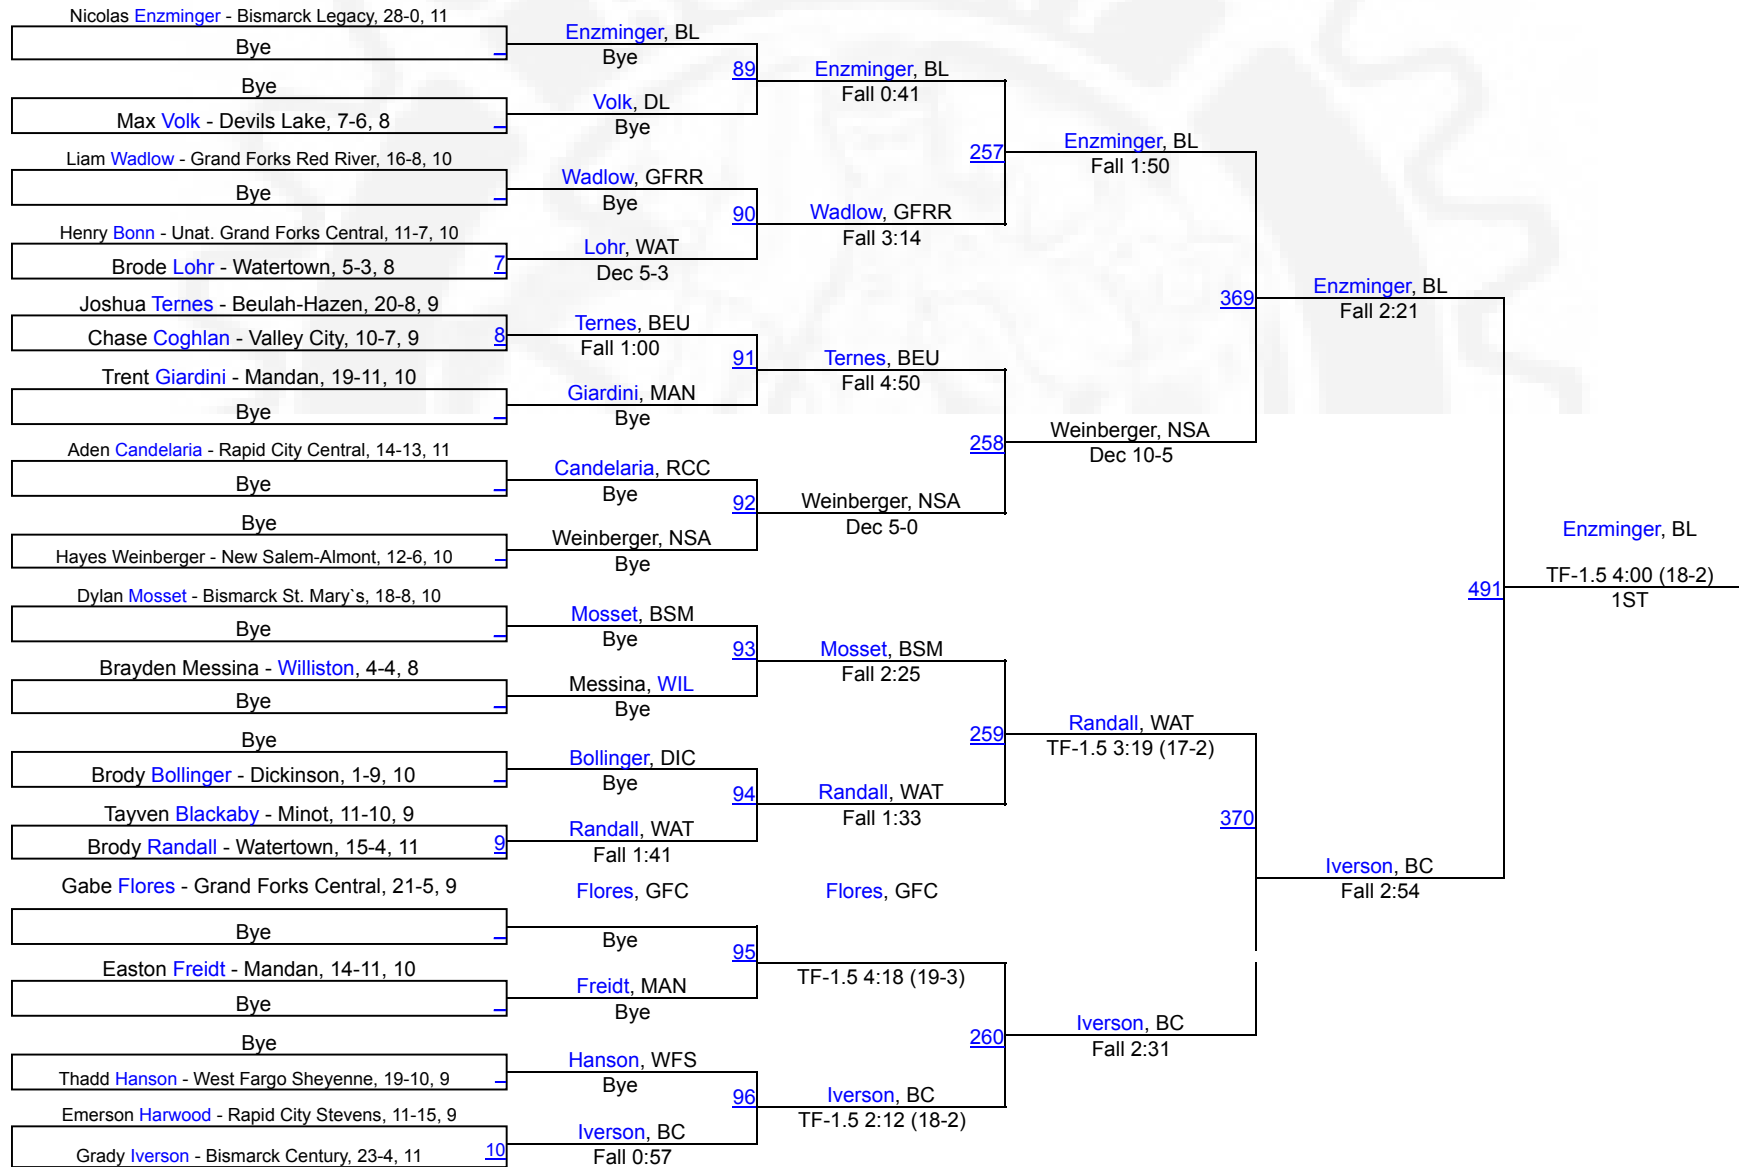

1 Bismarck Legacy	203.5
2 Watertown	188
3 Bismarck Century	176
4 West Fargo Sheyenne	144.5
5 Bismarck High School	140
6 Rapid City Stevens	138
7 Sidney	118.5
8 Mandan	110
9 Fargo Davies	105
10 Dickinson	104.5
11 Glasgow	84
12 Williston	82
13 Rapid City Central	76.5
14 Minot	76
15 Valley City	67
16 Bismarck St. Mary`s	58
17 Devils Lake	56
18 West Fargo	54.5
19 Fargo North	44.5
20 Watford City	41
21 Grand Forks Central	36
22 Turtle Mountain	33
23 Breckenridge/Wahpeton	31
24 New Salem-Almont	21.5
25 Beulah-Hazen	20
26 Jamestown	15
27 Grand Forks Red River	9.5
28 Fargo South	2
29 Standing Rock	0

2025 Bismarck Rotary - Varsity

107

2025 Bismarck Rotary - Varsity

114

2025 Bismarck Rotary - Varsity

121

2025 Bismarck Rotary - Varsity

127