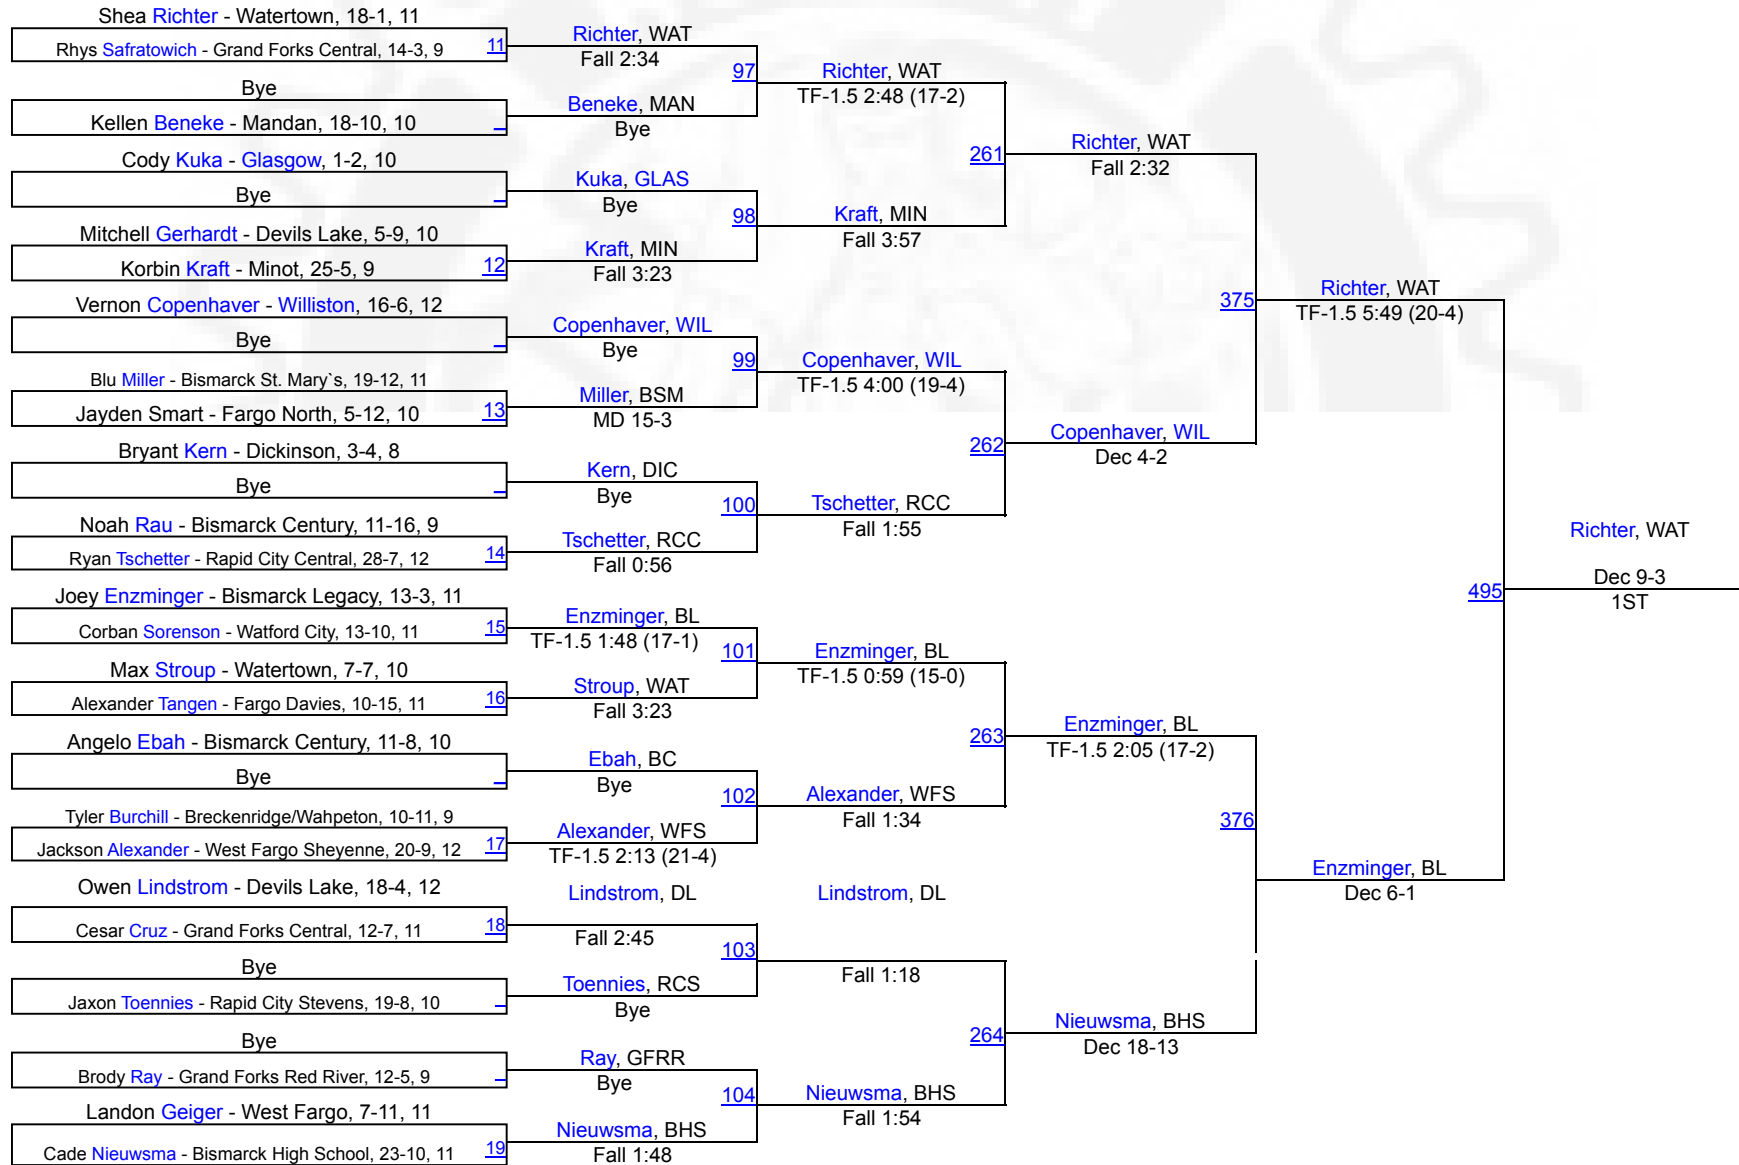

1 Bismarck Legacy	203.5
2 Watertown	188
3 Bismarck Century	176
4 West Fargo Sheyenne	144.5
5 Bismarck High School	140
6 Rapid City Stevens	138
7 Sidney	118.5
8 Mandan	110
9 Fargo Davies	105
10 Dickinson	104.5
11 Glasgow	84
12 Williston	82
13 Rapid City Central	76.5
14 Minot	76
15 Valley City	67
16 Bismarck St. Mary`s	58
17 Devils Lake	56
18 West Fargo	54.5
19 Fargo North	44.5
20 Watford City	41
21 Grand Forks Central	36
22 Turtle Mountain	33
23 Breckenridge/Wahpeton	31
24 New Salem-Almont	21.5
25 Beulah-Hazen	20
26 Jamestown	15
27 Grand Forks Red River	9.5
28 Fargo South	2
29 Standing Rock	0

2025 Bismarck Rotary - Varsity

107

2025 Bismarck Rotary - Varsity

114

2025 Bismarck Rotary - Varsity

121

2025 Bismarck Rotary - Varsity

127