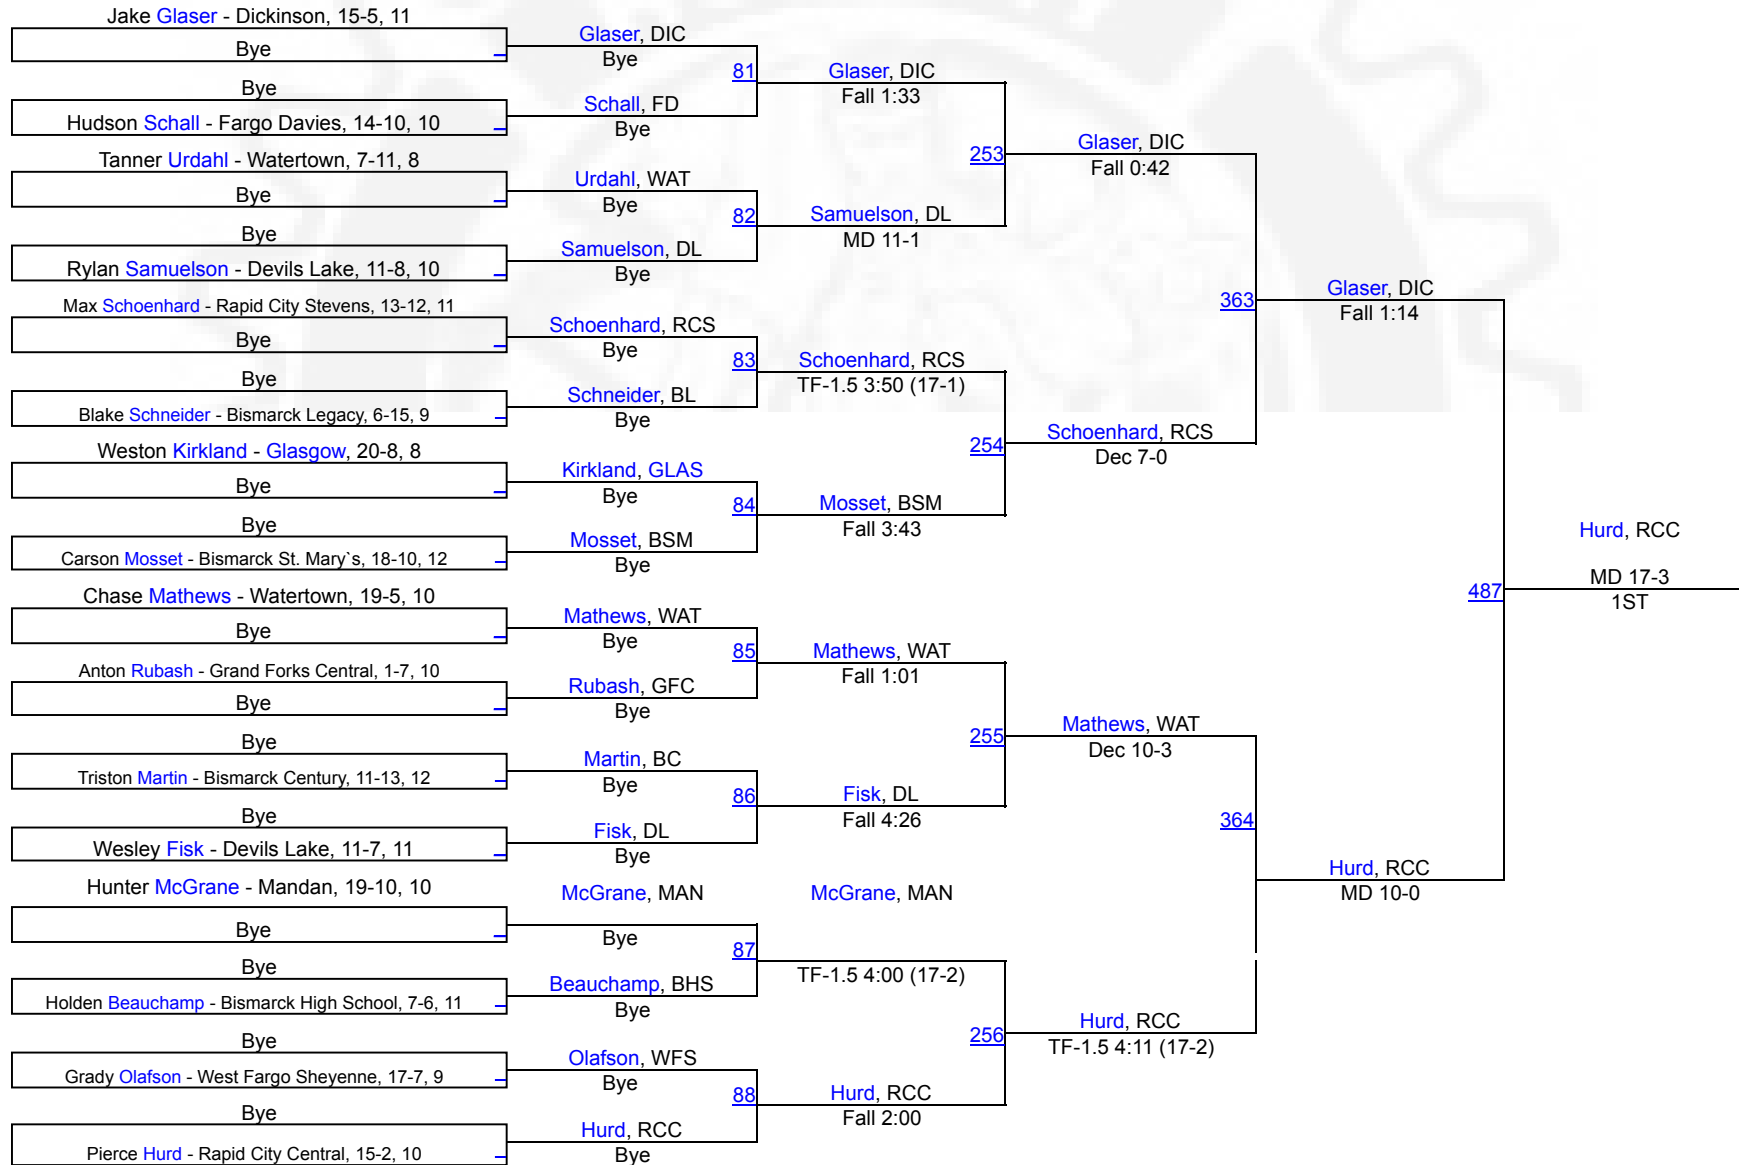

1 Bismarck Legacy	203.5
2 Watertown	188
3 Bismarck Century	176
4 West Fargo Sheyenne	144.5
5 Bismarck High School	140
6 Rapid City Stevens	138
7 Sidney	118.5
8 Mandan	110
9 Fargo Davies	105
10 Dickinson	104.5
11 Glasgow	84
12 Williston	82
13 Rapid City Central	76.5
14 Minot	76
15 Valley City	67
16 Bismarck St. Mary`s	58
17 Devils Lake	56
18 West Fargo	54.5
19 Fargo North	44.5
20 Watford City	41
21 Grand Forks Central	36
22 Turtle Mountain	33
23 Breckenridge/Wahpeton	31
24 New Salem-Almont	21.5
25 Beulah-Hazen	20
26 Jamestown	15
27 Grand Forks Red River	9.5
28 Fargo South	2
29 Standing Rock	0

2025 Bismarck Rotary - Varsity

107

2025 Bismarck Rotary - Varsity

114

2025 Bismarck Rotary - Varsity

121

2025 Bismarck Rotary - Varsity

127