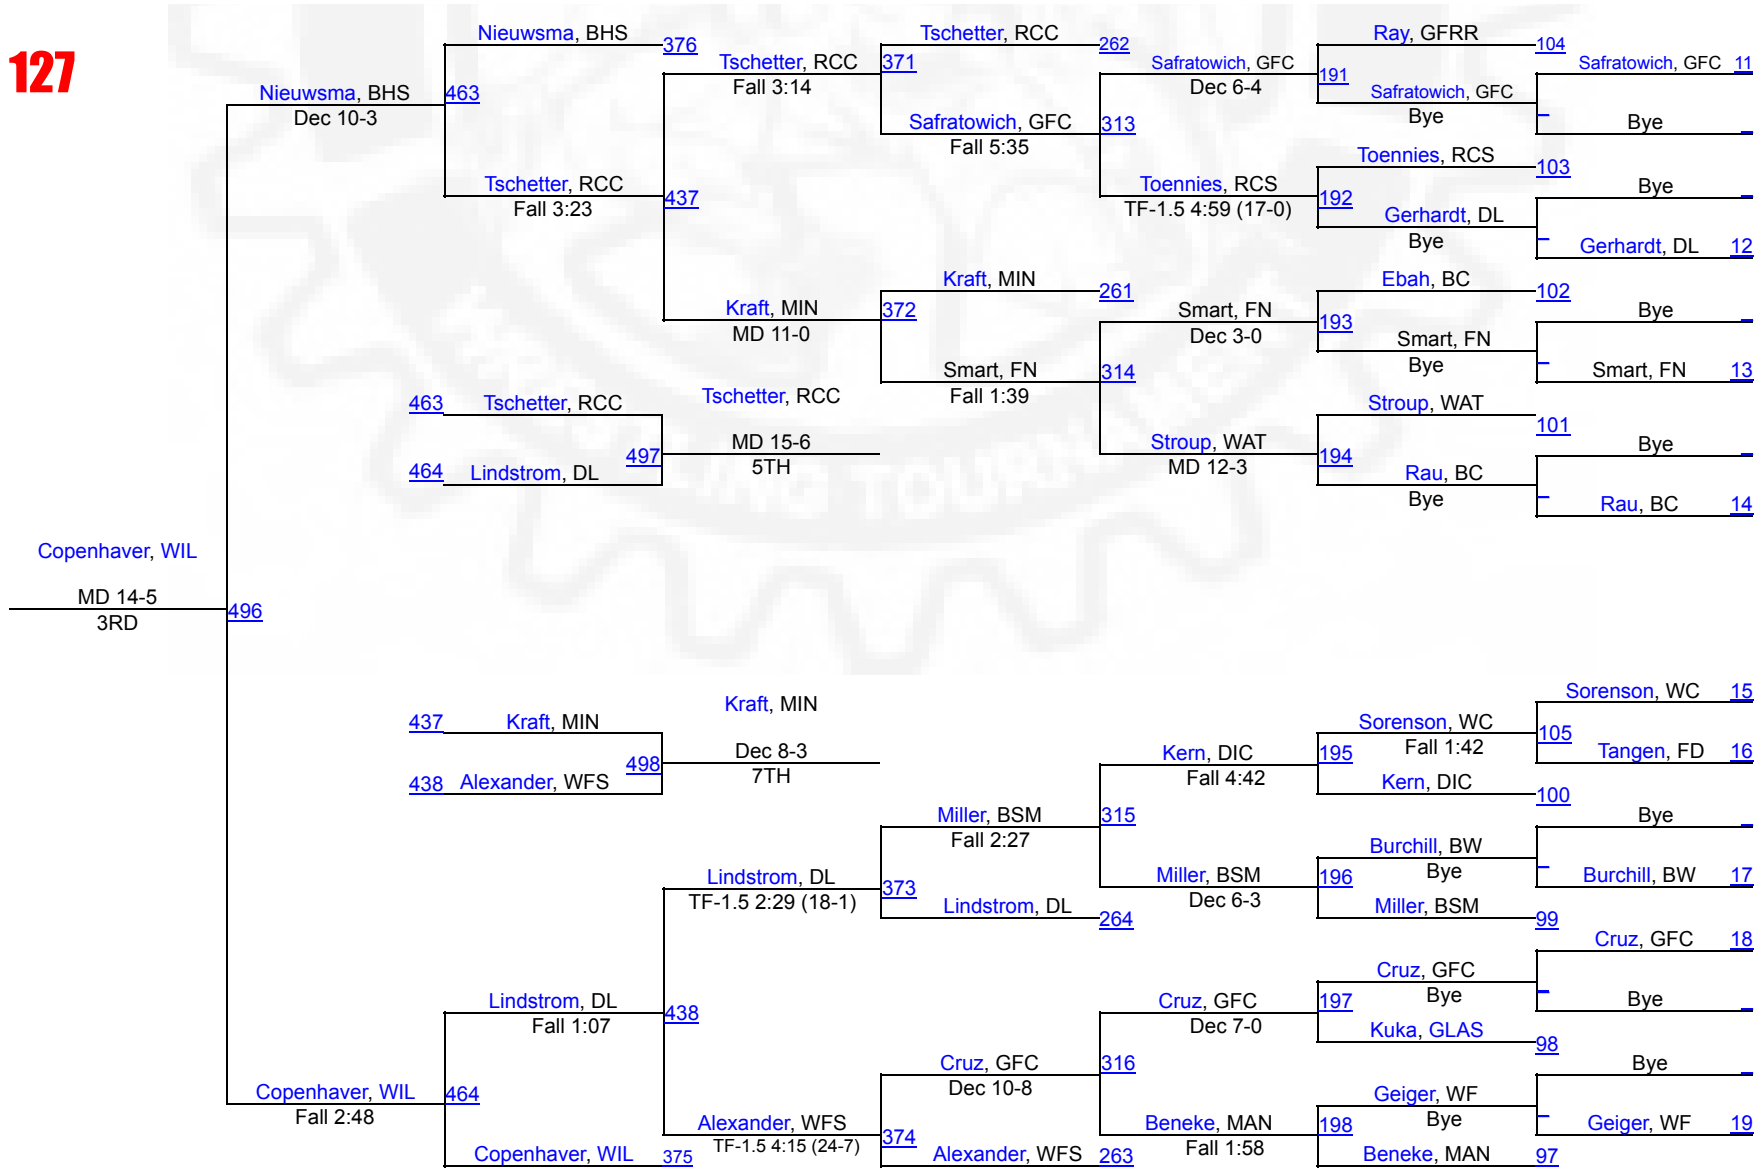

1 Bismarck Legacy	203.5
2 Watertown	188
3 Bismarck Century	176
4 West Fargo Sheyenne	144.5
5 Bismarck High School	140
6 Rapid City Stevens	138
7 Sidney	118.5
8 Mandan	110
9 Fargo Davies	105
10 Dickinson	104.5
11 Glasgow	84
12 Williston	82
13 Rapid City Central	76.5
14 Minot	76
15 Valley City	67
16 Bismarck St. Mary`s	58
17 Devils Lake	56
18 West Fargo	54.5
19 Fargo North	44.5
20 Watford City	41
21 Grand Forks Central	36
22 Turtle Mountain	33
23 Breckenridge/Wahpeton	31
24 New Salem-Almont	21.5
25 Beulah-Hazen	20
26 Jamestown	15
27 Grand Forks Red River	9.5
28 Fargo South	2
29 Standing Rock	0

2025 Bismarck Rotary - Varsity

107

2025 Bismarck Rotary - Varsity

114

2025 Bismarck Rotary - Varsity

121

2025 Bismarck Rotary - Varsity

127

2025 Bismarck Rotary - Varsity

285