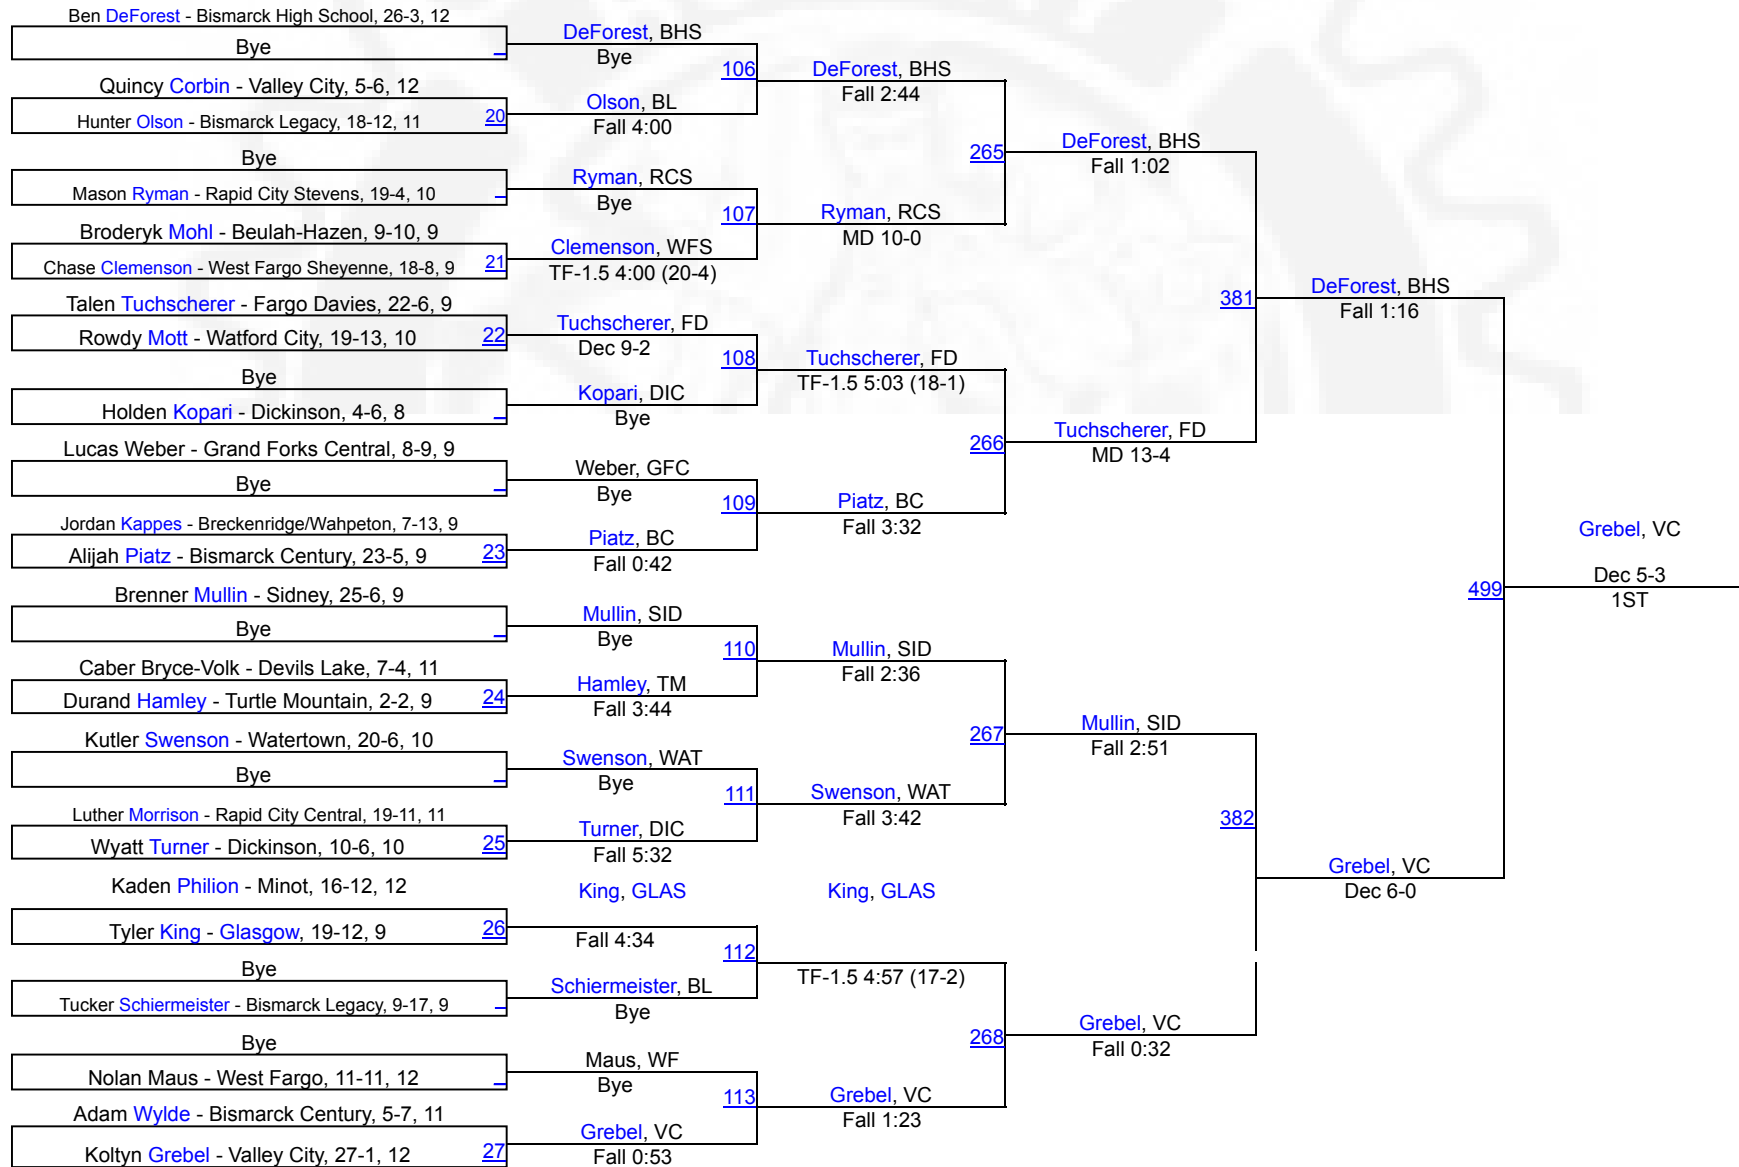

2025 Bismarck Rotary - Varsity

133