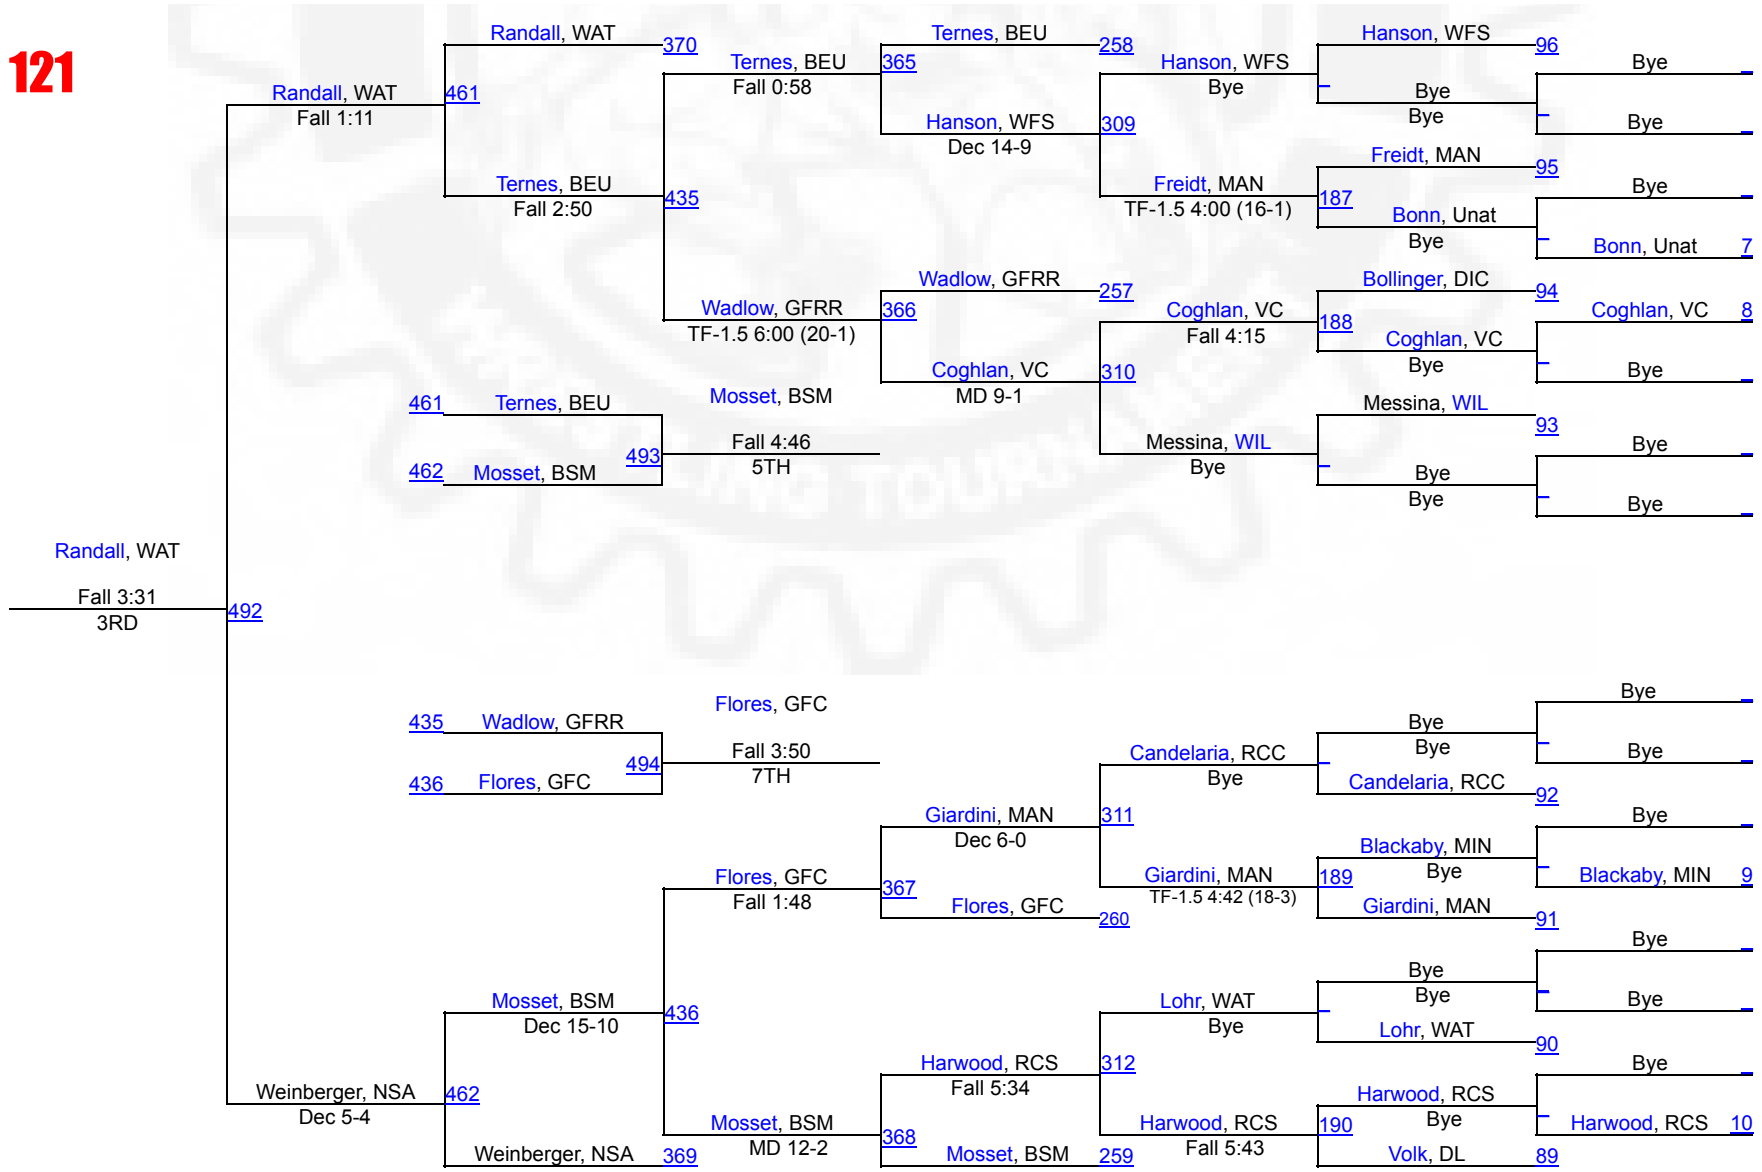

1 Bismarck Legacy	203.5
2 Watertown	188
3 Bismarck Century	176
4 West Fargo Sheyenne	144.5
5 Bismarck High School	140
6 Rapid City Stevens	138
7 Sidney	118.5
8 Mandan	110
9 Fargo Davies	105
10 Dickinson	104.5
11 Glasgow	84
12 Williston	82
13 Rapid City Central	76.5
14 Minot	76
15 Valley City	67
16 Bismarck St. Mary`s	58
17 Devils Lake	56
18 West Fargo	54.5
19 Fargo North	44.5
20 Watford City	41
21 Grand Forks Central	36
22 Turtle Mountain	33
23 Breckenridge/Wahpeton	31
24 New Salem-Almont	21.5
25 Beulah-Hazen	20
26 Jamestown	15
27 Grand Forks Red River	9.5
28 Fargo South	2
29 Standing Rock	0

2025 Bismarck Rotary - Varsity

107

2025 Bismarck Rotary - Varsity

114

2025 Bismarck Rotary - Varsity

121

2025 Bismarck Rotary - Varsity

127

2025 Bismarck Rotary - Varsity

285