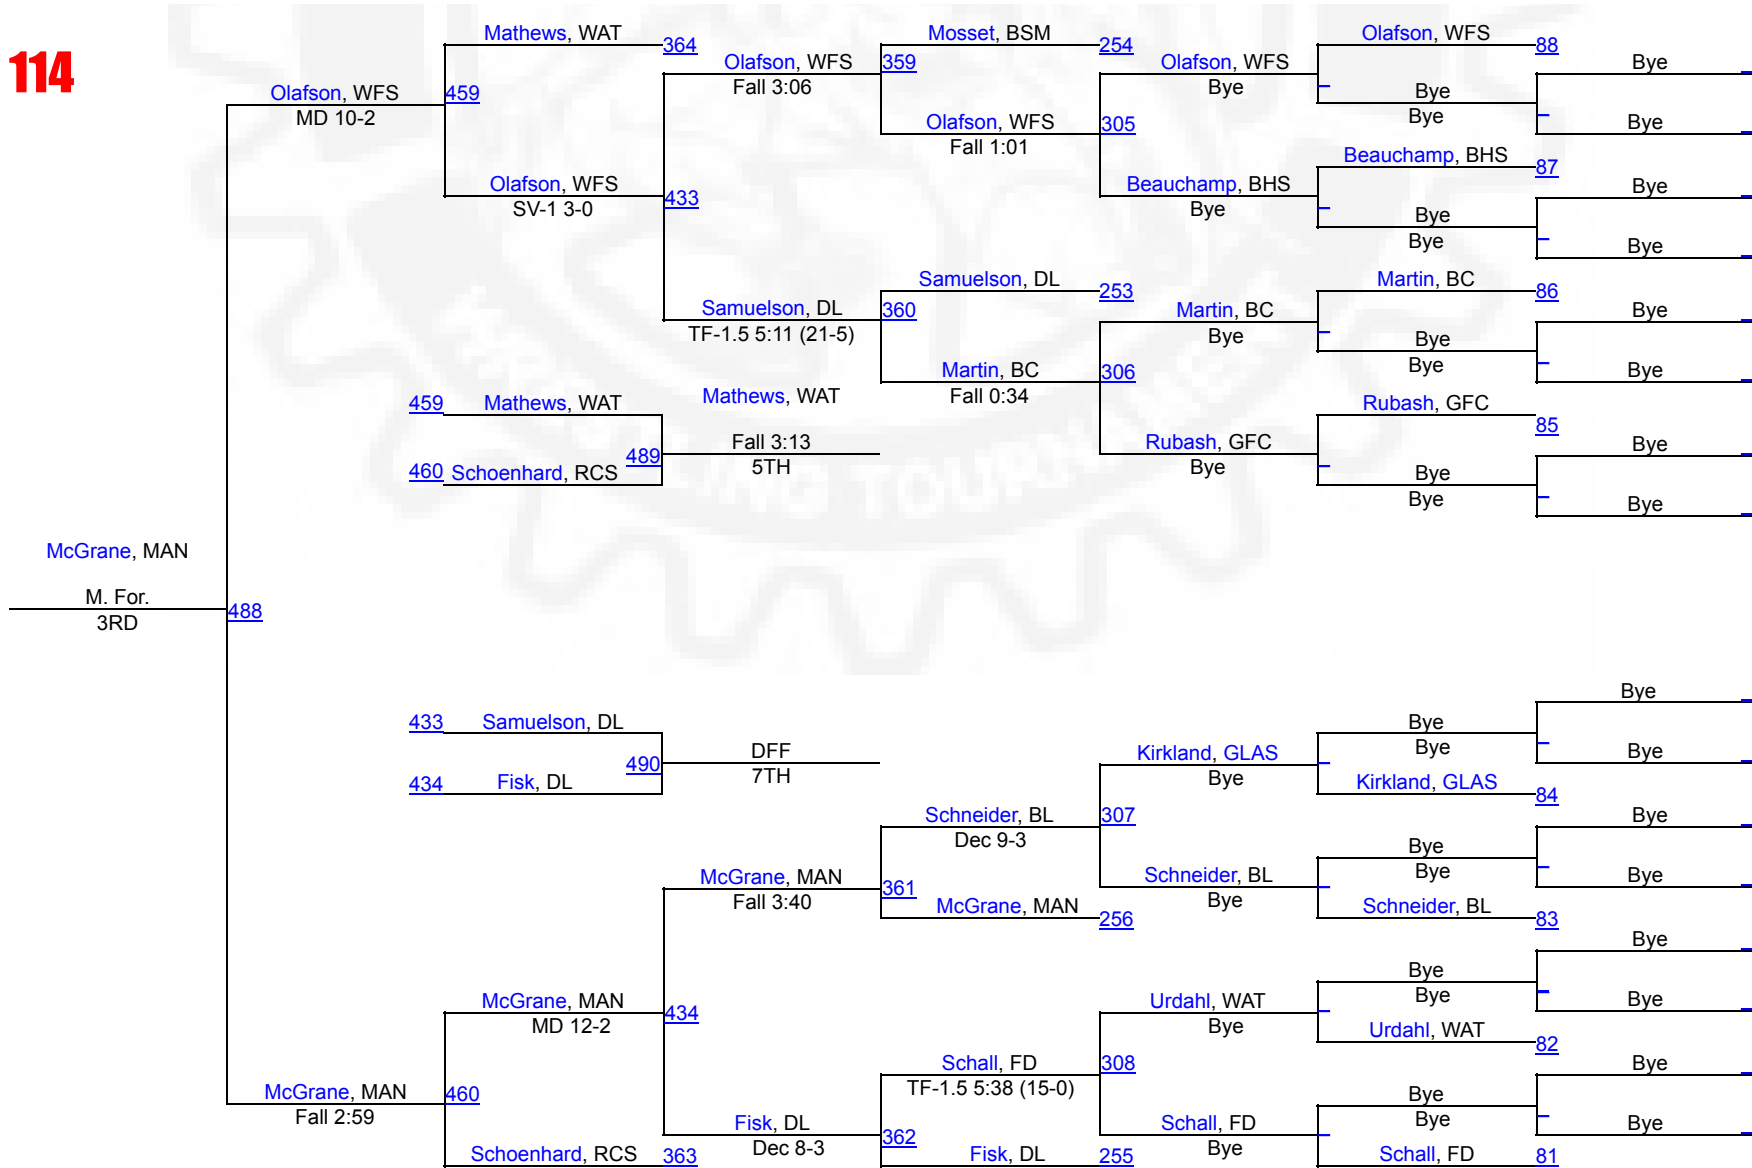

1 Bismarck Legacy	203.5
2 Watertown	188
3 Bismarck Century	176
4 West Fargo Sheyenne	144.5
5 Bismarck High School	140
6 Rapid City Stevens	138
7 Sidney	118.5
8 Mandan	110
9 Fargo Davies	105
10 Dickinson	104.5
11 Glasgow	84
12 Williston	82
13 Rapid City Central	76.5
14 Minot	76
15 Valley City	67
16 Bismarck St. Mary`s	58
17 Devils Lake	56
18 West Fargo	54.5
19 Fargo North	44.5
20 Watford City	41
21 Grand Forks Central	36
22 Turtle Mountain	33
23 Breckenridge/Wahpeton	31
24 New Salem-Almont	21.5
25 Beulah-Hazen	20
26 Jamestown	15
27 Grand Forks Red River	9.5
28 Fargo South	2
29 Standing Rock	0

2025 Bismarck Rotary - Varsity

107

2025 Bismarck Rotary - Varsity

114

2025 Bismarck Rotary - Varsity

121

2025 Bismarck Rotary - Varsity

127

2025 Bismarck Rotary - Varsity

285