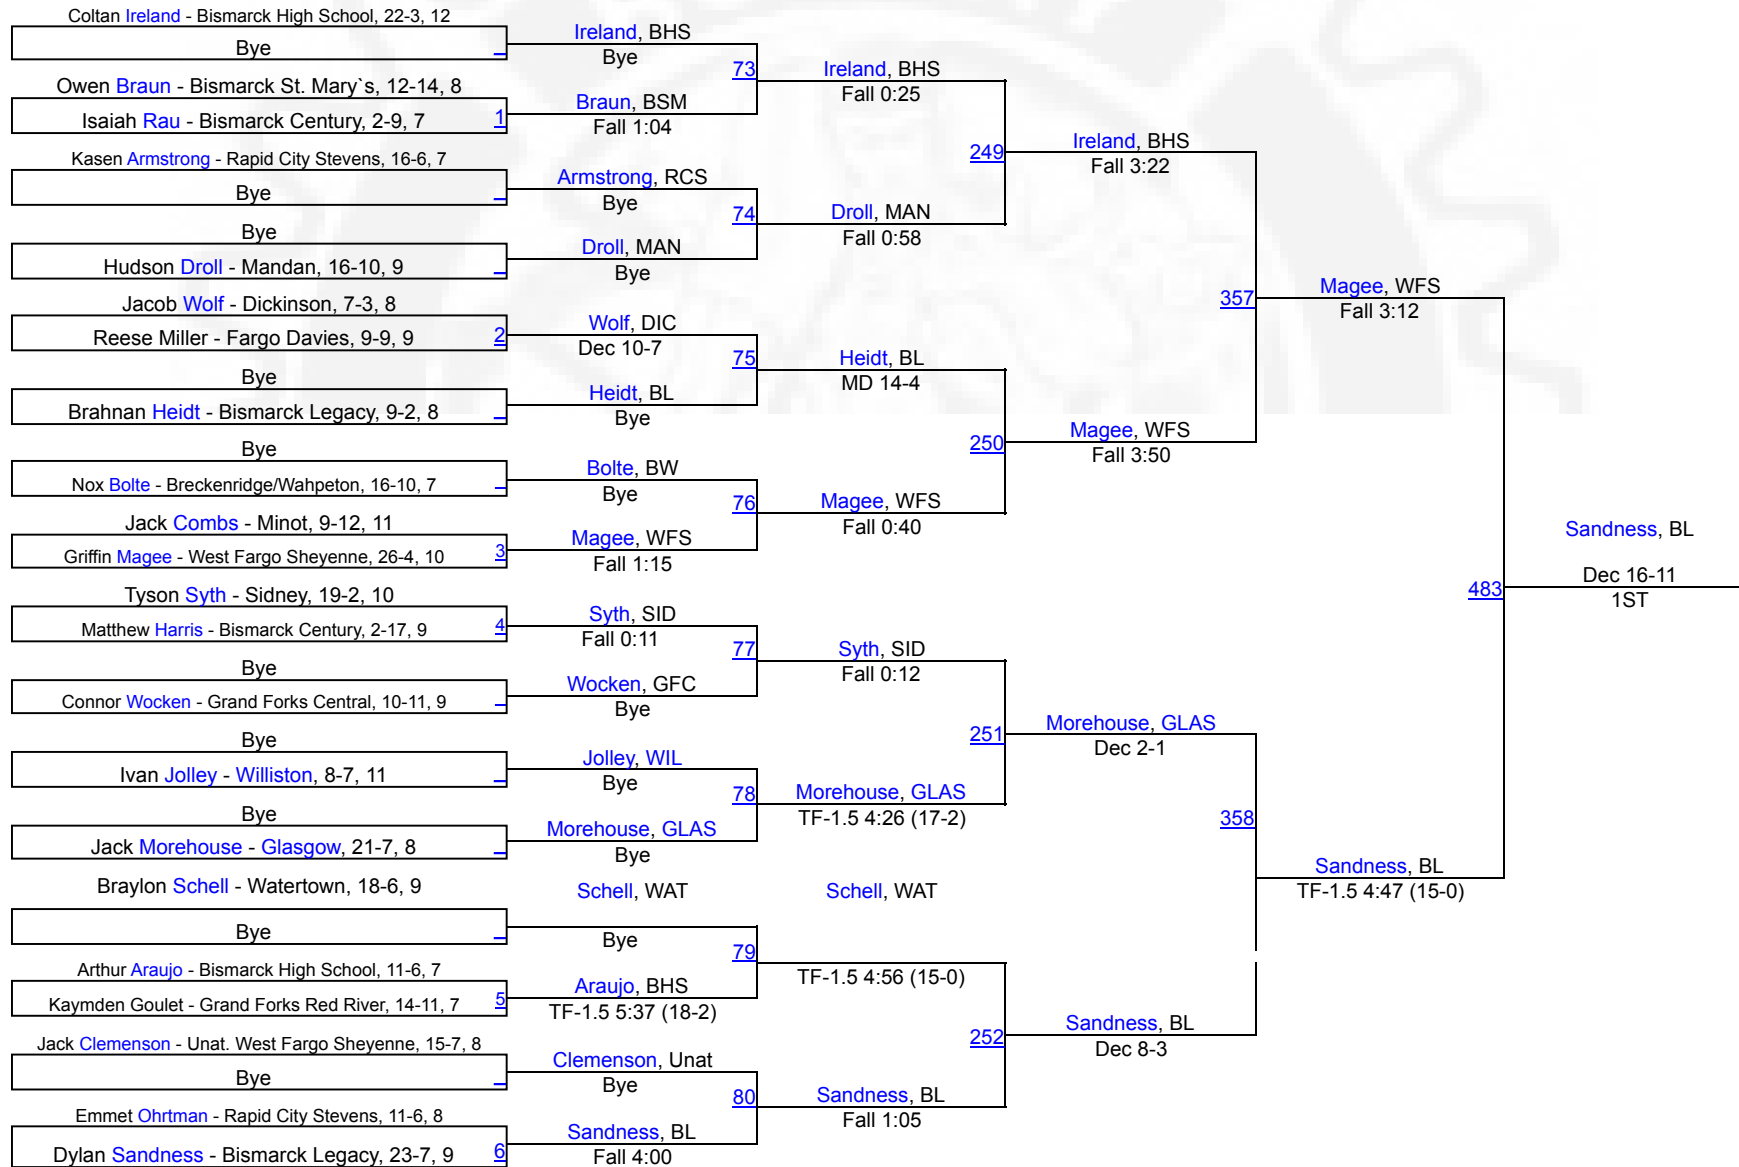

1 Bismarck Legacy	203.5
2 Watertown	188
3 Bismarck Century	176
4 West Fargo Sheyenne	144.5
5 Bismarck High School	140
6 Rapid City Stevens	138
7 Sidney	118.5
8 Mandan	110
9 Fargo Davies	105
10 Dickinson	104.5
11 Glasgow	84
12 Williston	82
13 Rapid City Central	76.5
14 Minot	76
15 Valley City	67
16 Bismarck St. Mary`s	58
17 Devils Lake	56
18 West Fargo	54.5
19 Fargo North	44.5
20 Watford City	41
21 Grand Forks Central	36
22 Turtle Mountain	33
23 Breckenridge/Wahpeton	31
24 New Salem-Almont	21.5
25 Beulah-Hazen	20
26 Jamestown	15
27 Grand Forks Red River	9.5
28 Fargo South	2
29 Standing Rock	0

2025 Bismarck Rotary - Varsity

107

2025 Bismarck Rotary - Varsity

114

2025 Bismarck Rotary - Varsity

121

2025 Bismarck Rotary - Varsity

127