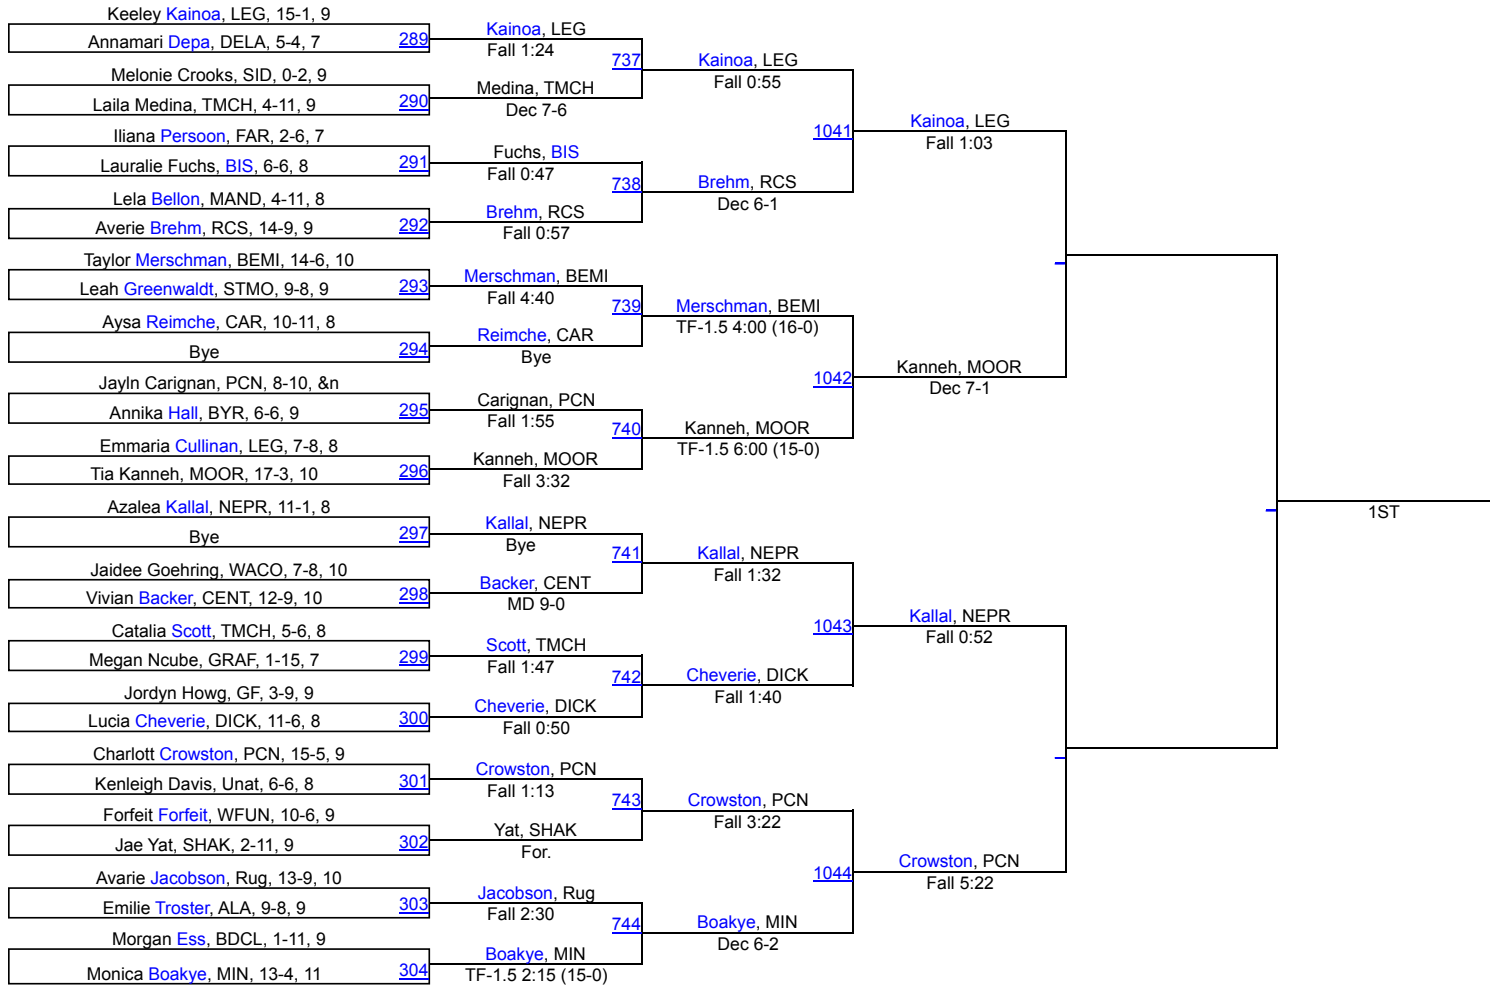

2025 Rumble on the Red - Girls