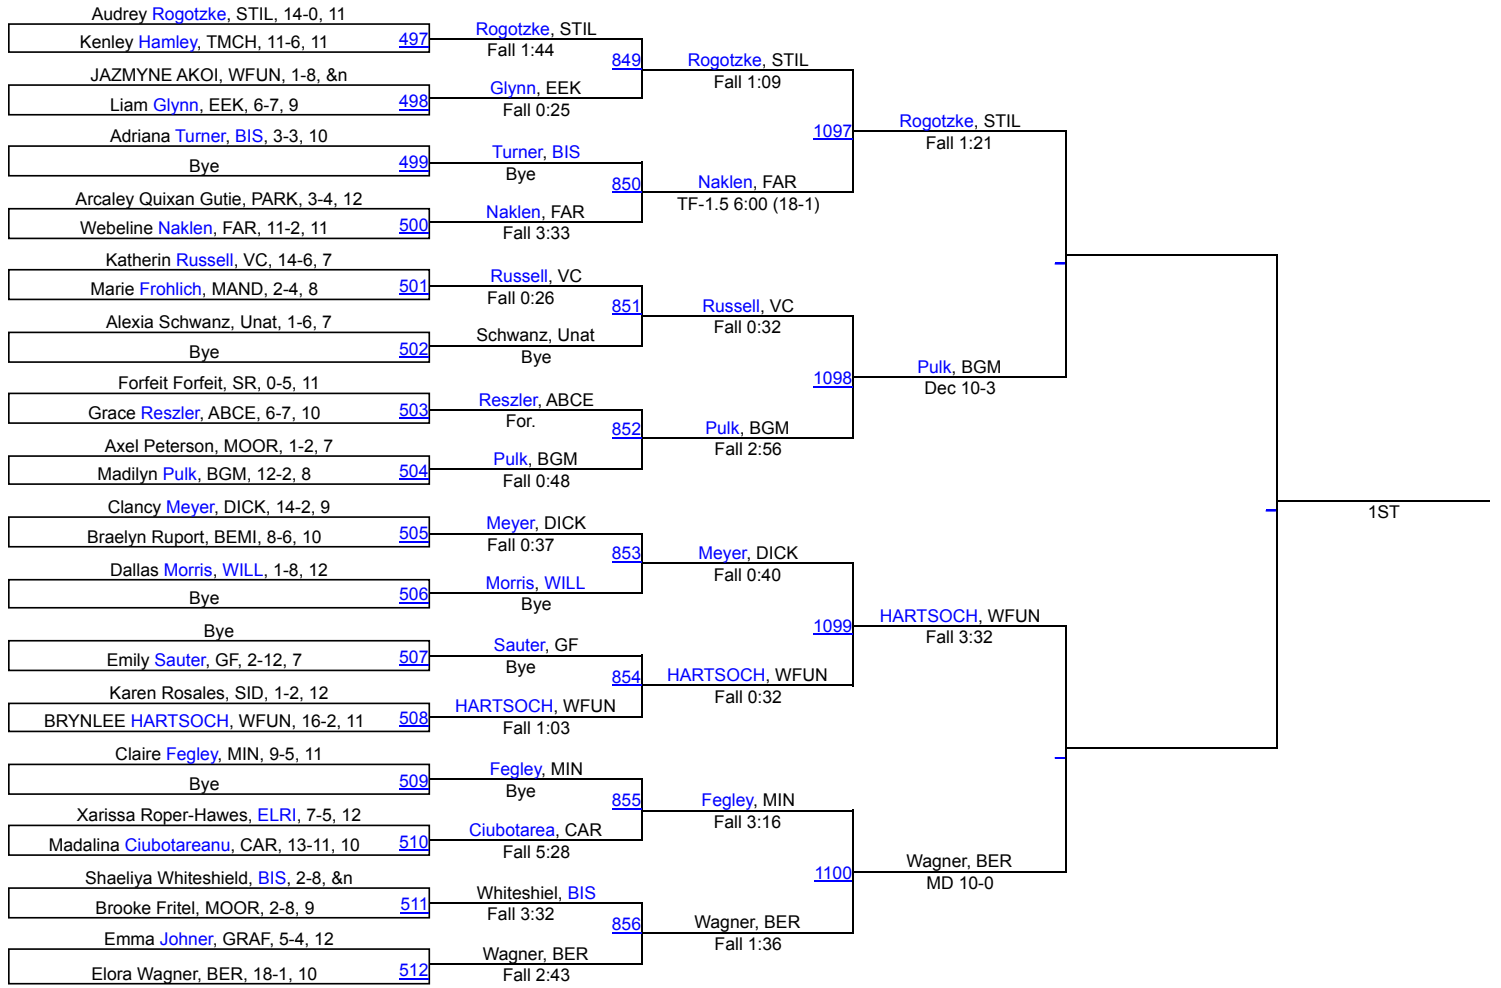

# 2025 Rumble on the Red - Girls

142

THIRD

FIFTH

# 2025 Rumble on the Red - Girls