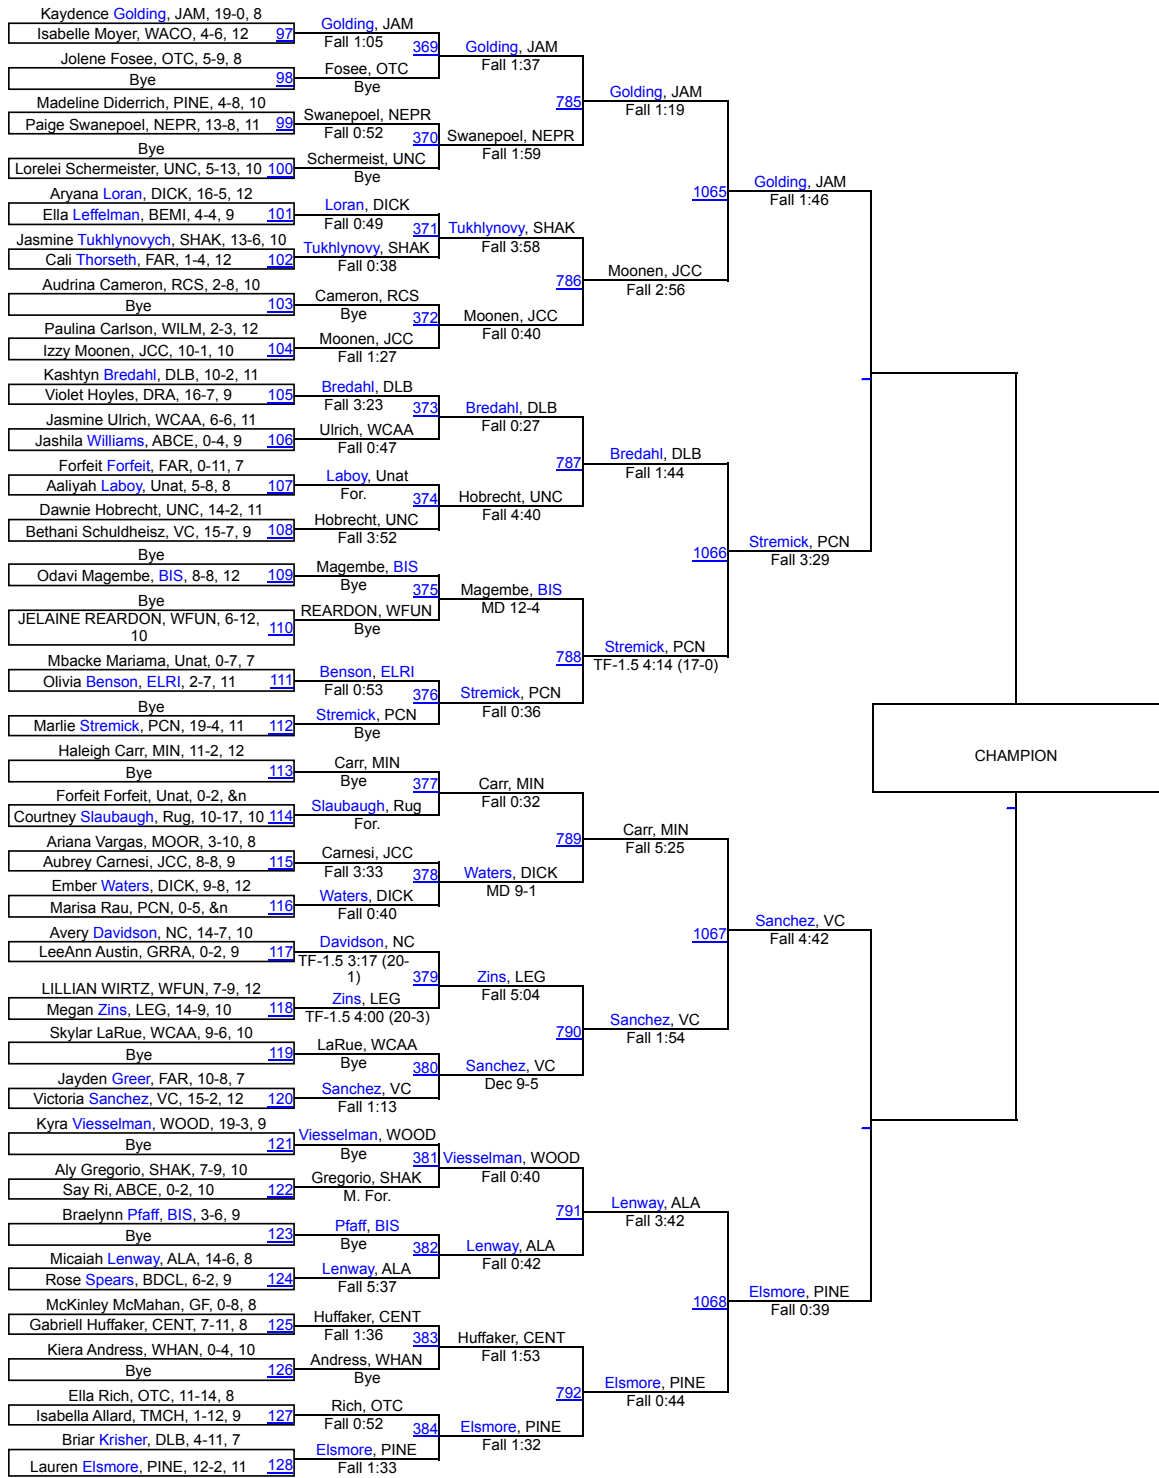

# 2025 Rumble on the Red - Girls

118

# 2025 Rumble on the Red - Girls

124