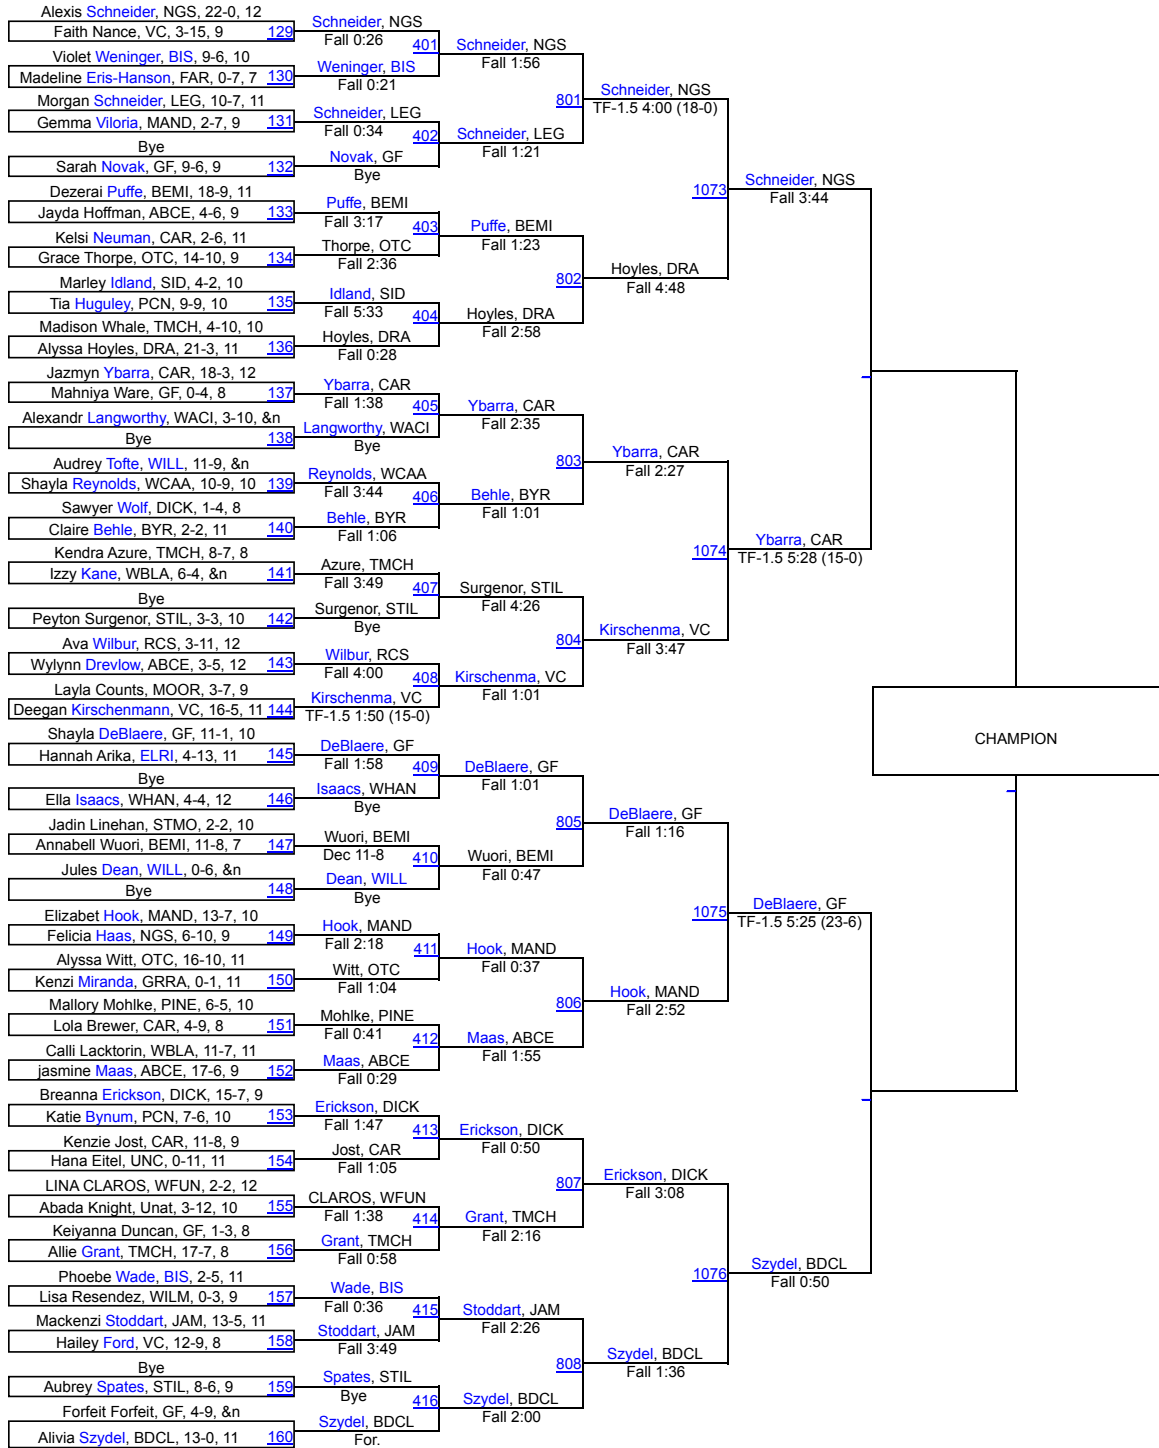

# 2025 Rumble on the Red - Girls

118

# 2025 Rumble on the Red - Girls

124

# 2025 Rumble on the Red - Girls

130