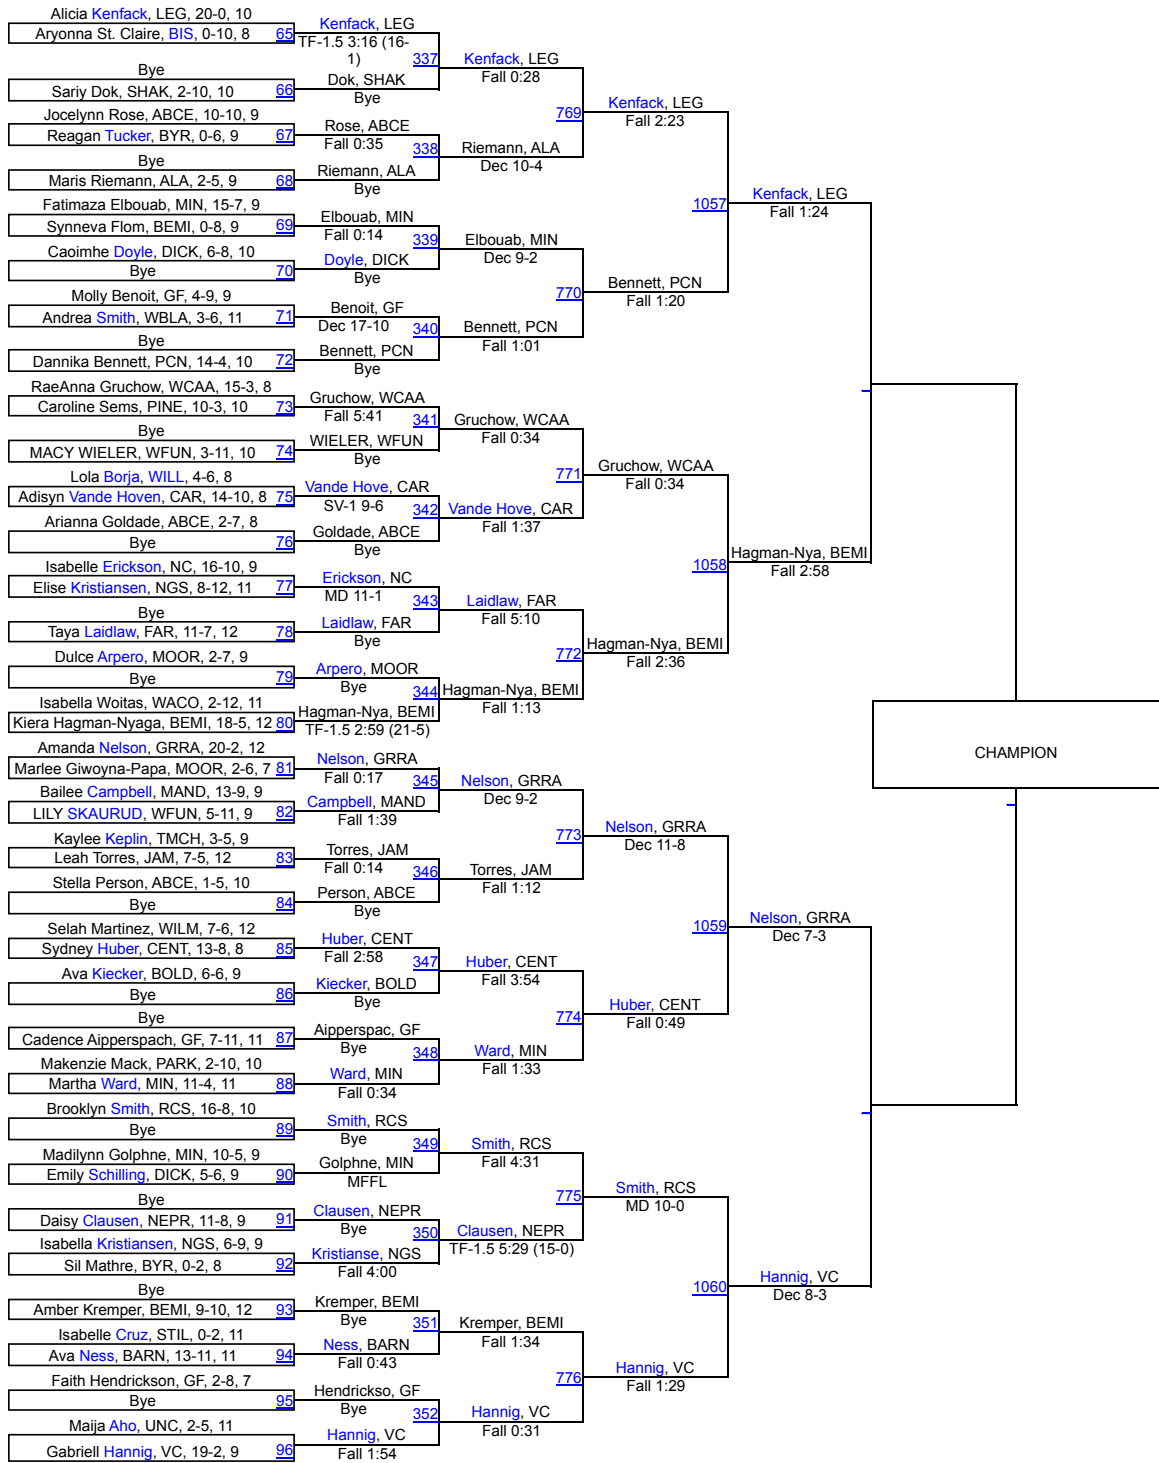

## Day 1

1	Bismarck	125
2	Bismarck Legacy	119.5
3	Minot	107.5
4	Bemidji	100.5
5	Dickinson	97.5
6	Grand Forks	93.5
7	Aberdeen Central	88
8	Mandan	87
8	Turtle Mountain Community High School	87
10	West Fargo United	84
11	Pine Island	82.5
12	Valley City	79.5
13	Bismarck Century	75.5
14	Pembina County North	74.5
15	Williston	64
16	Fargo	60.5
17	Jamestown	58
18	Stillwater	57.5
19	Carrington	56.5
20	Rapid City Stevens	56
21	Moorhead	48.5
22	Byron	45
22	Shakopee	45
24	Bertha/H/V/PP	42
25	Staples Motley	40
26	Albert Lea Area	37.5
27	Rugby	33
28	Walker-Hack-Akeley-Nevis	32
29	Des-Lacs Burlington	31
29	Ottertail Central Bulldogs	31
29	West Central Area-Ashby-Brandon-Evansville	31
32	New Prague	30.5
33	United North Central Warriors	29
34	Badger-GB-MR	28
35	Napoleon G-S	26.5
36	Willmar	26
37	Blackduck/Cass Lake/Bena	23
37	Jackson County Central	23
39	Waconia	22.5
40	Hockinson (Girls)	20
41	Drayton	19.5
42	Elk River	19
43	Grand Rapids	17
43	White Bear Lake Area	17

45 Barnesville	16
45 Watford City	16
47 Northern Cass	15
47 Park Rapids	15
49 Standing Rock	14
50 Sidney / Fairview	13
51 Woodbury	12
52 Delano	11
53 Ellendale/Edgeley/Kulm	10
53 Pelican Rapids	10
53 Velva	10
56 Grafton	6
57 Rock Ridge	3

# 2025 Rumble on the Red - Girls

112

# 2025 Rumble on the Red - Girls

118