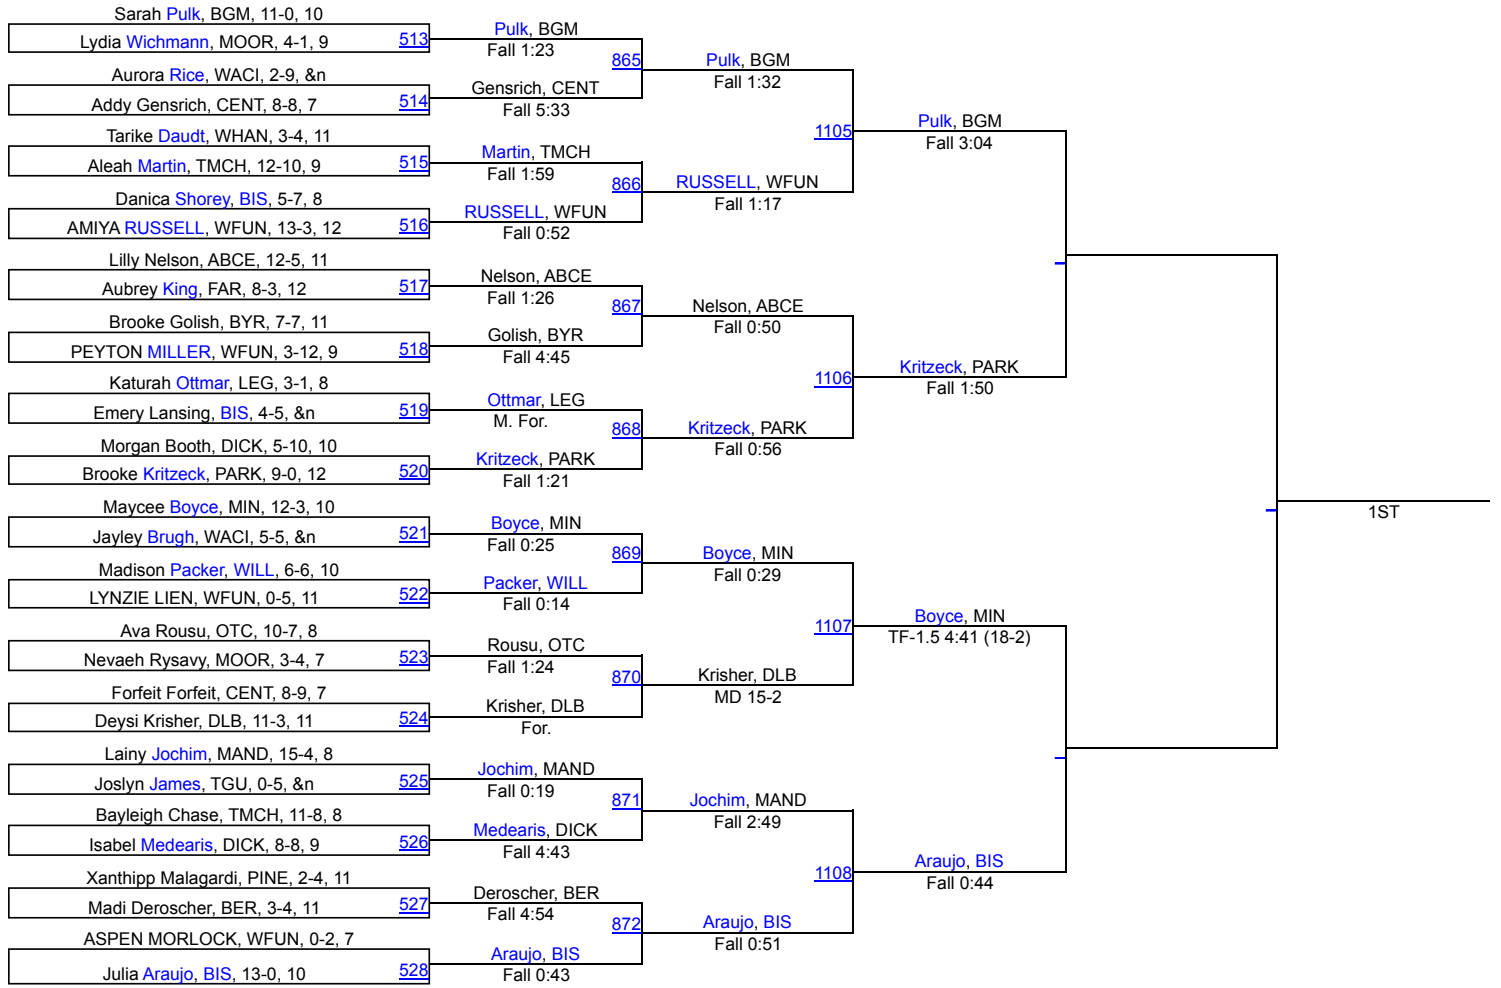

2025 Rumble on the Red - Girls