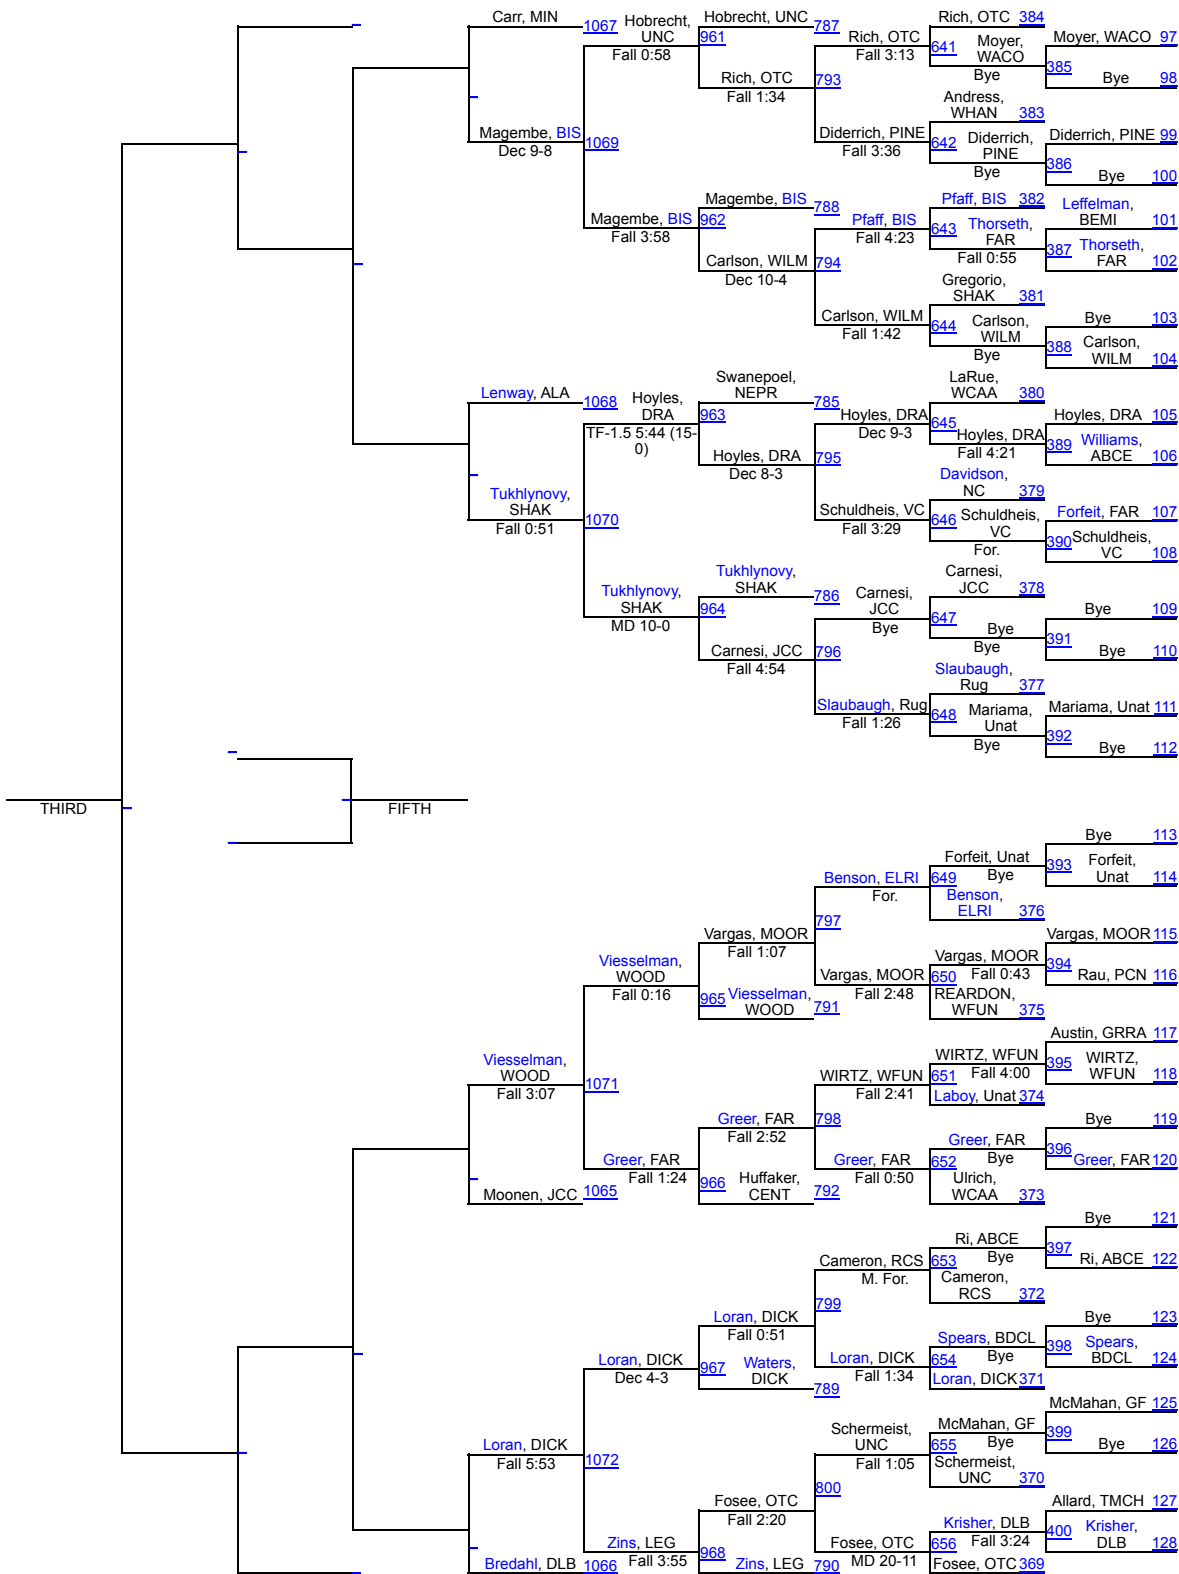

## Day 1

1	Bismarck	125
2	Bismarck Legacy	119.5
3	Minot	107.5
4	Bemidji	100.5
5	Dickinson	97.5
6	Grand Forks	93.5
7	Aberdeen Central	88
8	Mandan	87
8	Turtle Mountain Community High School	87
10	West Fargo United	84
11	Pine Island	82.5
12	Valley City	79.5
13	Bismarck Century	75.5
14	Pembina County North	74.5
15	Williston	64
16	Fargo	60.5
17	Jamestown	58
18	Stillwater	57.5
19	Carrington	56.5
20	Rapid City Stevens	56
21	Moorhead	48.5
22	Byron	45
22	Shakopee	45
24	Bertha/H/V/PP	42
25	Staples Motley	40
26	Albert Lea Area	37.5
27	Rugby	33
28	Walker-Hack-Akeley-Nevis	32
29	Des-Lacs Burlington	31
29	Ottertail Central Bulldogs	31
29	West Central Area-Ashby-Brandon-Evansville	31
32	New Prague	30.5
33	United North Central Warriors	29
34	Badger-GB-MR	28
35	Napoleon G-S	26.5
36	Willmar	26
37	Blackduck/Cass Lake/Bena	23
37	Jackson County Central	23
39	Waconia	22.5
40	Hockinson (Girls)	20
41	Drayton	19.5
42	Elk River	19
43	Grand Rapids	17
43	White Bear Lake Area	17

# 2025 Rumble on the Red - Girls

112

# 2025 Rumble on the Red - Girls

118

# 2025 Rumble on the Red - Girls

124