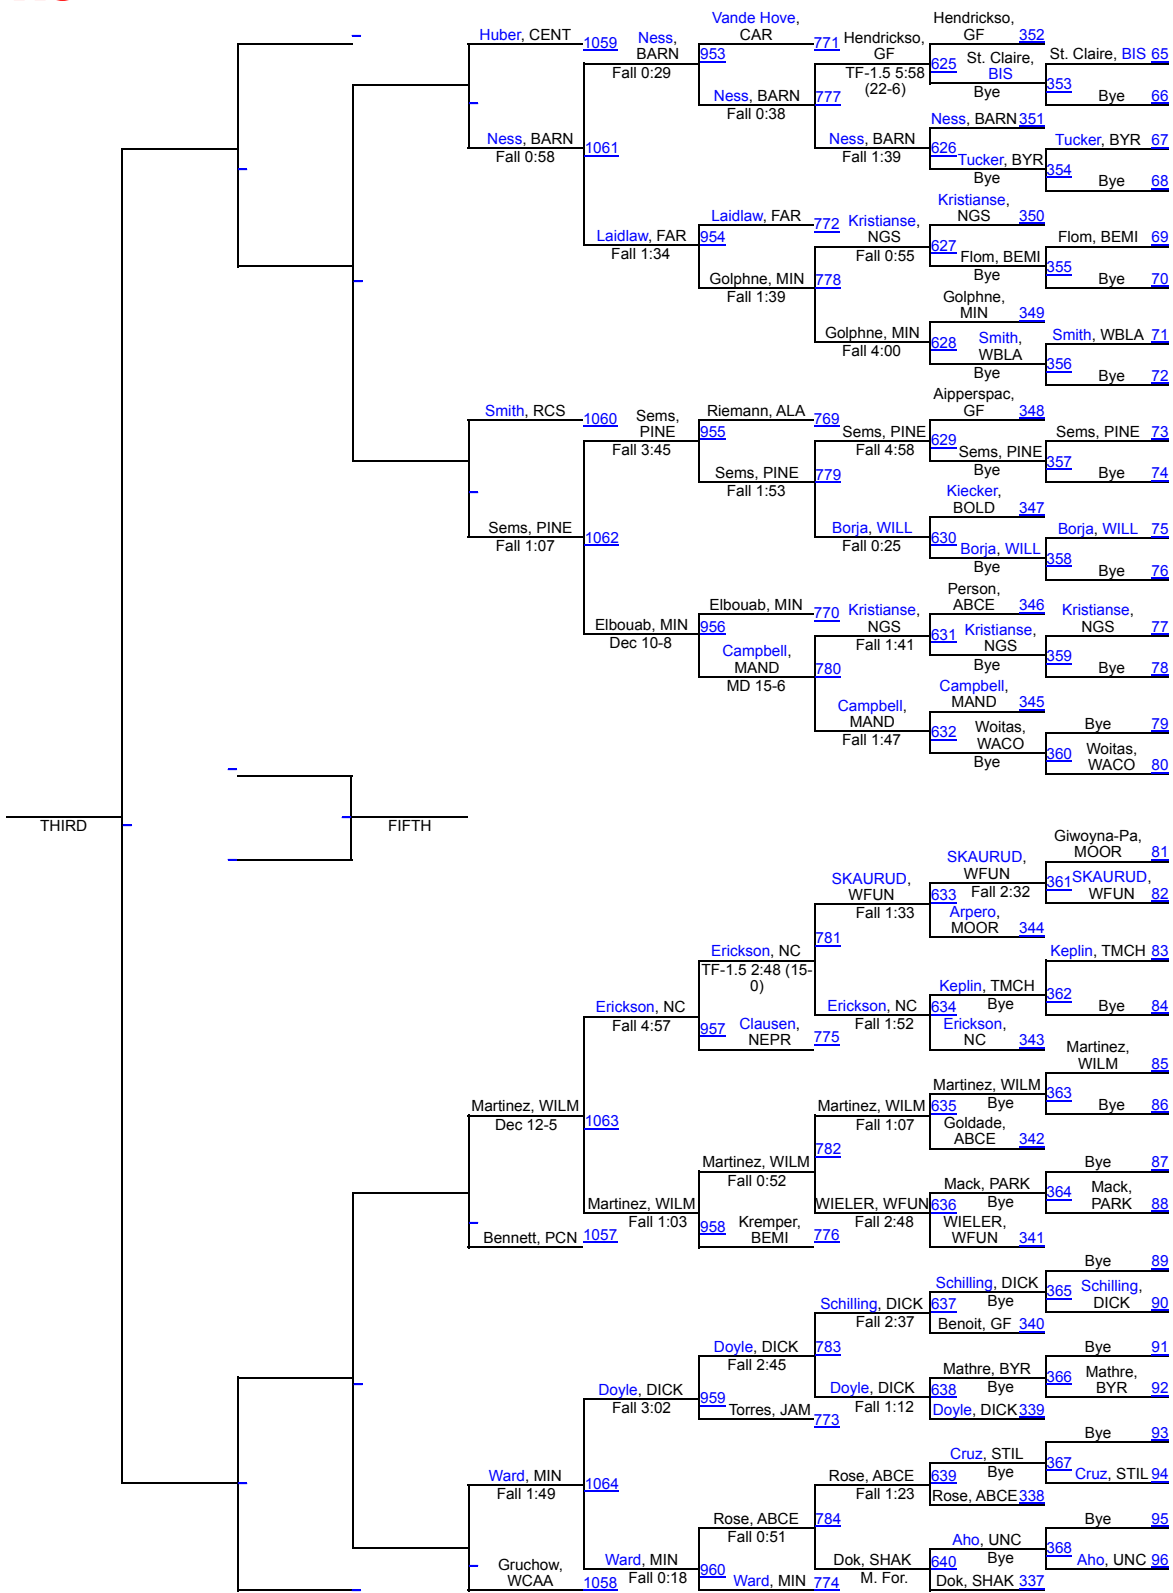

## Day 1

1	Bismarck	125
2	Bismarck Legacy	119.5
3	Minot	107.5
4	Bemidji	100.5
5	Dickinson	97.5
6	Grand Forks	93.5
7	Aberdeen Central	88
8	Mandan	87
8	Turtle Mountain Community High School	87
10	West Fargo United	84
11	Pine Island	82.5
12	Valley City	79.5
13	Bismarck Century	75.5
14	Pembina County North	74.5
15	Williston	64
16	Fargo	60.5
17	Jamestown	58
18	Stillwater	57.5
19	Carrington	56.5
20	Rapid City Stevens	56
21	Moorhead	48.5
22	Byron	45
22	Shakopee	45
24	Bertha/H/V/PP	42
25	Staples Motley	40
26	Albert Lea Area	37.5
27	Rugby	33
28	Walker-Hack-Akeley-Nevis	32
29	Des-Lacs Burlington	31
29	Ottertail Central Bulldogs	31
29	West Central Area-Ashby-Brandon-Evansville	31
32	New Prague	30.5
33	United North Central Warriors	29
34	Badger-GB-MR	28
35	Napoleon G-S	26.5
36	Willmar	26
37	Blackduck/Cass Lake/Bena	23
37	Jackson County Central	23
39	Waconia	22.5
40	Hockinson (Girls)	20
41	Drayton	19.5
42	Elk River	19
43	Grand Rapids	17
43	White Bear Lake Area	17

# 2025 Rumble on the Red - Girls

# 2025 Rumble on the Red - Girls

112

# 2025 Rumble on the Red - Girls

118