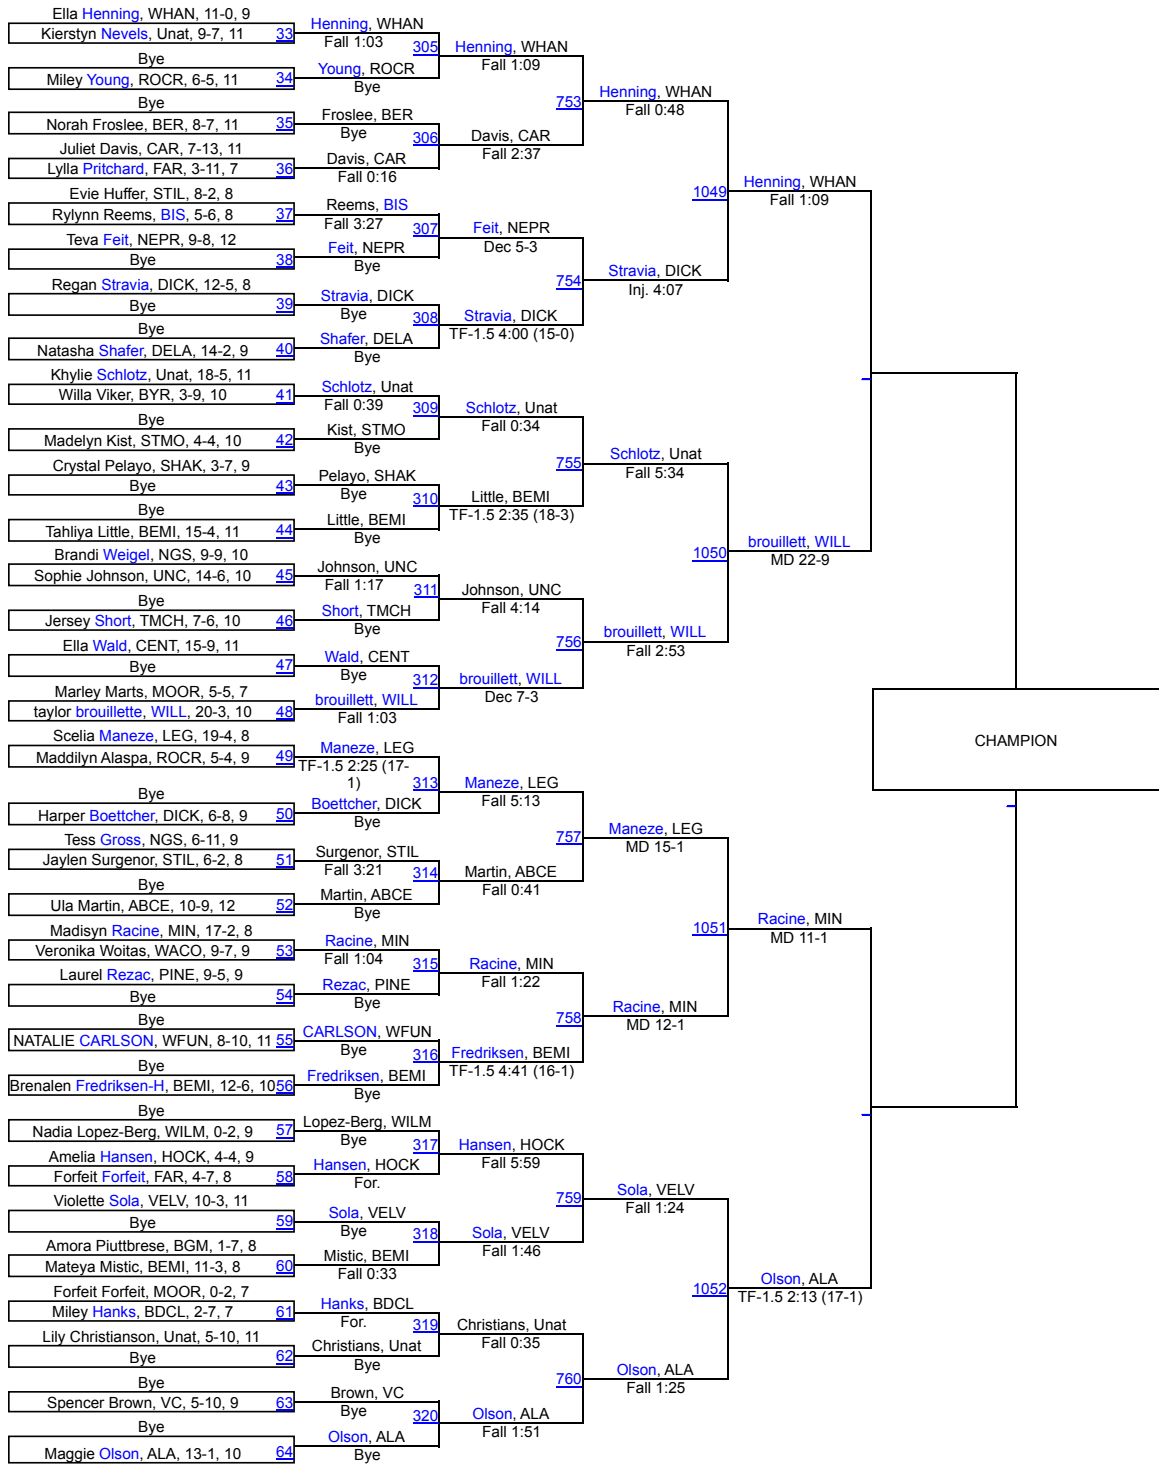

2025 Rumble on the Red - Girls

112