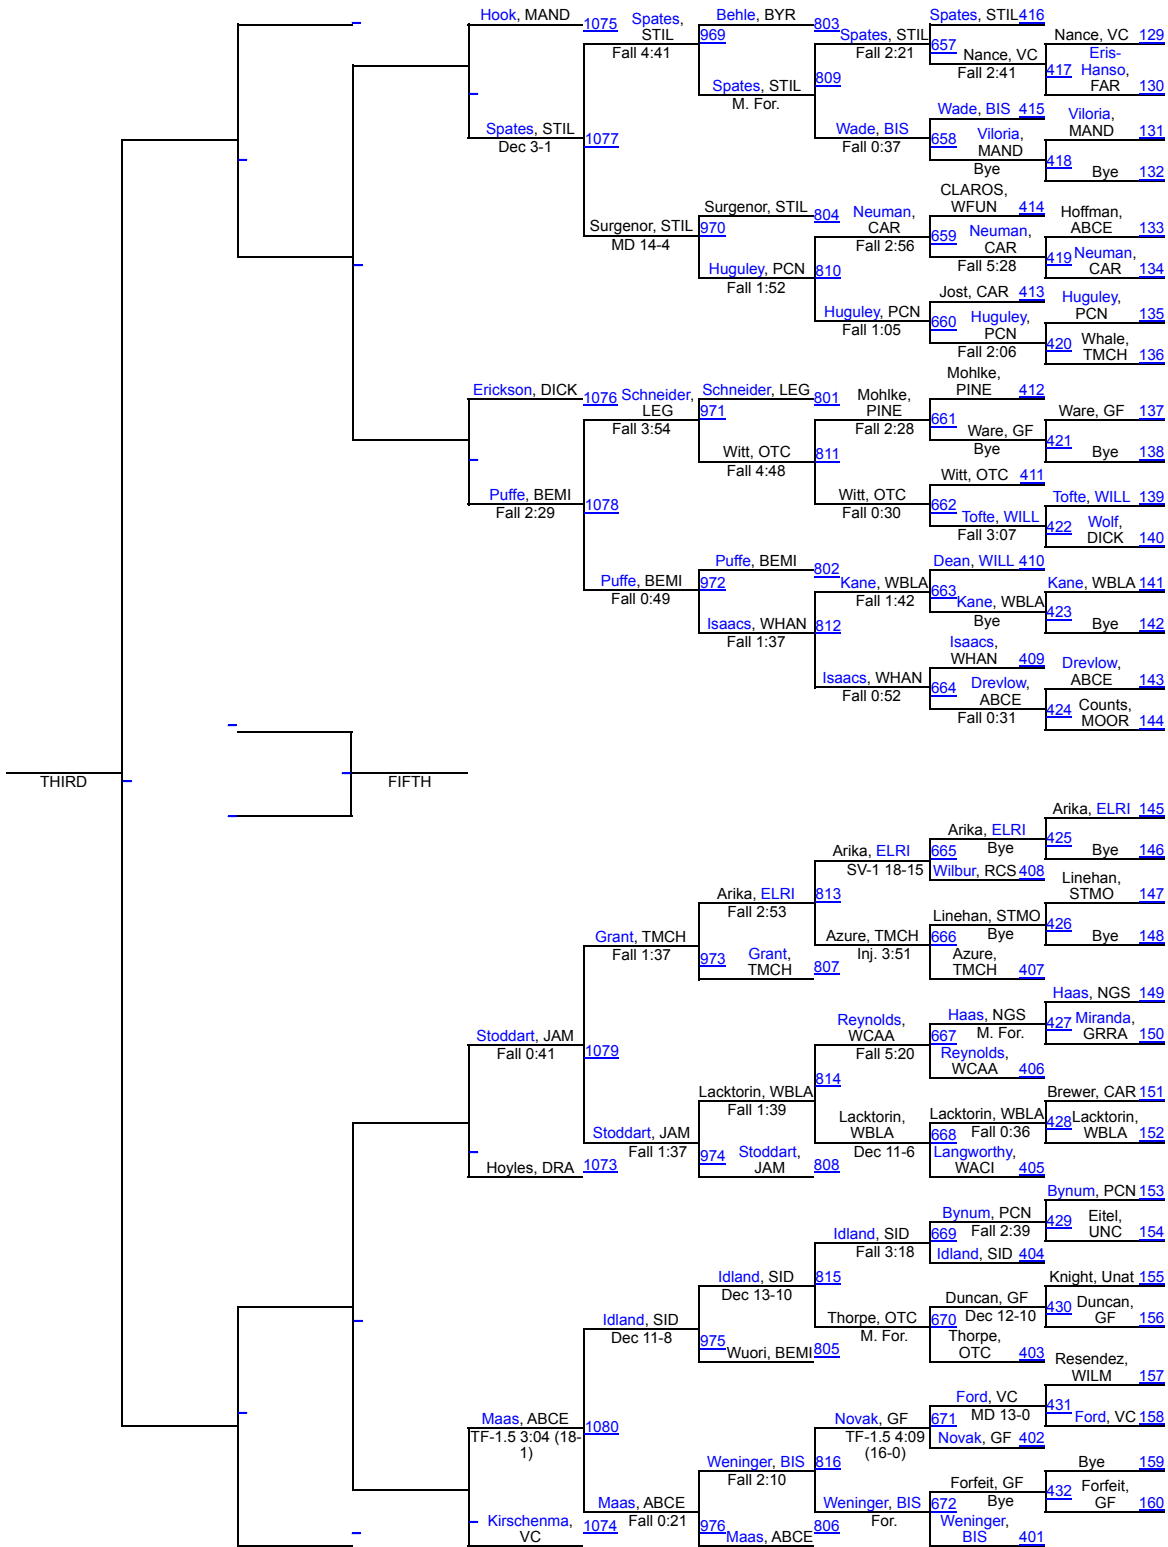

## Day 1

1	Bismarck	125
2	Bismarck Legacy	119.5
3	Minot	107.5
4	Bemidji	100.5
5	Dickinson	97.5
6	Grand Forks	93.5
7	Aberdeen Central	88
8	Mandan	87
8	Turtle Mountain Community High School	87
10	West Fargo United	84
11	Pine Island	82.5
12	Valley City	79.5
13	Bismarck Century	75.5
14	Pembina County North	74.5
15	Williston	64
16	Fargo	60.5
17	Jamestown	58
18	Stillwater	57.5
19	Carrington	56.5
20	Rapid City Stevens	56
21	Moorhead	48.5
22	Byron	45
22	Shakopee	45
24	Bertha/H/V/PP	42
25	Staples Motley	40
26	Albert Lea Area	37.5
27	Rugby	33
28	Walker-Hack-Akeley-Nevis	32
29	Des-Lacs Burlington	31
29	Ottertail Central Bulldogs	31
29	West Central Area-Ashby-Brandon-Evansville	31
32	New Prague	30.5
33	United North Central Warriors	29
34	Badger-GB-MR	28
35	Napoleon G-S	26.5
36	Willmar	26
37	Blackduck/Cass Lake/Bena	23
37	Jackson County Central	23
39	Waconia	22.5
40	Hockinson (Girls)	20
41	Drayton	19.5
42	Elk River	19
43	Grand Rapids	17
43	White Bear Lake Area	17

# 2025 Rumble on the Red - Girls

118

# 2025 Rumble on the Red - Girls

124

# 2025 Rumble on the Red - Girls

130