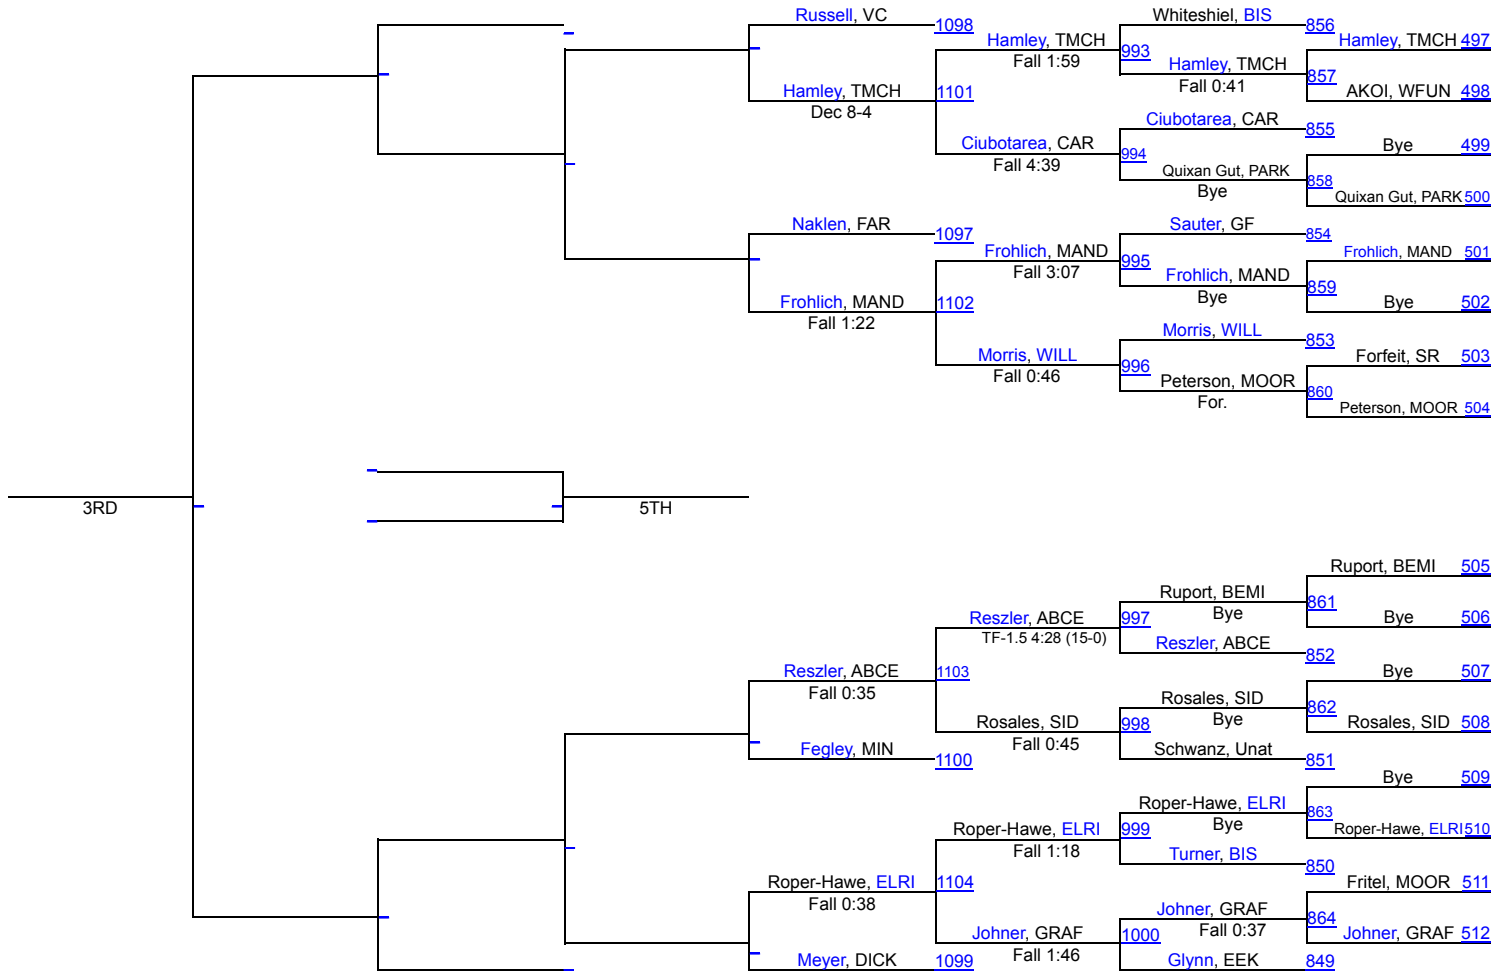

# 2025 Rumble on the Red - Girls

142

THIRD

FIFTH

# 2025 Rumble on the Red - Girls