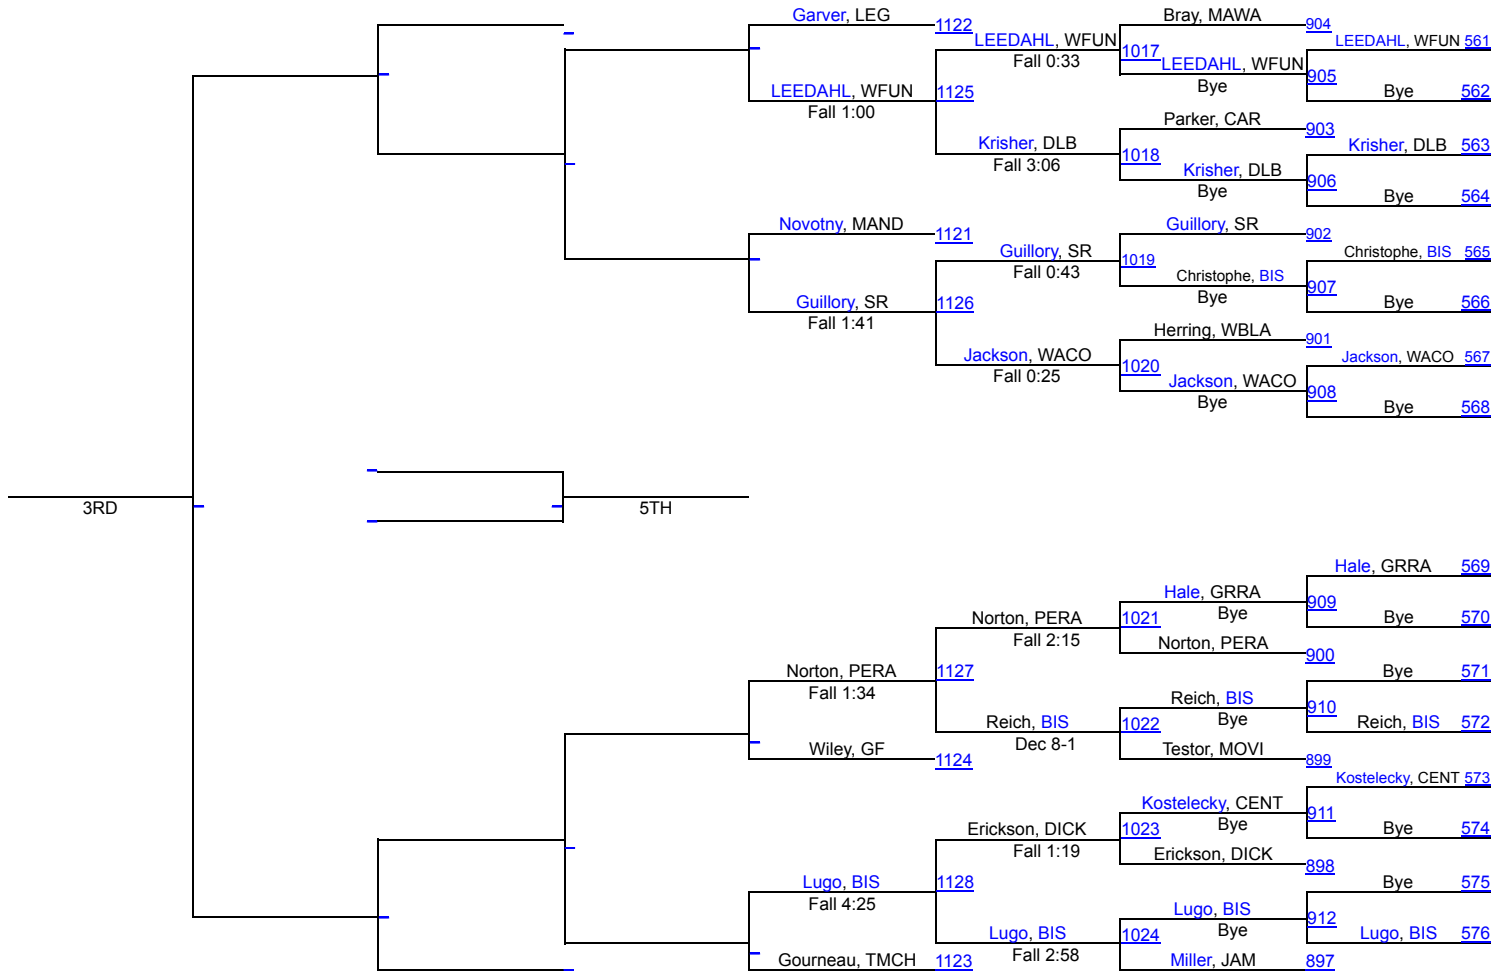

# 2025 Rumble on the Red - Girls

# 2025 Rumble on the Red - Girls

170