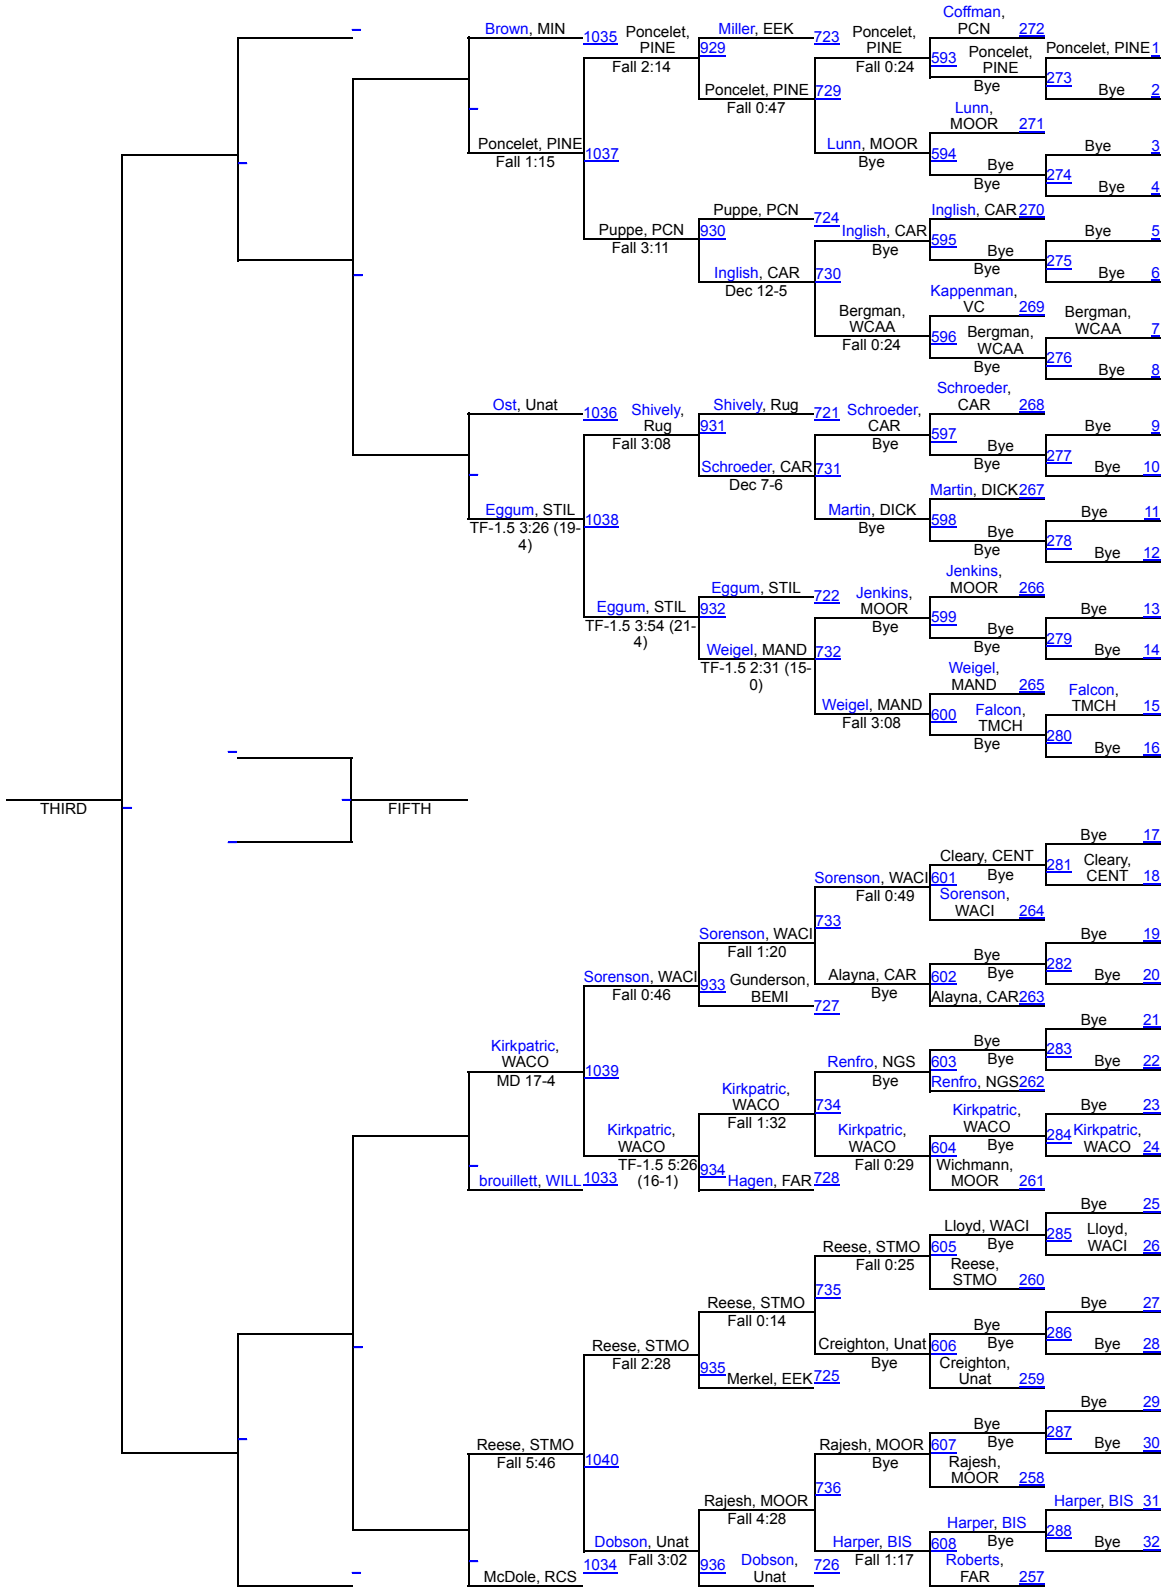

## Day 1

1	Bismarck	125
2	Bismarck Legacy	119.5
3	Minot	107.5
4	Bemidji	100.5
5	Dickinson	97.5
6	Grand Forks	93.5
7	Aberdeen Central	88
8	Mandan	87
8	Turtle Mountain Community High School	87
10	West Fargo United	84
11	Pine Island	82.5
12	Valley City	79.5
13	Bismarck Century	75.5
14	Pembina County North	74.5
15	Williston	64
16	Fargo	60.5
17	Jamestown	58
18	Stillwater	57.5
19	Carrington	56.5
20	Rapid City Stevens	56
21	Moorhead	48.5
22	Byron	45
22	Shakopee	45
24	Bertha/H/V/PP	42
25	Staples Motley	40
26	Albert Lea Area	37.5
27	Rugby	33
28	Walker-Hack-Akeley-Nevis	32
29	Des-Lacs Burlington	31
29	Ottertail Central Bulldogs	31
29	West Central Area-Ashby-Brandon-Evansville	31
32	New Prague	30.5
33	United North Central Warriors	29
34	Badger-GB-MR	28
35	Napoleon G-S	26.5
36	Willmar	26
37	Blackduck/Cass Lake/Bena	23
37	Jackson County Central	23
39	Waconia	22.5
40	Hockinson (Girls)	20
41	Drayton	19.5
42	Elk River	19
43	Grand Rapids	17
43	White Bear Lake Area	17

45 Barnesville	16
45 Watford City	16
47 Northern Cass	15
47 Park Rapids	15
49 Standing Rock	14
50 Sidney / Fairview	13
51 Woodbury	12
52 Delano	11
53 Ellendale/Edgeley/Kulm	10
53 Pelican Rapids	10
53 Velva	10
56 Grafton	6
57 Rock Ridge	3

# 2025 Rumble on the Red - Girls

100

# 2025 Rumble on the Red - Girls