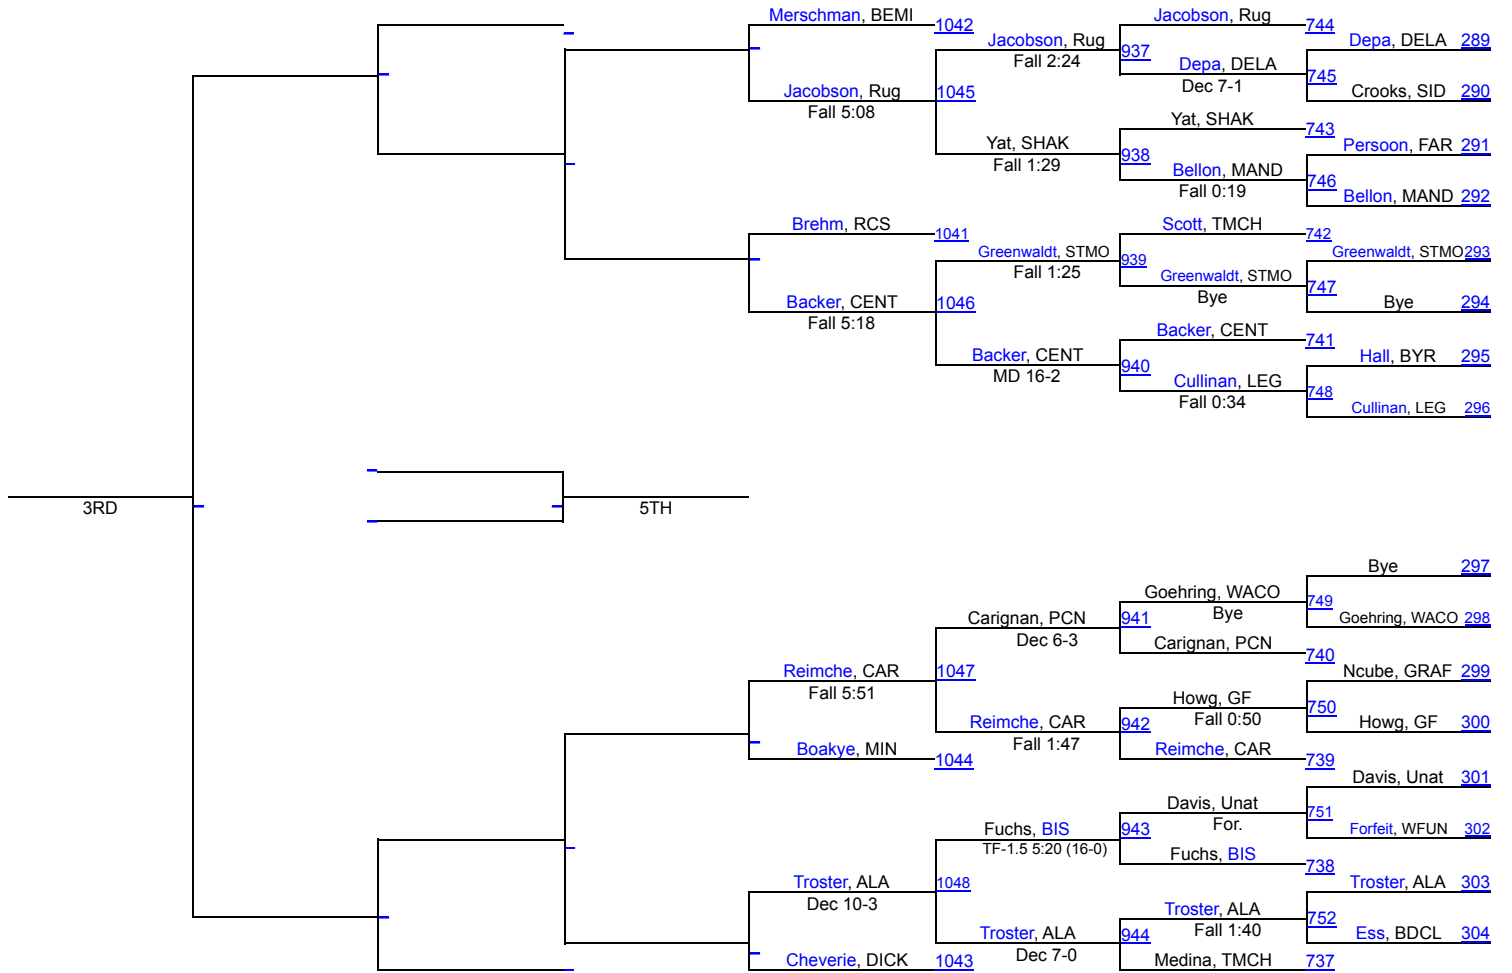

## Day 1

1	Bismarck	125
2	Bismarck Legacy	119.5
3	Minot	107.5
4	Bemidji	100.5
5	Dickinson	97.5
6	Grand Forks	93.5
7	Aberdeen Central	88
8	Mandan	87
8	Turtle Mountain Community High School	87
10	West Fargo United	84
11	Pine Island	82.5
12	Valley City	79.5
13	Bismarck Century	75.5
14	Pembina County North	74.5
15	Williston	64
16	Fargo	60.5
17	Jamestown	58
18	Stillwater	57.5
19	Carrington	56.5
20	Rapid City Stevens	56
21	Moorhead	48.5
22	Byron	45
22	Shakopee	45
24	Bertha/H/V/PP	42
25	Staples Motley	40
26	Albert Lea Area	37.5
27	Rugby	33
28	Walker-Hack-Akeley-Nevis	32
29	Des-Lacs Burlington	31
29	Ottertail Central Bulldogs	31
29	West Central Area-Ashby-Brandon-Evansville	31
32	New Prague	30.5
33	United North Central Warriors	29
34	Badger-GB-MR	28
35	Napoleon G-S	26.5
36	Willmar	26
37	Blackduck/Cass Lake/Bena	23
37	Jackson County Central	23
39	Waconia	22.5
40	Hockinson (Girls)	20
41	Drayton	19.5
42	Elk River	19
43	Grand Rapids	17
43	White Bear Lake Area	17

45 Barnesville	16
45 Watford City	16
47 Northern Cass	15
47 Park Rapids	15
49 Standing Rock	14
50 Sidney / Fairview	13
51 Woodbury	12
52 Delano	11
53 Ellendale/Edgeley/Kulm	10
53 Pelican Rapids	10
53 Velva	10
56 Grafton	6
57 Rock Ridge	3

# 2025 Rumble on the Red - Girls

100

# 2025 Rumble on the Red - Girls