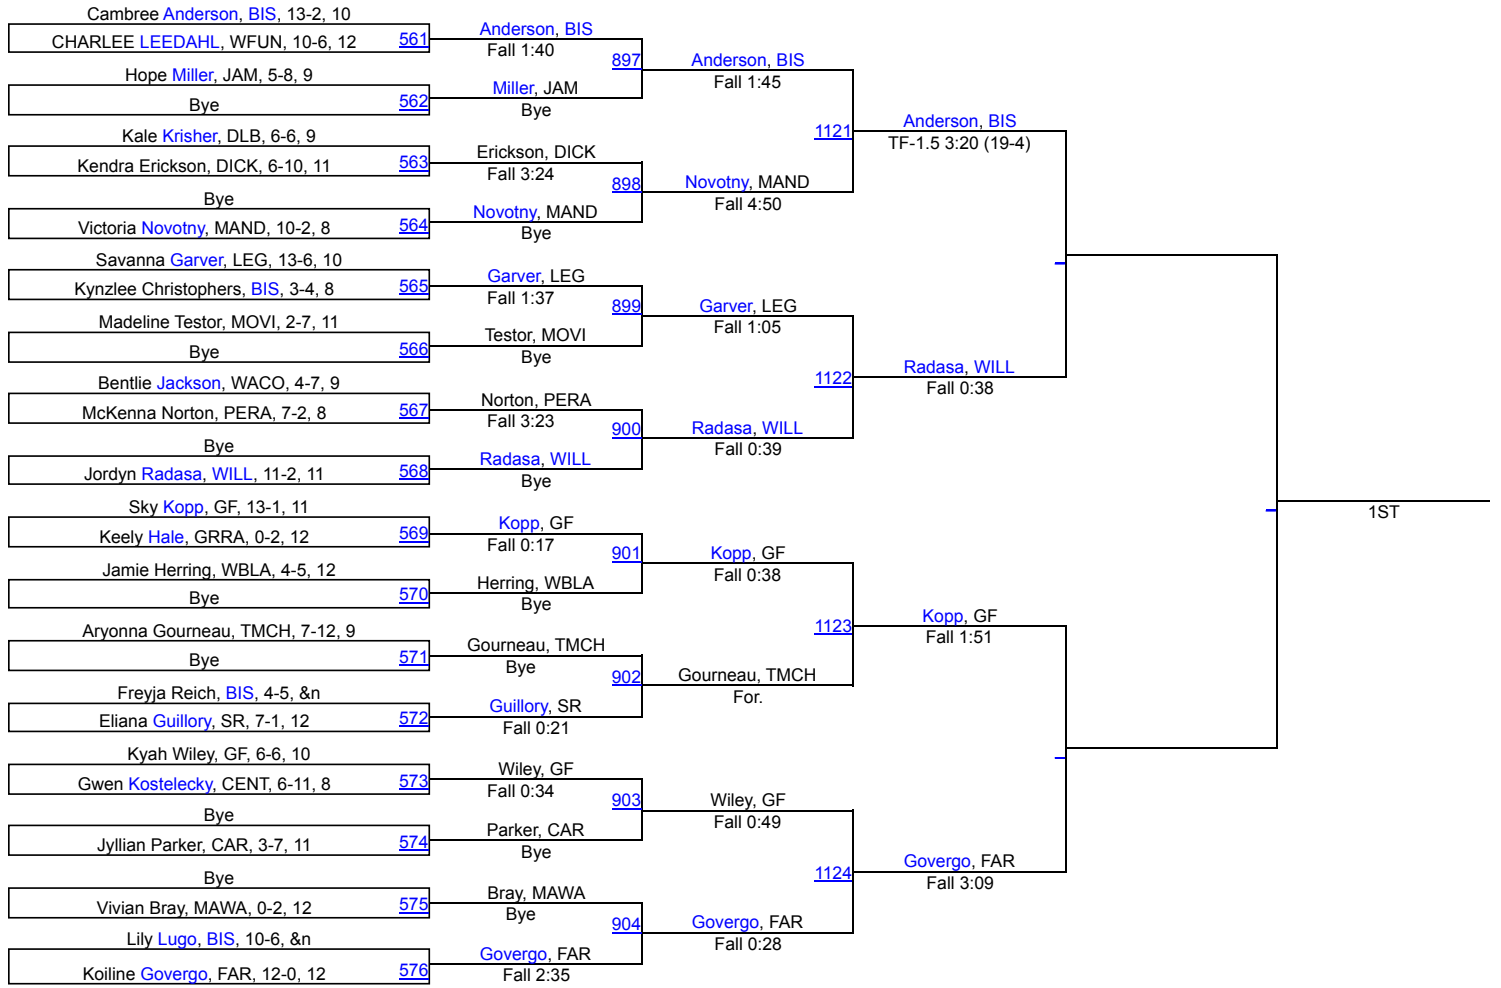

# 2025 Rumble on the Red - Girls

# 2025 Rumble on the Red - Girls

170