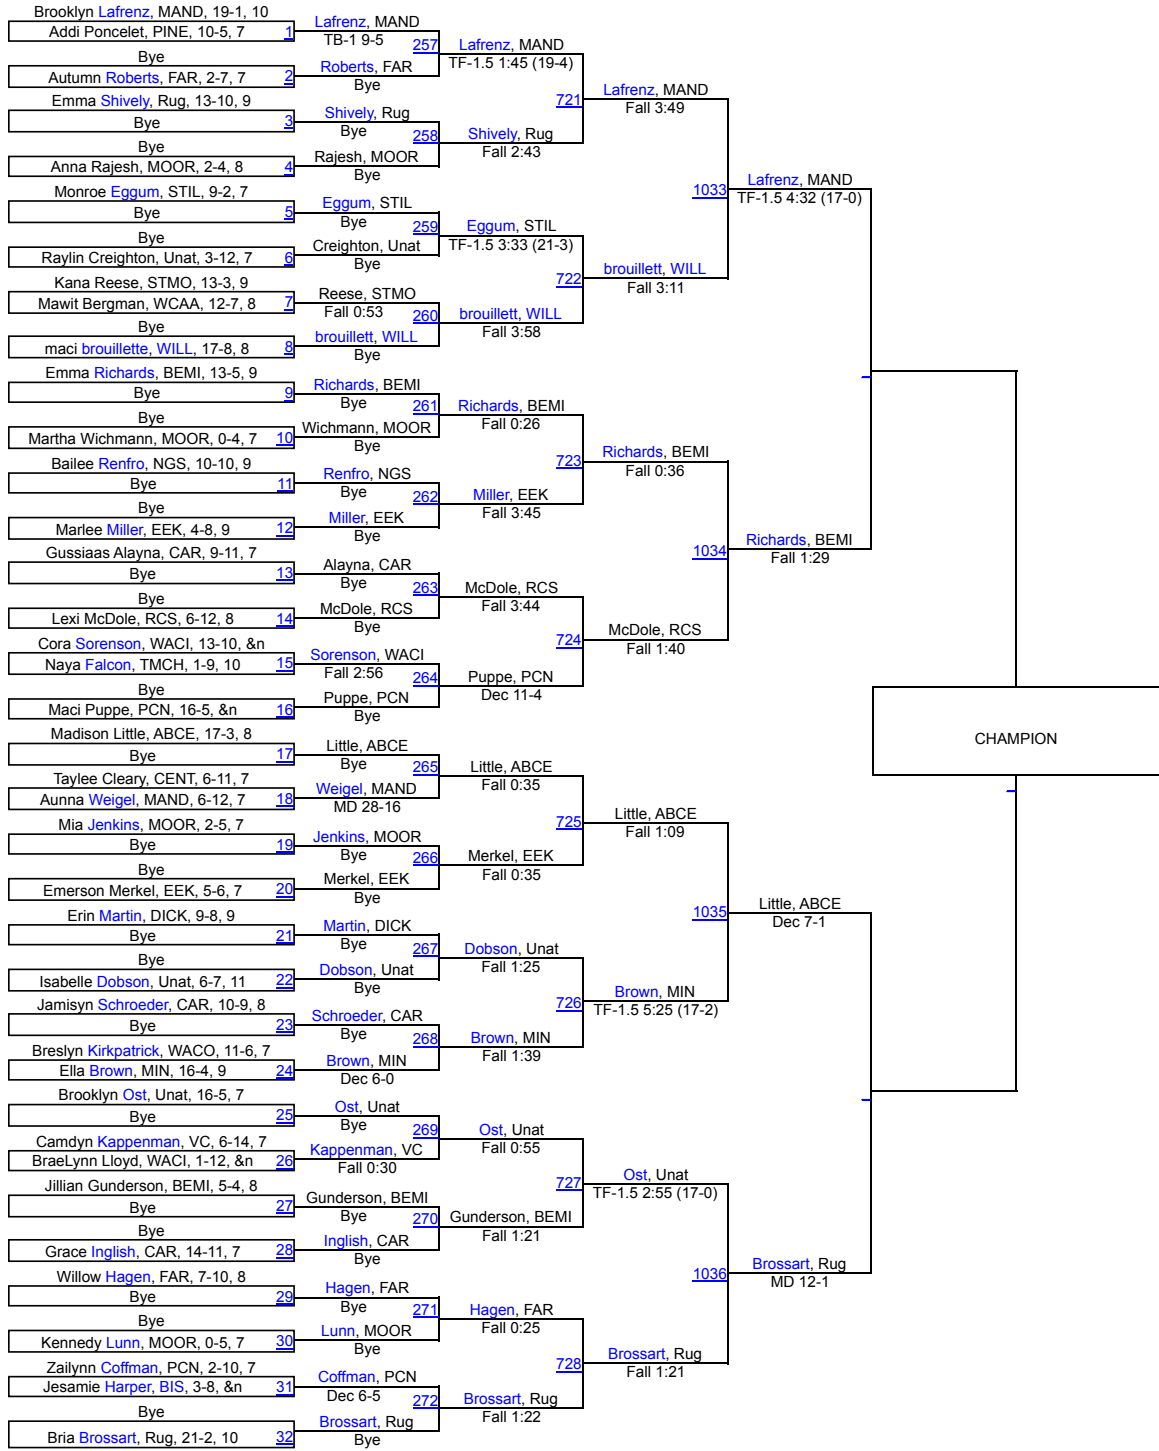

## Day 1

1	Bismarck	125
2	Bismarck Legacy	119.5
3	Minot	107.5
4	Bemidji	100.5
5	Dickinson	97.5
6	Grand Forks	93.5
7	Aberdeen Central	88
8	Mandan	87
8	Turtle Mountain Community High School	87
10	West Fargo United	84
11	Pine Island	82.5
12	Valley City	79.5
13	Bismarck Century	75.5
14	Pembina County North	74.5
15	Williston	64
16	Fargo	60.5
17	Jamestown	58
18	Stillwater	57.5
19	Carrington	56.5
20	Rapid City Stevens	56
21	Moorhead	48.5
22	Byron	45
22	Shakopee	45
24	Bertha/H/V/PP	42
25	Staples Motley	40
26	Albert Lea Area	37.5
27	Rugby	33
28	Walker-Hack-Akeley-Nevis	32
29	Des-Lacs Burlington	31
29	Ottertail Central Bulldogs	31
29	West Central Area-Ashby-Brandon-Evansville	31
32	New Prague	30.5
33	United North Central Warriors	29
34	Badger-GB-MR	28
35	Napoleon G-S	26.5
36	Willmar	26
37	Blackduck/Cass Lake/Bena	23
37	Jackson County Central	23
39	Waconia	22.5
40	Hockinson (Girls)	20
41	Drayton	19.5
42	Elk River	19
43	Grand Rapids	17
43	White Bear Lake Area	17

45 Barnesville	16
45 Watford City	16
47 Northern Cass	15
47 Park Rapids	15
49 Standing Rock	14
50 Sidney / Fairview	13
51 Woodbury	12
52 Delano	11
53 Ellendale/Edgeley/Kulm	10
53 Pelican Rapids	10
53 Velva	10
56 Grafton	6
57 Rock Ridge	3

# 2025 Rumble on the Red - Girls

100