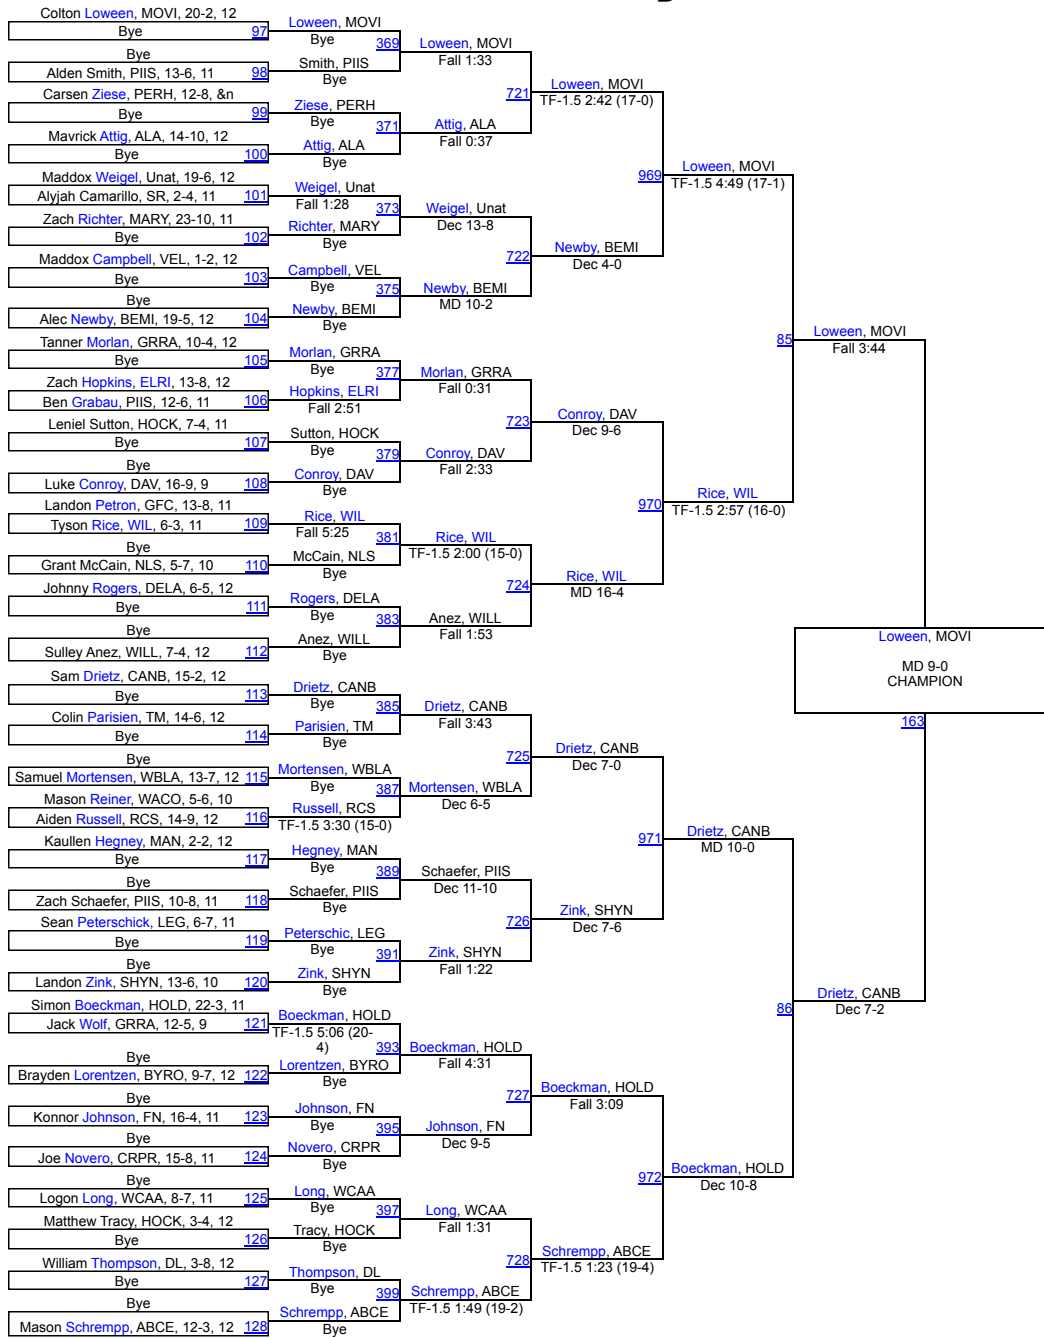

44 Central Cass	16
46 Detroit Lakes	15.5
47 Pelican Rapids	14
48 Fargo North	13
49 Hockinson	12
50 Walker-Hack-Akeley-Nevis	10
50 West Fargo	10
52 Watford City	9
53 Blackduck-Cass Lake Bena Bears	8
53 Ellendale-Edgeley-Kulm	8
53 Mahnommen-Waubun	8
56 Badger-GB-MR	7
56 Byron	7
58 Red River	4
59 Tri-Valley	2

2025 Rumble on the Red - Varsity

107

2025 Rumble on the Red - Varsity

127

2025 Rumble on the Red - Varsity

133

2025 Rumble on the Red - Varsity

139

2025 Rumble on the Red - Varsity

145

2025 Rumble on the Red - Varsity

152

2025 Rumble on the Red - Varsity

160

2025 Rumble on the Red - Varsity

172

2025 Rumble on the Red - Varsity

189

2025 Rumble on the Red - Varsity

285