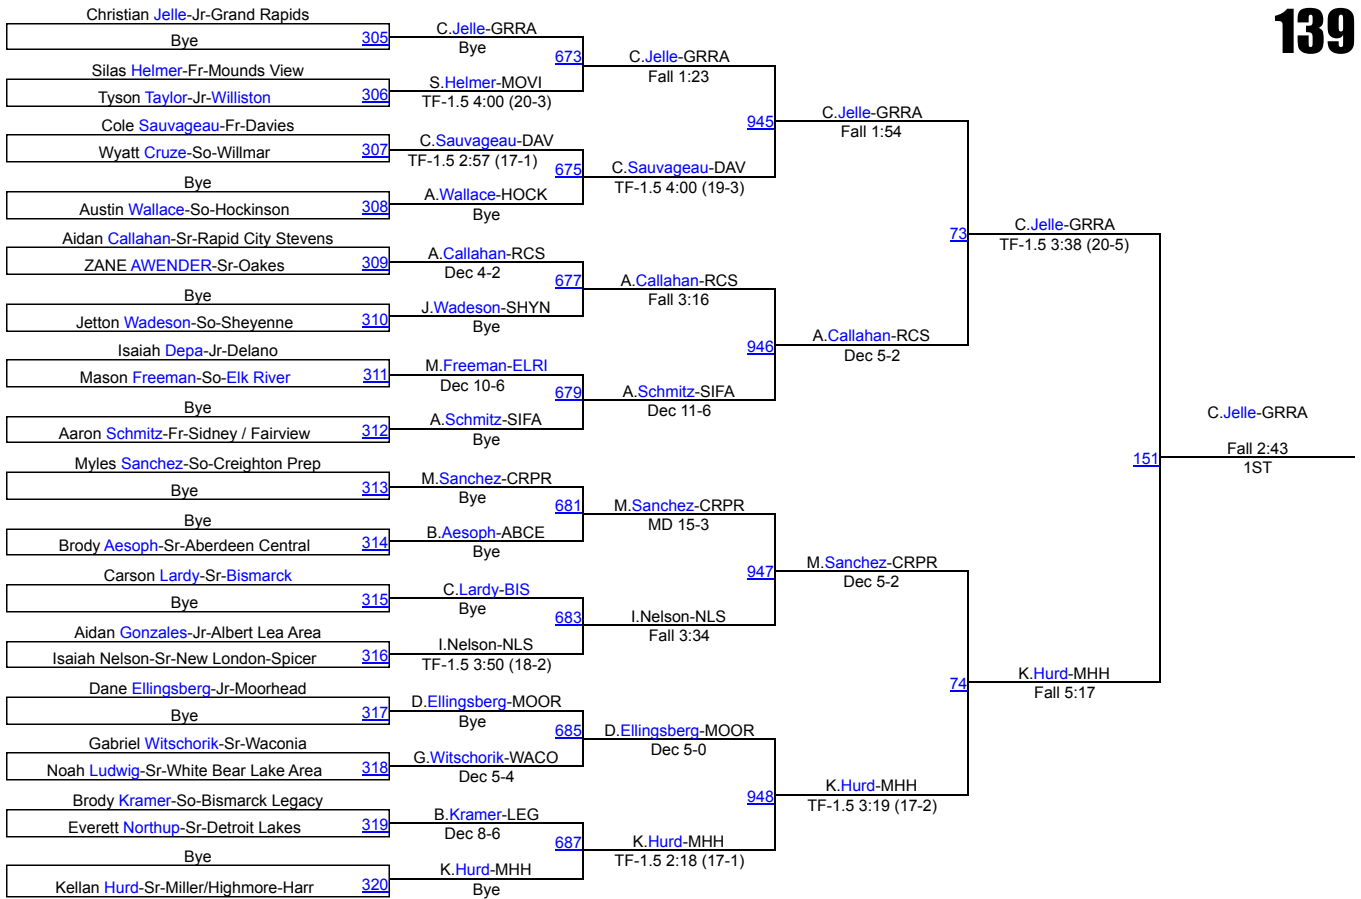

Day 2

1	Creighton Prep	193
2	Mounds View	191.5
3	Aberdeen Central	135.5
4	Grand Rapids	125
5	Bismarck Legacy	124.5
6	Holdingford	123.5
7	Dilworth-Glyndon-Felton	106.5
8	Albert Lea Area	103.5
9	Bismarck	102.5
10	Willmar	101.5
11	Rapid City Stevens	89.5
12	Bemidji	83
12	Canby	83
14	Waconia	80.5
15	Sheyenne	76
16	Davies	74.5
17	Moorhead	66.5
18	Elk River	64.5
19	Sidney / Fairview	64
20	West Central Area-Ashby-Brandon-Evansville	62.5
21	Jackson County Central	56
22	New Prague	53.5
23	New London-Spicer	52.5
24	United North Central Warriors	47
25	Williston	44.5
26	Bismarck St Mary`s	42.5
26	Perham	42.5
28	Miller/Highmore-Harrold	39
29	Bishop Ryan	36.5
30	O`Gorman	34
31	Delano	31
32	Velva	26
33	Minot	23.5
34	Valley City	23
35	Fulda-Murray Cty Central	22.5
36	Rock Ridge	22
37	Mandan	21.5
38	Oakes	21
38	Pine Island	21
40	Grand Forks Central	19.5
41	Woodbury	18
42	White Bear Lake Area	17.5
43	Carrington	16.5
44	BOLD	16

44 Central Cass	16
46 Detroit Lakes	15.5
47 Pelican Rapids	14
48 Fargo North	13
49 Hockinson	12
50 Walker-Hack-Akeley-Nevis	10
50 West Fargo	10
52 Watford City	9
53 Blackduck-Cass Lake Bena Bears	8
53 Ellendale-Edgeley-Kulm	8
53 Mahnommen-Waubun	8
56 Badger-GB-MR	7
56 Byron	7
58 Red River	4
59 Tri-Valley	2

2025 Rumble on the Red - Varsity

107

2025 Rumble on the Red - Varsity

127

2025 Rumble on the Red - Varsity

133

2025 Rumble on the Red - Varsity

139

2025 Rumble on the Red - Varsity

145

2025 Rumble on the Red - Varsity

152

2025 Rumble on the Red - Varsity

160

2025 Rumble on the Red - Varsity

172