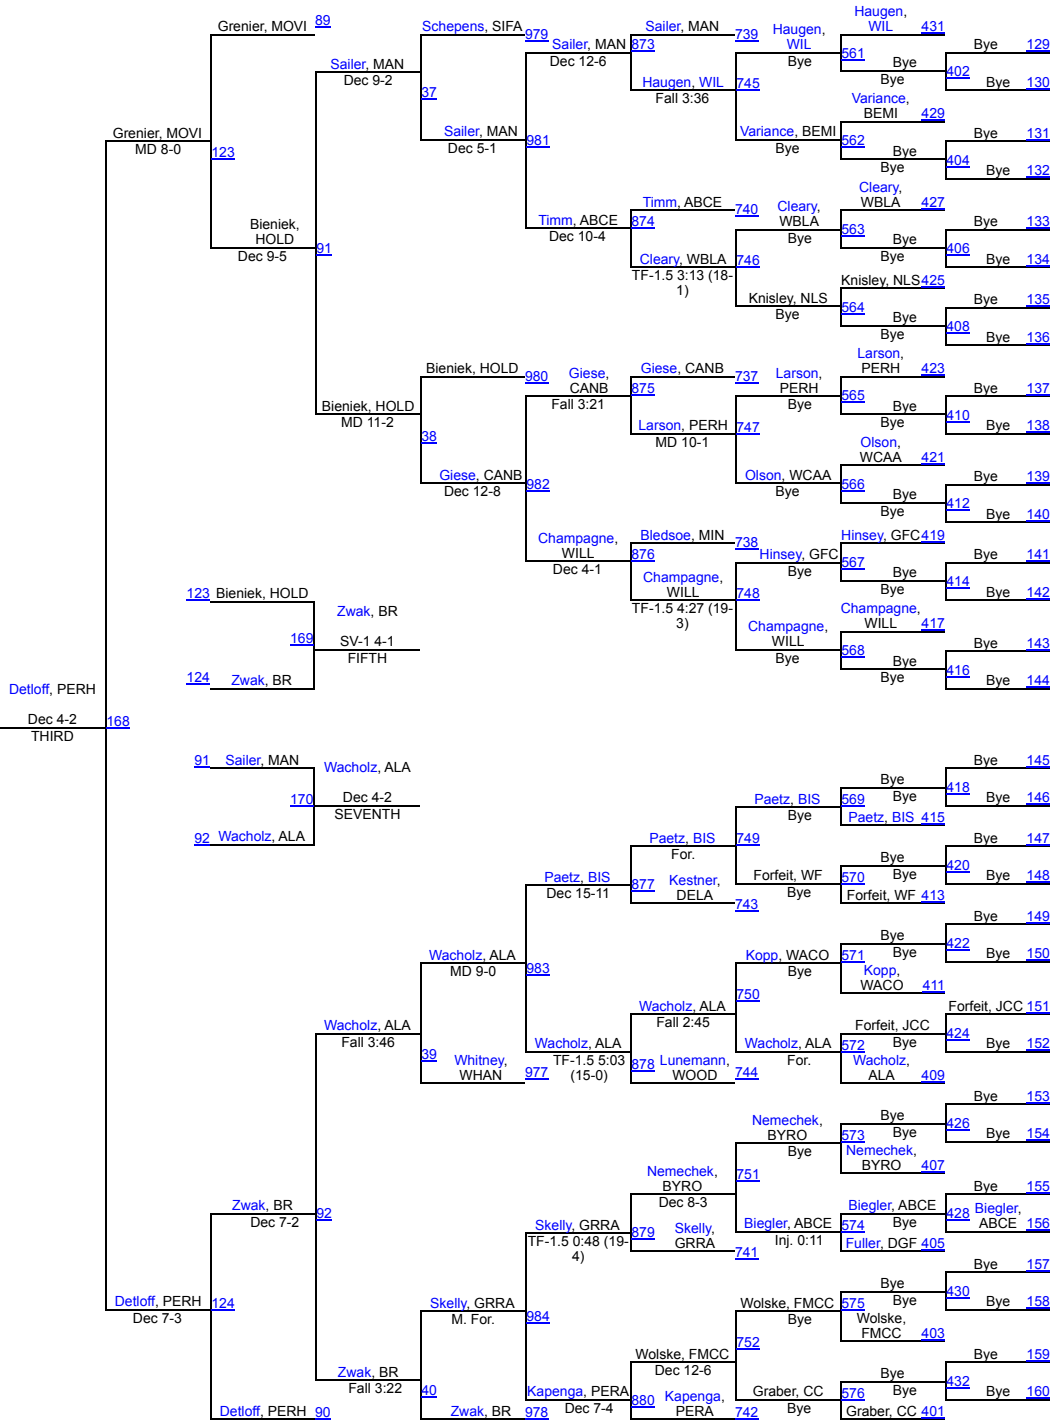

44 Central Cass	16
46 Detroit Lakes	15.5
47 Pelican Rapids	14
48 Fargo North	13
49 Hockinson	12
50 Walker-Hack-Akeley-Nevis	10
50 West Fargo	10
52 Watford City	9
53 Blackduck-Cass Lake Bena Bears	8
53 Ellendale-Edgeley-Kulm	8
53 Mahnommen-Waubun	8
56 Badger-GB-MR	7
56 Byron	7
58 Red River	4
59 Tri-Valley	2

2025 Rumble on the Red - Varsity

107

2025 Rumble on the Red - Varsity

127

2025 Rumble on the Red - Varsity

133

2025 Rumble on the Red - Varsity

139

2025 Rumble on the Red - Varsity

145

2025 Rumble on the Red - Varsity

152

2025 Rumble on the Red - Varsity

160

2025 Rumble on the Red - Varsity

172

2025 Rumble on the Red - Varsity

189

2025 Rumble on the Red - Varsity

285