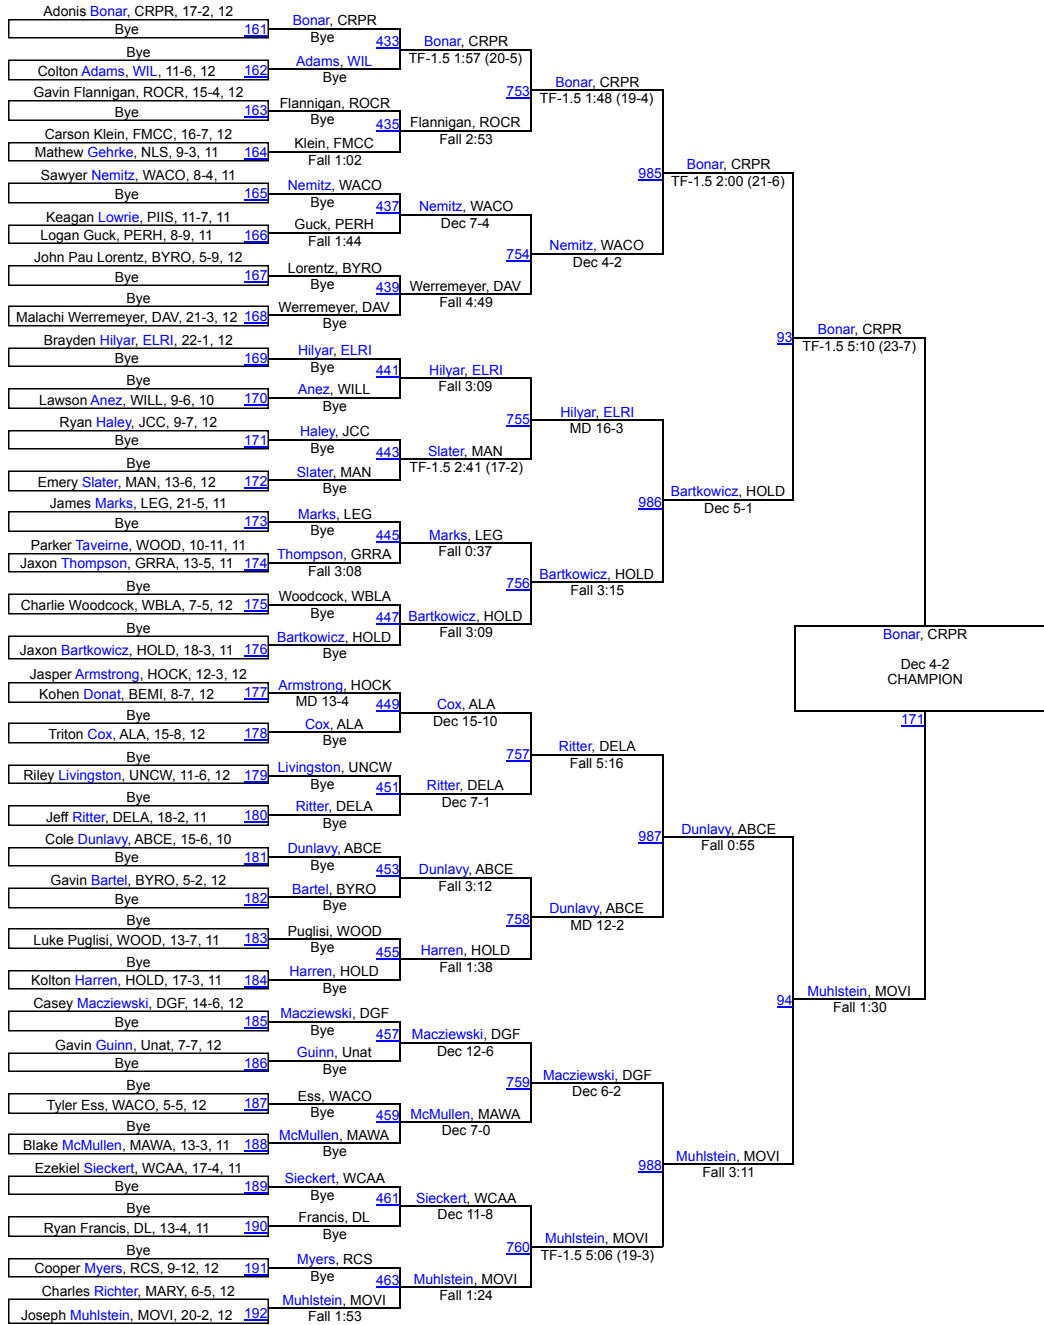

44 Central Cass	16
46 Detroit Lakes	15.5
47 Pelican Rapids	14
48 Fargo North	13
49 Hockinson	12
50 Walker-Hack-Akeley-Nevis	10
50 West Fargo	10
52 Watford City	9
53 Blackduck-Cass Lake Bena Bears	8
53 Ellendale-Edgeley-Kulm	8
53 Mahnommen-Waubun	8
56 Badger-GB-MR	7
56 Byron	7
58 Red River	4
59 Tri-Valley	2

2025 Rumble on the Red - Varsity

107

2025 Rumble on the Red - Varsity

127

2025 Rumble on the Red - Varsity

133

2025 Rumble on the Red - Varsity

139

2025 Rumble on the Red - Varsity

145

2025 Rumble on the Red - Varsity

152

2025 Rumble on the Red - Varsity

160

2025 Rumble on the Red - Varsity

172

2025 Rumble on the Red - Varsity

189

2025 Rumble on the Red - Varsity

285