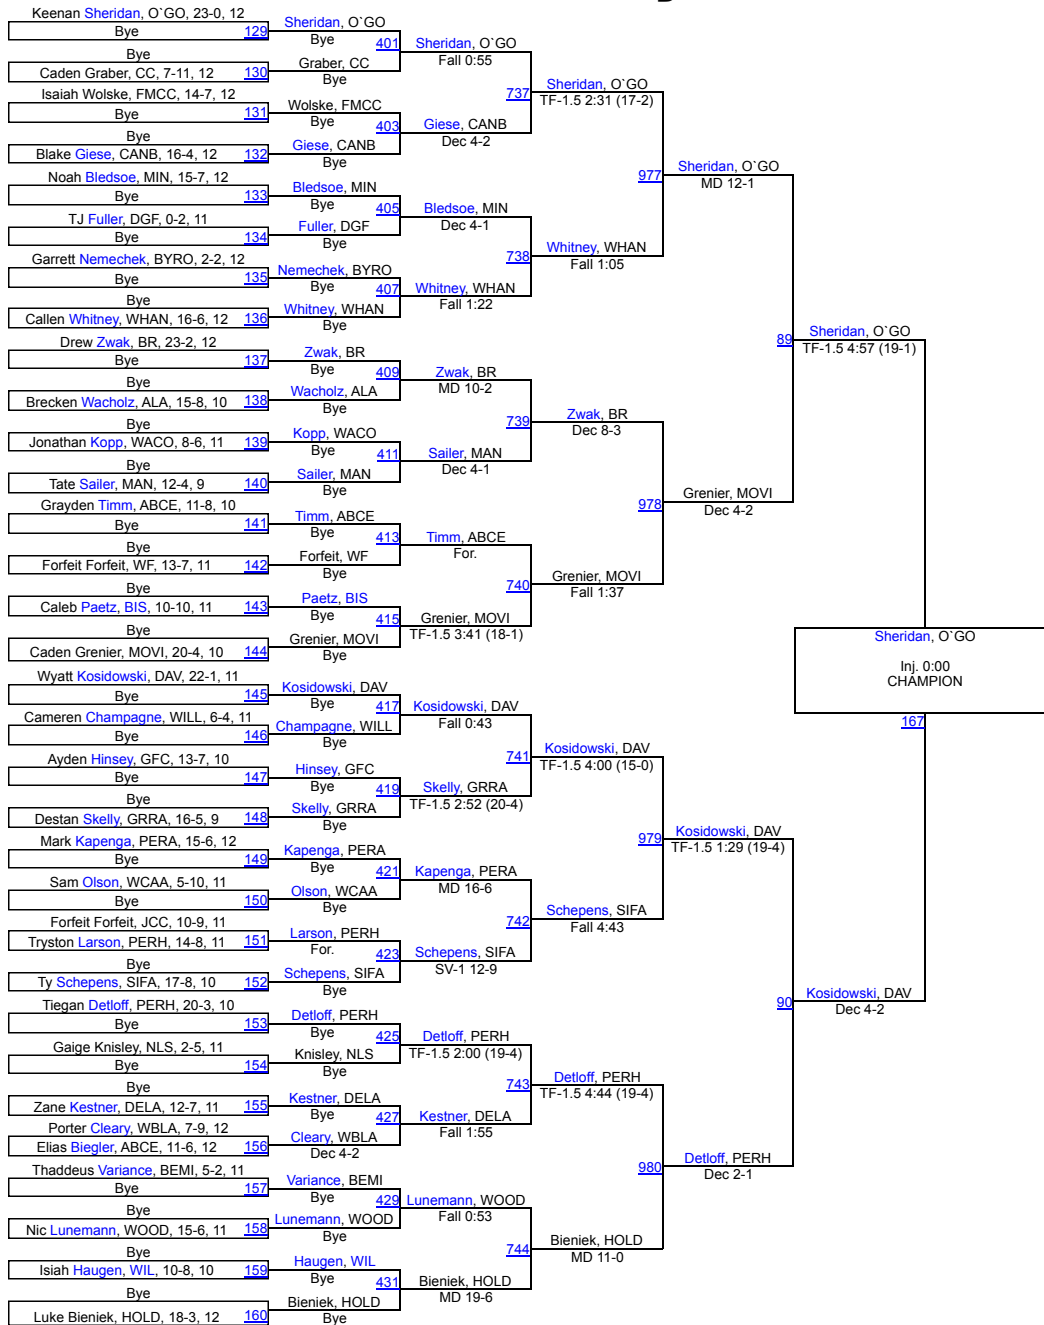

44 Central Cass	16
46 Detroit Lakes	15.5
47 Pelican Rapids	14
48 Fargo North	13
49 Hockinson	12
50 Walker-Hack-Akeley-Nevis	10
50 West Fargo	10
52 Watford City	9
53 Blackduck-Cass Lake Bena Bears	8
53 Ellendale-Edgeley-Kulm	8
53 Mahnommen-Waubun	8
56 Badger-GB-MR	7
56 Byron	7
58 Red River	4
59 Tri-Valley	2

2025 Rumble on the Red - Varsity

107

2025 Rumble on the Red - Varsity

127

2025 Rumble on the Red - Varsity

133

2025 Rumble on the Red - Varsity

139

2025 Rumble on the Red - Varsity

145

2025 Rumble on the Red - Varsity

152

2025 Rumble on the Red - Varsity

160

2025 Rumble on the Red - Varsity

172

2025 Rumble on the Red - Varsity

189

2025 Rumble on the Red - Varsity

285