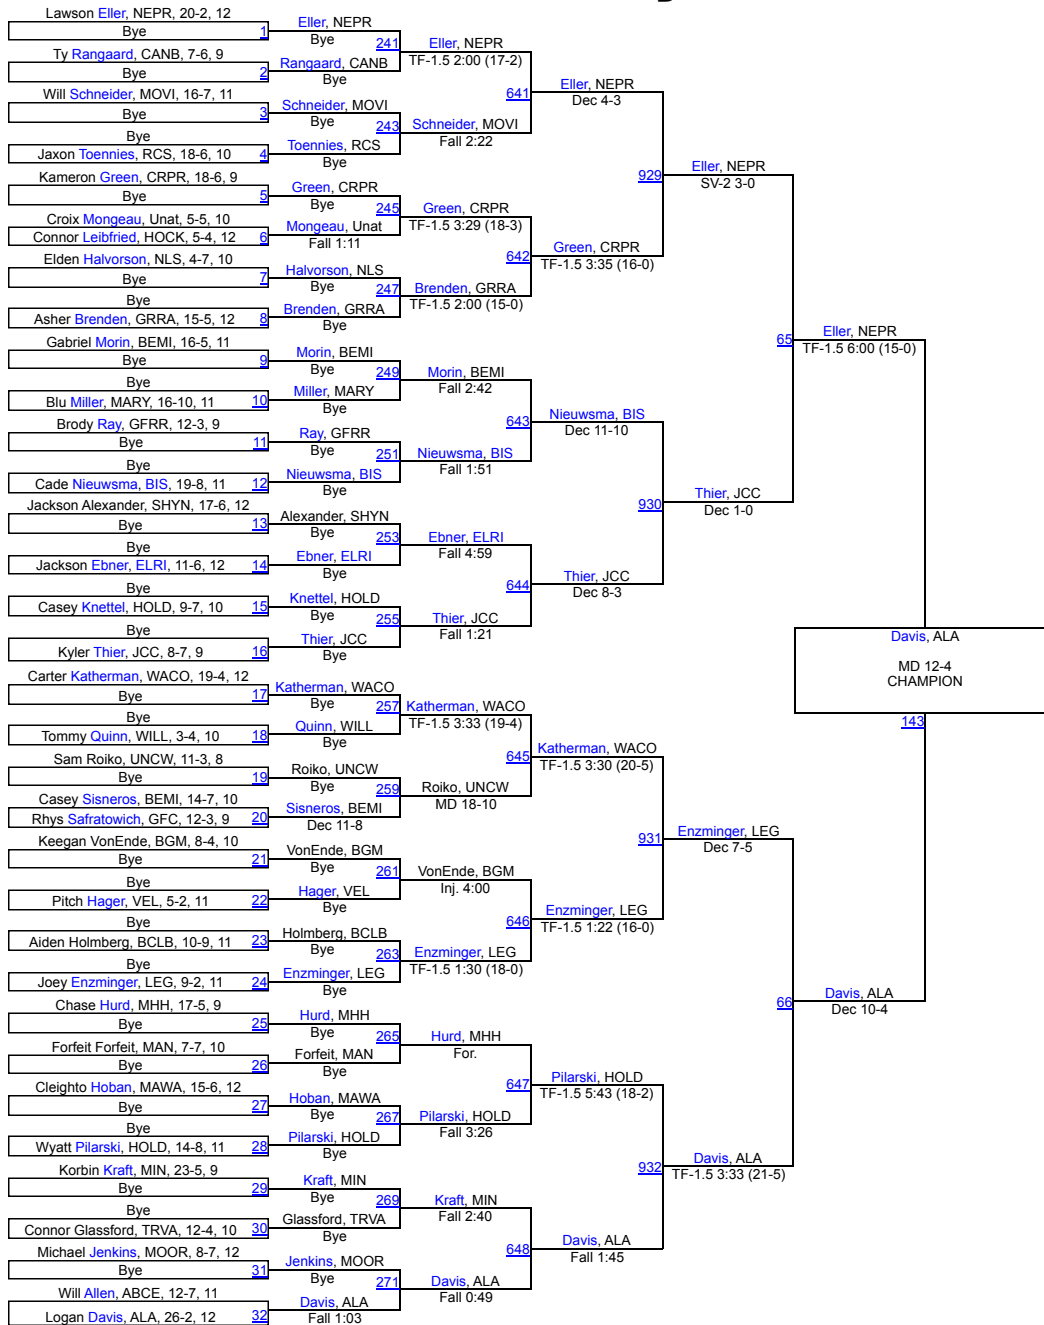

Day 2

1	Creighton Prep	193
2	Mounds View	191.5
3	Aberdeen Central	135.5
4	Grand Rapids	125
5	Bismarck Legacy	124.5
6	Holdingford	123.5
7	Dilworth-Glyndon-Felton	106.5
8	Albert Lea Area	103.5
9	Bismarck	102.5
10	Willmar	101.5
11	Rapid City Stevens	89.5
12	Bemidji	83
12	Canby	83
14	Waconia	80.5
15	Sheyenne	76
16	Davies	74.5
17	Moorhead	66.5
18	Elk River	64.5
19	Sidney / Fairview	64
20	West Central Area-Ashby-Brandon-Evansville	62.5
21	Jackson County Central	56
22	New Prague	53.5
23	New London-Spicer	52.5
24	United North Central Warriors	47
25	Williston	44.5
26	Bismarck St Mary`s	42.5
26	Perham	42.5
28	Miller/Highmore-Harrold	39
29	Bishop Ryan	36.5
30	O`Gorman	34
31	Delano	31
32	Velva	26
33	Minot	23.5
34	Valley City	23
35	Fulda-Murray Cty Central	22.5
36	Rock Ridge	22
37	Mandan	21.5
38	Oakes	21
38	Pine Island	21
40	Grand Forks Central	19.5
41	Woodbury	18
42	White Bear Lake Area	17.5
43	Carrington	16.5
44	BOLD	16

44 Central Cass	16
46 Detroit Lakes	15.5
47 Pelican Rapids	14
48 Fargo North	13
49 Hockinson	12
50 Walker-Hack-Akeley-Nevis	10
50 West Fargo	10
52 Watford City	9
53 Blackduck-Cass Lake Bena Bears	8
53 Ellendale-Edgeley-Kulm	8
53 Mahnommen-Waubun	8
56 Badger-GB-MR	7
56 Byron	7
58 Red River	4
59 Tri-Valley	2

2025 Rumble on the Red - Varsity

107

2025 Rumble on the Red - Varsity

127

2025 Rumble on the Red - Varsity

133

2025 Rumble on the Red - Varsity

139

2025 Rumble on the Red - Varsity

145

2025 Rumble on the Red - Varsity

152

2025 Rumble on the Red - Varsity

160

2025 Rumble on the Red - Varsity

172