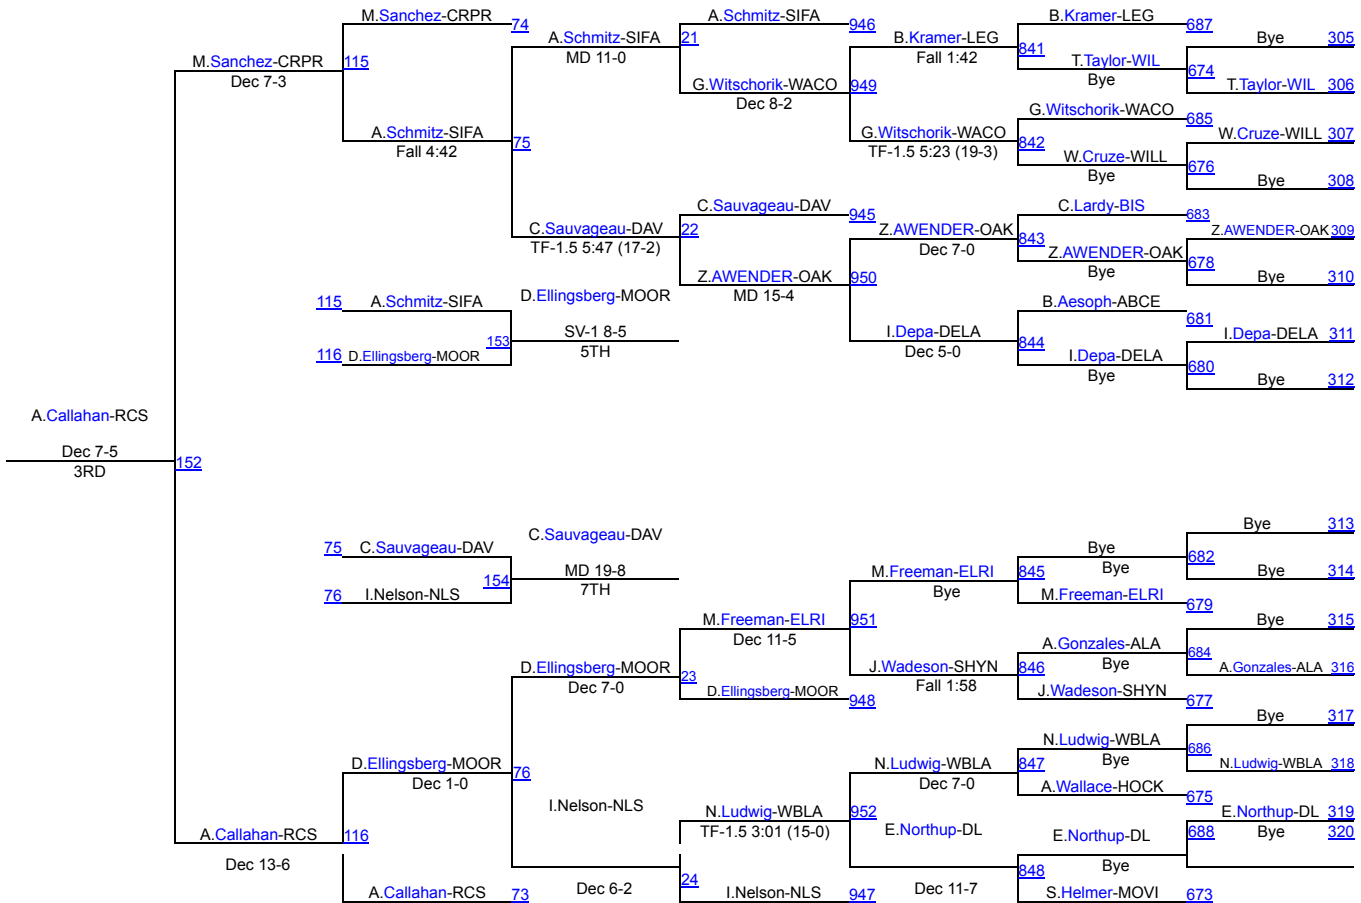

Day 2

1	Creighton Prep	193
2	Mounds View	191.5
3	Aberdeen Central	135.5
4	Grand Rapids	125
5	Bismarck Legacy	124.5
6	Holdingford	123.5
7	Dilworth-Glyndon-Felton	106.5
8	Albert Lea Area	103.5
9	Bismarck	102.5
10	Willmar	101.5
11	Rapid City Stevens	89.5
12	Bemidji	83
12	Canby	83
14	Waconia	80.5
15	Sheyenne	76
16	Davies	74.5
17	Moorhead	66.5
18	Elk River	64.5
19	Sidney / Fairview	64
20	West Central Area-Ashby-Brandon-Evansville	62.5
21	Jackson County Central	56
22	New Prague	53.5
23	New London-Spicer	52.5
24	United North Central Warriors	47
25	Williston	44.5
26	Bismarck St Mary`s	42.5
26	Perham	42.5
28	Miller/Highmore-Harrold	39
29	Bishop Ryan	36.5
30	O`Gorman	34
31	Delano	31
32	Velva	26
33	Minot	23.5
34	Valley City	23
35	Fulda-Murray Cty Central	22.5
36	Rock Ridge	22
37	Mandan	21.5
38	Oakes	21
38	Pine Island	21
40	Grand Forks Central	19.5
41	Woodbury	18
42	White Bear Lake Area	17.5
43	Carrington	16.5
44	BOLD	16

44 Central Cass	16
46 Detroit Lakes	15.5
47 Pelican Rapids	14
48 Fargo North	13
49 Hockinson	12
50 Walker-Hack-Akeley-Nevis	10
50 West Fargo	10
52 Watford City	9
53 Blackduck-Cass Lake Bena Bears	8
53 Ellendale-Edgeley-Kulm	8
53 Mahnommen-Waubun	8
56 Badger-GB-MR	7
56 Byron	7
58 Red River	4
59 Tri-Valley	2

2025 Rumble on the Red - Varsity

107

2025 Rumble on the Red - Varsity

127

2025 Rumble on the Red - Varsity

133

2025 Rumble on the Red - Varsity

139

2025 Rumble on the Red - Varsity

145

2025 Rumble on the Red - Varsity

152

2025 Rumble on the Red - Varsity

160

2025 Rumble on the Red - Varsity

172