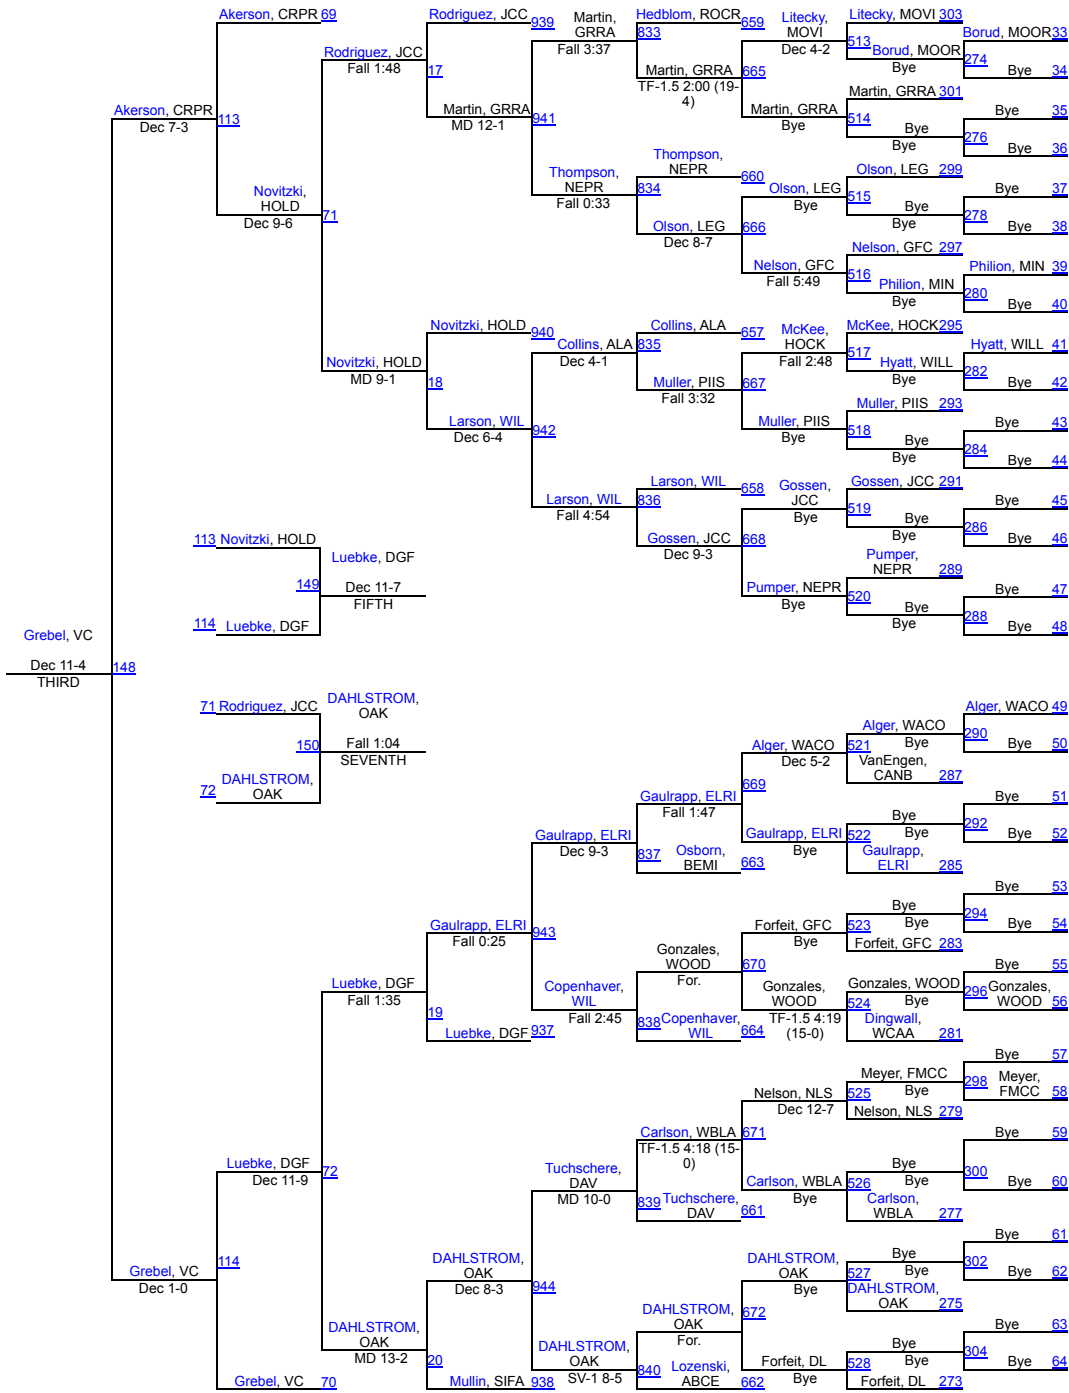

Day 2

1	Creighton Prep	193
2	Mounds View	191.5
3	Aberdeen Central	135.5
4	Grand Rapids	125
5	Bismarck Legacy	124.5
6	Holdingford	123.5
7	Dilworth-Glyndon-Felton	106.5
8	Albert Lea Area	103.5
9	Bismarck	102.5
10	Willmar	101.5
11	Rapid City Stevens	89.5
12	Bemidji	83
12	Canby	83
14	Waconia	80.5
15	Sheyenne	76
16	Davies	74.5
17	Moorhead	66.5
18	Elk River	64.5
19	Sidney / Fairview	64
20	West Central Area-Ashby-Brandon-Evansville	62.5
21	Jackson County Central	56
22	New Prague	53.5
23	New London-Spicer	52.5
24	United North Central Warriors	47
25	Williston	44.5
26	Bismarck St Mary`s	42.5
26	Perham	42.5
28	Miller/Highmore-Harrold	39
29	Bishop Ryan	36.5
30	O`Gorman	34
31	Delano	31
32	Velva	26
33	Minot	23.5
34	Valley City	23
35	Fulda-Murray Cty Central	22.5
36	Rock Ridge	22
37	Mandan	21.5
38	Oakes	21
38	Pine Island	21
40	Grand Forks Central	19.5
41	Woodbury	18
42	White Bear Lake Area	17.5
43	Carrington	16.5
44	BOLD	16

44 Central Cass	16
46 Detroit Lakes	15.5
47 Pelican Rapids	14
48 Fargo North	13
49 Hockinson	12
50 Walker-Hack-Akeley-Nevis	10
50 West Fargo	10
52 Watford City	9
53 Blackduck-Cass Lake Bena Bears	8
53 Ellendale-Edgeley-Kulm	8
53 Mahnommen-Waubun	8
56 Badger-GB-MR	7
56 Byron	7
58 Red River	4
59 Tri-Valley	2

2025 Rumble on the Red - Varsity

107

2025 Rumble on the Red - Varsity

127

2025 Rumble on the Red - Varsity

133

2025 Rumble on the Red - Varsity

139

2025 Rumble on the Red - Varsity

145

2025 Rumble on the Red - Varsity

152

2025 Rumble on the Red - Varsity

160

2025 Rumble on the Red - Varsity

172