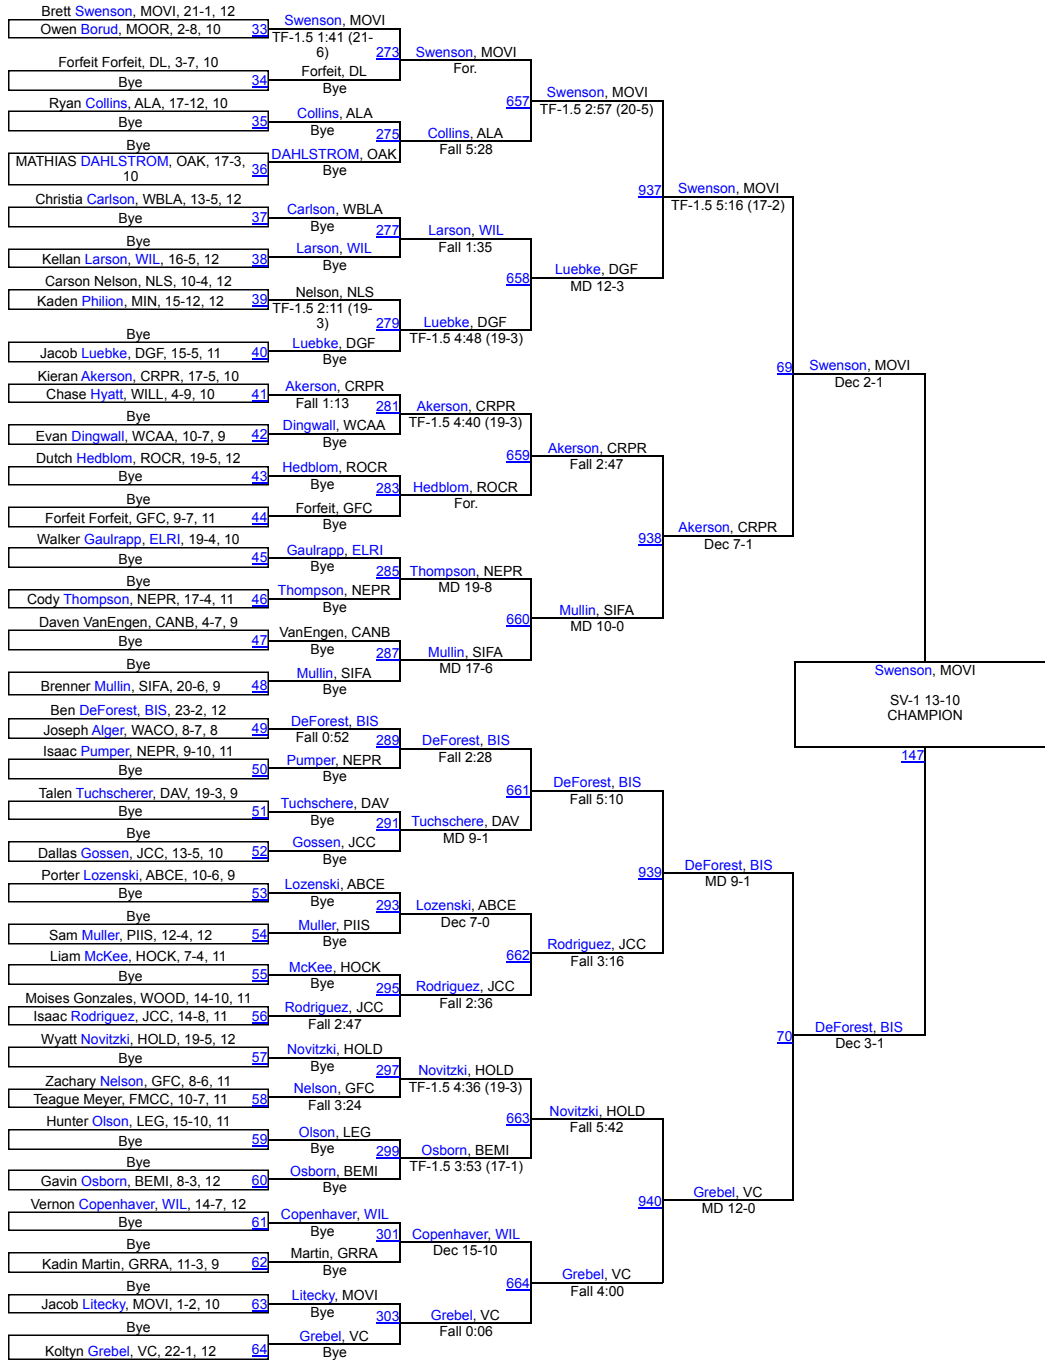

Day 2

1	Creighton Prep	193
2	Mounds View	191.5
3	Aberdeen Central	135.5
4	Grand Rapids	125
5	Bismarck Legacy	124.5
6	Holdingford	123.5
7	Dilworth-Glyndon-Felton	106.5
8	Albert Lea Area	103.5
9	Bismarck	102.5
10	Willmar	101.5
11	Rapid City Stevens	89.5
12	Bemidji	83
12	Canby	83
14	Waconia	80.5
15	Sheyenne	76
16	Davies	74.5
17	Moorhead	66.5
18	Elk River	64.5
19	Sidney / Fairview	64
20	West Central Area-Ashby-Brandon-Evansville	62.5
21	Jackson County Central	56
22	New Prague	53.5
23	New London-Spicer	52.5
24	United North Central Warriors	47
25	Williston	44.5
26	Bismarck St Mary`s	42.5
26	Perham	42.5
28	Miller/Highmore-Harrold	39
29	Bishop Ryan	36.5
30	O`Gorman	34
31	Delano	31
32	Velva	26
33	Minot	23.5
34	Valley City	23
35	Fulda-Murray Cty Central	22.5
36	Rock Ridge	22
37	Mandan	21.5
38	Oakes	21
38	Pine Island	21
40	Grand Forks Central	19.5
41	Woodbury	18
42	White Bear Lake Area	17.5
43	Carrington	16.5
44	BOLD	16

44 Central Cass	16
46 Detroit Lakes	15.5
47 Pelican Rapids	14
48 Fargo North	13
49 Hockinson	12
50 Walker-Hack-Akeley-Nevis	10
50 West Fargo	10
52 Watford City	9
53 Blackduck-Cass Lake Bena Bears	8
53 Ellendale-Edgeley-Kulm	8
53 Mahnommen-Waubun	8
56 Badger-GB-MR	7
56 Byron	7
58 Red River	4
59 Tri-Valley	2

2025 Rumble on the Red - Varsity

107

2025 Rumble on the Red - Varsity

127

2025 Rumble on the Red - Varsity

133

2025 Rumble on the Red - Varsity

139

2025 Rumble on the Red - Varsity

145

2025 Rumble on the Red - Varsity

152

2025 Rumble on the Red - Varsity

160

2025 Rumble on the Red - Varsity

172