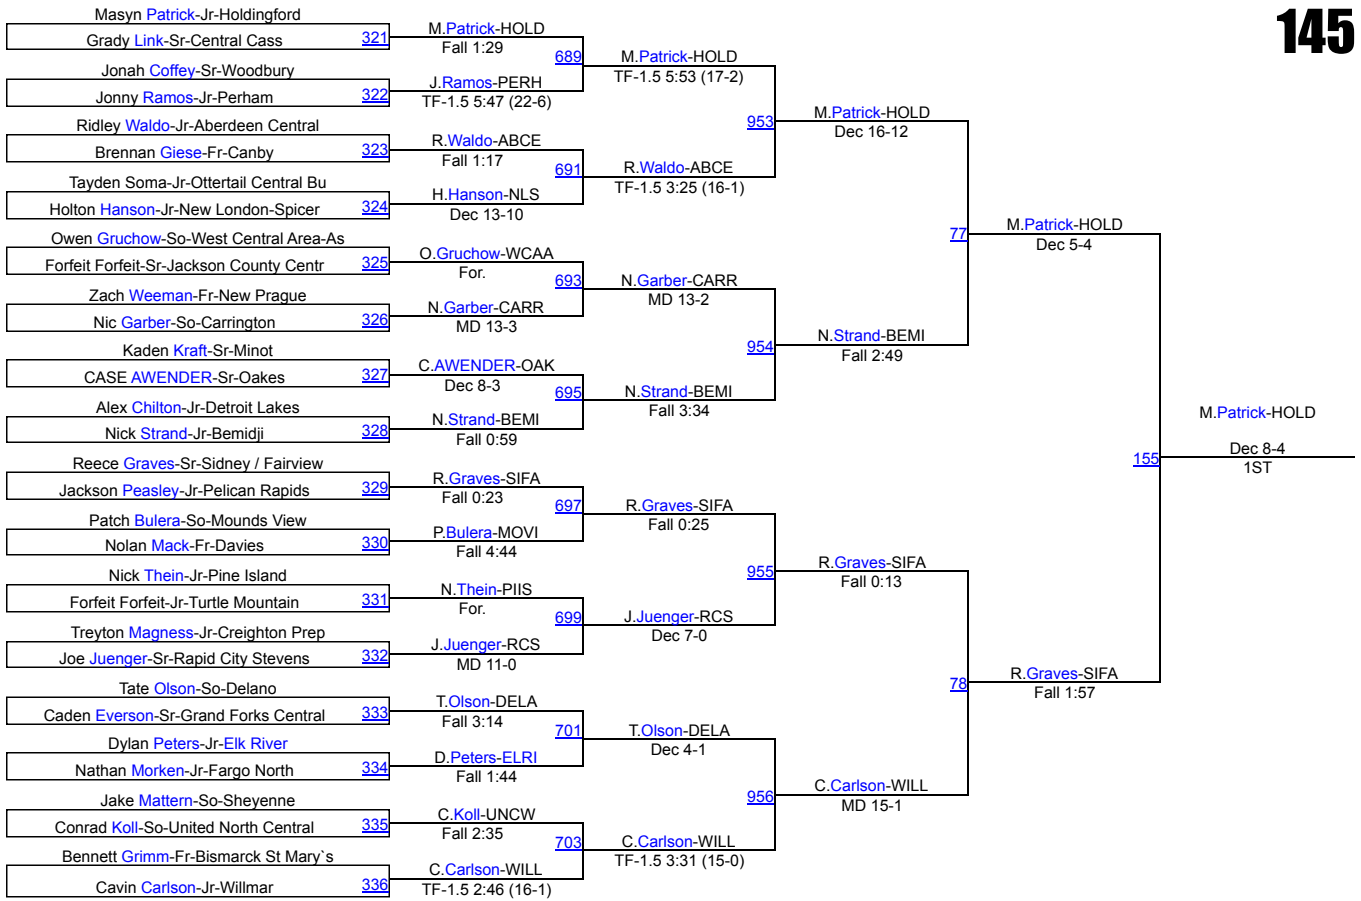

Day 2

1	Creighton Prep	193
2	Mounds View	191.5
3	Aberdeen Central	135.5
4	Grand Rapids	125
5	Bismarck Legacy	124.5
6	Holdingford	123.5
7	Dilworth-Glyndon-Felton	106.5
8	Albert Lea Area	103.5
9	Bismarck	102.5
10	Willmar	101.5
11	Rapid City Stevens	89.5
12	Bemidji	83
12	Canby	83
14	Waconia	80.5
15	Sheyenne	76
16	Davies	74.5
17	Moorhead	66.5
18	Elk River	64.5
19	Sidney / Fairview	64
20	West Central Area-Ashby-Brandon-Evansville	62.5
21	Jackson County Central	56
22	New Prague	53.5
23	New London-Spicer	52.5
24	United North Central Warriors	47
25	Williston	44.5
26	Bismarck St Mary`s	42.5
26	Perham	42.5
28	Miller/Highmore-Harrold	39
29	Bishop Ryan	36.5
30	O`Gorman	34
31	Delano	31
32	Velva	26
33	Minot	23.5
34	Valley City	23
35	Fulda-Murray Cty Central	22.5
36	Rock Ridge	22
37	Mandan	21.5
38	Oakes	21
38	Pine Island	21
40	Grand Forks Central	19.5
41	Woodbury	18
42	White Bear Lake Area	17.5
43	Carrington	16.5
44	BOLD	16

44 Central Cass	16
46 Detroit Lakes	15.5
47 Pelican Rapids	14
48 Fargo North	13
49 Hockinson	12
50 Walker-Hack-Akeley-Nevis	10
50 West Fargo	10
52 Watford City	9
53 Blackduck-Cass Lake Bena Bears	8
53 Ellendale-Edgeley-Kulm	8
53 Mahnommen-Waubun	8
56 Badger-GB-MR	7
56 Byron	7
58 Red River	4
59 Tri-Valley	2

2025 Rumble on the Red - Varsity

107

2025 Rumble on the Red - Varsity

127

2025 Rumble on the Red - Varsity

133

2025 Rumble on the Red - Varsity

139

2025 Rumble on the Red - Varsity

145

2025 Rumble on the Red - Varsity

152

2025 Rumble on the Red - Varsity

160

2025 Rumble on the Red - Varsity

172