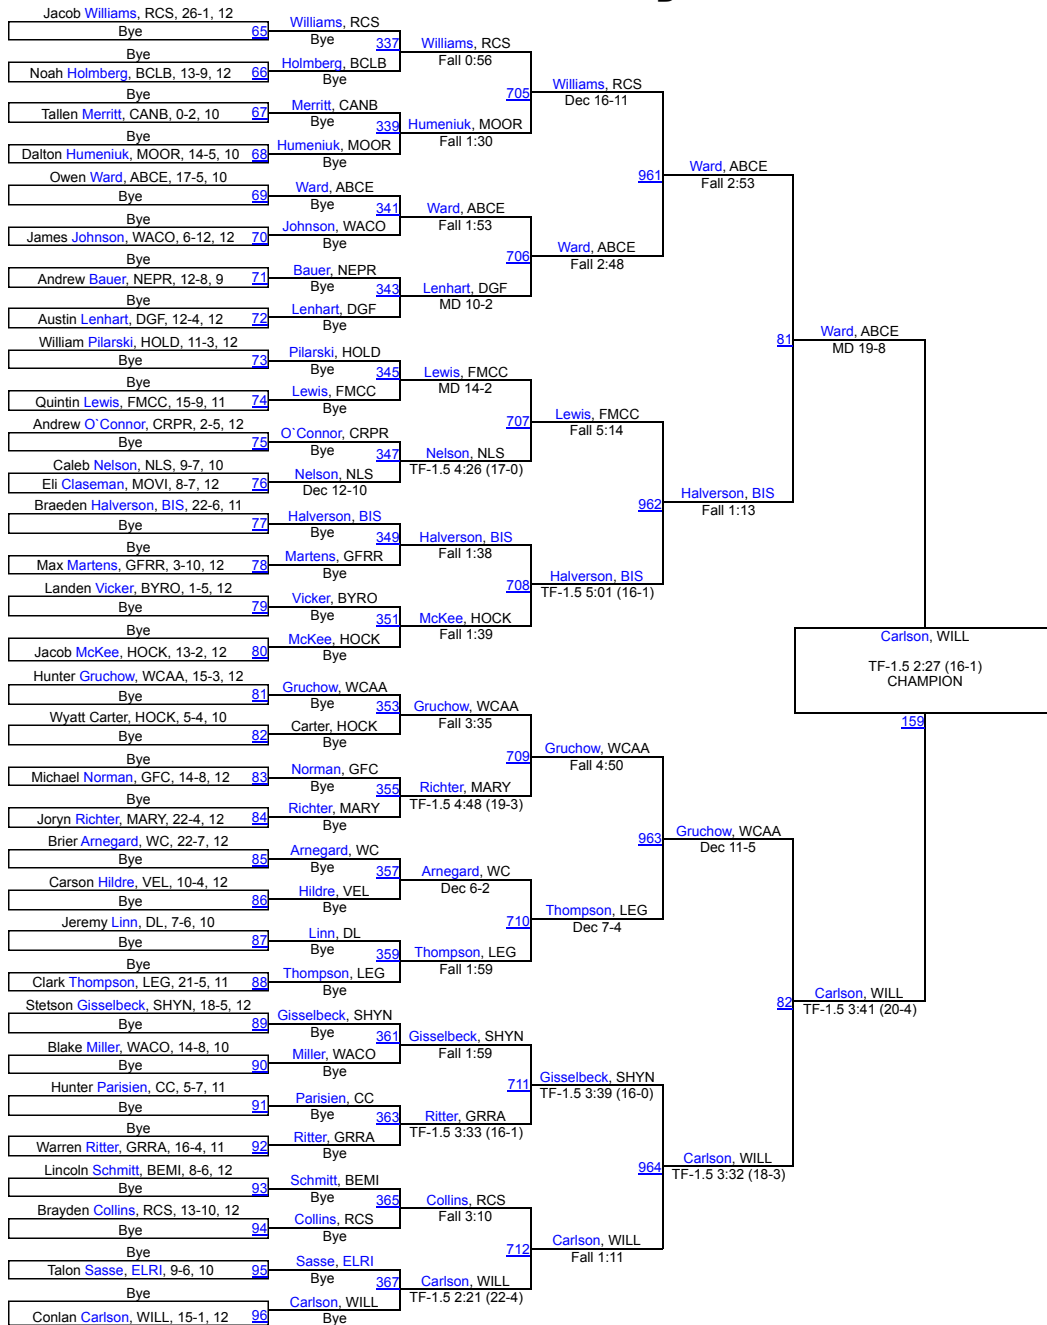

Day 2

1	Creighton Prep	193
2	Mounds View	191.5
3	Aberdeen Central	135.5
4	Grand Rapids	125
5	Bismarck Legacy	124.5
6	Holdingford	123.5
7	Dilworth-Glyndon-Felton	106.5
8	Albert Lea Area	103.5
9	Bismarck	102.5
10	Willmar	101.5
11	Rapid City Stevens	89.5
12	Bemidji	83
12	Canby	83
14	Waconia	80.5
15	Sheyenne	76
16	Davies	74.5
17	Moorhead	66.5
18	Elk River	64.5
19	Sidney / Fairview	64
20	West Central Area-Ashby-Brandon-Evansville	62.5
21	Jackson County Central	56
22	New Prague	53.5
23	New London-Spicer	52.5
24	United North Central Warriors	47
25	Williston	44.5
26	Bismarck St Mary`s	42.5
26	Perham	42.5
28	Miller/Highmore-Harrold	39
29	Bishop Ryan	36.5
30	O`Gorman	34
31	Delano	31
32	Velva	26
33	Minot	23.5
34	Valley City	23
35	Fulda-Murray Cty Central	22.5
36	Rock Ridge	22
37	Mandan	21.5
38	Oakes	21
38	Pine Island	21
40	Grand Forks Central	19.5
41	Woodbury	18
42	White Bear Lake Area	17.5
43	Carrington	16.5
44	BOLD	16

44 Central Cass	16
46 Detroit Lakes	15.5
47 Pelican Rapids	14
48 Fargo North	13
49 Hockinson	12
50 Walker-Hack-Akeley-Nevis	10
50 West Fargo	10
52 Watford City	9
53 Blackduck-Cass Lake Bena Bears	8
53 Ellendale-Edgeley-Kulm	8
53 Mahnommen-Waubun	8
56 Badger-GB-MR	7
56 Byron	7
58 Red River	4
59 Tri-Valley	2

2025 Rumble on the Red - Varsity

107

2025 Rumble on the Red - Varsity

127

2025 Rumble on the Red - Varsity

133

2025 Rumble on the Red - Varsity

139

2025 Rumble on the Red - Varsity

145

2025 Rumble on the Red - Varsity

152

2025 Rumble on the Red - Varsity

160

2025 Rumble on the Red - Varsity

172