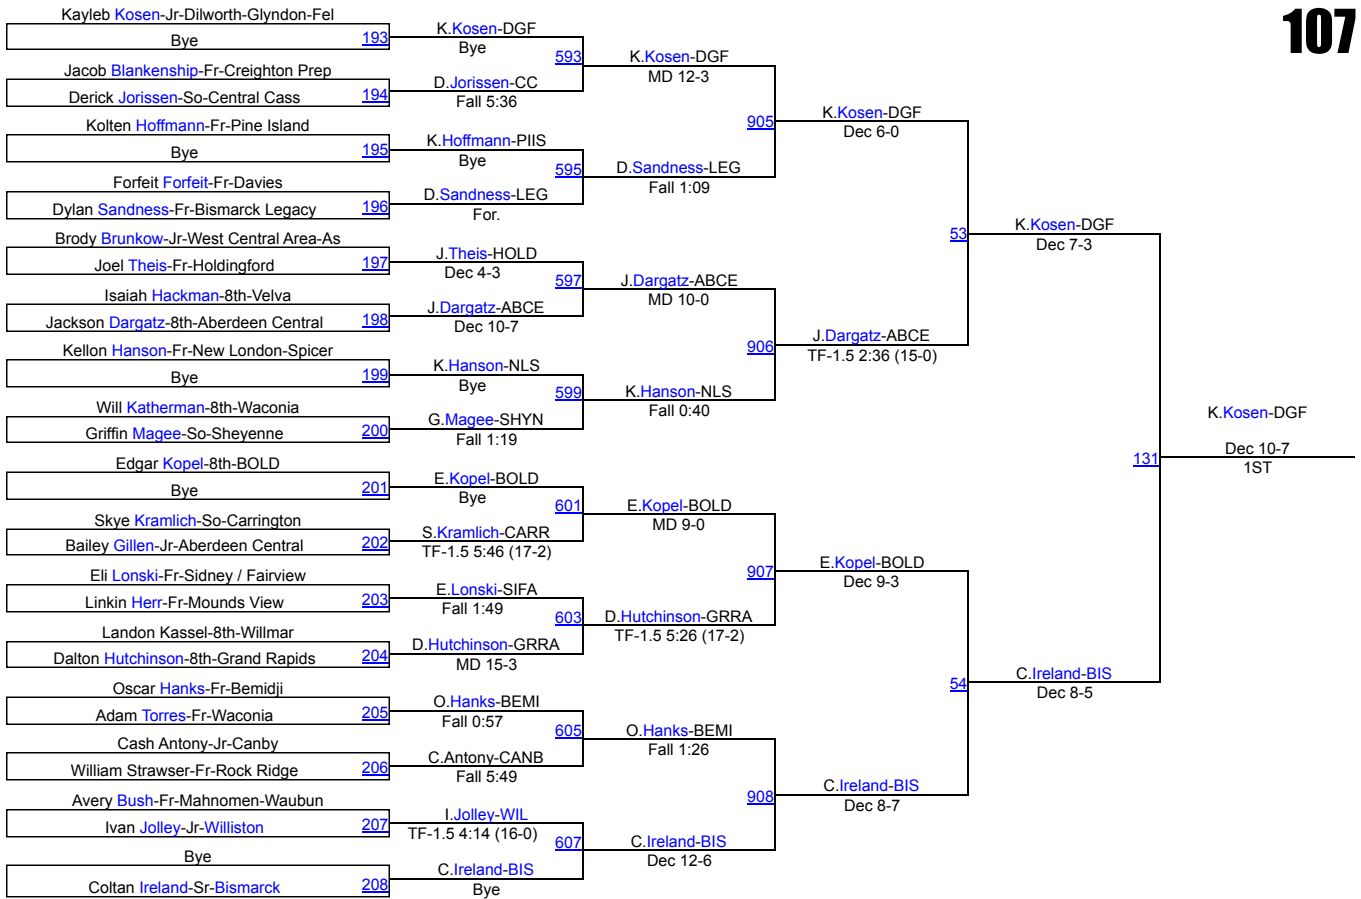

Day 2

1	Creighton Prep	193
2	Mounds View	191.5
3	Aberdeen Central	135.5
4	Grand Rapids	125
5	Bismarck Legacy	124.5
6	Holdingford	123.5
7	Dilworth-Glyndon-Felton	106.5
8	Albert Lea Area	103.5
9	Bismarck	102.5
10	Willmar	101.5
11	Rapid City Stevens	89.5
12	Bemidji	83
12	Canby	83
14	Waconia	80.5
15	Sheyenne	76
16	Davies	74.5
17	Moorhead	66.5
18	Elk River	64.5
19	Sidney / Fairview	64
20	West Central Area-Ashby-Brandon-Evansville	62.5
21	Jackson County Central	56
22	New Prague	53.5
23	New London-Spicer	52.5
24	United North Central Warriors	47
25	Williston	44.5
26	Bismarck St Mary`s	42.5
26	Perham	42.5
28	Miller/Highmore-Harrold	39
29	Bishop Ryan	36.5
30	O`Gorman	34
31	Delano	31
32	Velva	26
33	Minot	23.5
34	Valley City	23
35	Fulda-Murray Cty Central	22.5
36	Rock Ridge	22
37	Mandan	21.5
38	Oakes	21
38	Pine Island	21
40	Grand Forks Central	19.5
41	Woodbury	18
42	White Bear Lake Area	17.5
43	Carrington	16.5
44	BOLD	16

44 Central Cass	16
46 Detroit Lakes	15.5
47 Pelican Rapids	14
48 Fargo North	13
49 Hockinson	12
50 Walker-Hack-Akeley-Nevis	10
50 West Fargo	10
52 Watford City	9
53 Blackduck-Cass Lake Bena Bears	8
53 Ellendale-Edgeley-Kulm	8
53 Mahnommen-Waubun	8
56 Badger-GB-MR	7
56 Byron	7
58 Red River	4
59 Tri-Valley	2

2025 Rumble on the Red - Varsity

107

2025 Rumble on the Red - Varsity

127

2025 Rumble on the Red - Varsity

133

2025 Rumble on the Red - Varsity

139