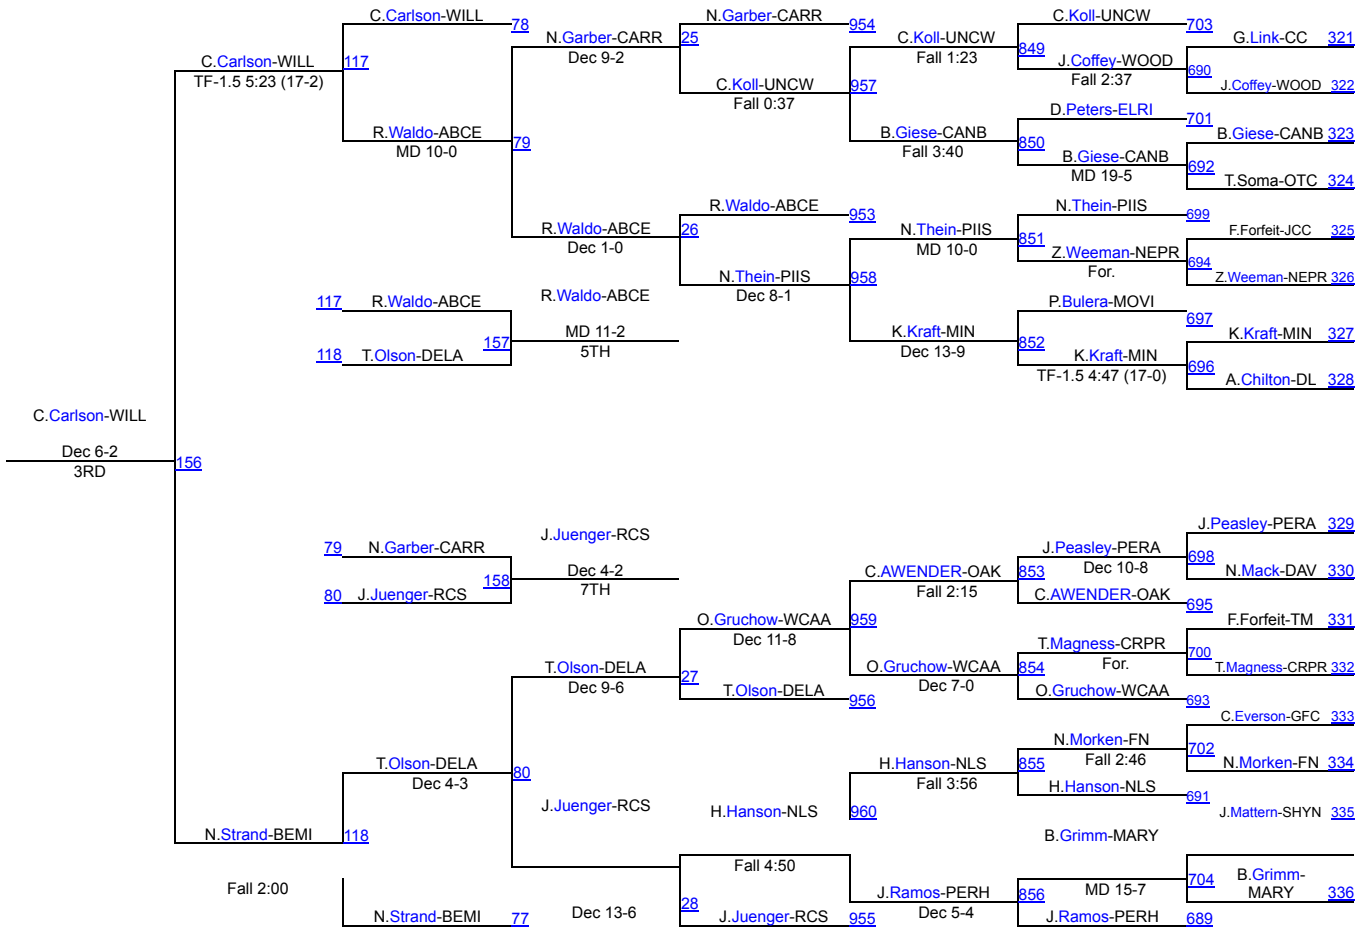

Day 2

1	Creighton Prep	193
2	Mounds View	191.5
3	Aberdeen Central	135.5
4	Grand Rapids	125
5	Bismarck Legacy	124.5
6	Holdingford	123.5
7	Dilworth-Glyndon-Felton	106.5
8	Albert Lea Area	103.5
9	Bismarck	102.5
10	Willmar	101.5
11	Rapid City Stevens	89.5
12	Bemidji	83
12	Canby	83
14	Waconia	80.5
15	Sheyenne	76
16	Davies	74.5
17	Moorhead	66.5
18	Elk River	64.5
19	Sidney / Fairview	64
20	West Central Area-Ashby-Brandon-Evansville	62.5
21	Jackson County Central	56
22	New Prague	53.5
23	New London-Spicer	52.5
24	United North Central Warriors	47
25	Williston	44.5
26	Bismarck St Mary`s	42.5
26	Perham	42.5
28	Miller/Highmore-Harrold	39
29	Bishop Ryan	36.5
30	O`Gorman	34
31	Delano	31
32	Velva	26
33	Minot	23.5
34	Valley City	23
35	Fulda-Murray Cty Central	22.5
36	Rock Ridge	22
37	Mandan	21.5
38	Oakes	21
38	Pine Island	21
40	Grand Forks Central	19.5
41	Woodbury	18
42	White Bear Lake Area	17.5
43	Carrington	16.5
44	BOLD	16

44 Central Cass	16
46 Detroit Lakes	15.5
47 Pelican Rapids	14
48 Fargo North	13
49 Hockinson	12
50 Walker-Hack-Akeley-Nevis	10
50 West Fargo	10
52 Watford City	9
53 Blackduck-Cass Lake Bena Bears	8
53 Ellendale-Edgeley-Kulm	8
53 Mahnommen-Waubun	8
56 Badger-GB-MR	7
56 Byron	7
58 Red River	4
59 Tri-Valley	2

2025 Rumble on the Red - Varsity

107

2025 Rumble on the Red - Varsity

127

2025 Rumble on the Red - Varsity

133

2025 Rumble on the Red - Varsity

139

2025 Rumble on the Red - Varsity

145

2025 Rumble on the Red - Varsity

152

2025 Rumble on the Red - Varsity

160

2025 Rumble on the Red - Varsity

172