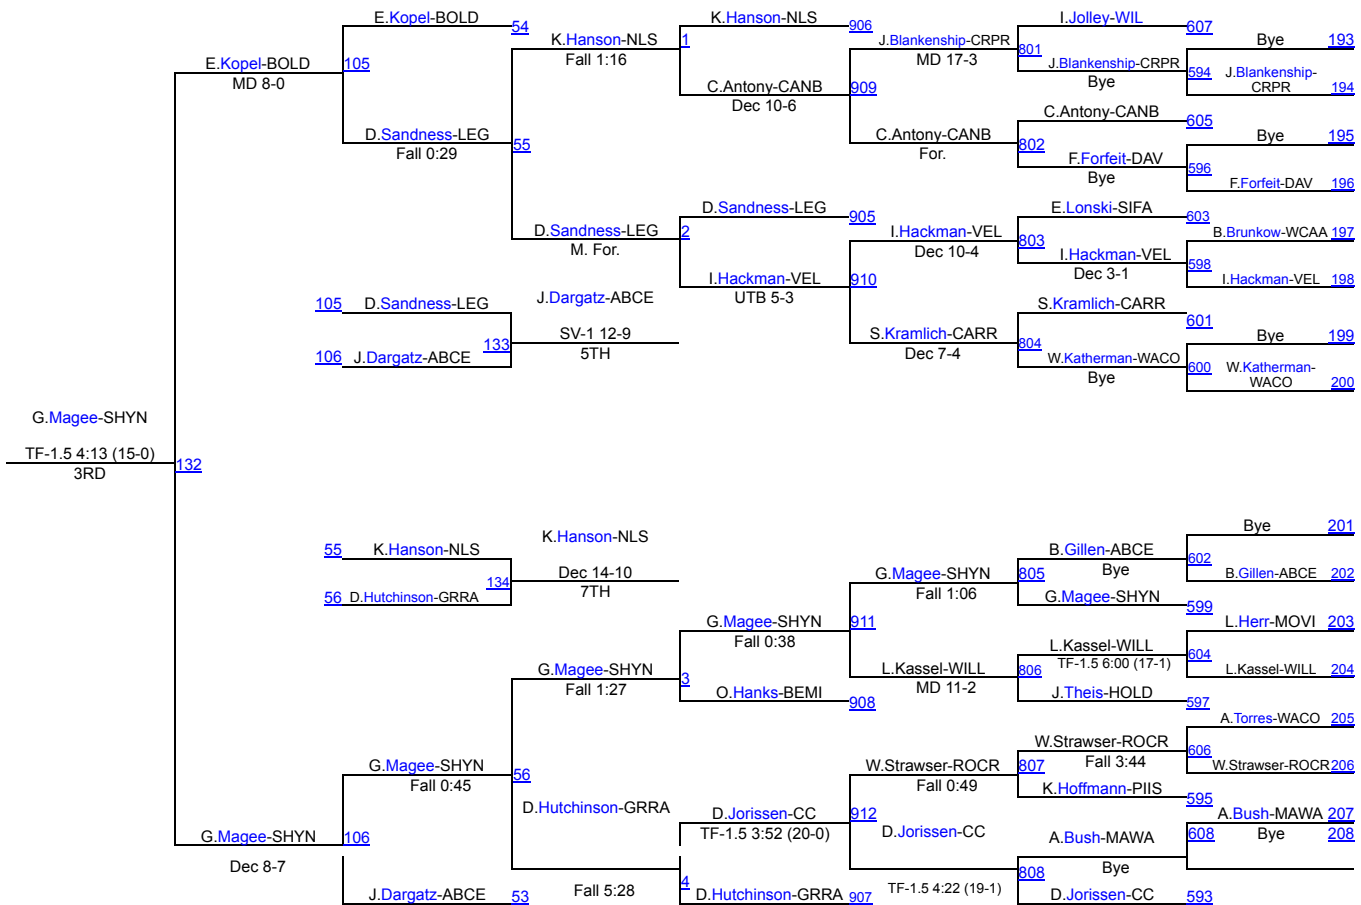

Day 2

1	Creighton Prep	193
2	Mounds View	191.5
3	Aberdeen Central	135.5
4	Grand Rapids	125
5	Bismarck Legacy	124.5
6	Holdingford	123.5
7	Dilworth-Glyndon-Felton	106.5
8	Albert Lea Area	103.5
9	Bismarck	102.5
10	Willmar	101.5
11	Rapid City Stevens	89.5
12	Bemidji	83
12	Canby	83
14	Waconia	80.5
15	Sheyenne	76
16	Davies	74.5
17	Moorhead	66.5
18	Elk River	64.5
19	Sidney / Fairview	64
20	West Central Area-Ashby-Brandon-Evansville	62.5
21	Jackson County Central	56
22	New Prague	53.5
23	New London-Spicer	52.5
24	United North Central Warriors	47
25	Williston	44.5
26	Bismarck St Mary`s	42.5
26	Perham	42.5
28	Miller/Highmore-Harrold	39
29	Bishop Ryan	36.5
30	O`Gorman	34
31	Delano	31
32	Velva	26
33	Minot	23.5
34	Valley City	23
35	Fulda-Murray Cty Central	22.5
36	Rock Ridge	22
37	Mandan	21.5
38	Oakes	21
38	Pine Island	21
40	Grand Forks Central	19.5
41	Woodbury	18
42	White Bear Lake Area	17.5
43	Carrington	16.5
44	BOLD	16

44 Central Cass	16
46 Detroit Lakes	15.5
47 Pelican Rapids	14
48 Fargo North	13
49 Hockinson	12
50 Walker-Hack-Akeley-Nevis	10
50 West Fargo	10
52 Watford City	9
53 Blackduck-Cass Lake Bena Bears	8
53 Ellendale-Edgeley-Kulm	8
53 Mahnommen-Waubun	8
56 Badger-GB-MR	7
56 Byron	7
58 Red River	4
59 Tri-Valley	2

2025 Rumble on the Red - Varsity

107

2025 Rumble on the Red - Varsity

127

2025 Rumble on the Red - Varsity

133

2025 Rumble on the Red - Varsity

139