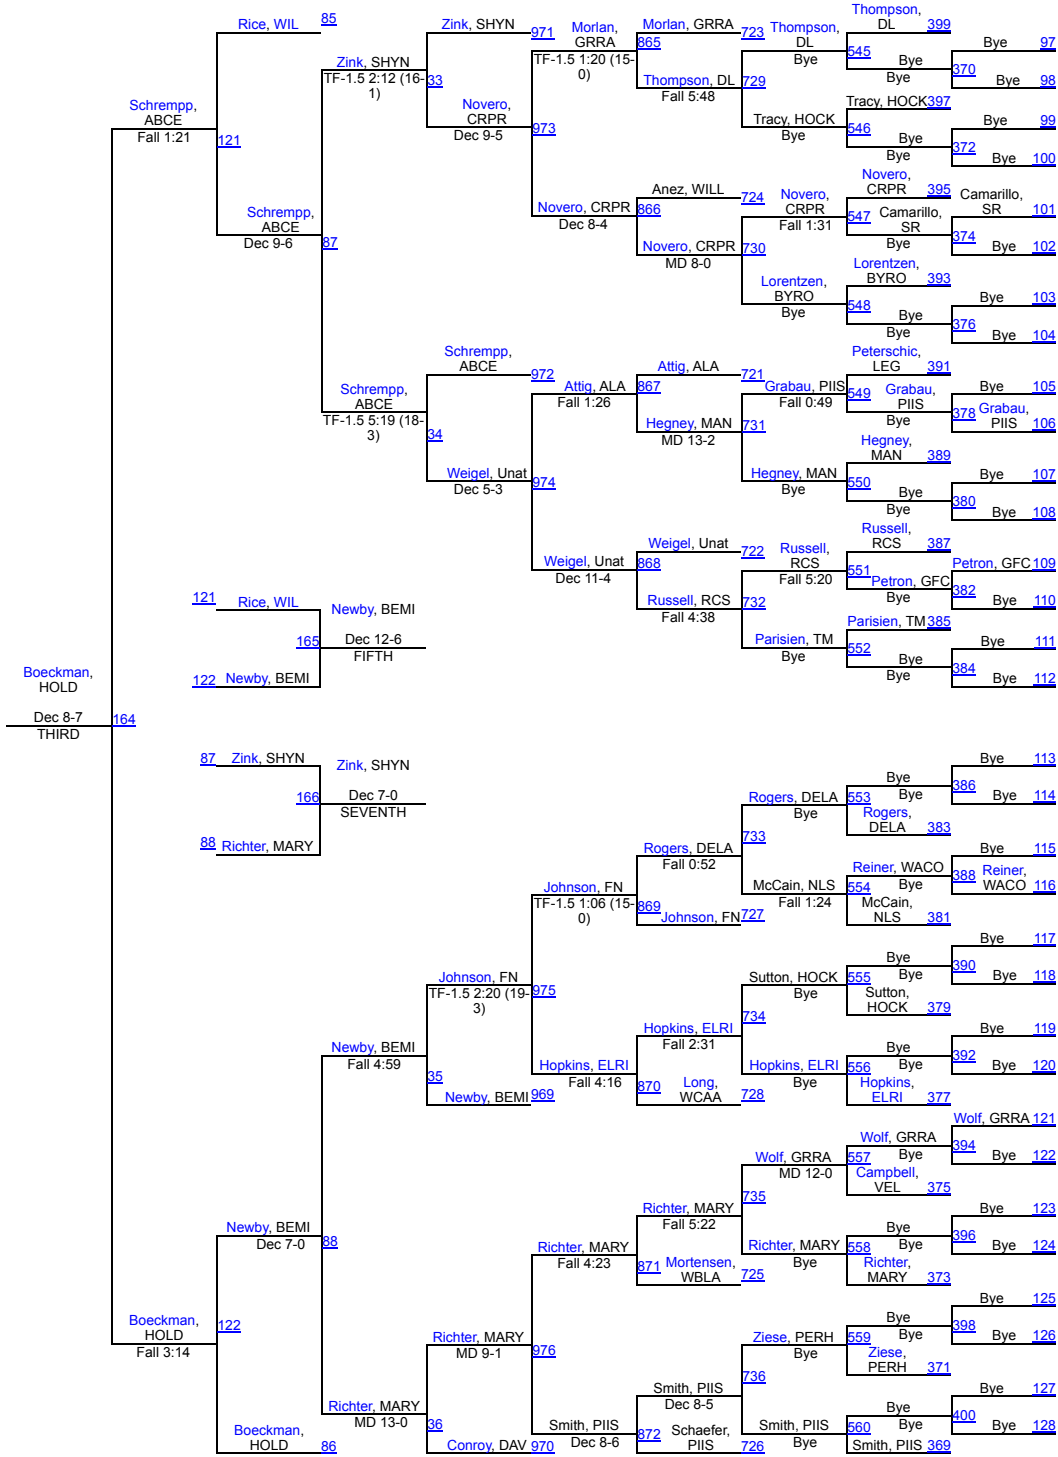

44 Central Cass	16
46 Detroit Lakes	15.5
47 Pelican Rapids	14
48 Fargo North	13
49 Hockinson	12
50 Walker-Hack-Akeley-Nevis	10
50 West Fargo	10
52 Watford City	9
53 Blackduck-Cass Lake Bena Bears	8
53 Ellendale-Edgeley-Kulm	8
53 Mahnommen-Waubun	8
56 Badger-GB-MR	7
56 Byron	7
58 Red River	4
59 Tri-Valley	2

2025 Rumble on the Red - Varsity

107

2025 Rumble on the Red - Varsity

127

2025 Rumble on the Red - Varsity

133

2025 Rumble on the Red - Varsity

139

2025 Rumble on the Red - Varsity

145

2025 Rumble on the Red - Varsity

152

2025 Rumble on the Red - Varsity

160

2025 Rumble on the Red - Varsity

172

2025 Rumble on the Red - Varsity

189

2025 Rumble on the Red - Varsity

285