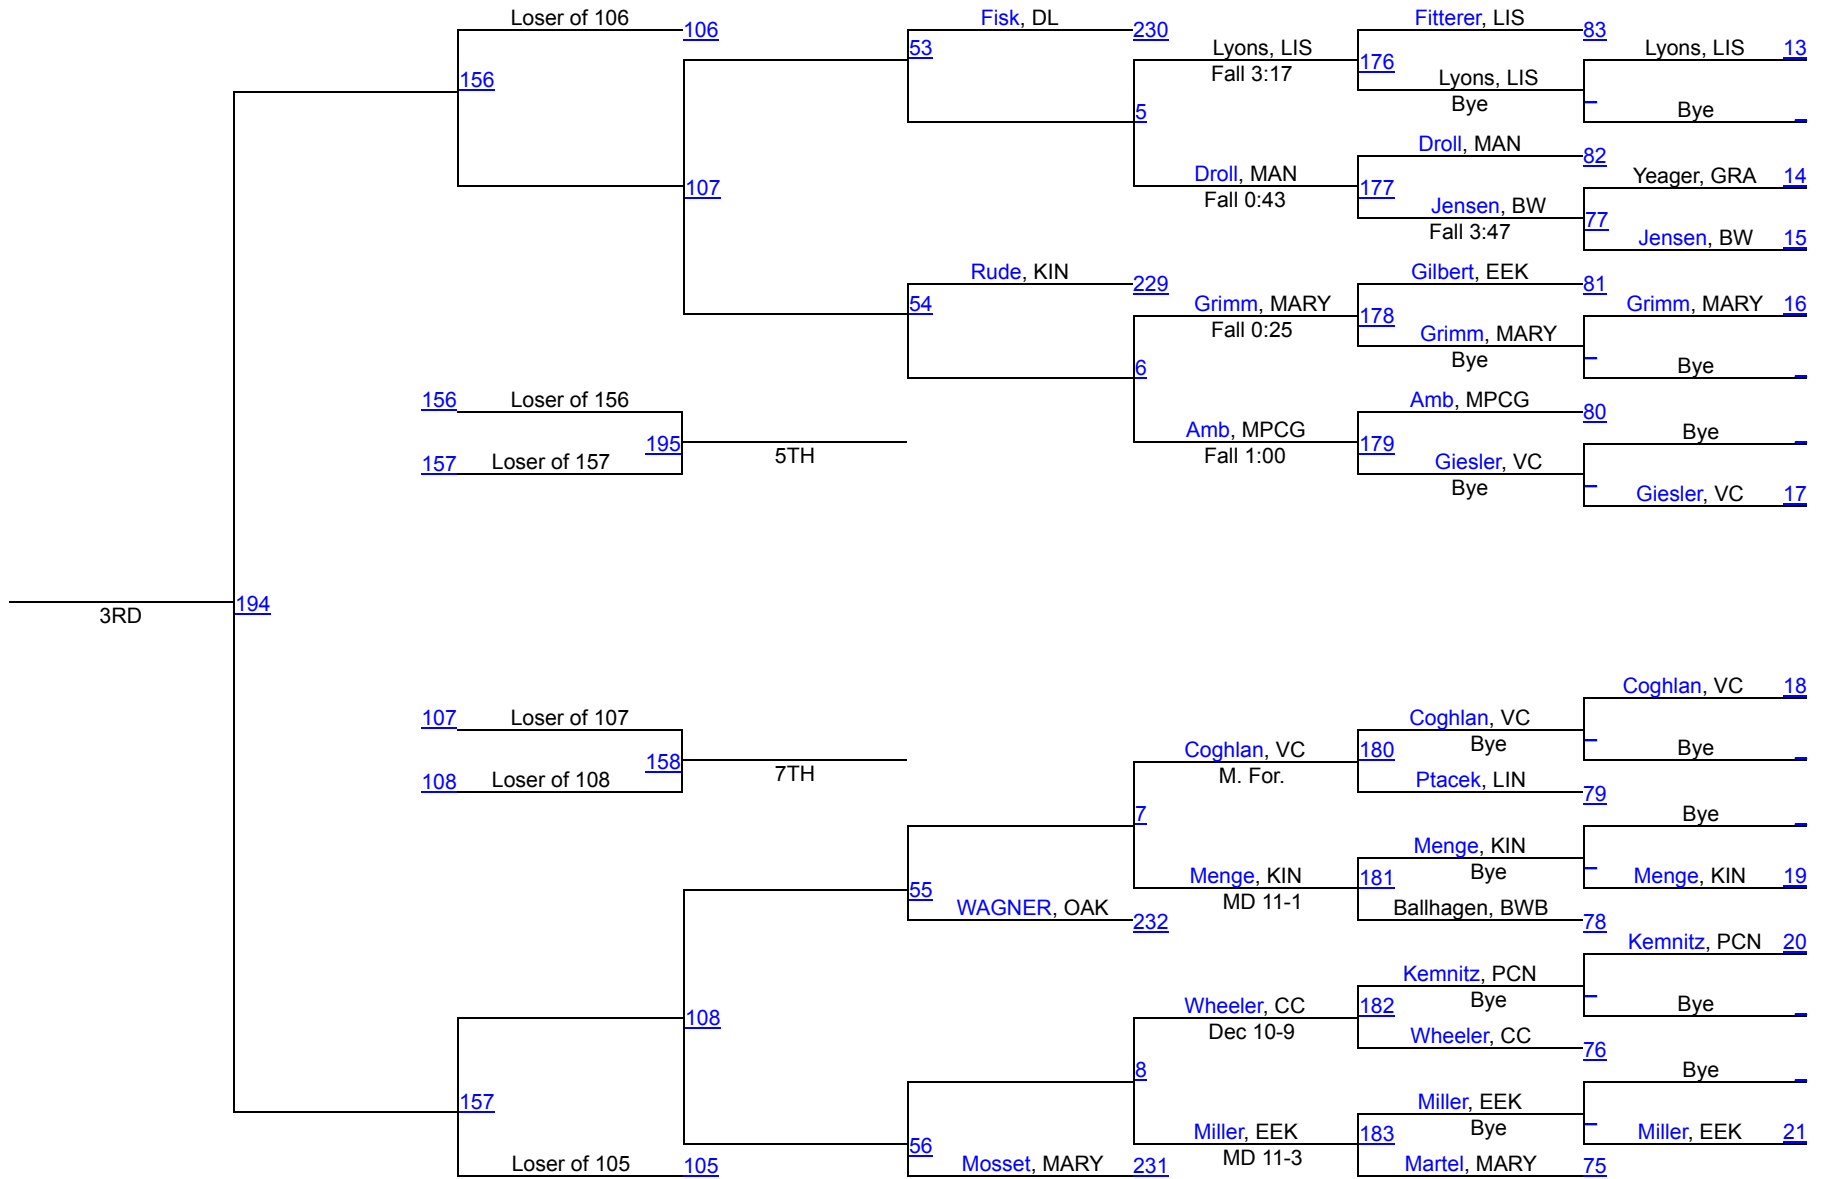

1	Lisbon	122
2	Mandan	111
3	LaMoure	77.5
4	Bismarck St Mary`s	77
5	Ellendale-Edgeley-Kulm	74
5	Oakes	74
7	Kindred	66.5
8	Pembina County North	54
9	Devils Lake	52
10	Valley City	51
11	Carrington	50.5
12	Hillsboro-Central Valley	40.5
13	Border West Buccaneers	36.5
14	Central Cass	35.5
15	Linton-HMB	30.5
16	Breckenridge/Wahpeton	28.5
17	May-Port CG	19
18	Northern Cass	11
19	Grafton	8.5
20	Standing Rock	0

2025 Storhaug Invitational

107

2025 Storhaug Invitational

114

2025 Storhaug Invitational

121

2025 Storhaug Invitational

127

2025 Storhaug Invitational

133

2025 Storhaug Invitational

139

2025 Storhaug Invitational

145

2025 Storhaug Invitational

152

2025 Storhaug Invitational

160

2025 Storhaug Invitational

172

2025 Storhaug Invitational

189

2025 Storhaug Invitational

215