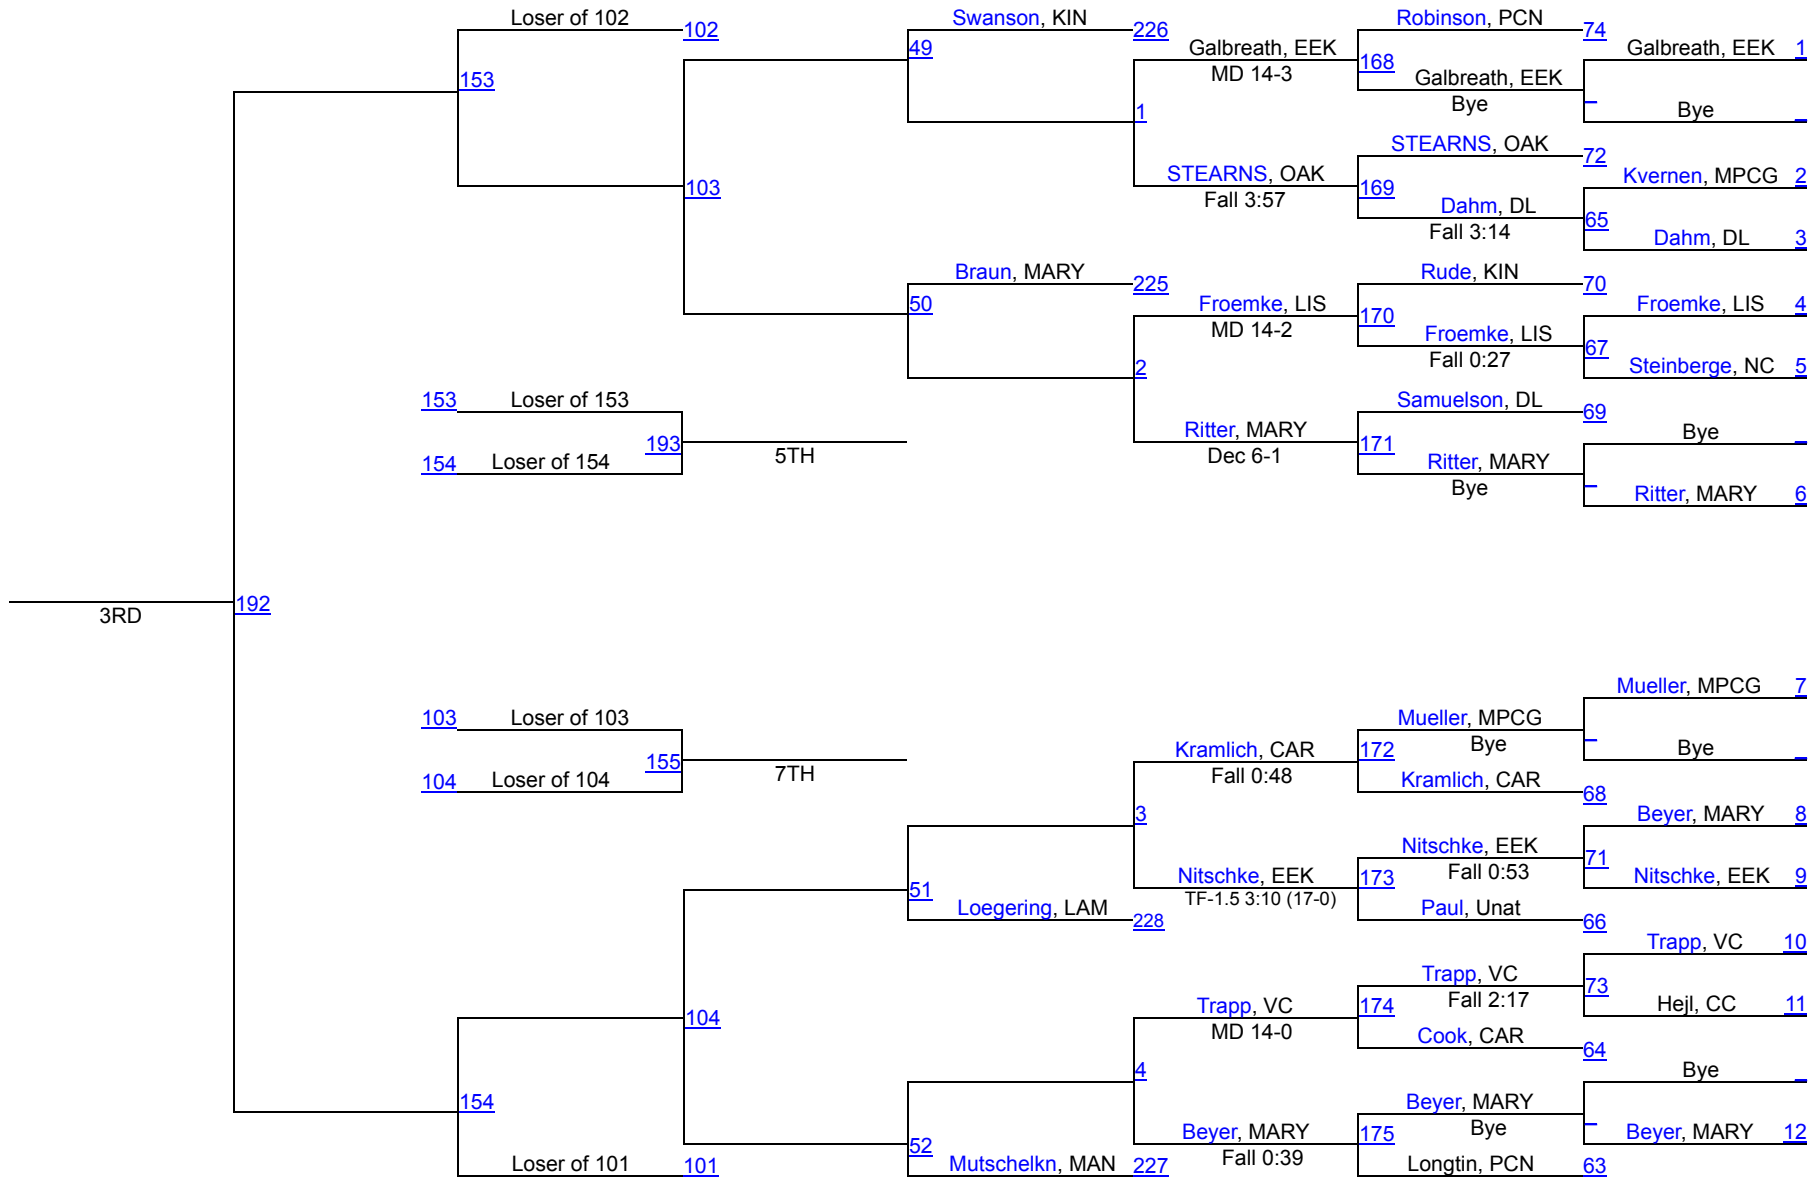

1	Lisbon	122
2	Mandan	111
3	LaMoure	77.5
4	Bismarck St Mary`s	77
5	Ellendale-Edgeley-Kulm	74
5	Oakes	74
7	Kindred	66.5
8	Pembina County North	54
9	Devils Lake	52
10	Valley City	51
11	Carrington	50.5
12	Hillsboro-Central Valley	40.5
13	Border West Buccaneers	36.5
14	Central Cass	35.5
15	Linton-HMB	30.5
16	Breckenridge/Wahpeton	28.5
17	May-Port CG	19
18	Northern Cass	11
19	Grafton	8.5
20	Standing Rock	0

2025 Storhaug Invitational

107

2025 Storhaug Invitational

114

2025 Storhaug Invitational

121

2025 Storhaug Invitational

127

2025 Storhaug Invitational

133

2025 Storhaug Invitational

139

2025 Storhaug Invitational

145

2025 Storhaug Invitational

152