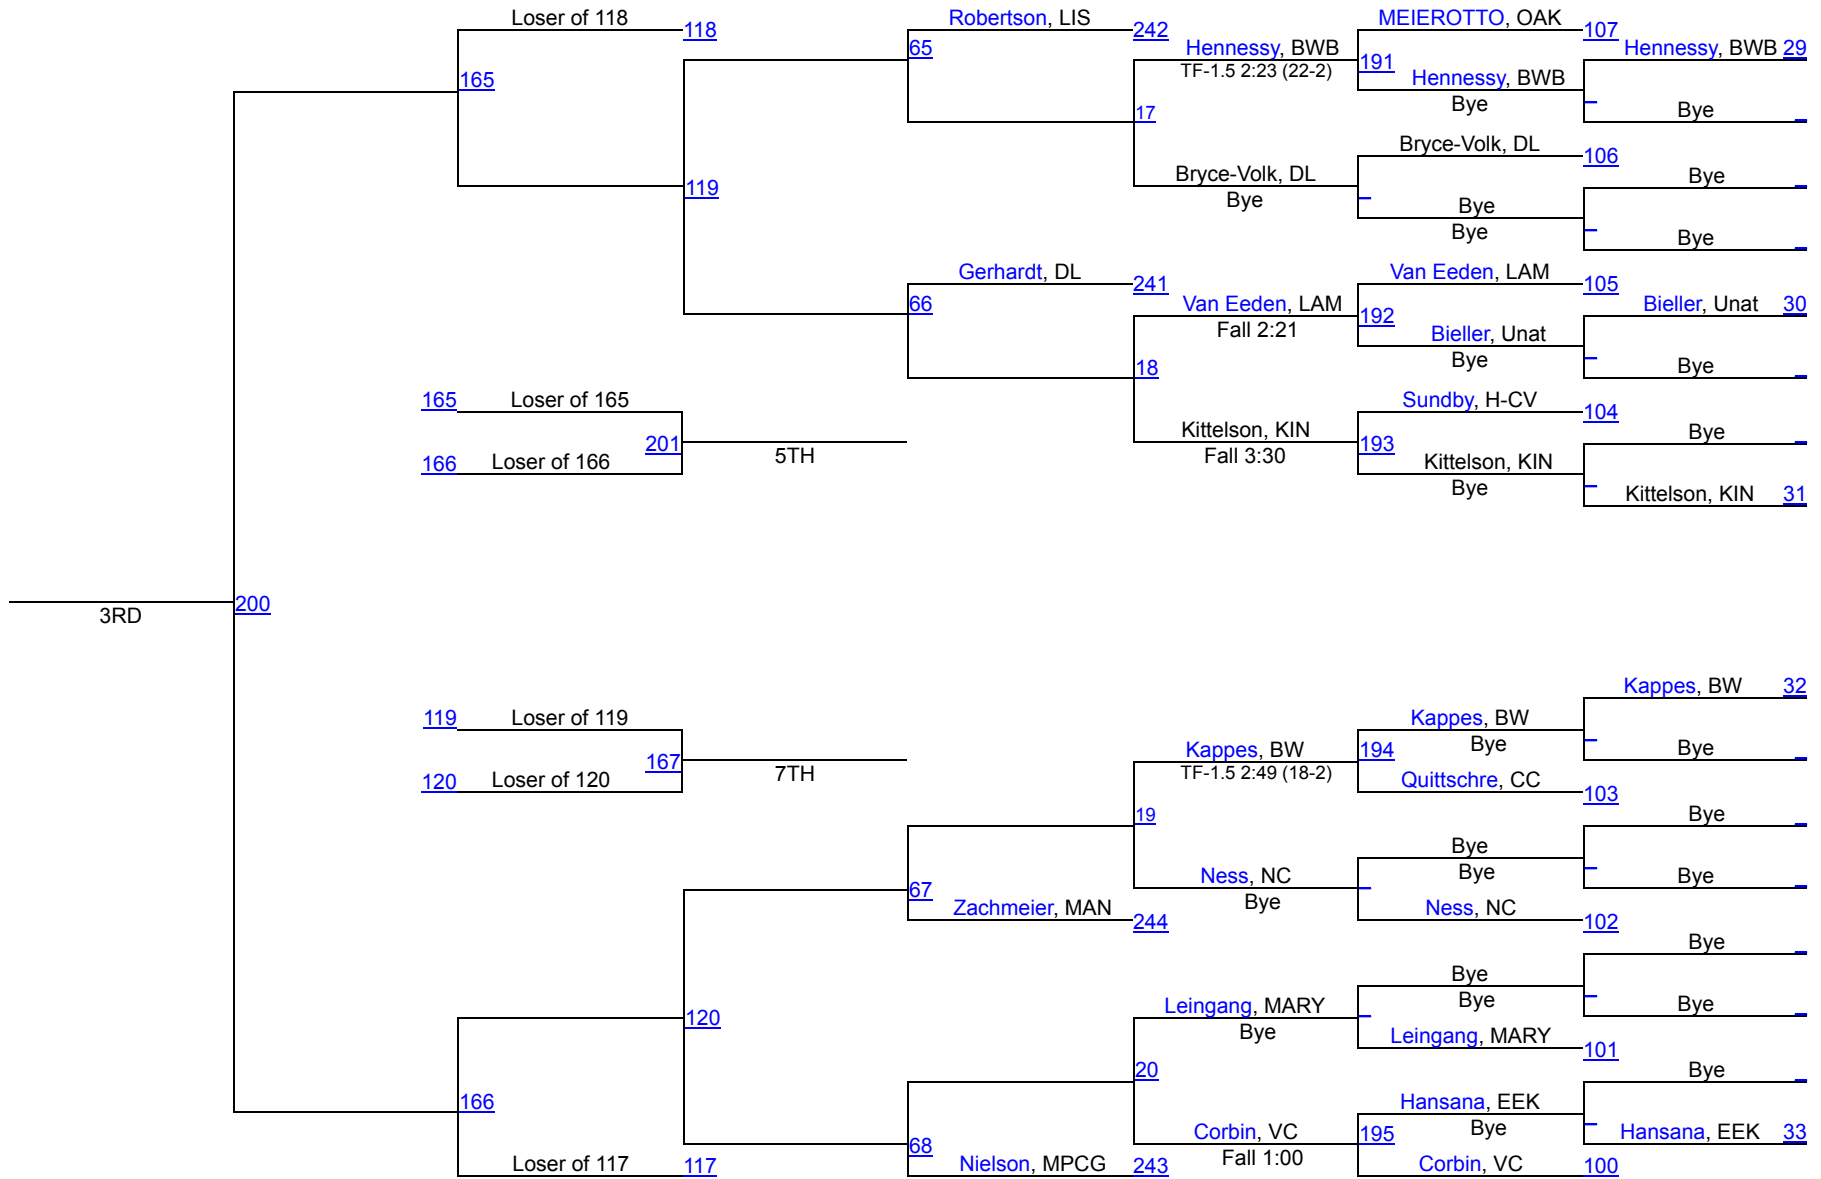

1	Lisbon	122
2	Mandan	111
3	LaMoure	77.5
4	Bismarck St Mary`s	77
5	Ellendale-Edgeley-Kulm	74
5	Oakes	74
7	Kindred	66.5
8	Pembina County North	54
9	Devils Lake	52
10	Valley City	51
11	Carrington	50.5
12	Hillsboro-Central Valley	40.5
13	Border West Buccaneers	36.5
14	Central Cass	35.5
15	Linton-HMB	30.5
16	Breckenridge/Wahpeton	28.5
17	May-Port CG	19
18	Northern Cass	11
19	Grafton	8.5
20	Standing Rock	0

2025 Storhaug Invitational

107

2025 Storhaug Invitational

114

2025 Storhaug Invitational

121

2025 Storhaug Invitational

127

2025 Storhaug Invitational

133

2025 Storhaug Invitational

139

2025 Storhaug Invitational

145

2025 Storhaug Invitational

152

2025 Storhaug Invitational

160

2025 Storhaug Invitational

172

2025 Storhaug Invitational

189

2025 Storhaug Invitational

215