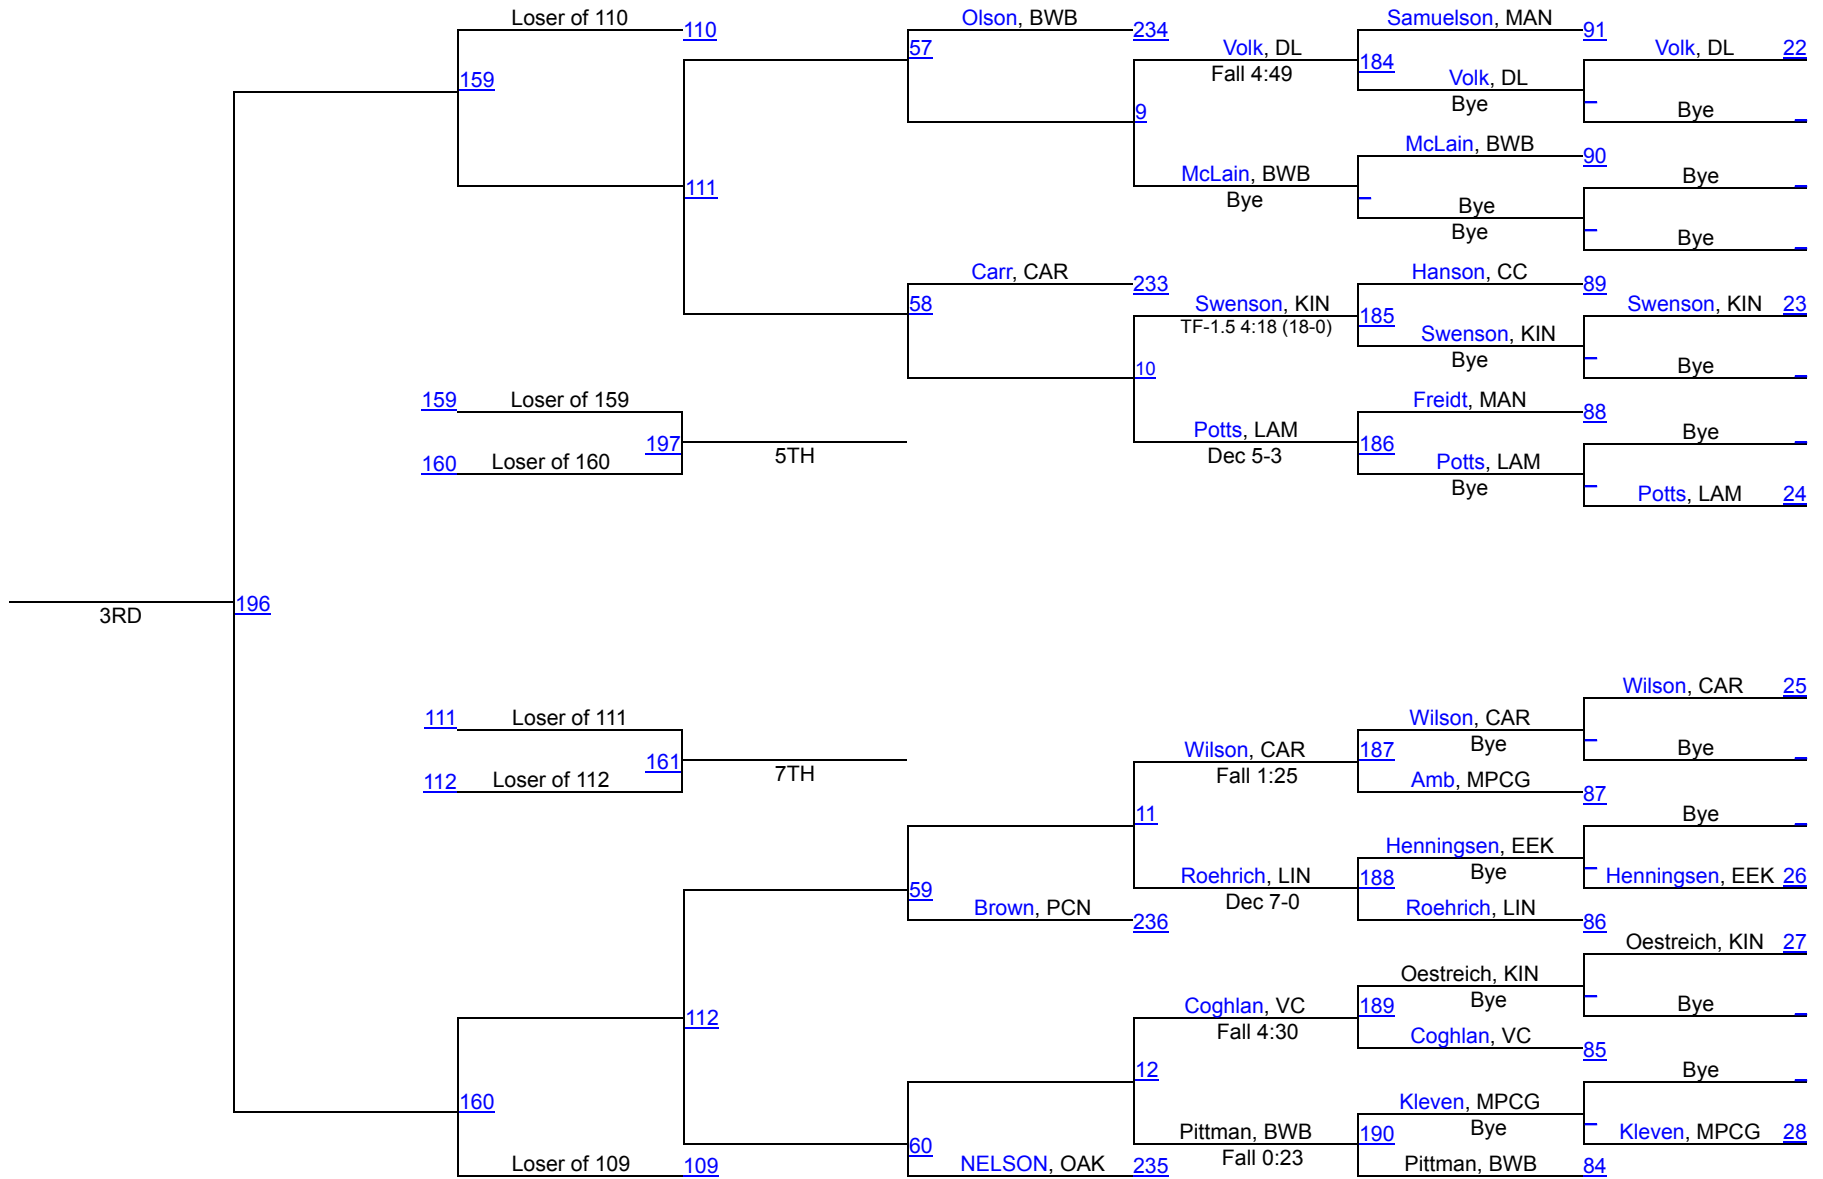

1	Lisbon	122
2	Mandan	111
3	LaMoure	77.5
4	Bismarck St Mary`s	77
5	Ellendale-Edgeley-Kulm	74
5	Oakes	74
7	Kindred	66.5
8	Pembina County North	54
9	Devils Lake	52
10	Valley City	51
11	Carrington	50.5
12	Hillsboro-Central Valley	40.5
13	Border West Buccaneers	36.5
14	Central Cass	35.5
15	Linton-HMB	30.5
16	Breckenridge/Wahpeton	28.5
17	May-Port CG	19
18	Northern Cass	11
19	Grafton	8.5
20	Standing Rock	0

2025 Storhaug Invitational

107

2025 Storhaug Invitational

114

2025 Storhaug Invitational

121

2025 Storhaug Invitational

127

2025 Storhaug Invitational

133

2025 Storhaug Invitational

139

2025 Storhaug Invitational

145

2025 Storhaug Invitational

152

2025 Storhaug Invitational

160

2025 Storhaug Invitational

172

2025 Storhaug Invitational

189

2025 Storhaug Invitational

215