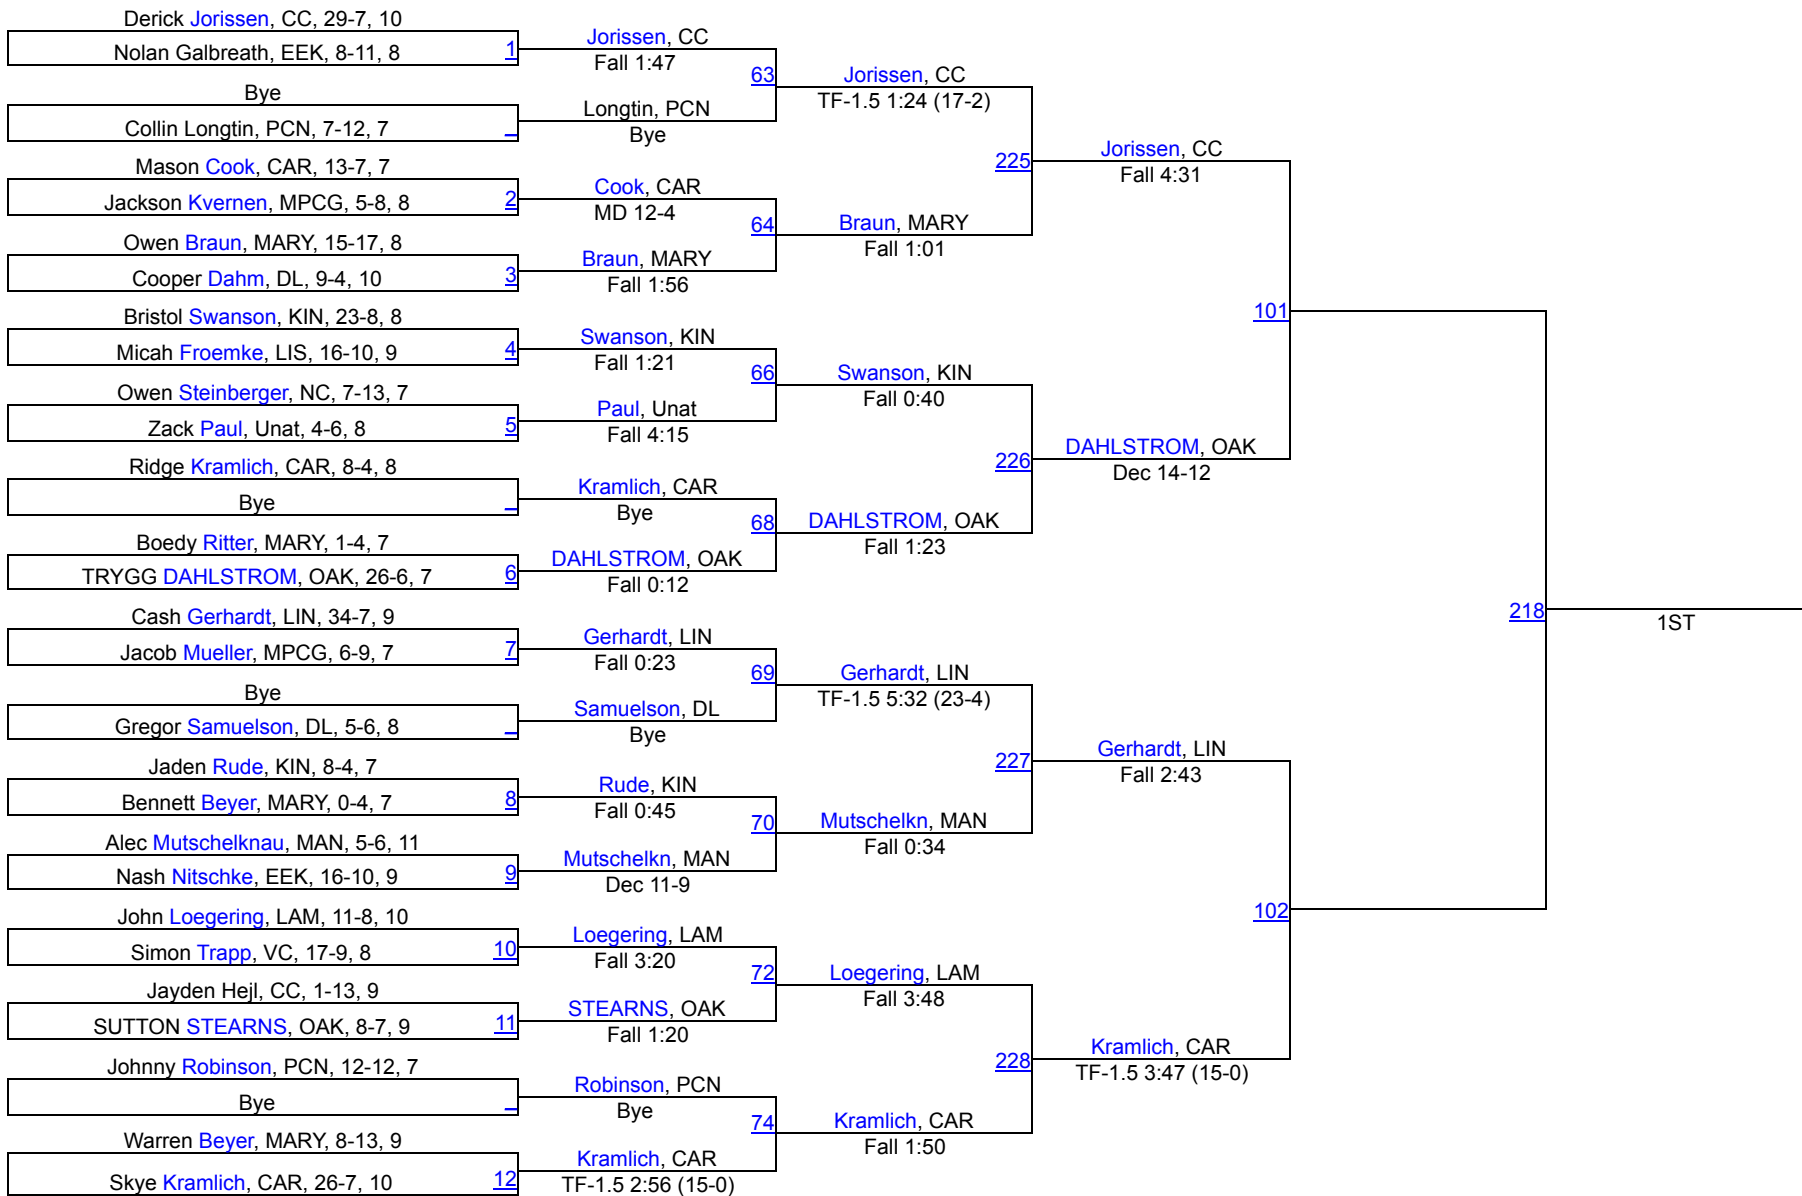

1	Lisbon	122
2	Mandan	111
3	LaMoure	77.5
4	Bismarck St Mary`s	77
5	Ellendale-Edgeley-Kulm	74
5	Oakes	74
7	Kindred	66.5
8	Pembina County North	54
9	Devils Lake	52
10	Valley City	51
11	Carrington	50.5
12	Hillsboro-Central Valley	40.5
13	Border West Buccaneers	36.5
14	Central Cass	35.5
15	Linton-HMB	30.5
16	Breckenridge/Wahpeton	28.5
17	May-Port CG	19
18	Northern Cass	11
19	Grafton	8.5
20	Standing Rock	0

2025 Storhaug Invitational

107

2025 Storhaug Invitational

114

2025 Storhaug Invitational

121

2025 Storhaug Invitational

127