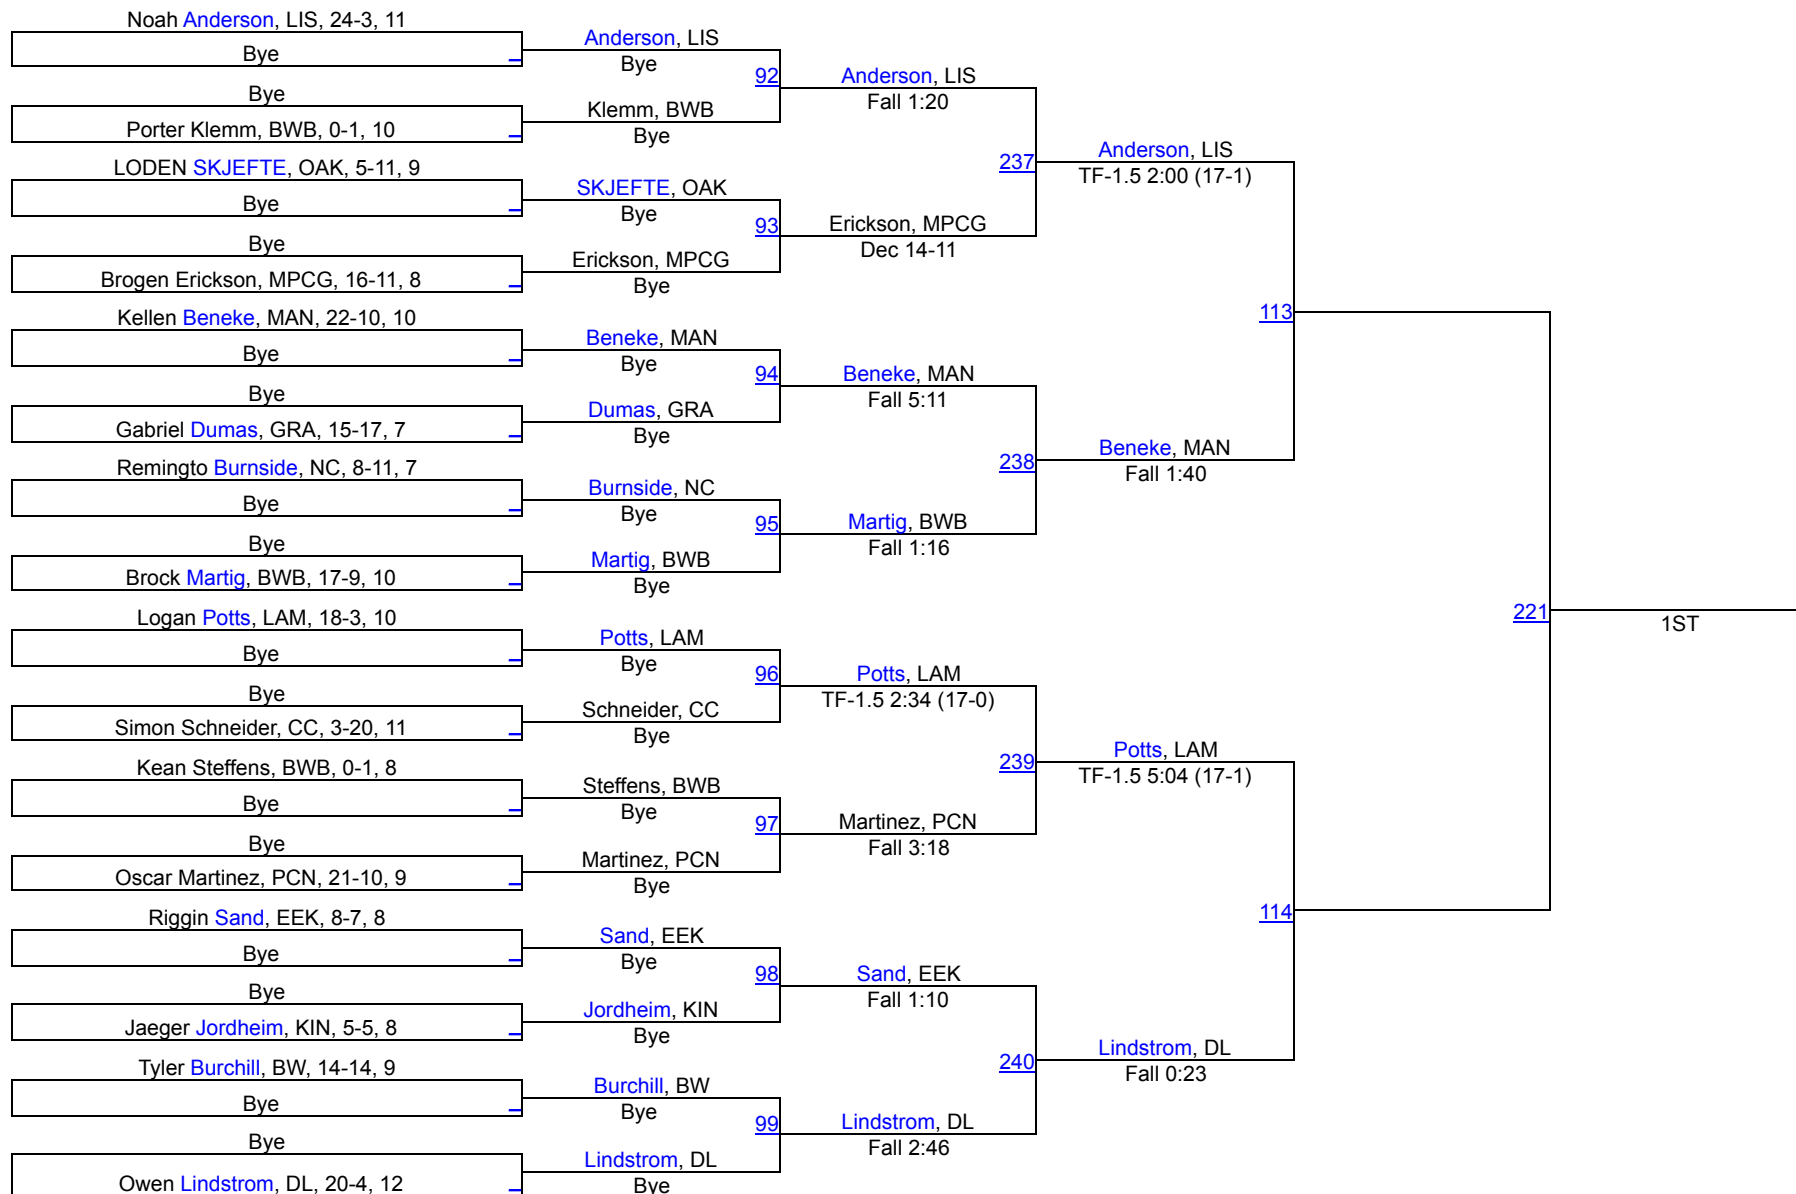

1	Lisbon	122
2	Mandan	111
3	LaMoure	77.5
4	Bismarck St Mary`s	77
5	Ellendale-Edgeley-Kulm	74
5	Oakes	74
7	Kindred	66.5
8	Pembina County North	54
9	Devils Lake	52
10	Valley City	51
11	Carrington	50.5
12	Hillsboro-Central Valley	40.5
13	Border West Buccaneers	36.5
14	Central Cass	35.5
15	Linton-HMB	30.5
16	Breckenridge/Wahpeton	28.5
17	May-Port CG	19
18	Northern Cass	11
19	Grafton	8.5
20	Standing Rock	0

2025 Storhaug Invitational

107

2025 Storhaug Invitational

114

2025 Storhaug Invitational

121

2025 Storhaug Invitational

127

2025 Storhaug Invitational

133

2025 Storhaug Invitational

139

2025 Storhaug Invitational

145

2025 Storhaug Invitational

152