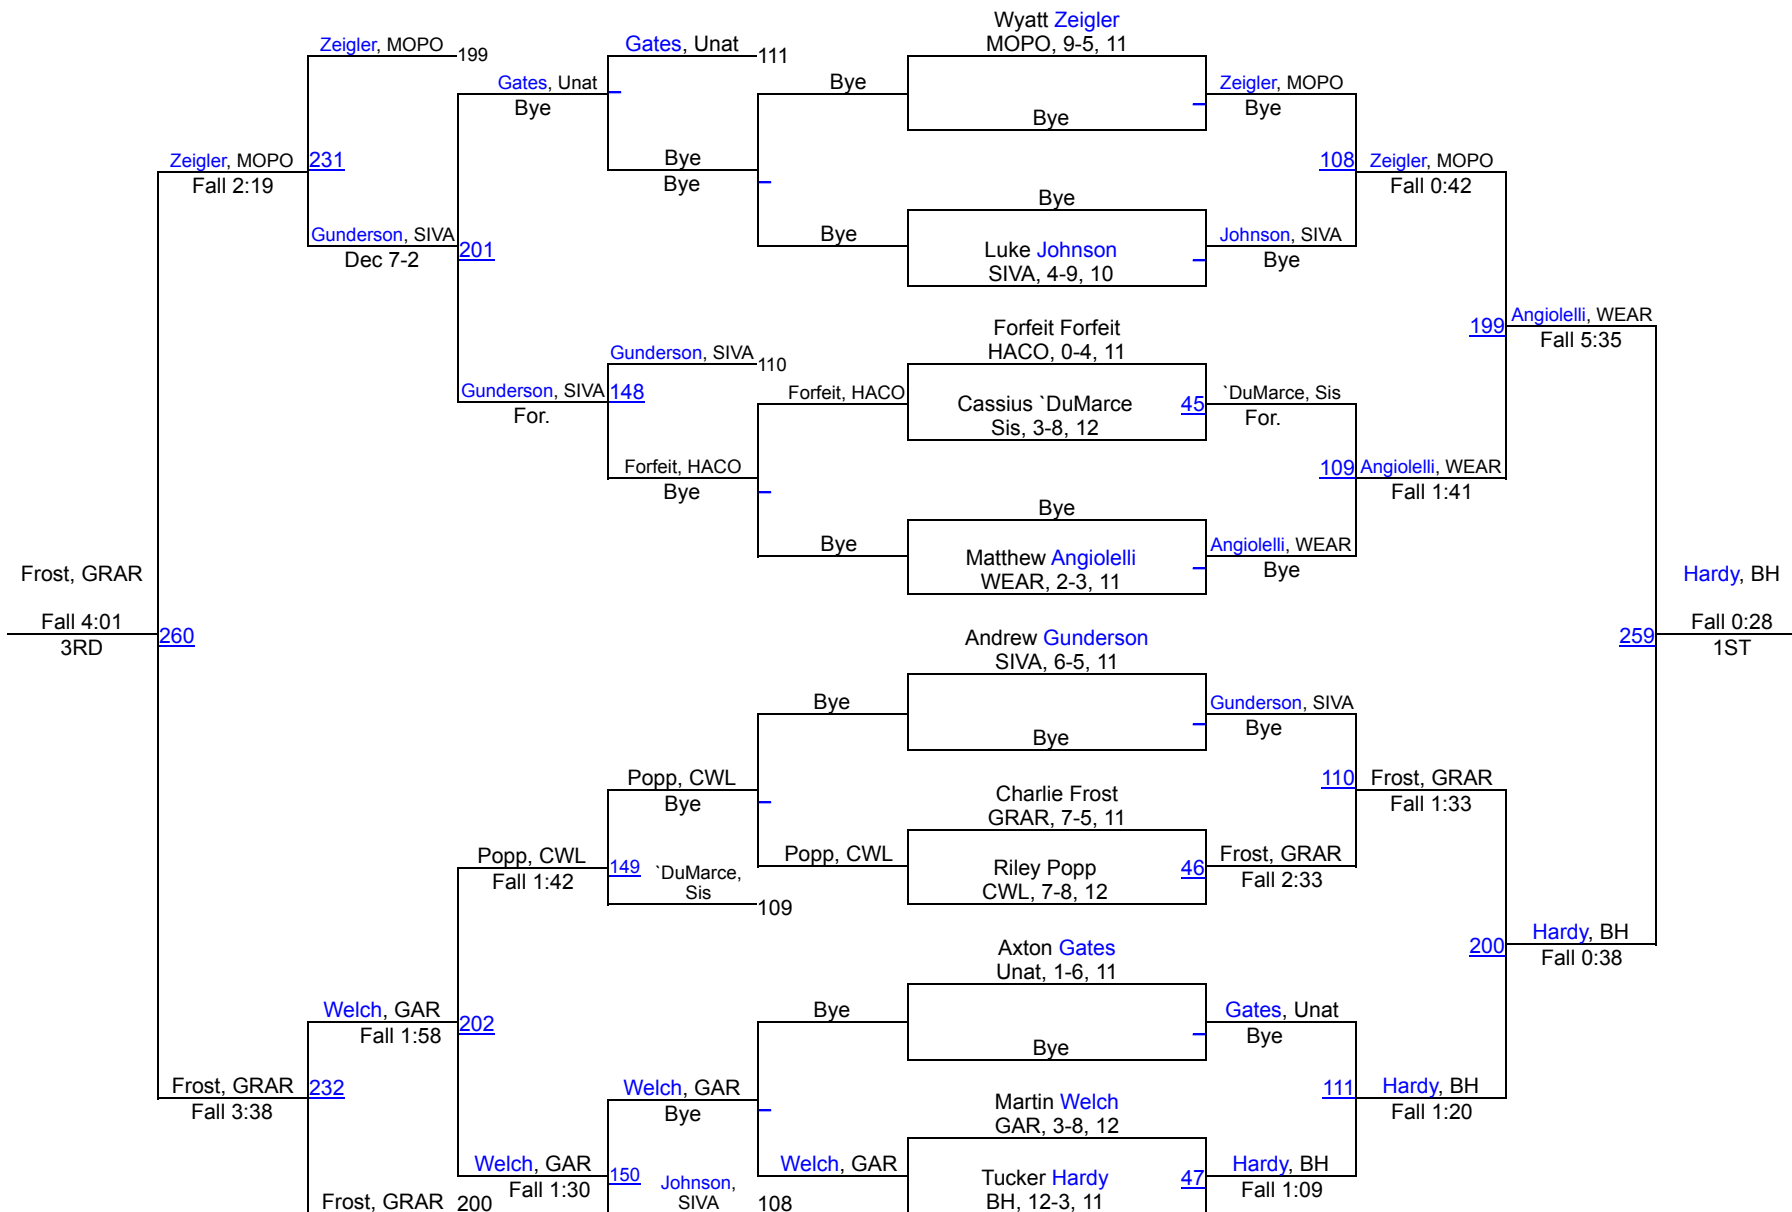

1 Clark/Willow Lake	195
2 Groton Area	147.5
3 Miller	145.5
4 Sisseton	144
5 Deuel	131.5
6 Britton/Hecla	100
7 Garretson	99
8 Sully Buttes	79.5
9 Webster Area	59.5
10 Sioux Valley	57
11 Mobridge/Pollock	32
12 Warner/Northwestern	24
13 Hamlin	23
14 Ipswich-Bowdle	12
15 Baltic	10
16 Ortonville	4

Webster Area Invitational Wrestling

138

Webster Area Invitational Wrestling

Webster Area Invitational Wrestling

150

Webster Area Invitational Wrestling

157

Webster Area Invitational Wrestling

165

Webster Area Invitational Wrestling

175

Webster Area Invitational Wrestling

190

Webster Area Invitational Wrestling

215

Webster Area Invitational Wrestling