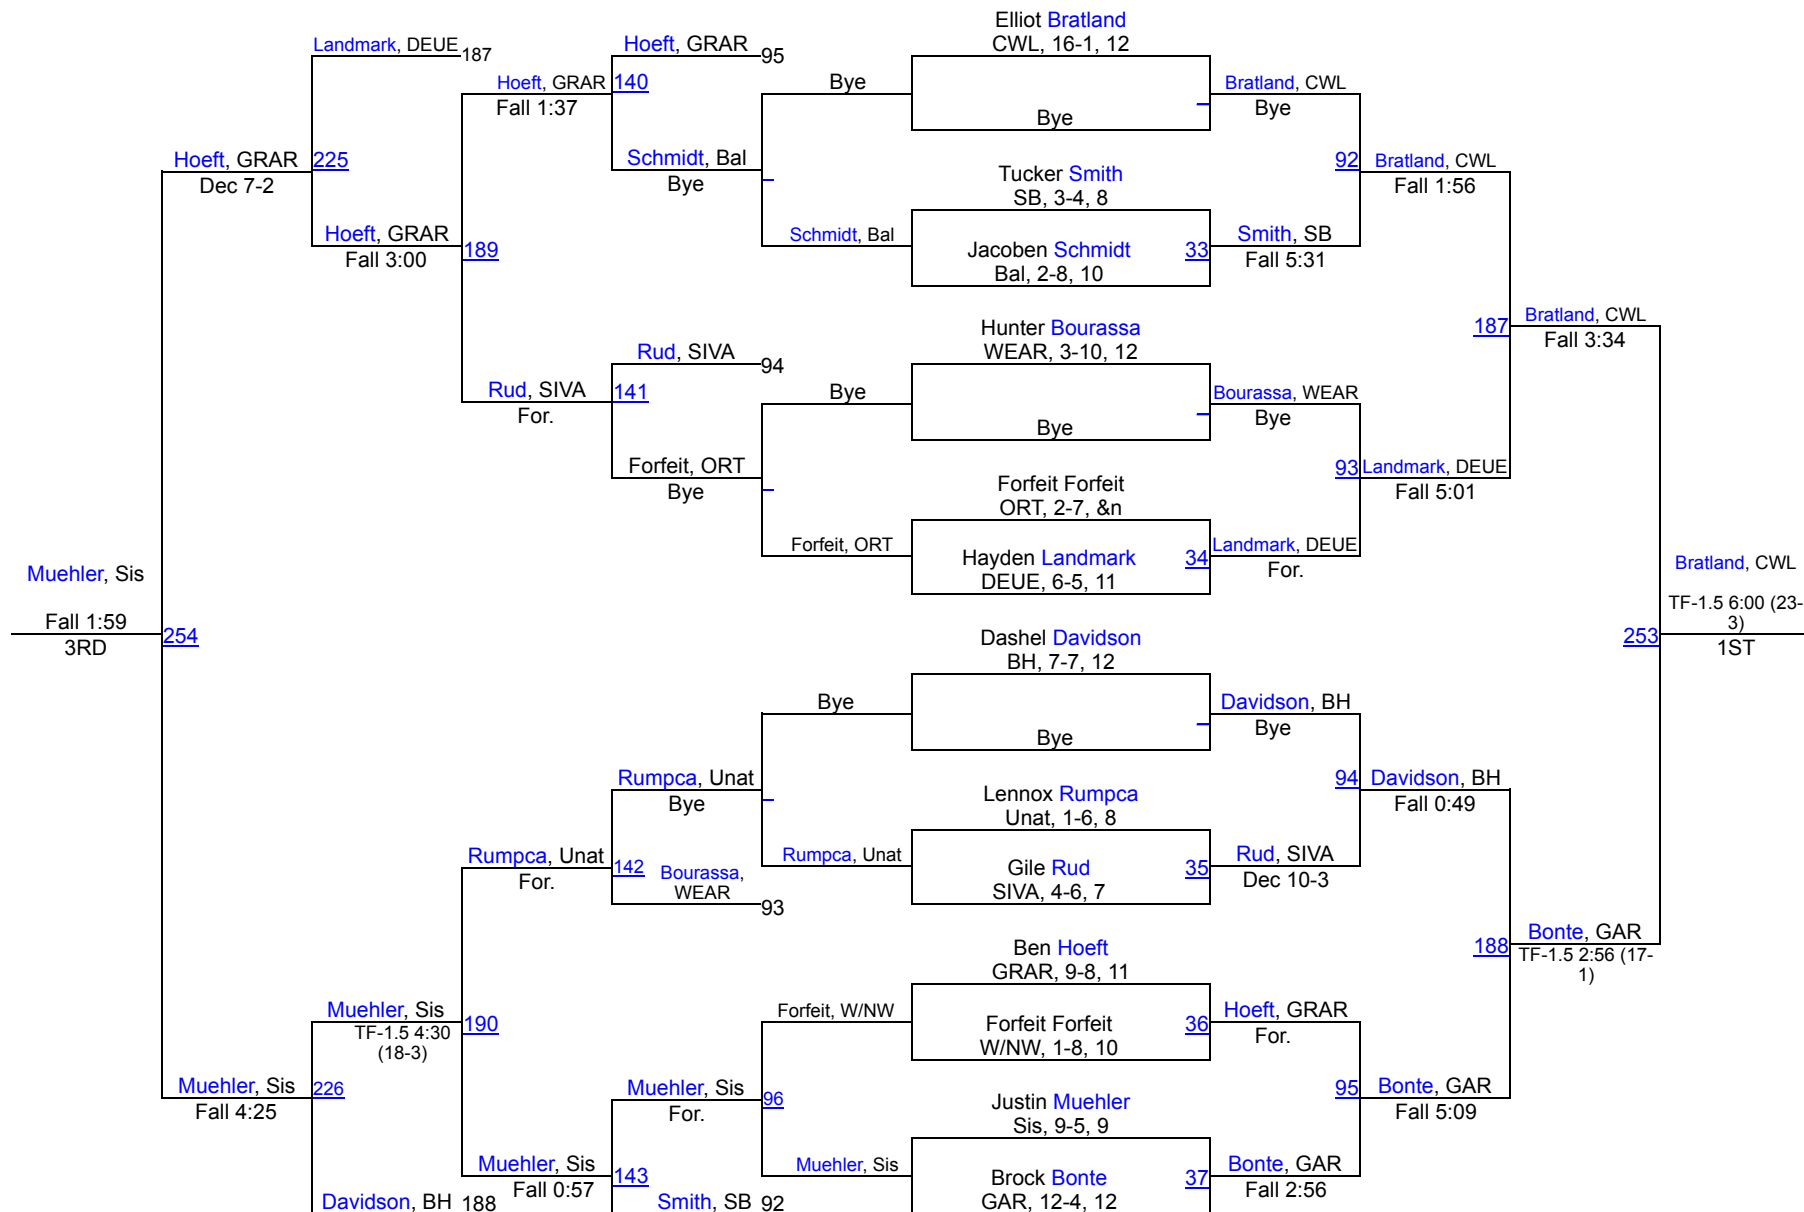

1 Clark/Willow Lake	195
2 Groton Area	147.5
3 Miller	145.5
4 Sisseton	144
5 Deuel	131.5
6 Britton/Hecla	100
7 Garretson	99
8 Sully Buttes	79.5
9 Webster Area	59.5
10 Sioux Valley	57
11 Mobridge/Pollock	32
12 Warner/Northwestern	24
13 Hamlin	23
14 Ipswich-Bowdle	12
15 Baltic	10
16 Ortonville	4

Webster Area Invitational Wrestling

Webster Area Invitational Wrestling

113

Webster Area Invitational Wrestling

120

Webster Area Invitational Wrestling

126

Webster Area Invitational Wrestling

Webster Area Invitational Wrestling

138

Webster Area Invitational Wrestling

Webster Area Invitational Wrestling

150

Webster Area Invitational Wrestling

157

Webster Area Invitational Wrestling

165

Webster Area Invitational Wrestling

175

Webster Area Invitational Wrestling

190

Webster Area Invitational Wrestling

215

Webster Area Invitational Wrestling