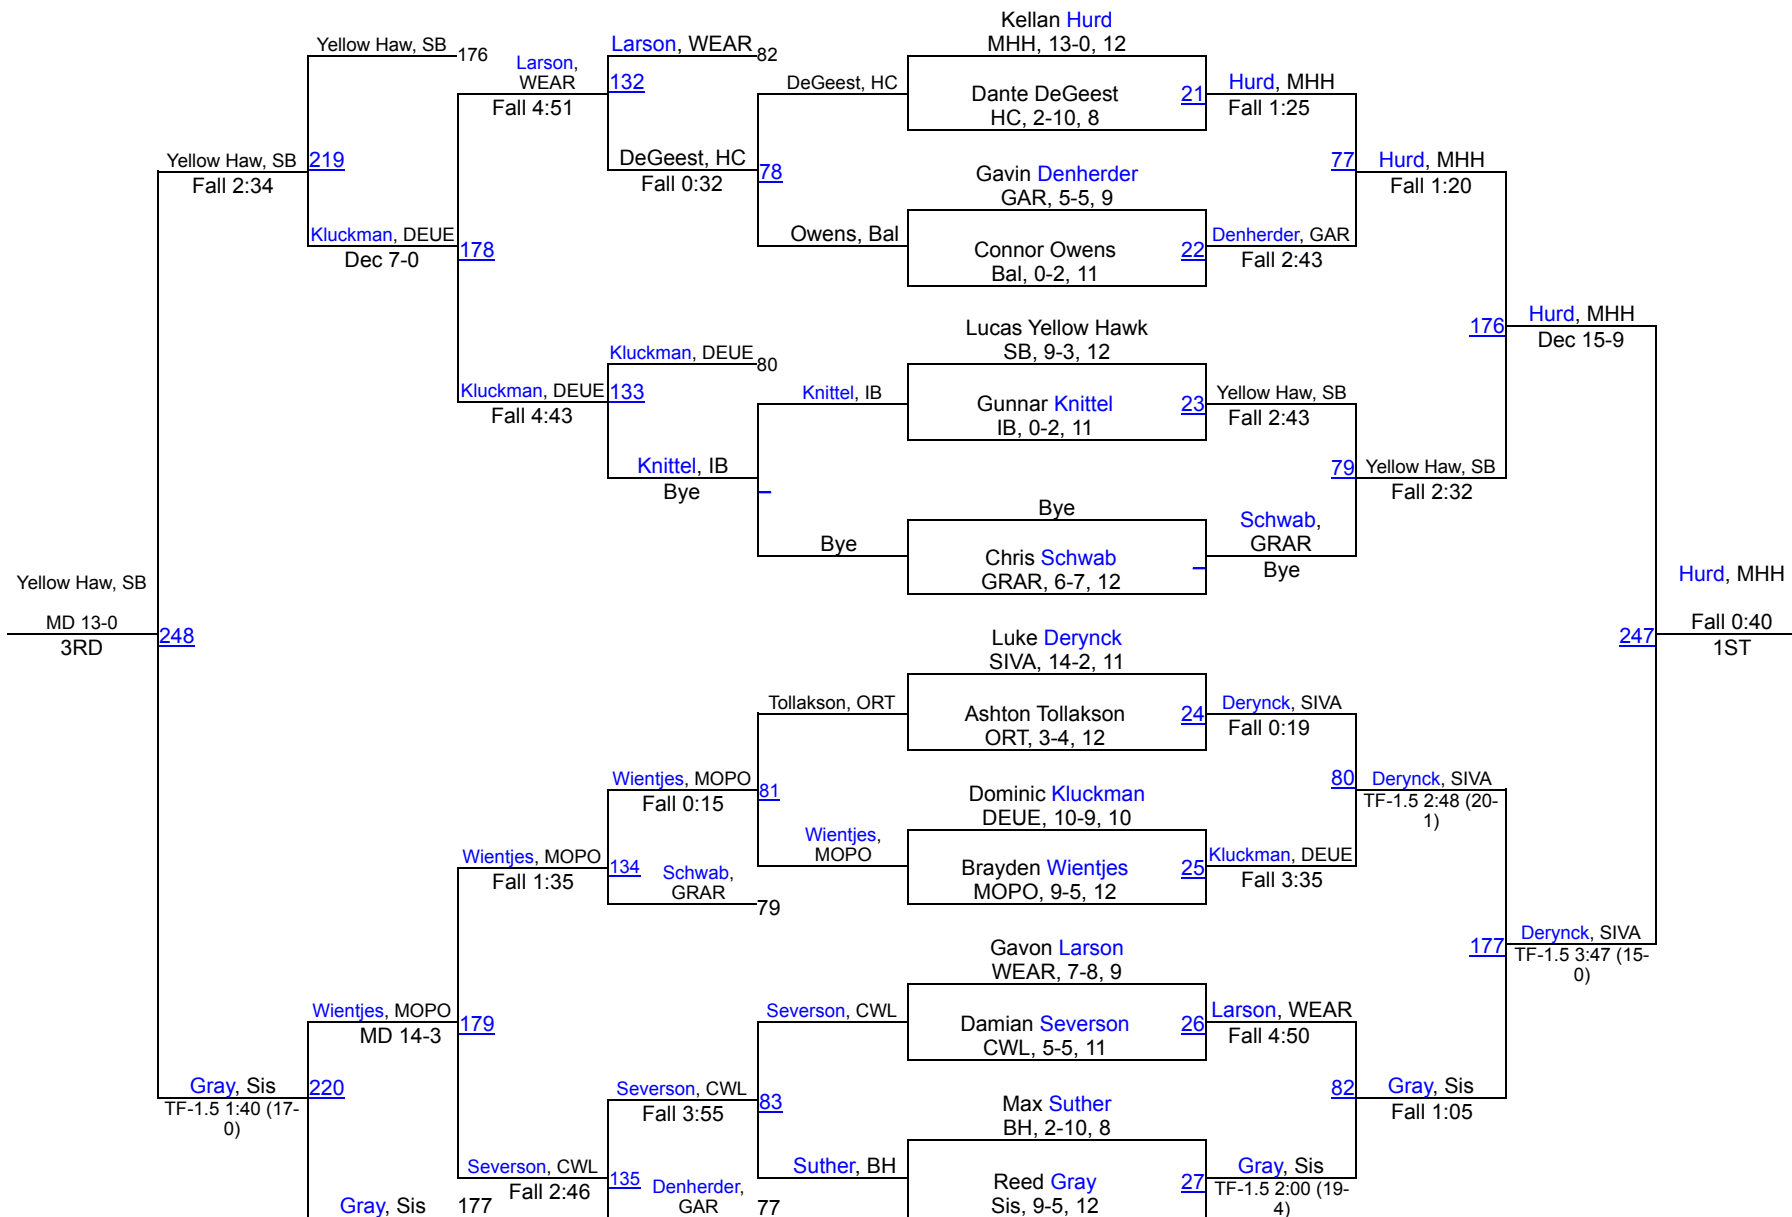

1 Clark/Willow Lake	195
2 Groton Area	147.5
3 Miller	145.5
4 Sisseton	144
5 Deuel	131.5
6 Britton/Hecla	100
7 Garretson	99
8 Sully Buttes	79.5
9 Webster Area	59.5
10 Sioux Valley	57
11 Mobridge/Pollock	32
12 Warner/Northwestern	24
13 Hamlin	23
14 Ipswich-Bowdle	12
15 Baltic	10
16 Ortonville	4

Webster Area Invitational Wrestling

Webster Area Invitational Wrestling

113

Webster Area Invitational Wrestling

120

Webster Area Invitational Wrestling

126

Webster Area Invitational Wrestling

Webster Area Invitational Wrestling

138

Webster Area Invitational Wrestling

Webster Area Invitational Wrestling

150

Webster Area Invitational Wrestling

157

Webster Area Invitational Wrestling