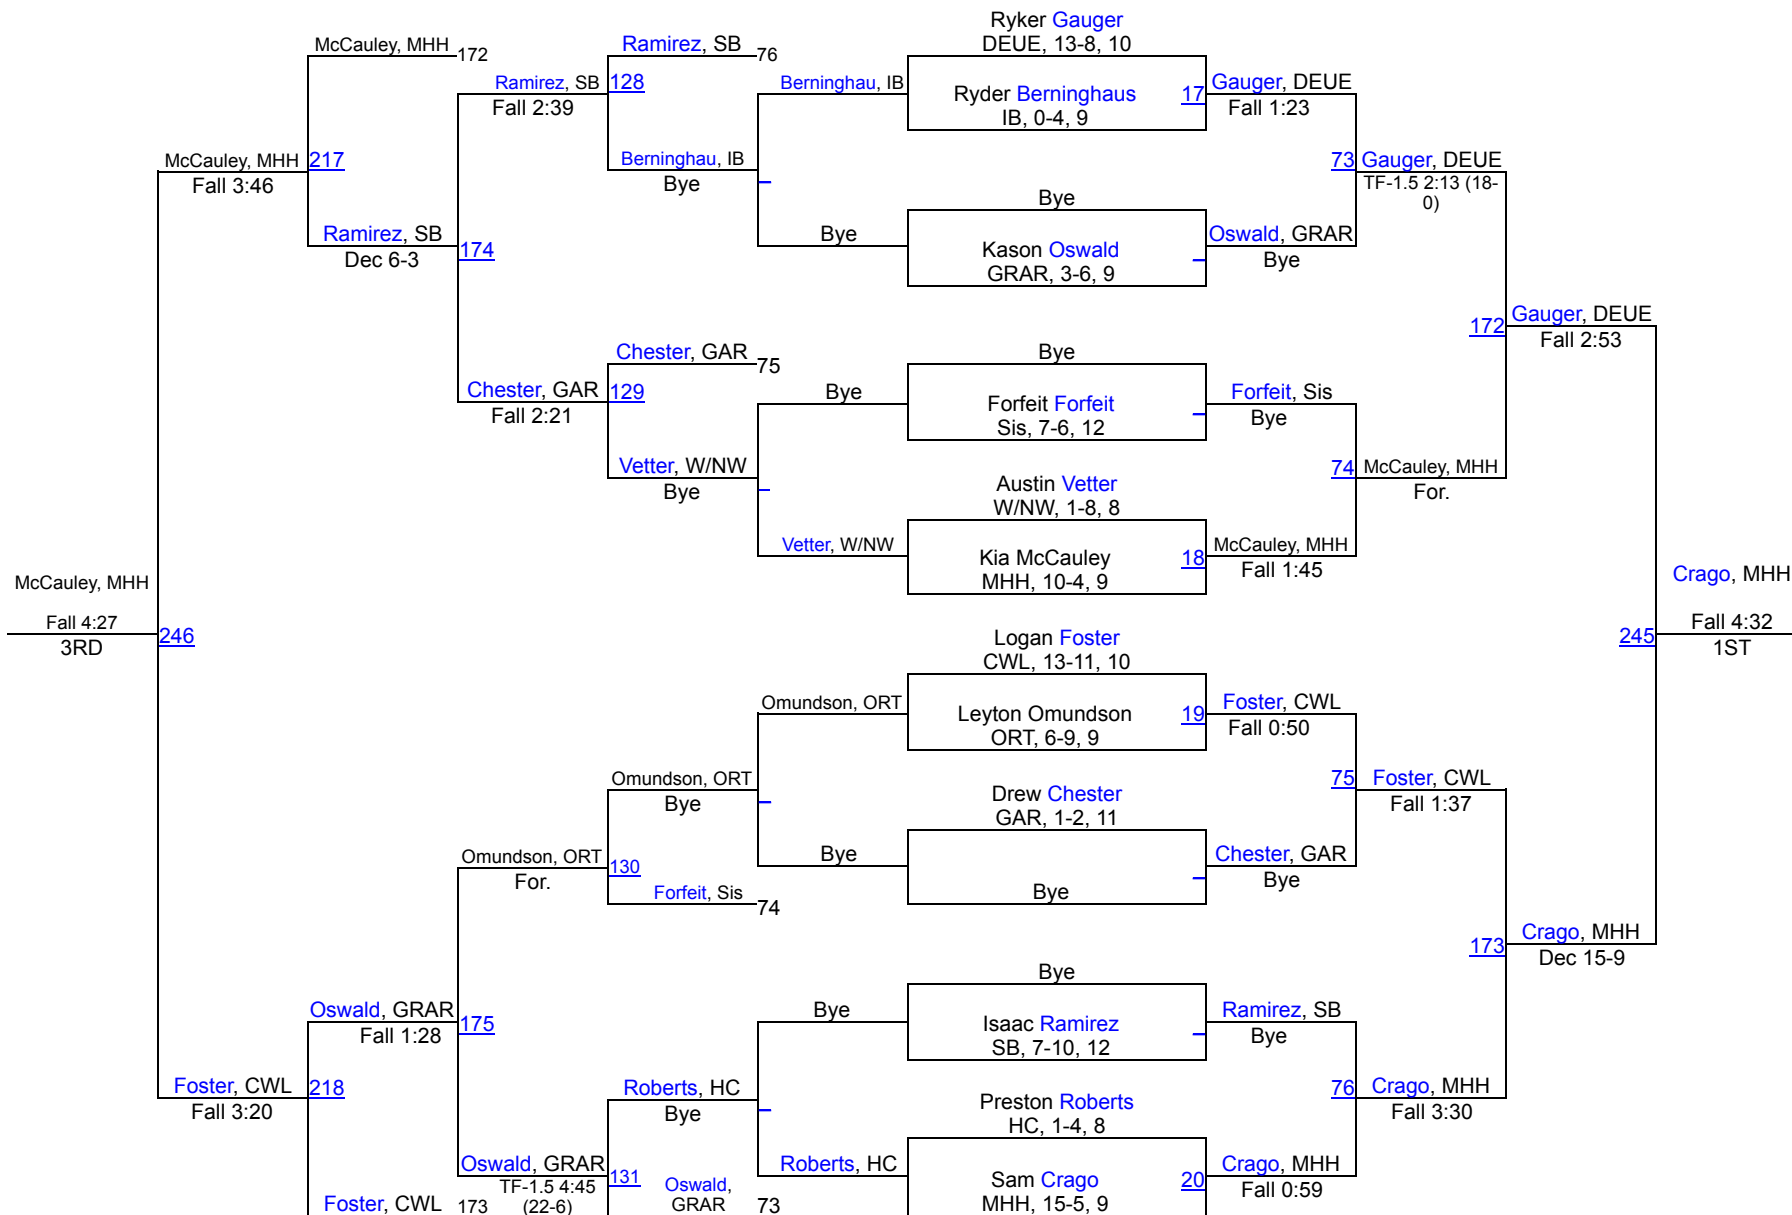

1 Clark/Willow Lake	195
2 Groton Area	147.5
3 Miller	145.5
4 Sisseton	144
5 Deuel	131.5
6 Britton/Hecla	100
7 Garretson	99
8 Sully Buttes	79.5
9 Webster Area	59.5
10 Sioux Valley	57
11 Mobridge/Pollock	32
12 Warner/Northwestern	24
13 Hamlin	23
14 Ipswich-Bowdle	12
15 Baltic	10
16 Ortonville	4

Webster Area Invitational Wrestling

Webster Area Invitational Wrestling

113

Webster Area Invitational Wrestling

120

Webster Area Invitational Wrestling

126

Webster Area Invitational Wrestling

Webster Area Invitational Wrestling

138

Webster Area Invitational Wrestling

Webster Area Invitational Wrestling

150

Webster Area Invitational Wrestling

157

Webster Area Invitational Wrestling