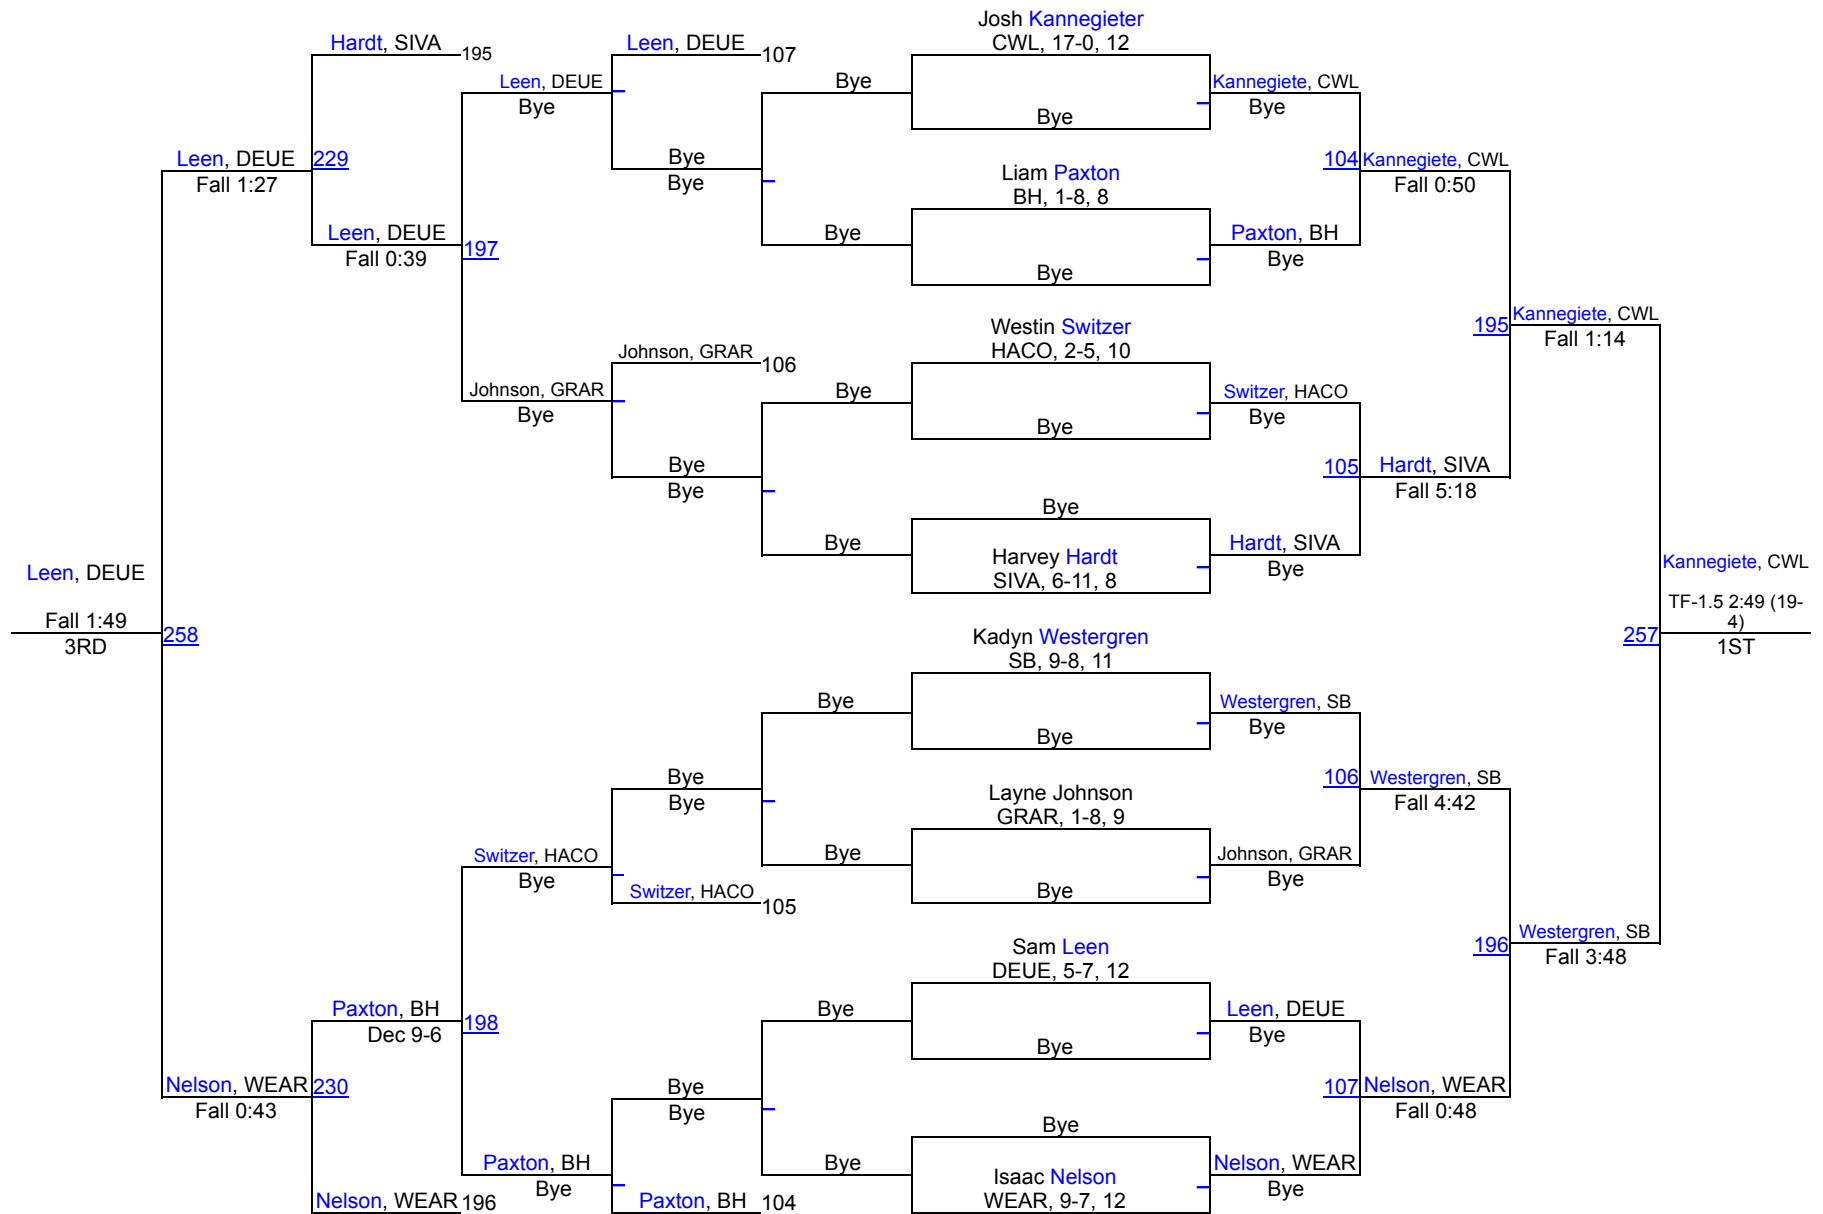

1 Clark/Willow Lake	195
2 Groton Area	147.5
3 Miller	145.5
4 Sisseton	144
5 Deuel	131.5
6 Britton/Hecla	100
7 Garretson	99
8 Sully Buttes	79.5
9 Webster Area	59.5
10 Sioux Valley	57
11 Mobridge/Pollock	32
12 Warner/Northwestern	24
13 Hamlin	23
14 Ipswich-Bowdle	12
15 Baltic	10
16 Ortonville	4

Webster Area Invitational Wrestling

Webster Area Invitational Wrestling

113

Webster Area Invitational Wrestling

120

Webster Area Invitational Wrestling

126

Webster Area Invitational Wrestling

Webster Area Invitational Wrestling

138

Webster Area Invitational Wrestling

Webster Area Invitational Wrestling

150

Webster Area Invitational Wrestling

157

Webster Area Invitational Wrestling

165

Webster Area Invitational Wrestling

175

Webster Area Invitational Wrestling

190

Webster Area Invitational Wrestling

215

Webster Area Invitational Wrestling