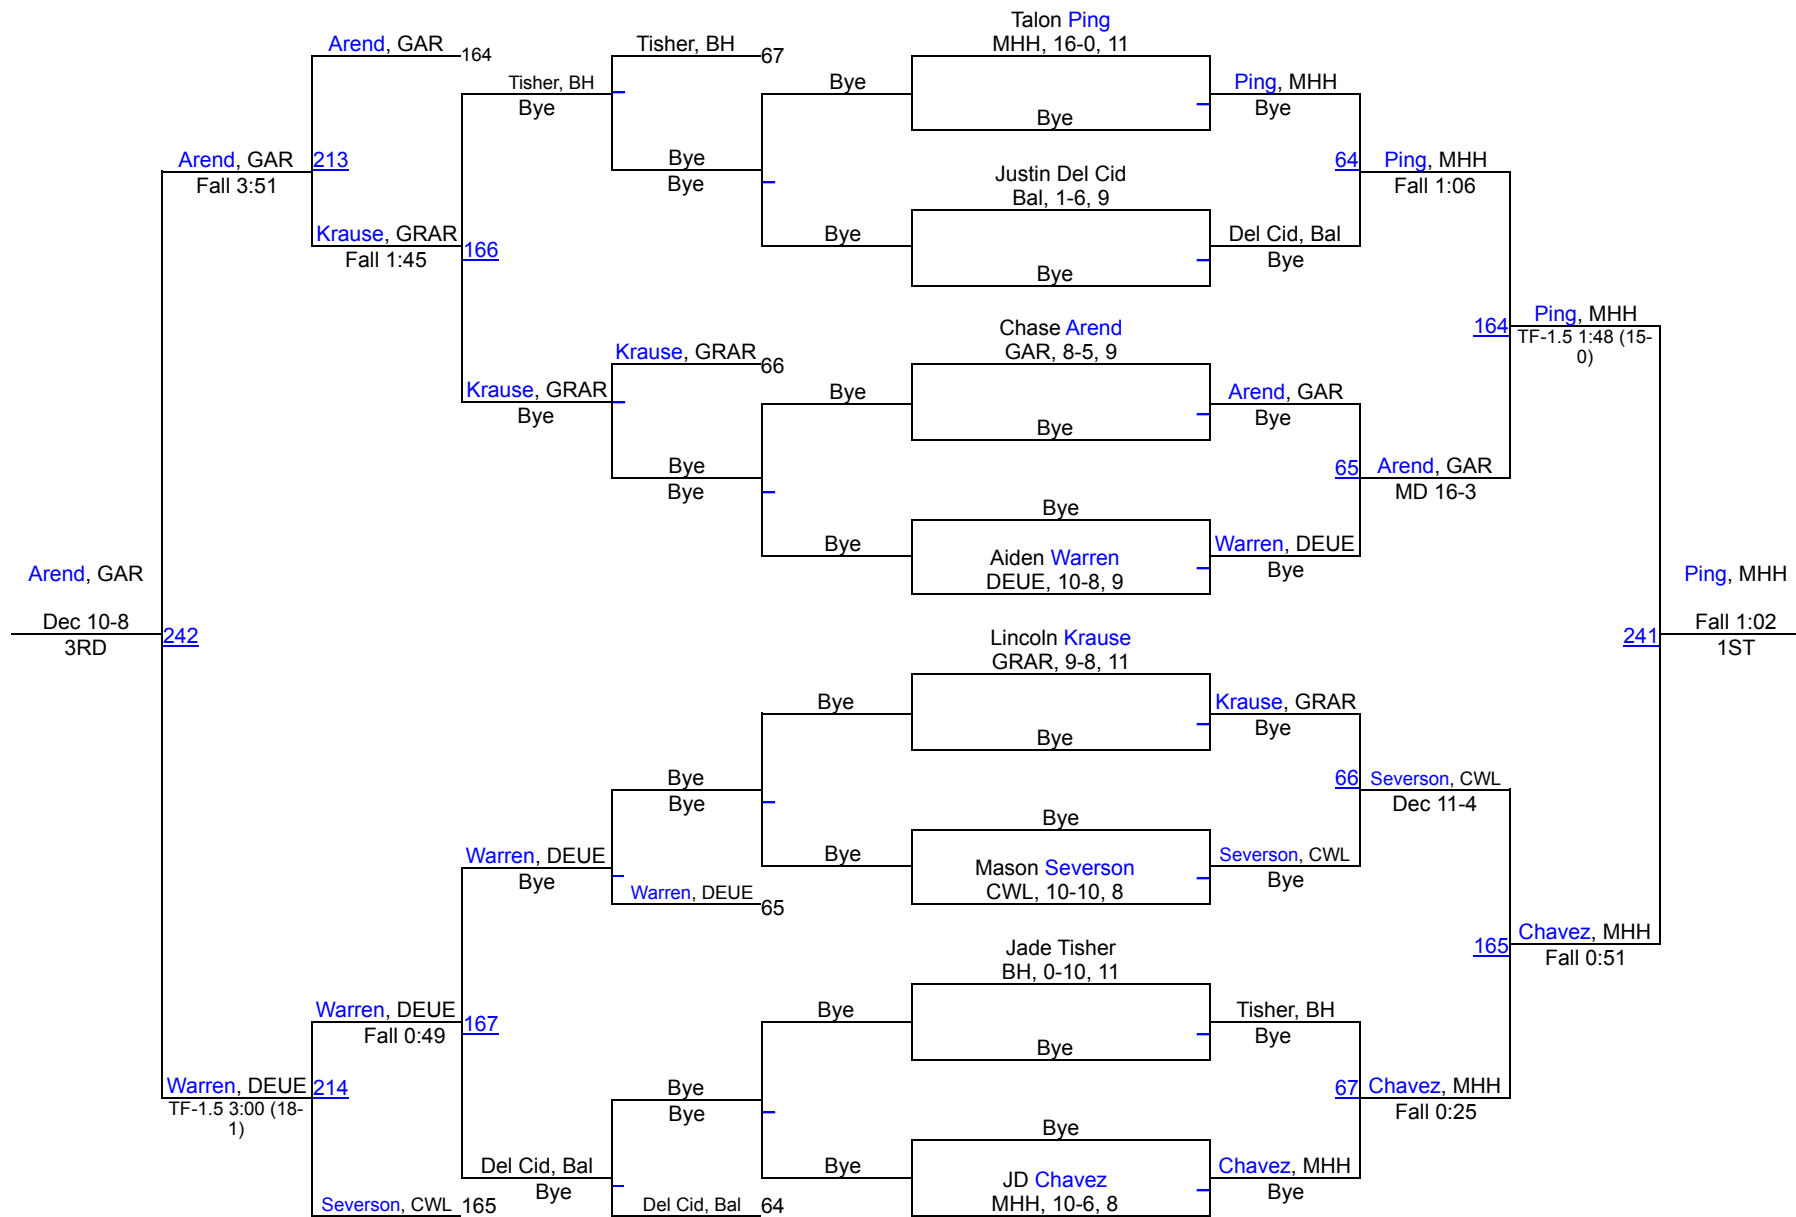

1 Clark/Willow Lake	195
2 Groton Area	147.5
3 Miller	145.5
4 Sisseton	144
5 Deuel	131.5
6 Britton/Hecla	100
7 Garretson	99
8 Sully Buttes	79.5
9 Webster Area	59.5
10 Sioux Valley	57
11 Mobridge/Pollock	32
12 Warner/Northwestern	24
13 Hamlin	23
14 Ipswich-Bowdle	12
15 Baltic	10
16 Ortonville	4

Webster Area Invitational Wrestling

Webster Area Invitational Wrestling

113

Webster Area Invitational Wrestling

120

Webster Area Invitational Wrestling

126

Webster Area Invitational Wrestling

Webster Area Invitational Wrestling

138

Webster Area Invitational Wrestling

Webster Area Invitational Wrestling

150

Webster Area Invitational Wrestling

157

Webster Area Invitational Wrestling

165

Webster Area Invitational Wrestling

175

Webster Area Invitational Wrestling

190

Webster Area Invitational Wrestling

215

Webster Area Invitational Wrestling