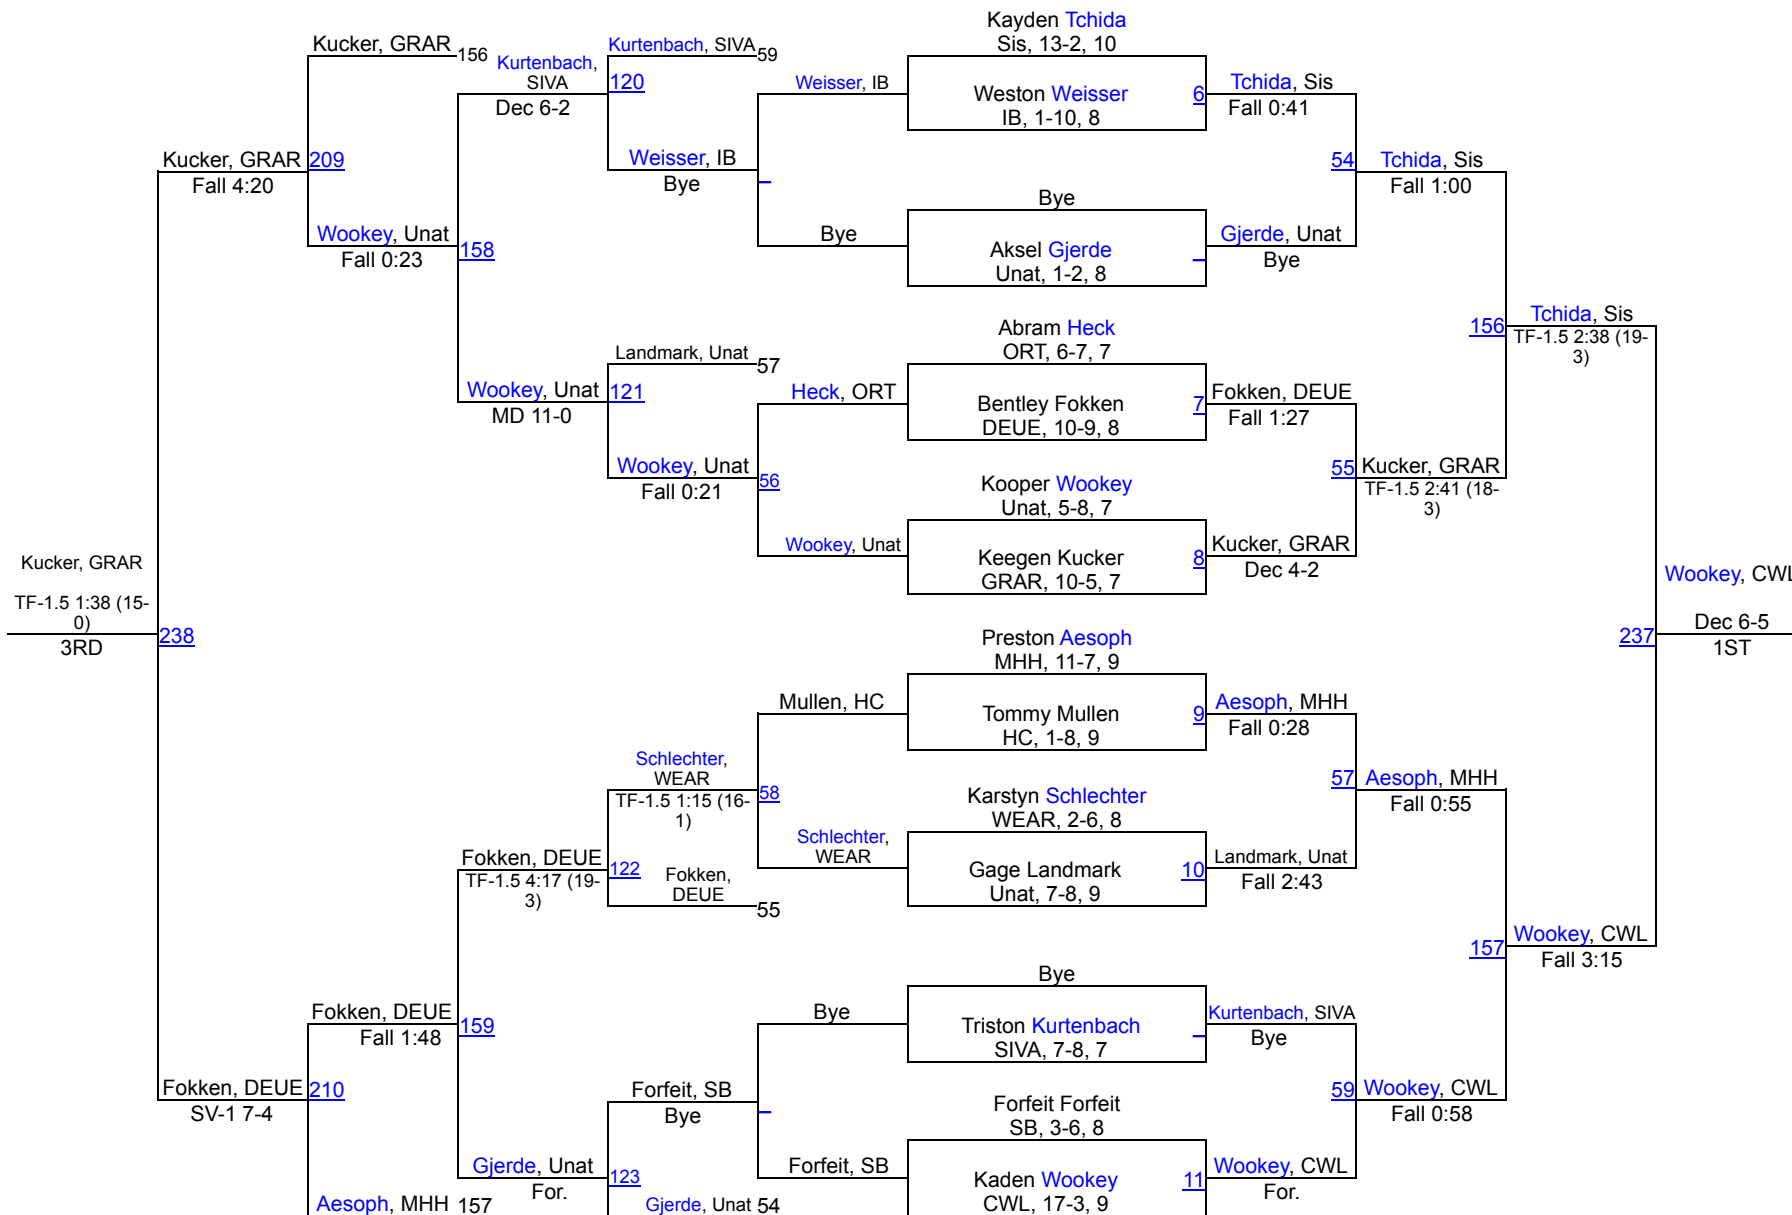

1 Clark/Willow Lake	195
2 Groton Area	147.5
3 Miller	145.5
4 Sisseton	144
5 Deuel	131.5
6 Britton/Hecla	100
7 Garretson	99
8 Sully Buttes	79.5
9 Webster Area	59.5
10 Sioux Valley	57
11 Mobridge/Pollock	32
12 Warner/Northwestern	24
13 Hamlin	23
14 Ipswich-Bowdle	12
15 Baltic	10
16 Ortonville	4

Webster Area Invitational Wrestling

Webster Area Invitational Wrestling

113

Webster Area Invitational Wrestling

120

Webster Area Invitational Wrestling

126

Webster Area Invitational Wrestling

Webster Area Invitational Wrestling

138

Webster Area Invitational Wrestling

Webster Area Invitational Wrestling

150

Webster Area Invitational Wrestling

157

Webster Area Invitational Wrestling