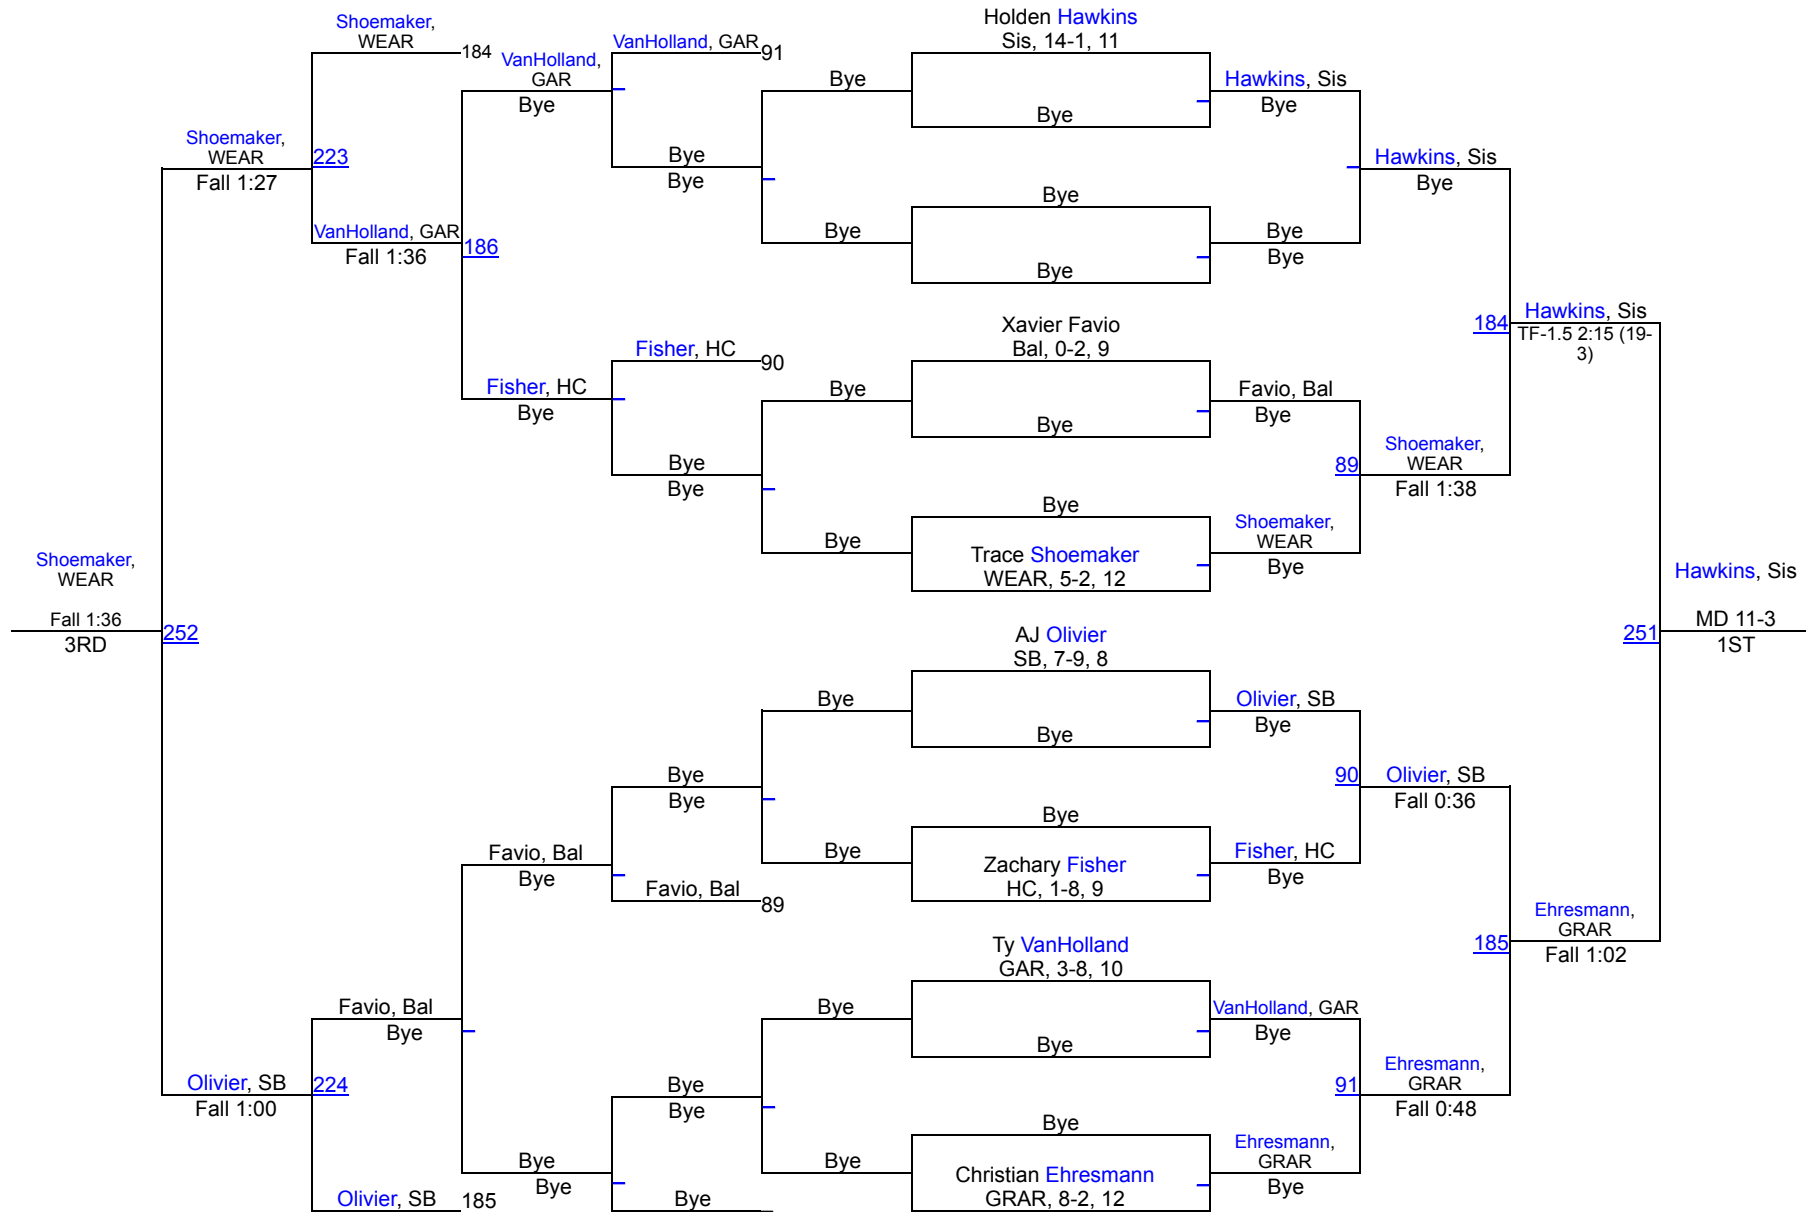

1 Clark/Willow Lake	195
2 Groton Area	147.5
3 Miller	145.5
4 Sisseton	144
5 Deuel	131.5
6 Britton/Hecla	100
7 Garretson	99
8 Sully Buttes	79.5
9 Webster Area	59.5
10 Sioux Valley	57
11 Mobridge/Pollock	32
12 Warner/Northwestern	24
13 Hamlin	23
14 Ipswich-Bowdle	12
15 Baltic	10
16 Ortonville	4

Webster Area Invitational Wrestling

Webster Area Invitational Wrestling

113

Webster Area Invitational Wrestling

120

Webster Area Invitational Wrestling

126

Webster Area Invitational Wrestling

Webster Area Invitational Wrestling

138

Webster Area Invitational Wrestling

Webster Area Invitational Wrestling

150

Webster Area Invitational Wrestling

157

Webster Area Invitational Wrestling

165

Webster Area Invitational Wrestling

175

Webster Area Invitational Wrestling

190

Webster Area Invitational Wrestling

215

Webster Area Invitational Wrestling