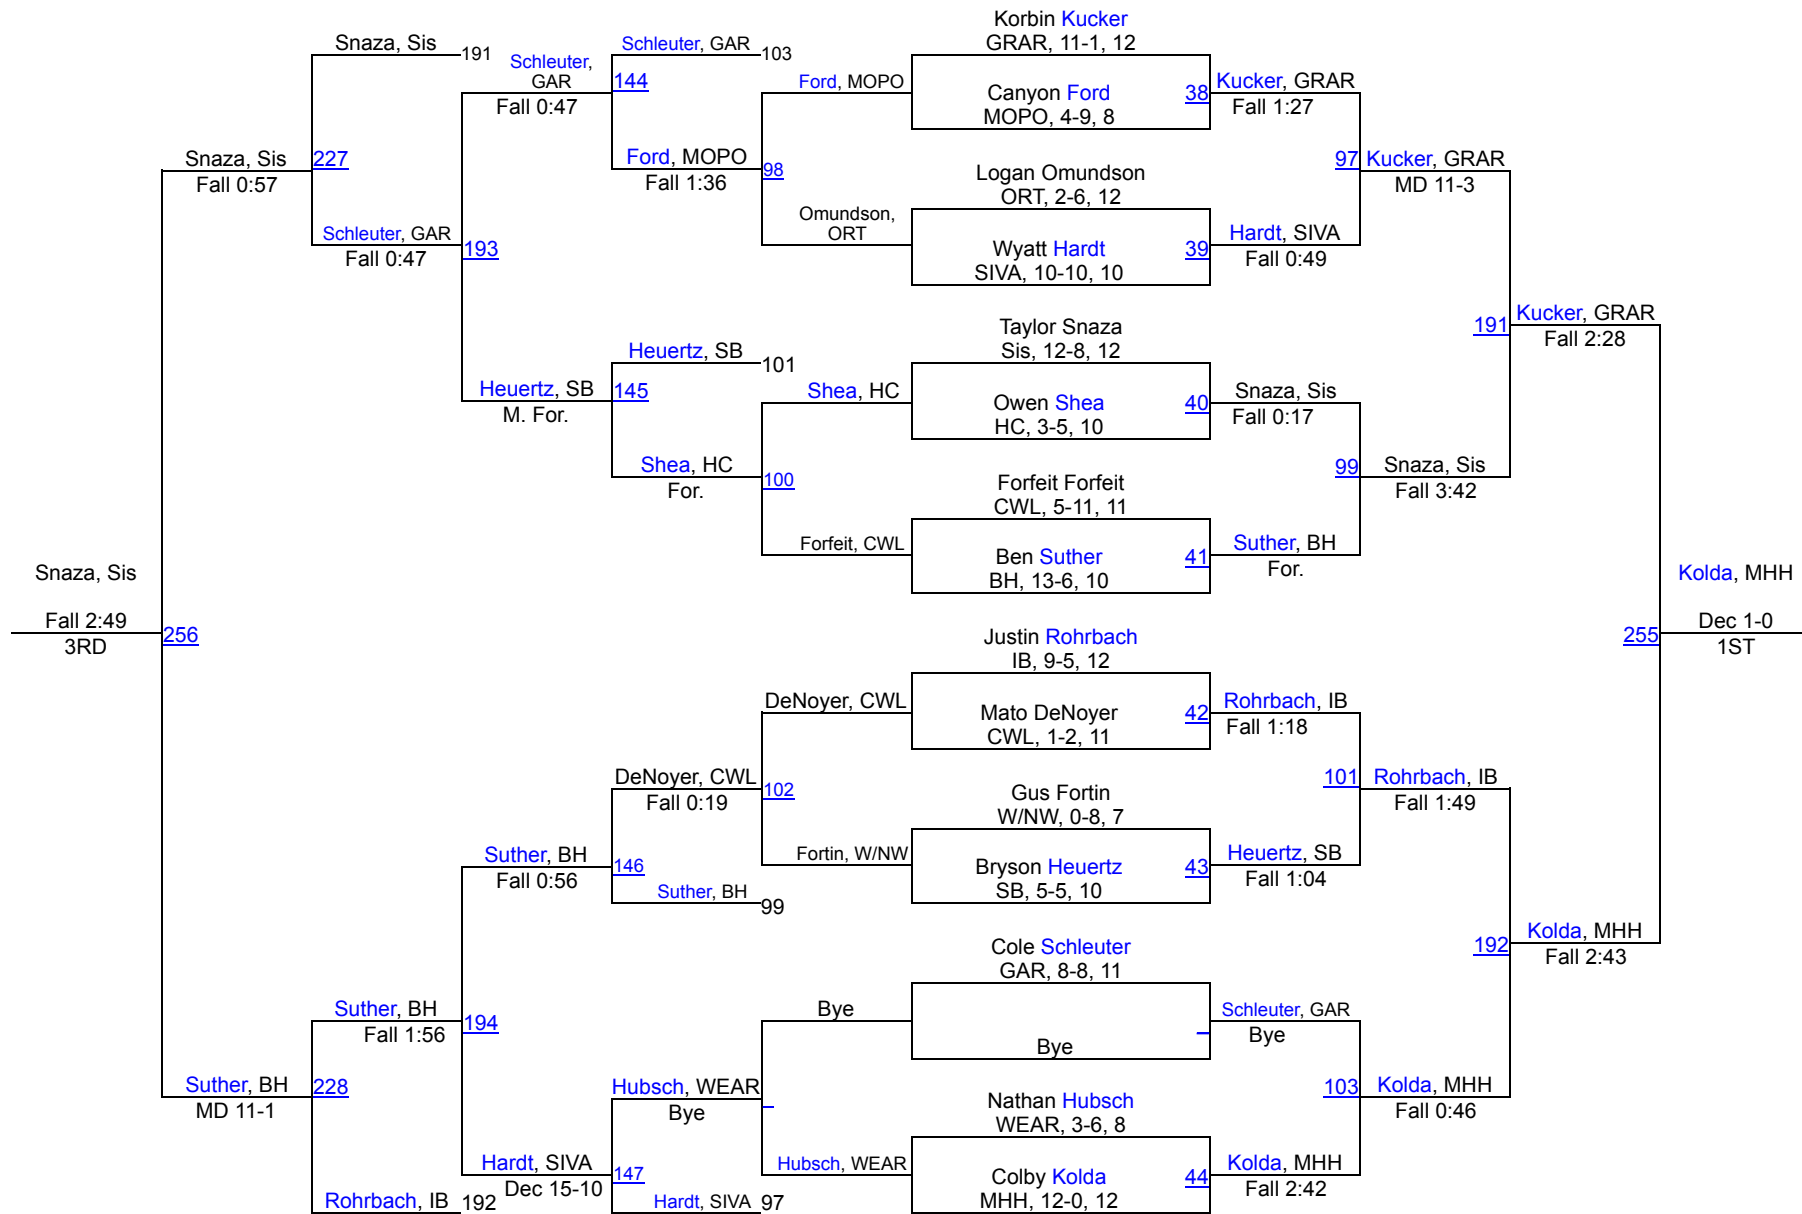

1 Clark/Willow Lake	195
2 Groton Area	147.5
3 Miller	145.5
4 Sisseton	144
5 Deuel	131.5
6 Britton/Hecla	100
7 Garretson	99
8 Sully Buttes	79.5
9 Webster Area	59.5
10 Sioux Valley	57
11 Mobridge/Pollock	32
12 Warner/Northwestern	24
13 Hamlin	23
14 Ipswich-Bowdle	12
15 Baltic	10
16 Ortonville	4

Webster Area Invitational Wrestling

Webster Area Invitational Wrestling

113

Webster Area Invitational Wrestling

120

Webster Area Invitational Wrestling

126

Webster Area Invitational Wrestling

Webster Area Invitational Wrestling

138

Webster Area Invitational Wrestling

Webster Area Invitational Wrestling

150

Webster Area Invitational Wrestling

157

Webster Area Invitational Wrestling

165

Webster Area Invitational Wrestling

175

Webster Area Invitational Wrestling

190

Webster Area Invitational Wrestling

215

Webster Area Invitational Wrestling