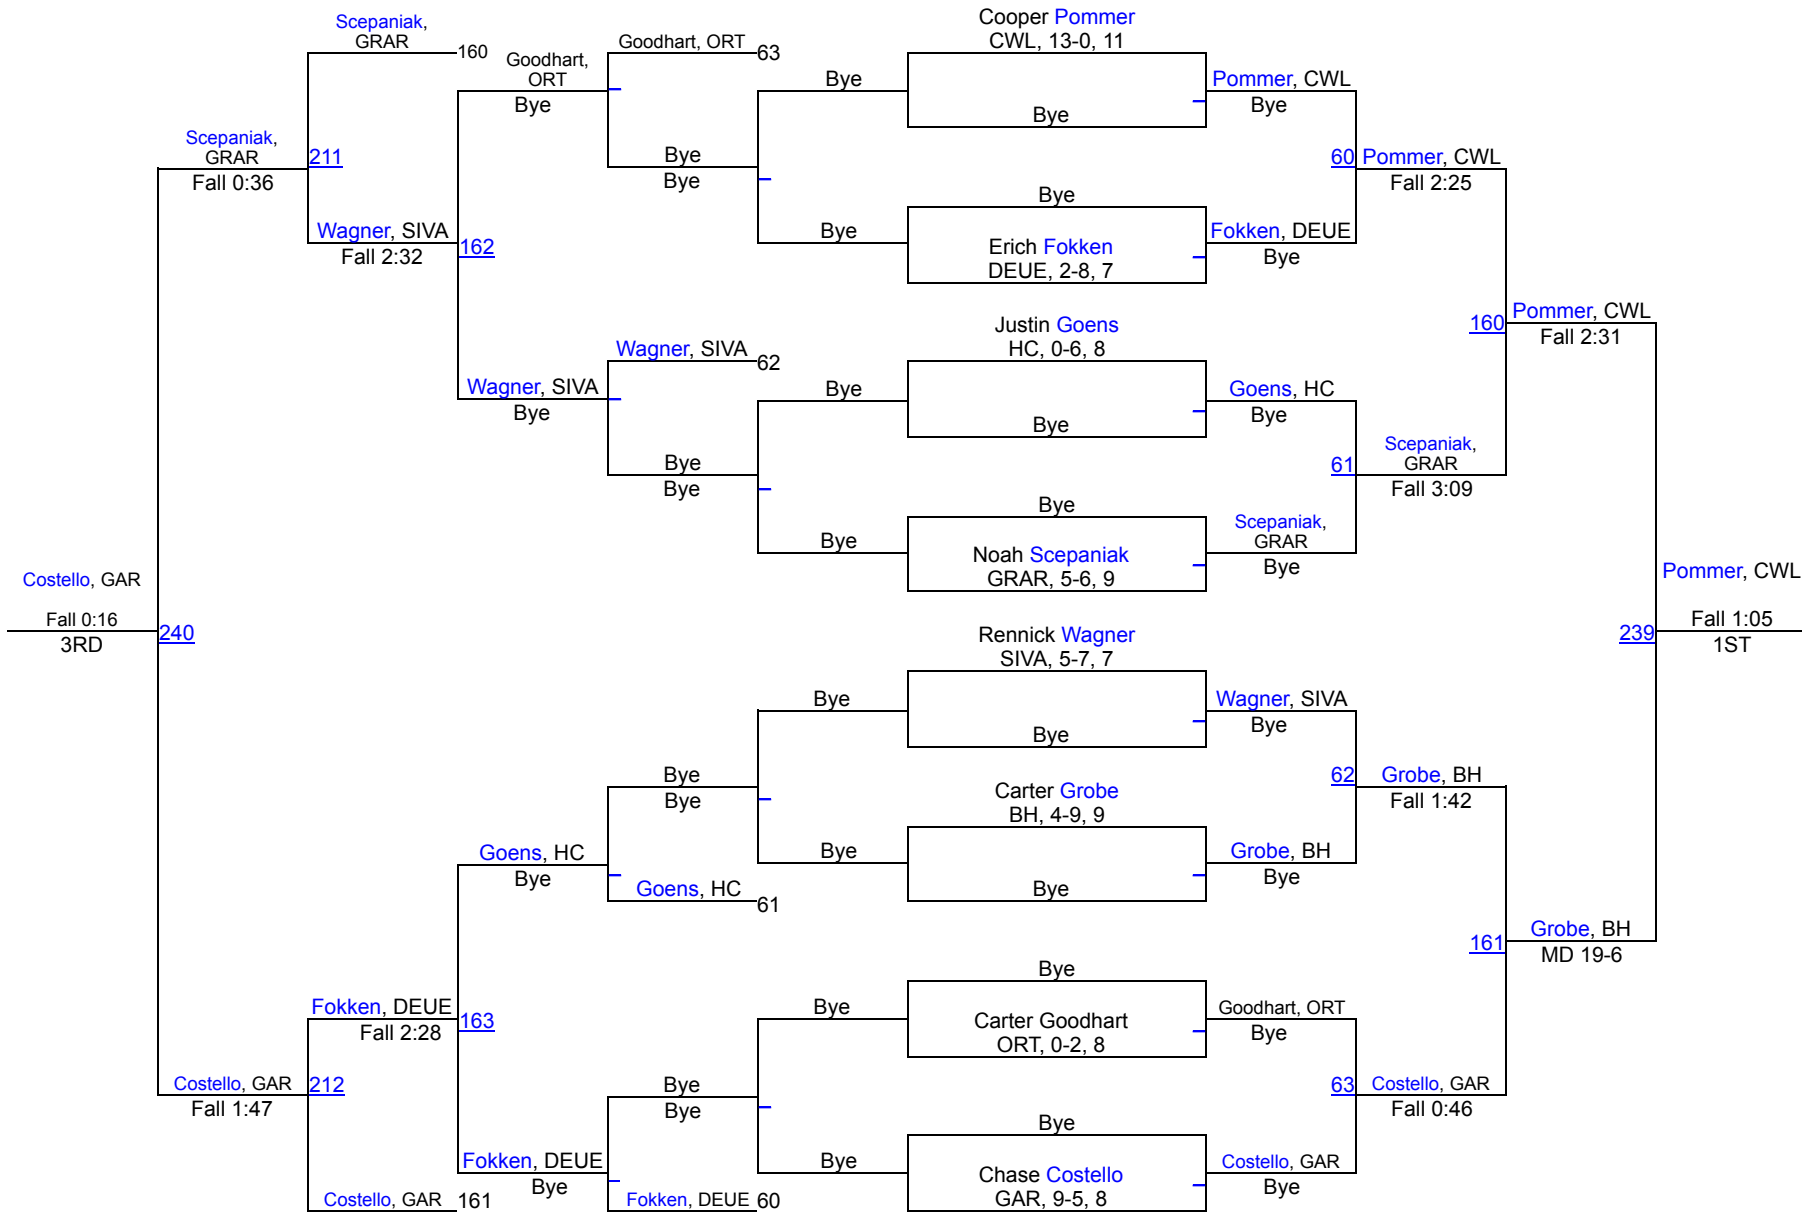

1 Clark/Willow Lake	195
2 Groton Area	147.5
3 Miller	145.5
4 Sisseton	144
5 Deuel	131.5
6 Britton/Hecla	100
7 Garretson	99
8 Sully Buttes	79.5
9 Webster Area	59.5
10 Sioux Valley	57
11 Mobridge/Pollock	32
12 Warner/Northwestern	24
13 Hamlin	23
14 Ipswich-Bowdle	12
15 Baltic	10
16 Ortonville	4

Webster Area Invitational Wrestling

Webster Area Invitational Wrestling

113

Webster Area Invitational Wrestling

120

Webster Area Invitational Wrestling

126

Webster Area Invitational Wrestling

Webster Area Invitational Wrestling

138

Webster Area Invitational Wrestling

Webster Area Invitational Wrestling

150

Webster Area Invitational Wrestling

157

Webster Area Invitational Wrestling

165

Webster Area Invitational Wrestling

175

Webster Area Invitational Wrestling

190

Webster Area Invitational Wrestling

215

Webster Area Invitational Wrestling