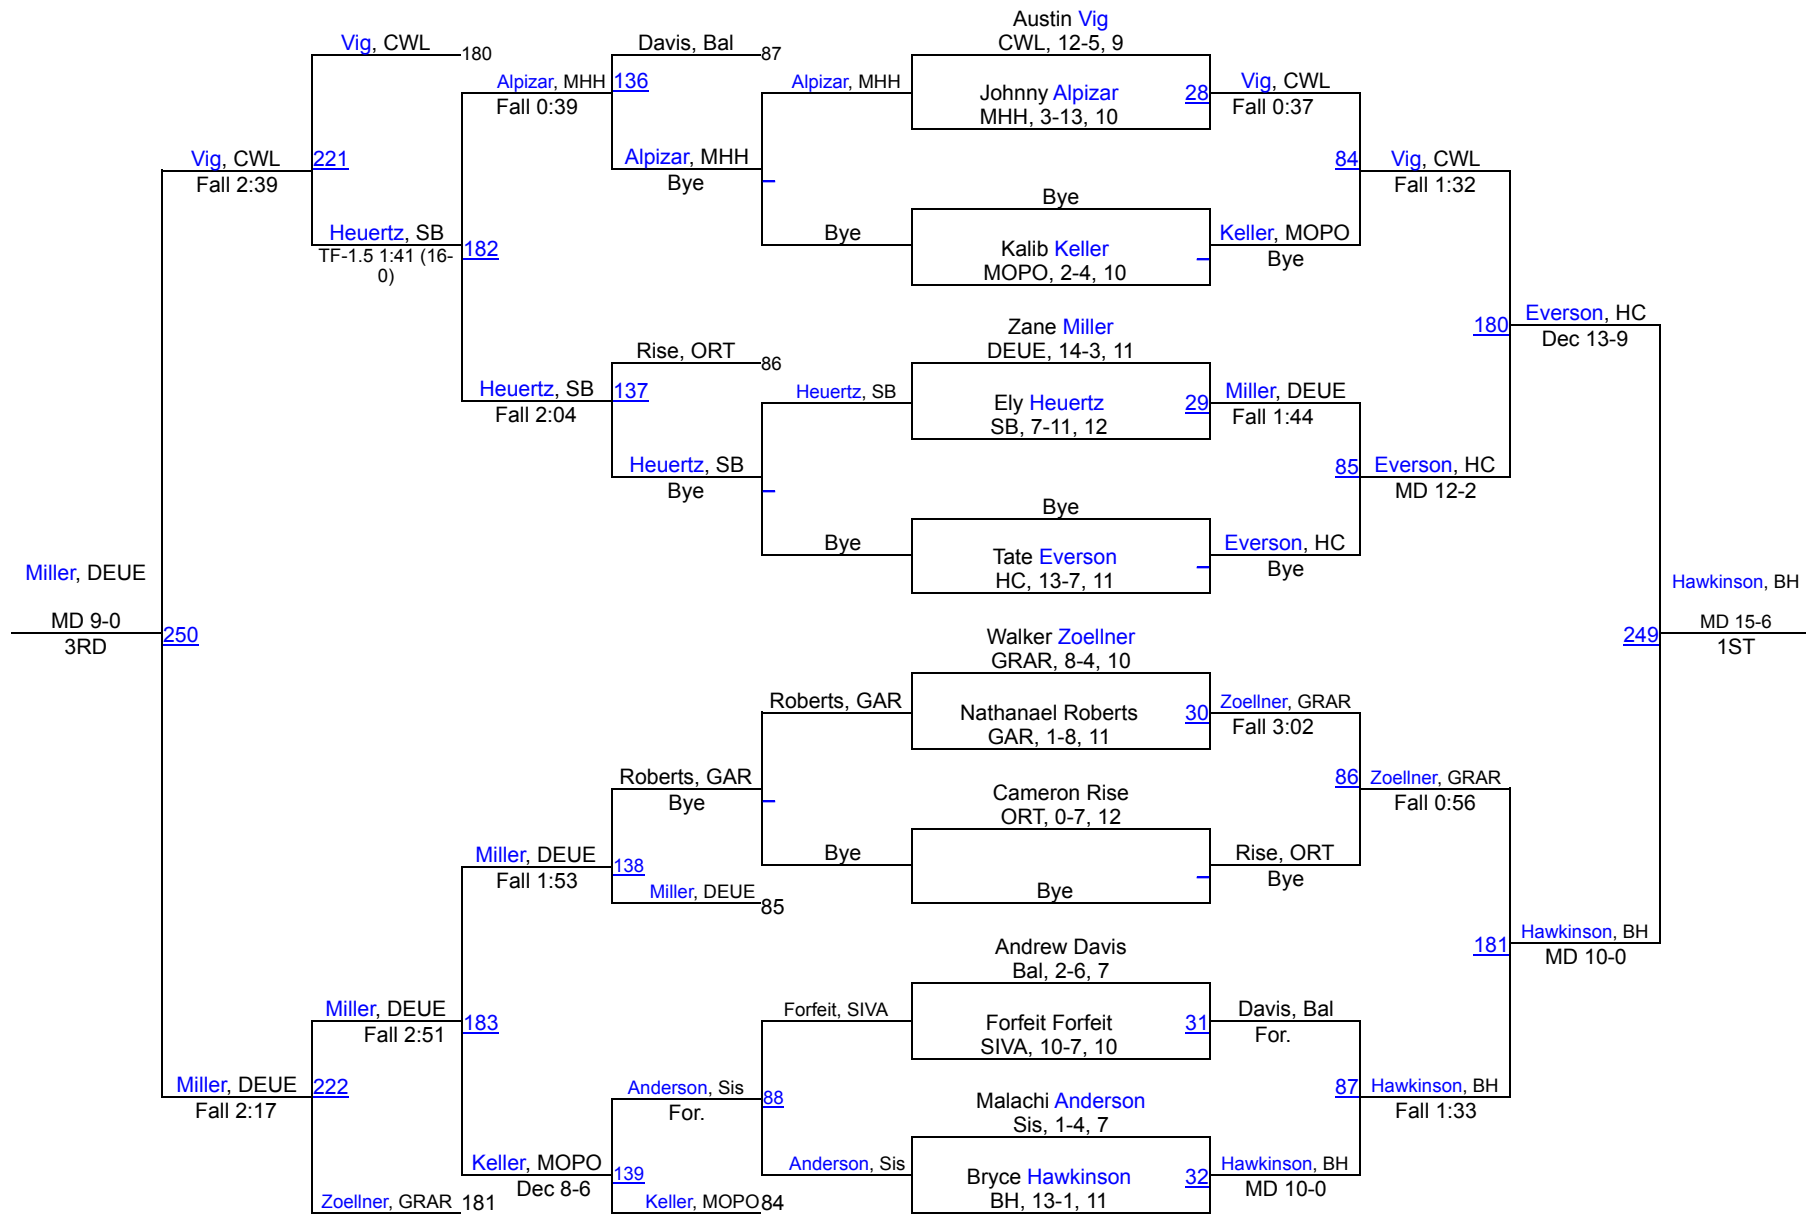

1 Clark/Willow Lake	195
2 Groton Area	147.5
3 Miller	145.5
4 Sisseton	144
5 Deuel	131.5
6 Britton/Hecla	100
7 Garretson	99
8 Sully Buttes	79.5
9 Webster Area	59.5
10 Sioux Valley	57
11 Mobridge/Pollock	32
12 Warner/Northwestern	24
13 Hamlin	23
14 Ipswich-Bowdle	12
15 Baltic	10
16 Ortonville	4

Webster Area Invitational Wrestling

Webster Area Invitational Wrestling

113

Webster Area Invitational Wrestling

120

Webster Area Invitational Wrestling

126

Webster Area Invitational Wrestling

Webster Area Invitational Wrestling

138

Webster Area Invitational Wrestling

Webster Area Invitational Wrestling

150

Webster Area Invitational Wrestling

157

Webster Area Invitational Wrestling

165

Webster Area Invitational Wrestling

175

Webster Area Invitational Wrestling

190

Webster Area Invitational Wrestling

215

Webster Area Invitational Wrestling