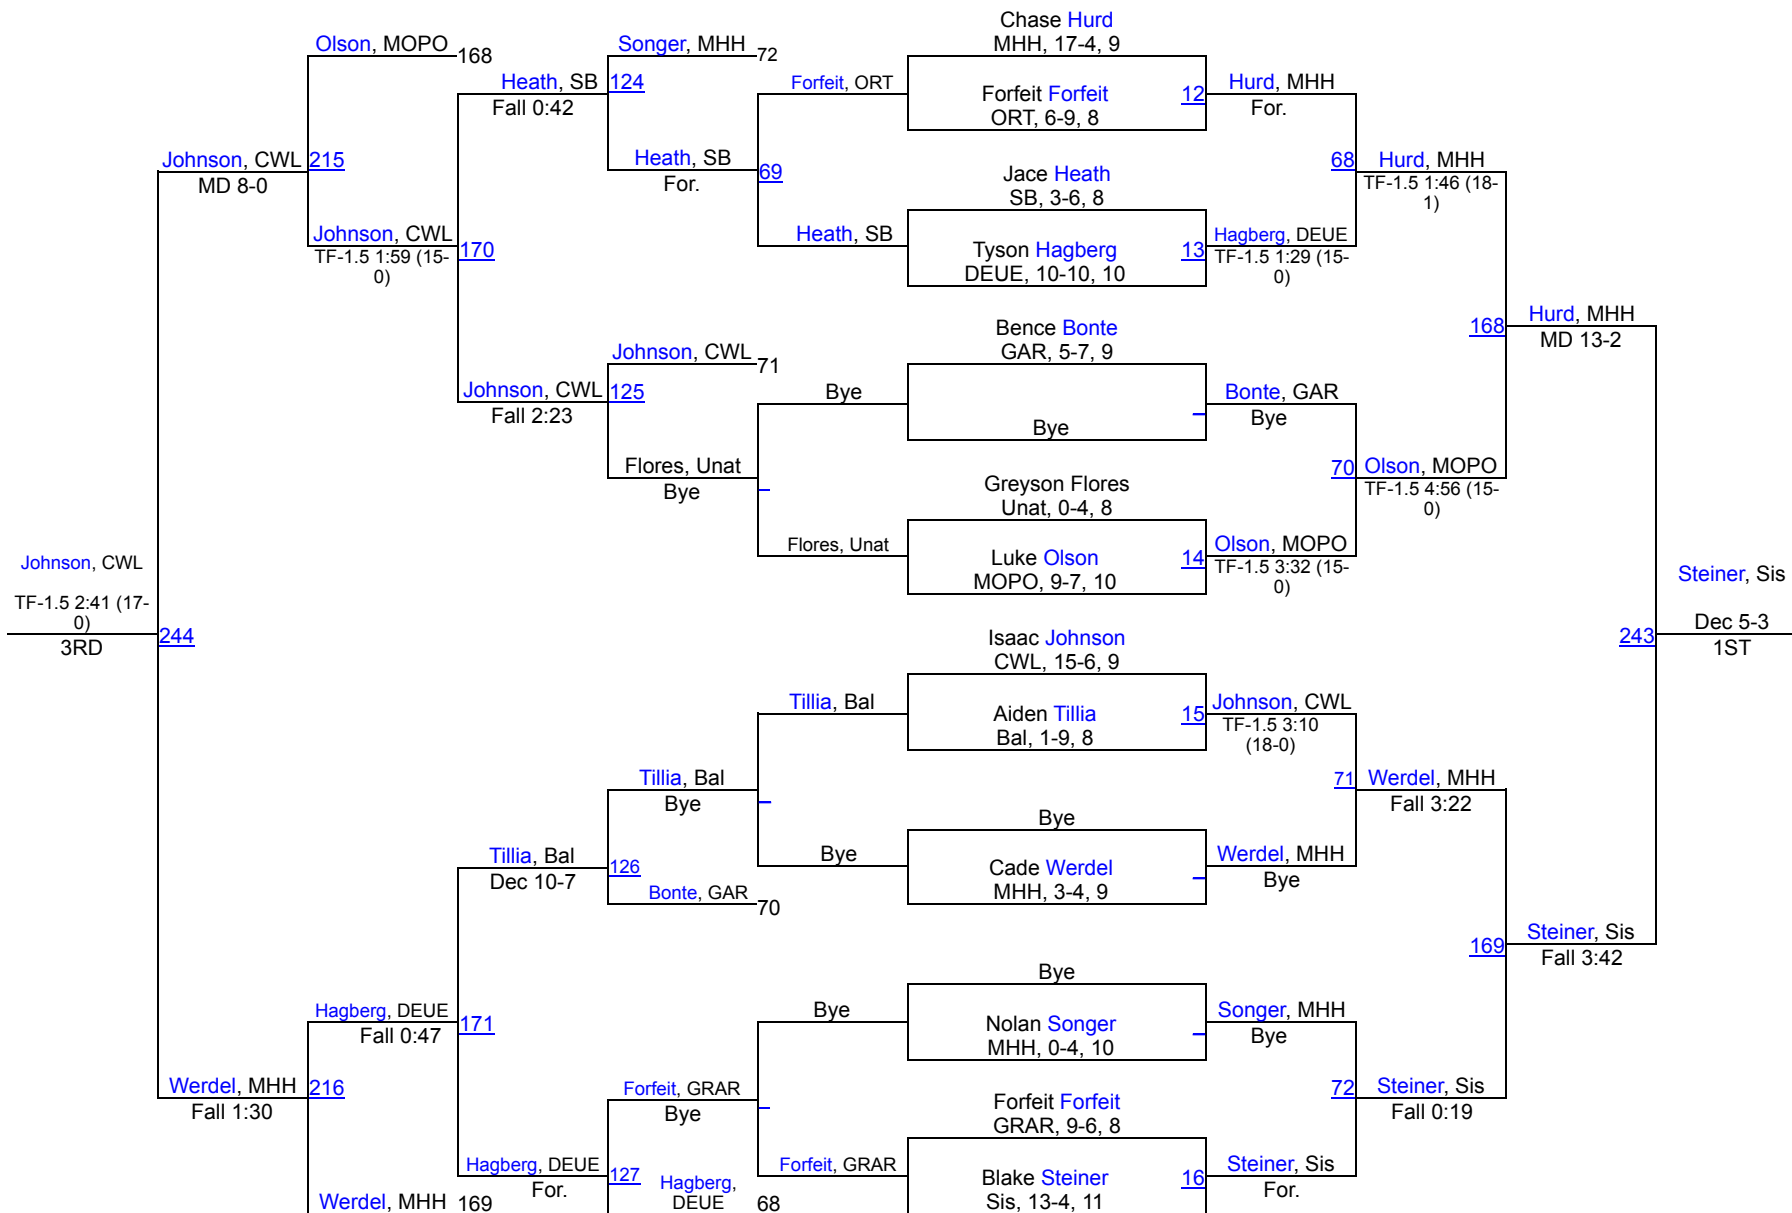

1 Clark/Willow Lake	195
2 Groton Area	147.5
3 Miller	145.5
4 Sisseton	144
5 Deuel	131.5
6 Britton/Hecla	100
7 Garretson	99
8 Sully Buttes	79.5
9 Webster Area	59.5
10 Sioux Valley	57
11 Mobridge/Pollock	32
12 Warner/Northwestern	24
13 Hamlin	23
14 Ipswich-Bowdle	12
15 Baltic	10
16 Ortonville	4

Webster Area Invitational Wrestling

Webster Area Invitational Wrestling

113

Webster Area Invitational Wrestling

120

Webster Area Invitational Wrestling

126

Webster Area Invitational Wrestling

Webster Area Invitational Wrestling

138

Webster Area Invitational Wrestling

Webster Area Invitational Wrestling

150

Webster Area Invitational Wrestling

157

Webster Area Invitational Wrestling