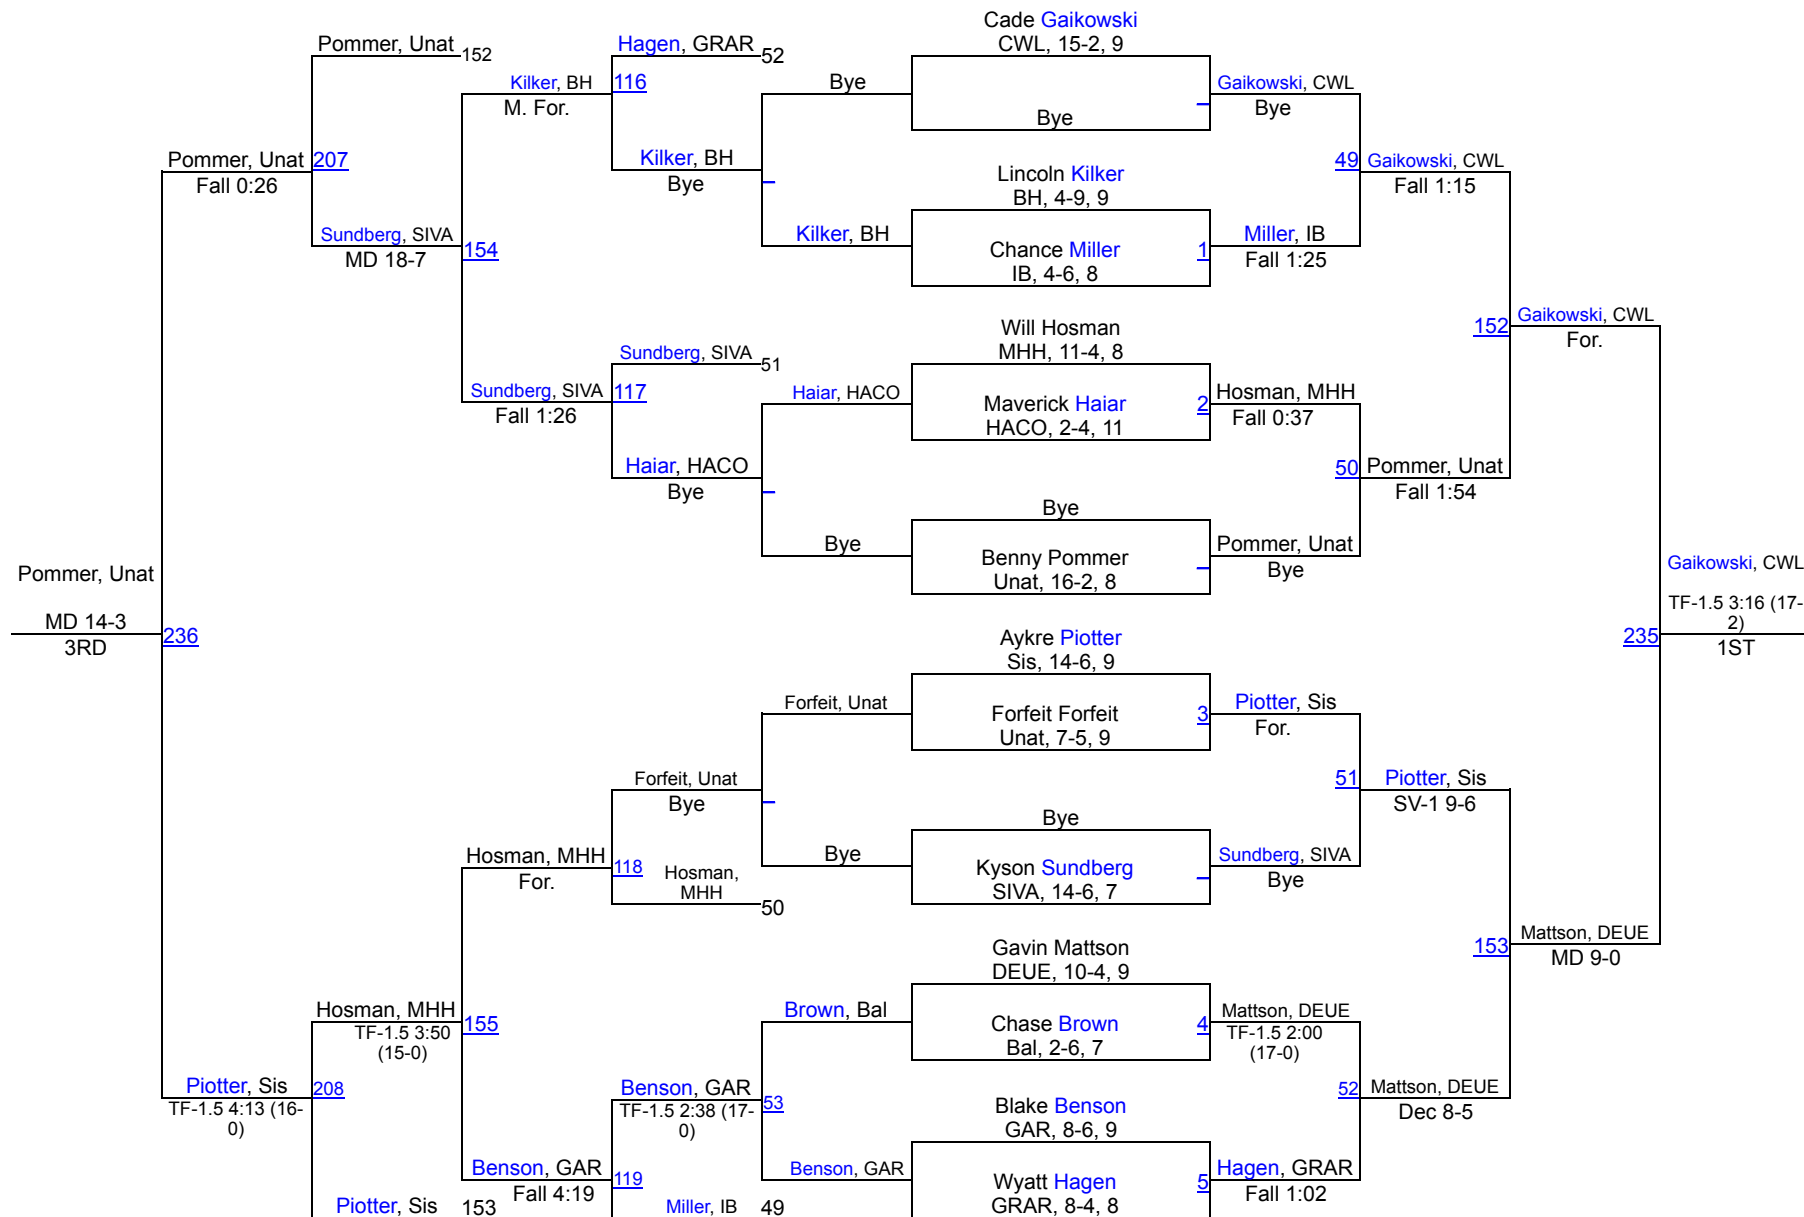

1 Clark/Willow Lake	195
2 Groton Area	147.5
3 Miller	145.5
4 Sisseton	144
5 Deuel	131.5
6 Britton/Hecla	100
7 Garretson	99
8 Sully Buttes	79.5
9 Webster Area	59.5
10 Sioux Valley	57
11 Mobridge/Pollock	32
12 Warner/Northwestern	24
13 Hamlin	23
14 Ipswich-Bowdle	12
15 Baltic	10
16 Ortonville	4

Webster Area Invitational Wrestling

Webster Area Invitational Wrestling

113

Webster Area Invitational Wrestling

120

Webster Area Invitational Wrestling

126

Webster Area Invitational Wrestling

Webster Area Invitational Wrestling

138

Webster Area Invitational Wrestling

Webster Area Invitational Wrestling

150

Webster Area Invitational Wrestling

157

Webster Area Invitational Wrestling

165

Webster Area Invitational Wrestling

175

Webster Area Invitational Wrestling

190

Webster Area Invitational Wrestling

215

Webster Area Invitational Wrestling