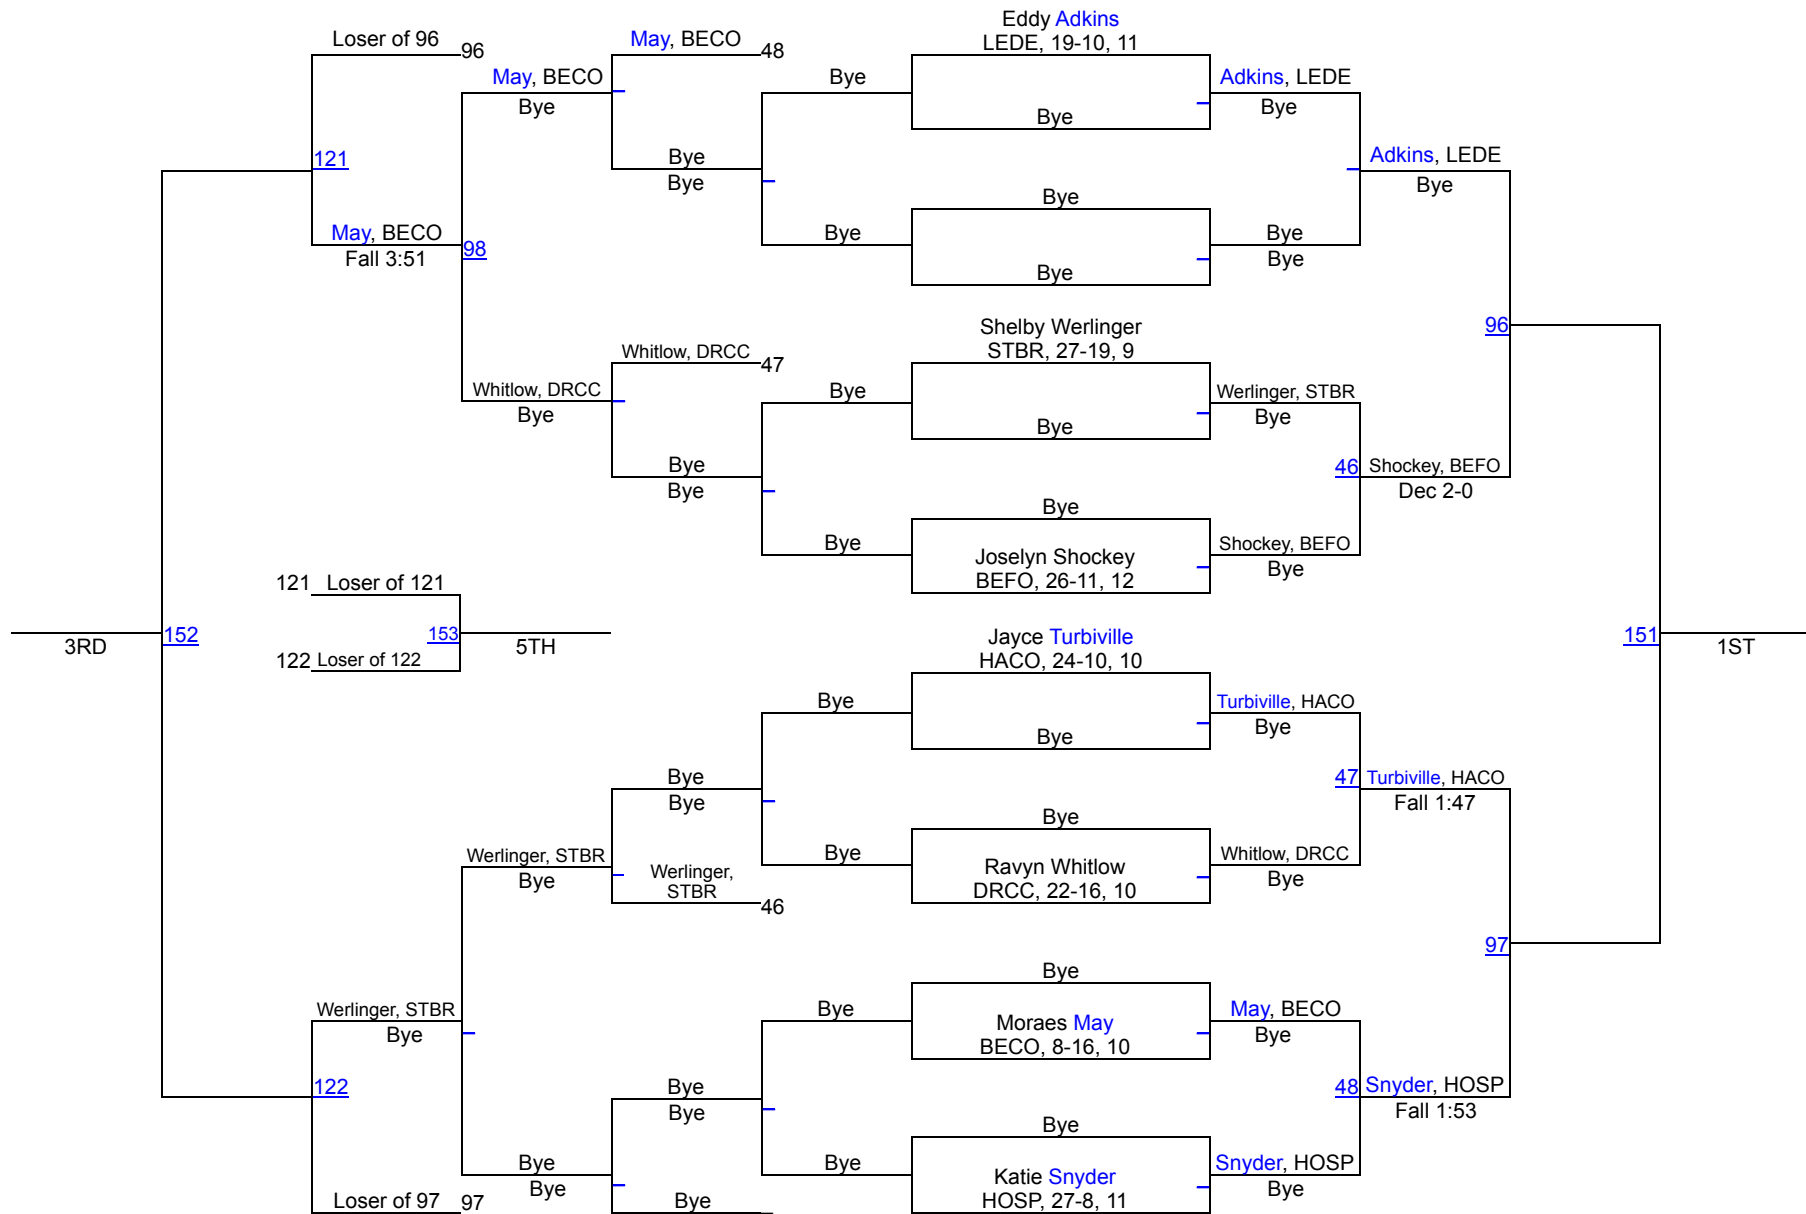

Varsity Girls Team Scores		
1	Spearfish	49.0
2	Sturgis Brown	47.5
3	Custer	38.0
4	Belle Fourche	37.0
4	Rapid City Stevens	37.0
6	Hot Springs	30.0
7	Lakota Tech	28.5
8	Harding County	28.0
9	Lead-Deadwood	25.0
10	St. Thomas More	18.0
11	Wright	15.0
12	Douglas/Rapid City Christian/New Underwood	14.0
13	Hulett	12.5
14	Upton	12.0
15	Hill City	9.0
16	Faith	3.0

Belle Fourche Girls Invitational

100

Belle Fourche Girls Invitational

107

Belle Fourche Girls Invitational

114

Belle Fourche Girls Invitational

120

Belle Fourche Girls Invitational

126

Belle Fourche Girls Invitational

138

Belle Fourche Girls Invitational

145

Belle Fourche Girls Invitational

152

Belle Fourche Girls Invitational

235