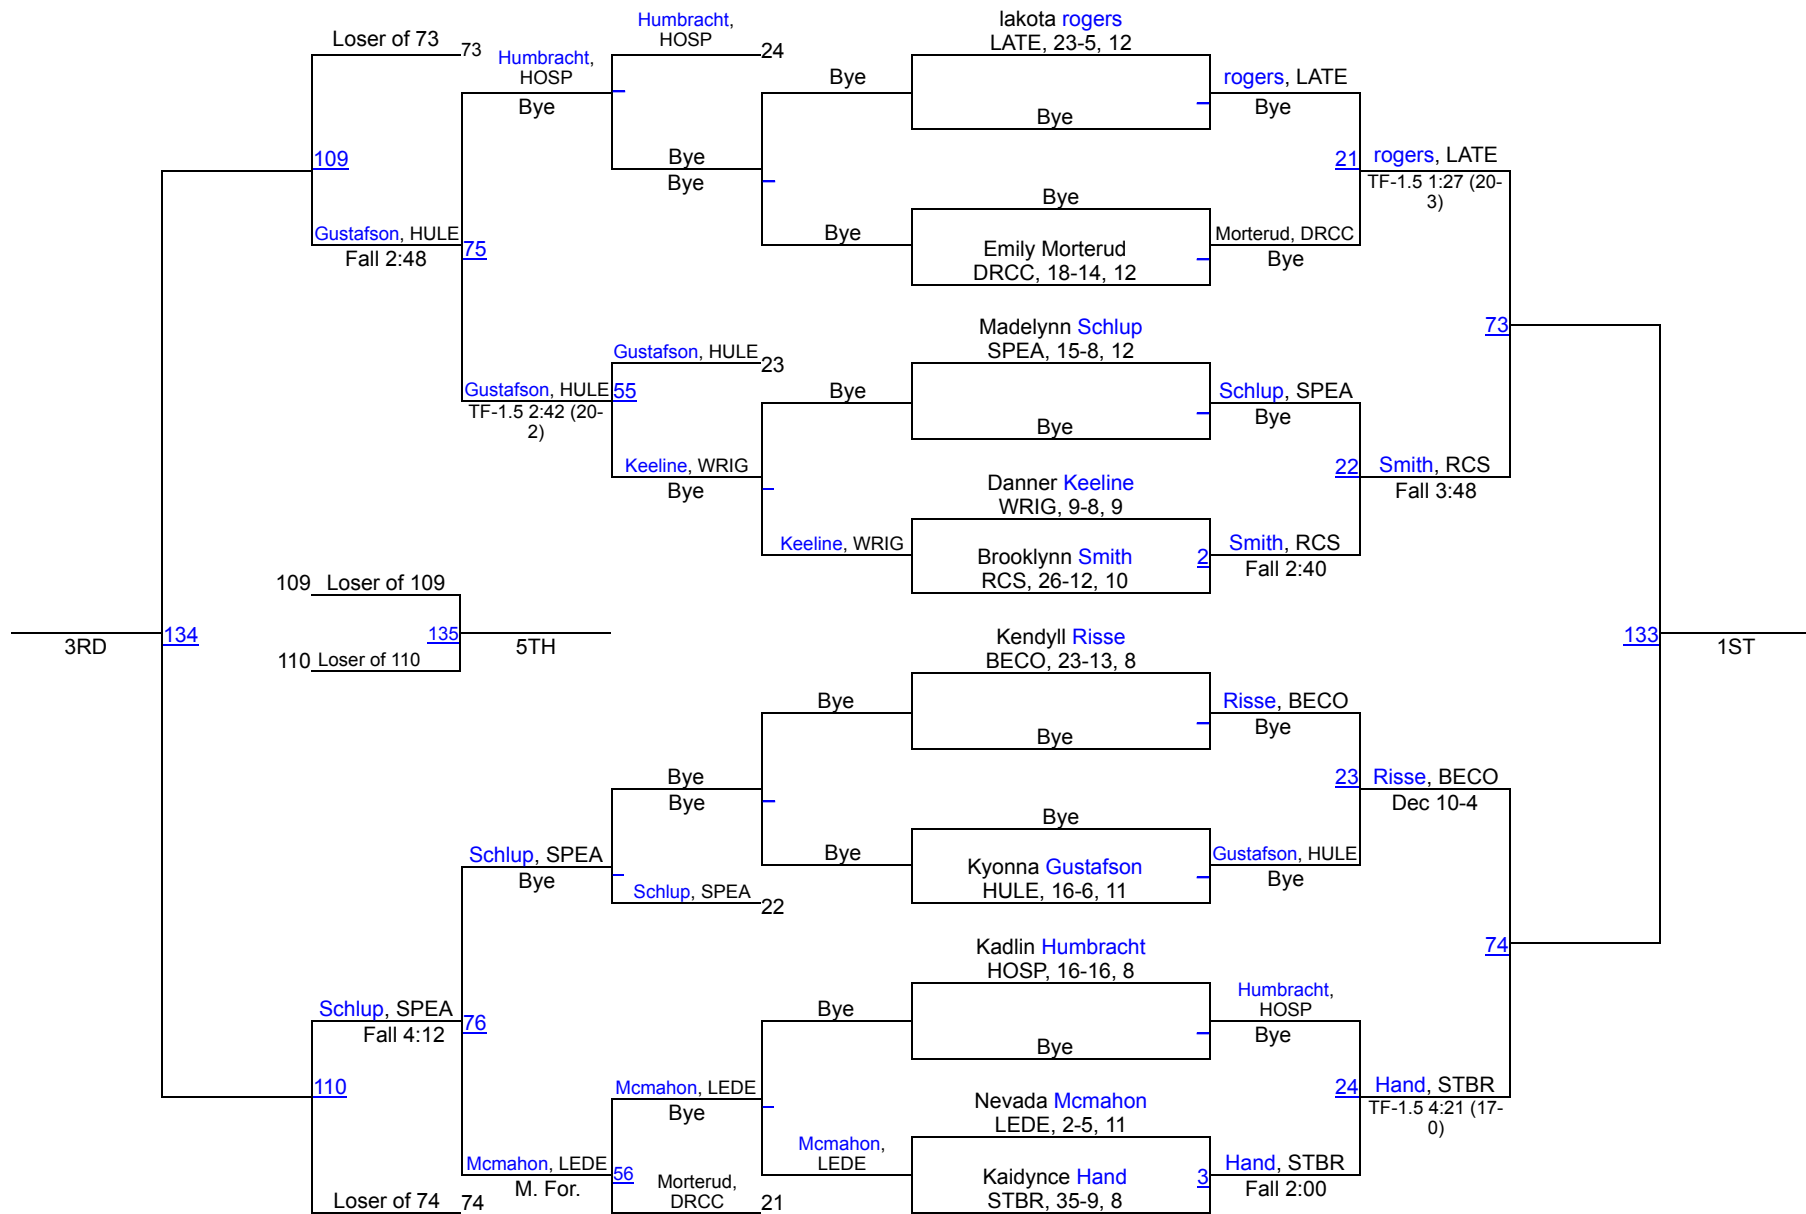

Varsity Girls Team Scores		
1	Spearfish	49.0
2	Sturgis Brown	47.5
3	Custer	38.0
4	Belle Fourche	37.0
4	Rapid City Stevens	37.0
6	Hot Springs	30.0
7	Lakota Tech	28.5
8	Harding County	28.0
9	Lead-Deadwood	25.0
10	St. Thomas More	18.0
11	Wright	15.0
12	Douglas/Rapid City Christian/New Underwood	14.0
13	Hulett	12.5
14	Upton	12.0
15	Hill City	9.0
16	Faith	3.0

Belle Fourche Girls Invitational

100

Belle Fourche Girls Invitational

107

Belle Fourche Girls Invitational

114

Belle Fourche Girls Invitational

120

Belle Fourche Girls Invitational

126

Belle Fourche Girls Invitational

138

Belle Fourche Girls Invitational

145

Belle Fourche Girls Invitational

152

Belle Fourche Girls Invitational

235