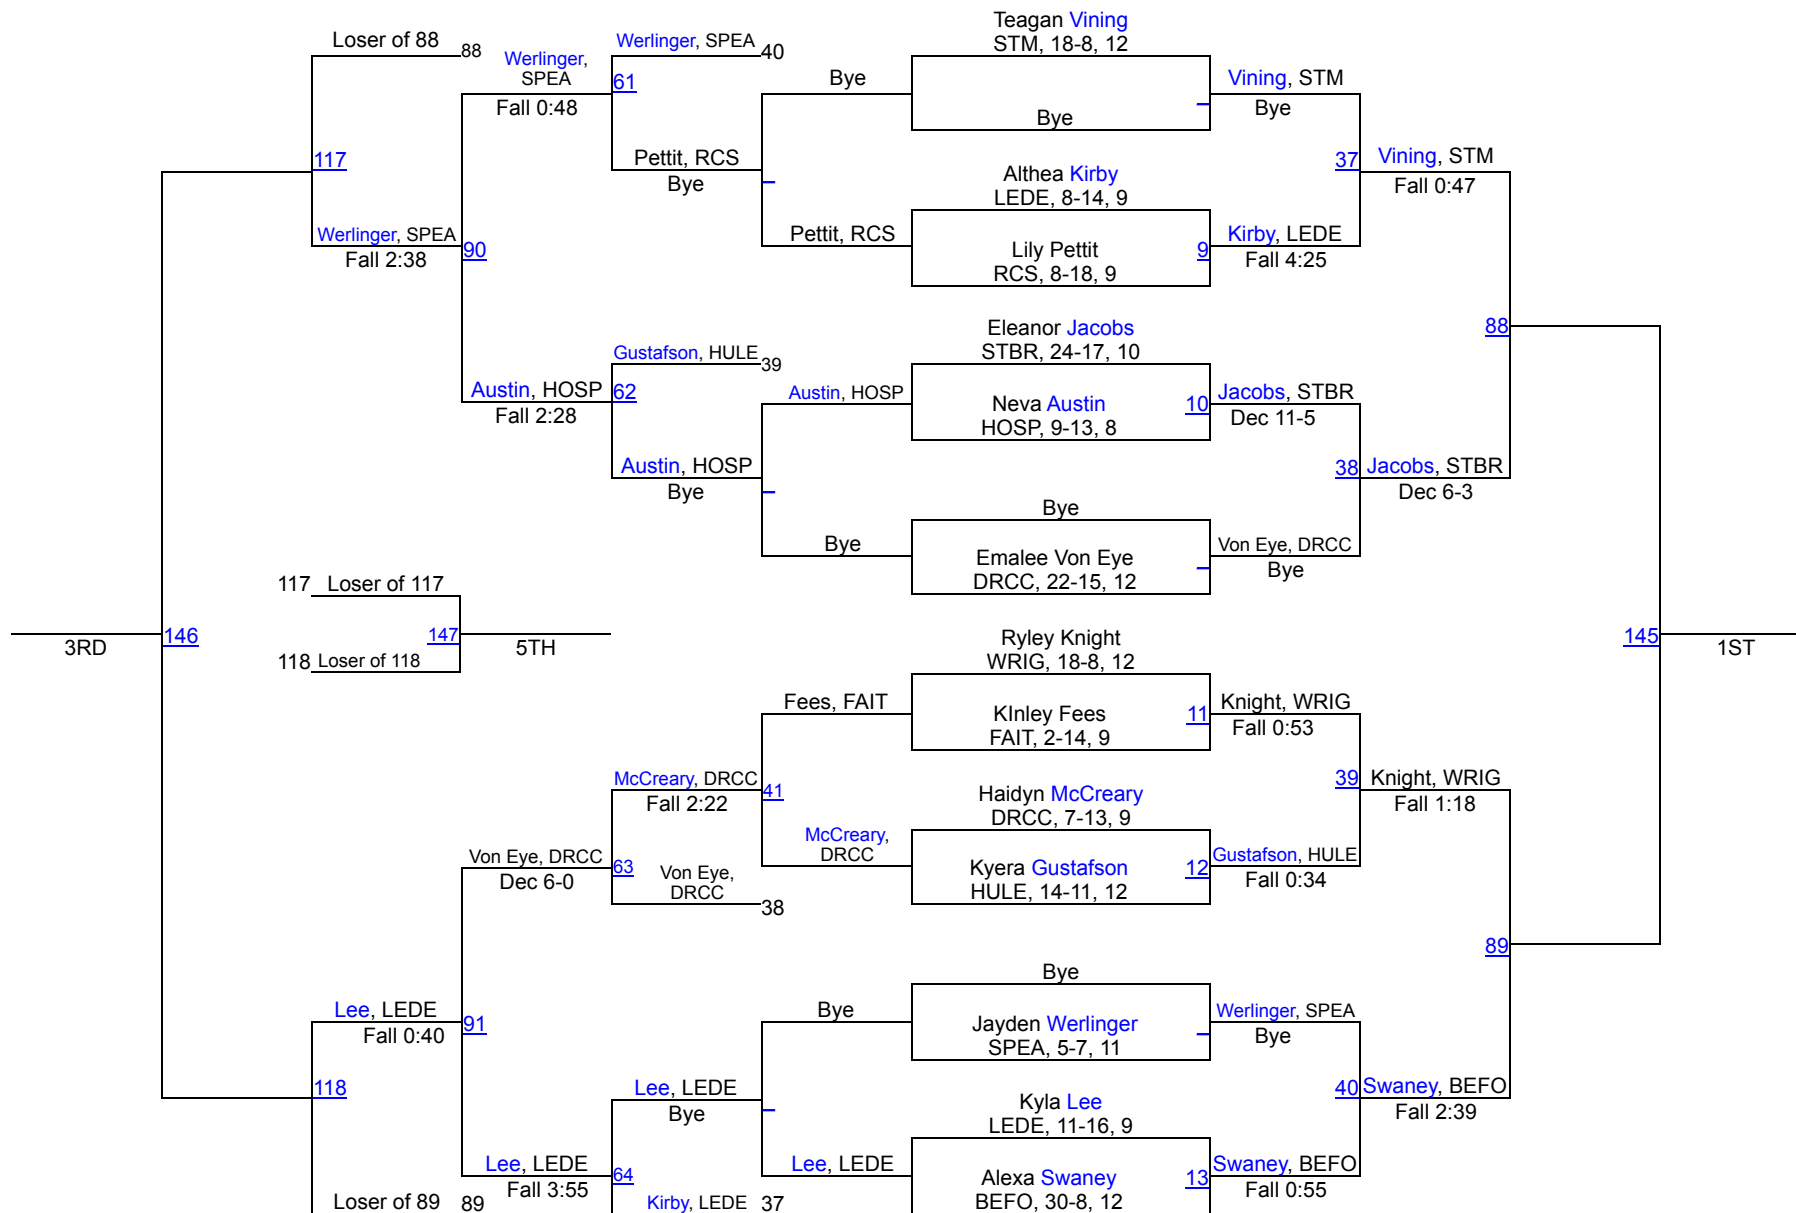

Varsity Girls Team Scores		
1	Spearfish	49.0
2	Sturgis Brown	47.5
3	Custer	38.0
4	Belle Fourche	37.0
4	Rapid City Stevens	37.0
6	Hot Springs	30.0
7	Lakota Tech	28.5
8	Harding County	28.0
9	Lead-Deadwood	25.0
10	St. Thomas More	18.0
11	Wright	15.0
12	Douglas/Rapid City Christian/New Underwood	14.0
13	Hulett	12.5
14	Upton	12.0
15	Hill City	9.0
16	Faith	3.0

Belle Fourche Girls Invitational

100

Belle Fourche Girls Invitational

107

Belle Fourche Girls Invitational

114

Belle Fourche Girls Invitational

120

Belle Fourche Girls Invitational

126

Belle Fourche Girls Invitational

138

Belle Fourche Girls Invitational

145

Belle Fourche Girls Invitational

152

Belle Fourche Girls Invitational

235