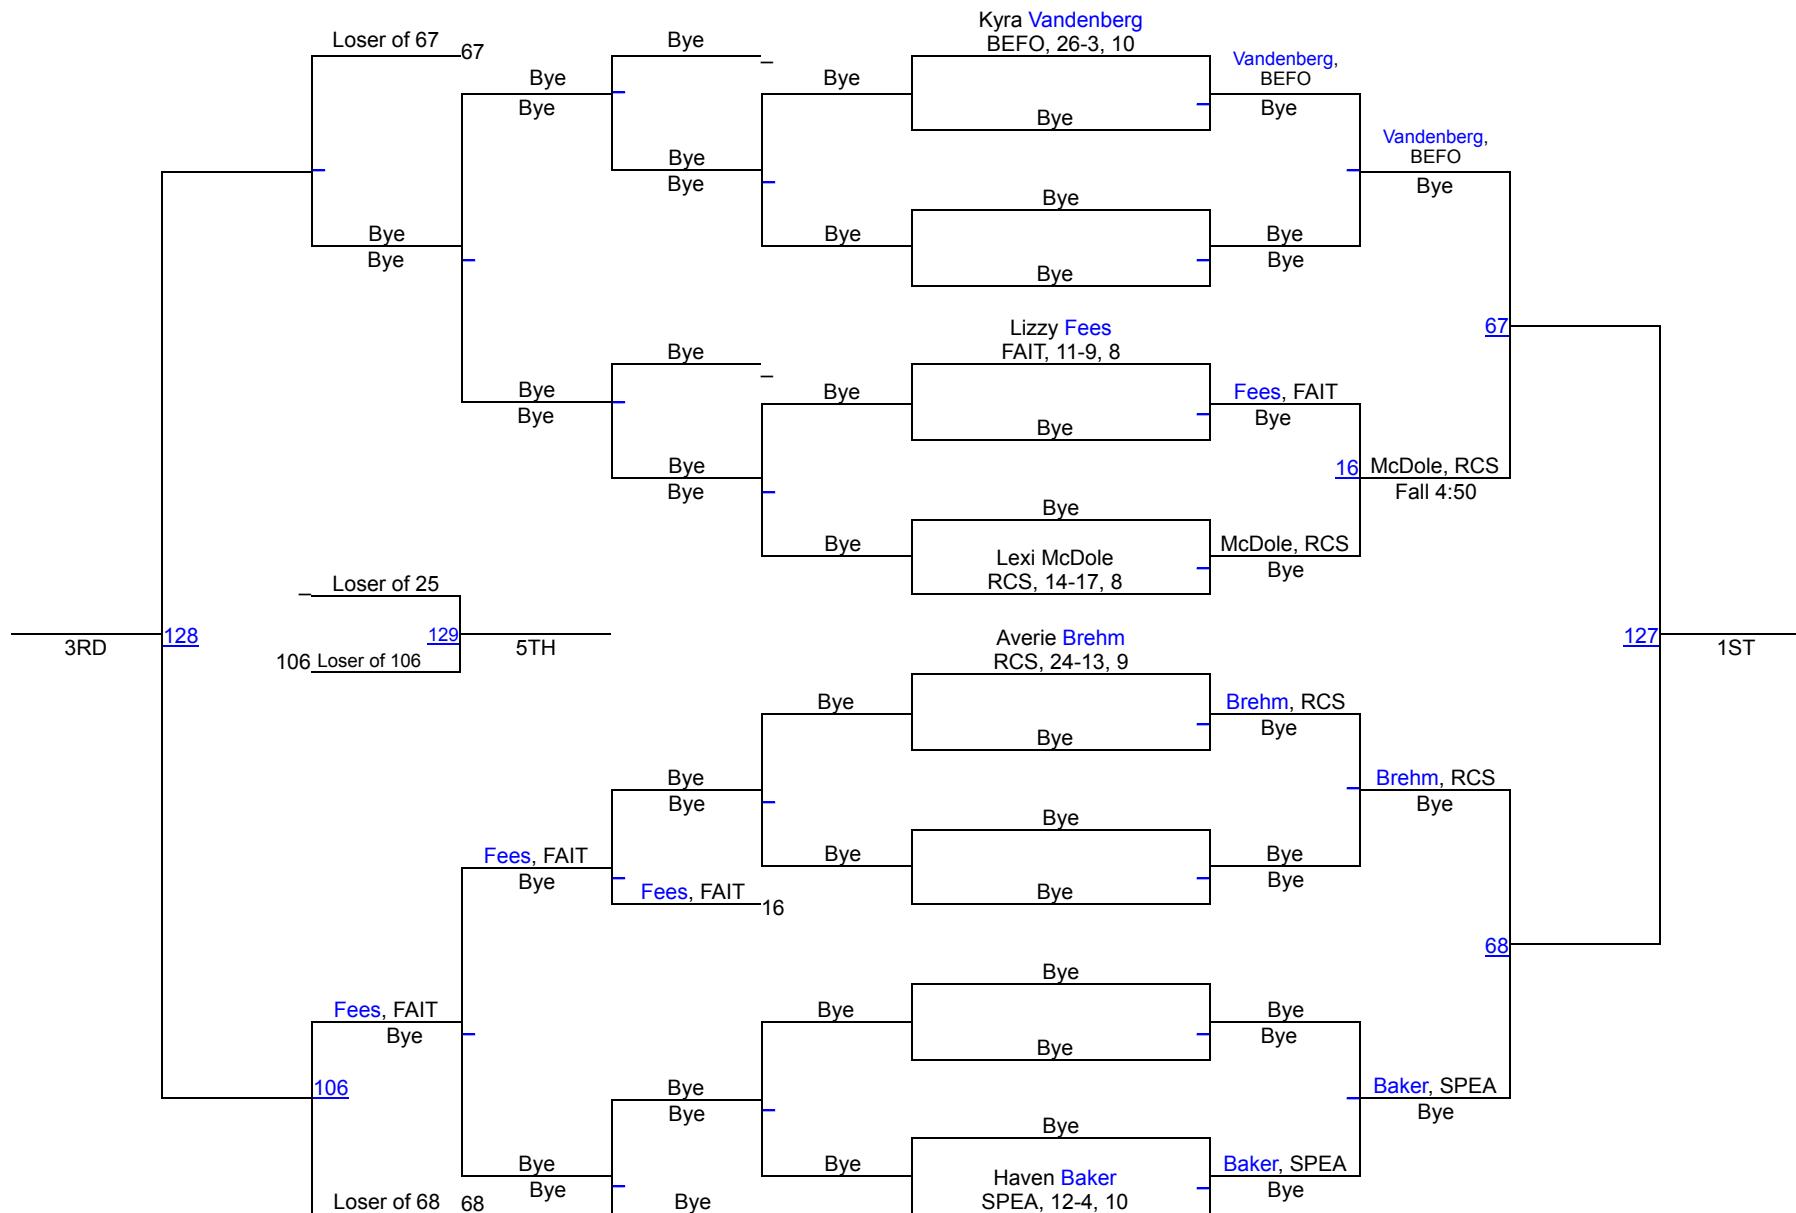

Varsity Girls Team Scores		
1	Spearfish	49.0
2	Sturgis Brown	47.5
3	Custer	38.0
4	Belle Fourche	37.0
4	Rapid City Stevens	37.0
6	Hot Springs	30.0
7	Lakota Tech	28.5
8	Harding County	28.0
9	Lead-Deadwood	25.0
10	St. Thomas More	18.0
11	Wright	15.0
12	Douglas/Rapid City Christian/New Underwood	14.0
13	Hulett	12.5
14	Upton	12.0
15	Hill City	9.0
16	Faith	3.0

Belle Fourche Girls Invitational

100

Belle Fourche Girls Invitational

107

Belle Fourche Girls Invitational

114

Belle Fourche Girls Invitational

120

Belle Fourche Girls Invitational

235