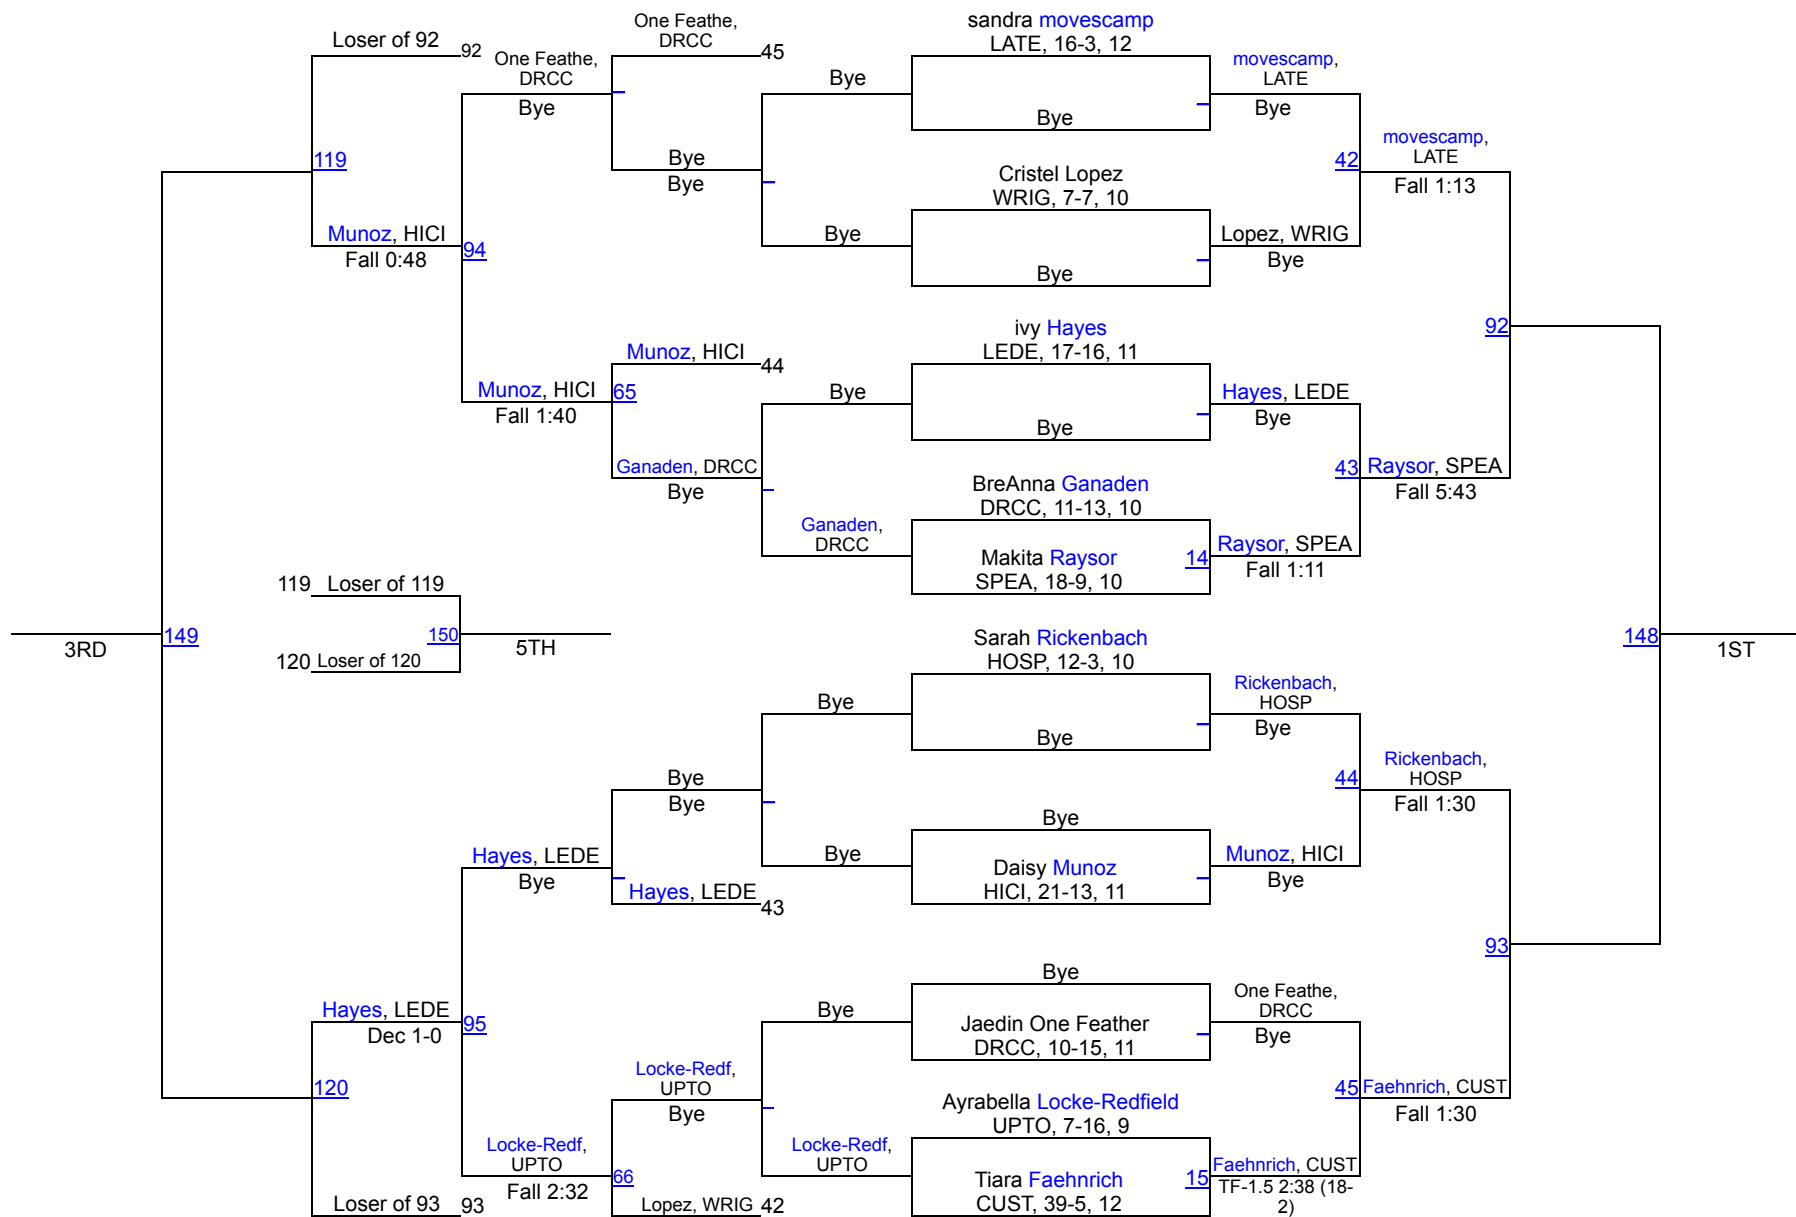

Varsity Girls Team Scores		
1	Spearfish	49.0
2	Sturgis Brown	47.5
3	Custer	38.0
4	Belle Fourche	37.0
4	Rapid City Stevens	37.0
6	Hot Springs	30.0
7	Lakota Tech	28.5
8	Harding County	28.0
9	Lead-Deadwood	25.0
10	St. Thomas More	18.0
11	Wright	15.0
12	Douglas/Rapid City Christian/New Underwood	14.0
13	Hulett	12.5
14	Upton	12.0
15	Hill City	9.0
16	Faith	3.0

Belle Fourche Girls Invitational

100

Belle Fourche Girls Invitational

107

Belle Fourche Girls Invitational

114

Belle Fourche Girls Invitational

120

Belle Fourche Girls Invitational

126

Belle Fourche Girls Invitational

138

Belle Fourche Girls Invitational

145

Belle Fourche Girls Invitational

152

Belle Fourche Girls Invitational

235