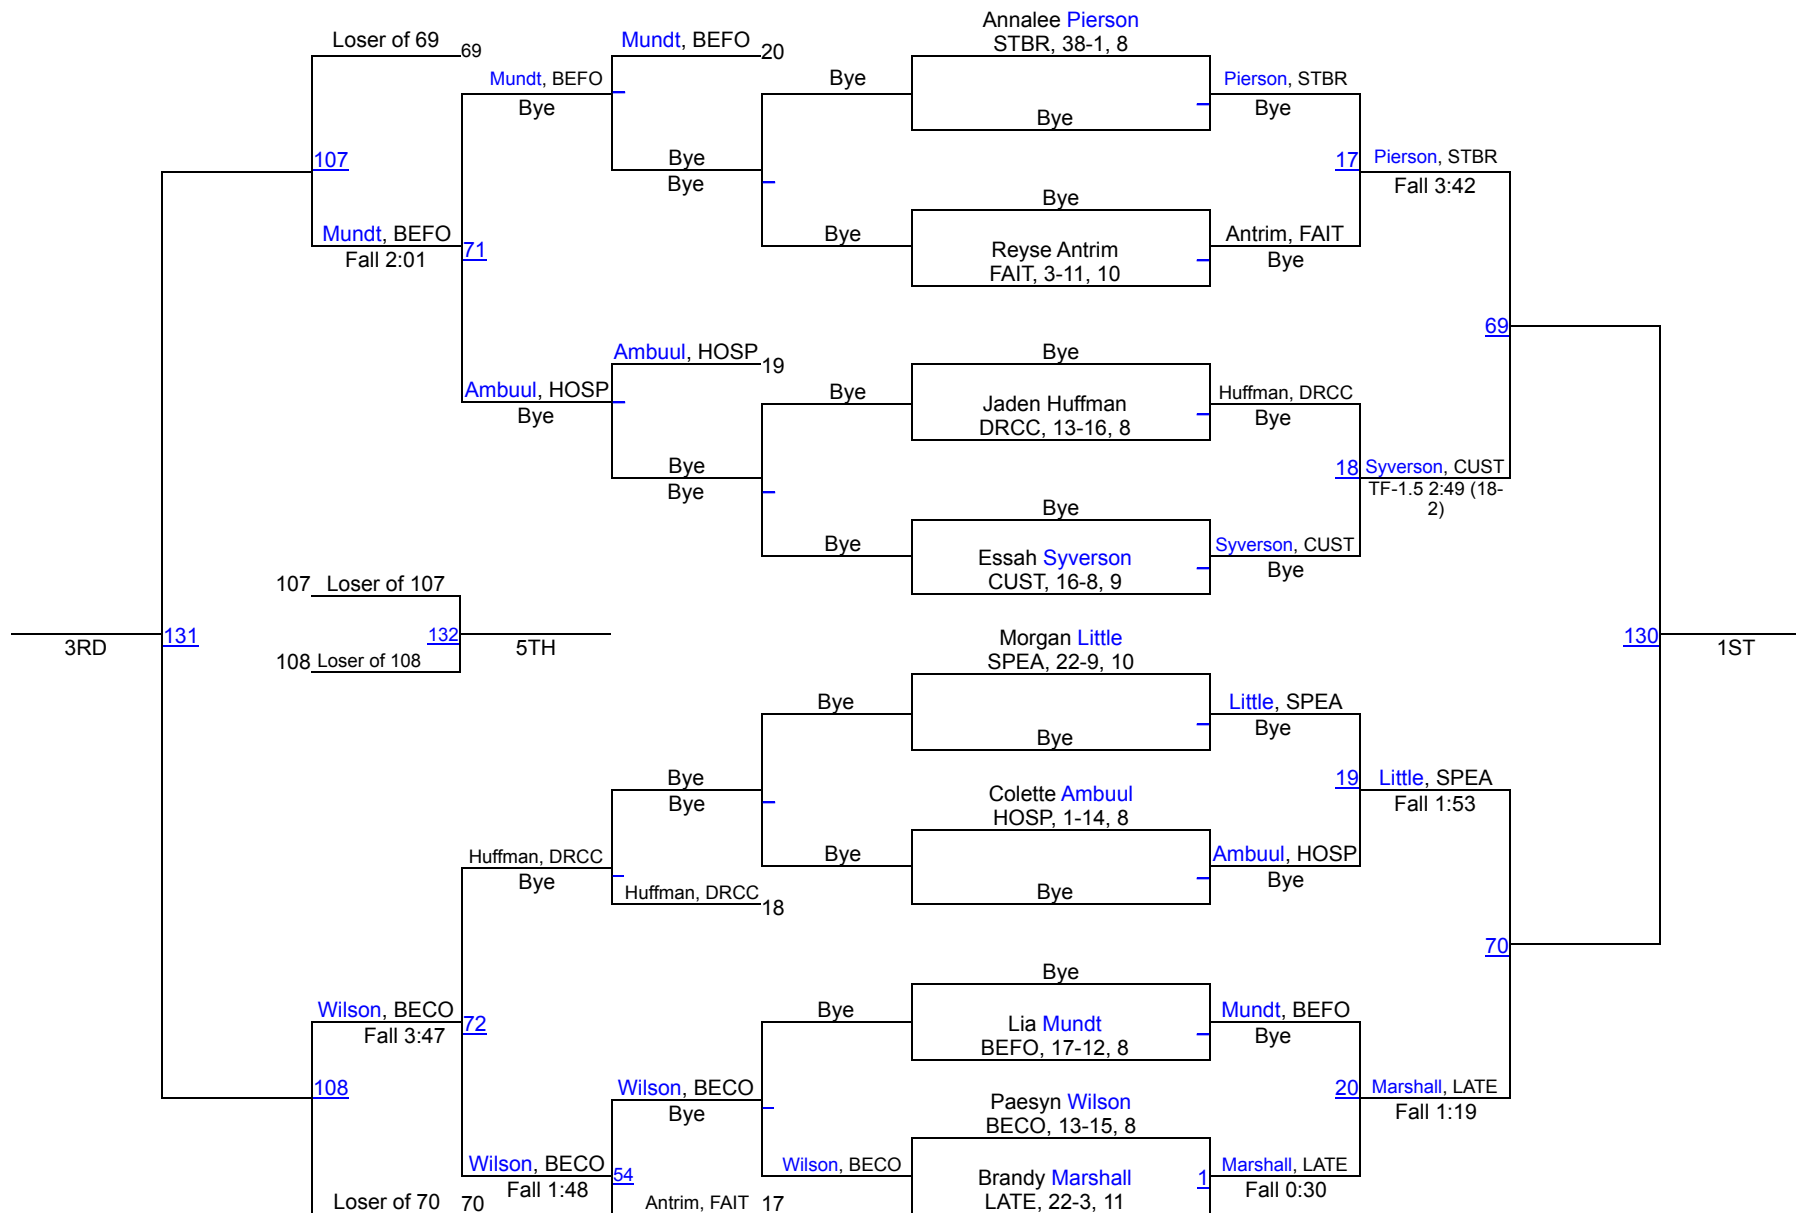

Varsity Girls Team Scores		
1	Spearfish	49.0
2	Sturgis Brown	47.5
3	Custer	38.0
4	Belle Fourche	37.0
4	Rapid City Stevens	37.0
6	Hot Springs	30.0
7	Lakota Tech	28.5
8	Harding County	28.0
9	Lead-Deadwood	25.0
10	St. Thomas More	18.0
11	Wright	15.0
12	Douglas/Rapid City Christian/New Underwood	14.0
13	Hulett	12.5
14	Upton	12.0
15	Hill City	9.0
16	Faith	3.0

Belle Fourche Girls Invitational

100

Belle Fourche Girls Invitational

107

Belle Fourche Girls Invitational

114

Belle Fourche Girls Invitational

120

Belle Fourche Girls Invitational

126

Belle Fourche Girls Invitational

138

Belle Fourche Girls Invitational

145

Belle Fourche Girls Invitational

152

Belle Fourche Girls Invitational

235