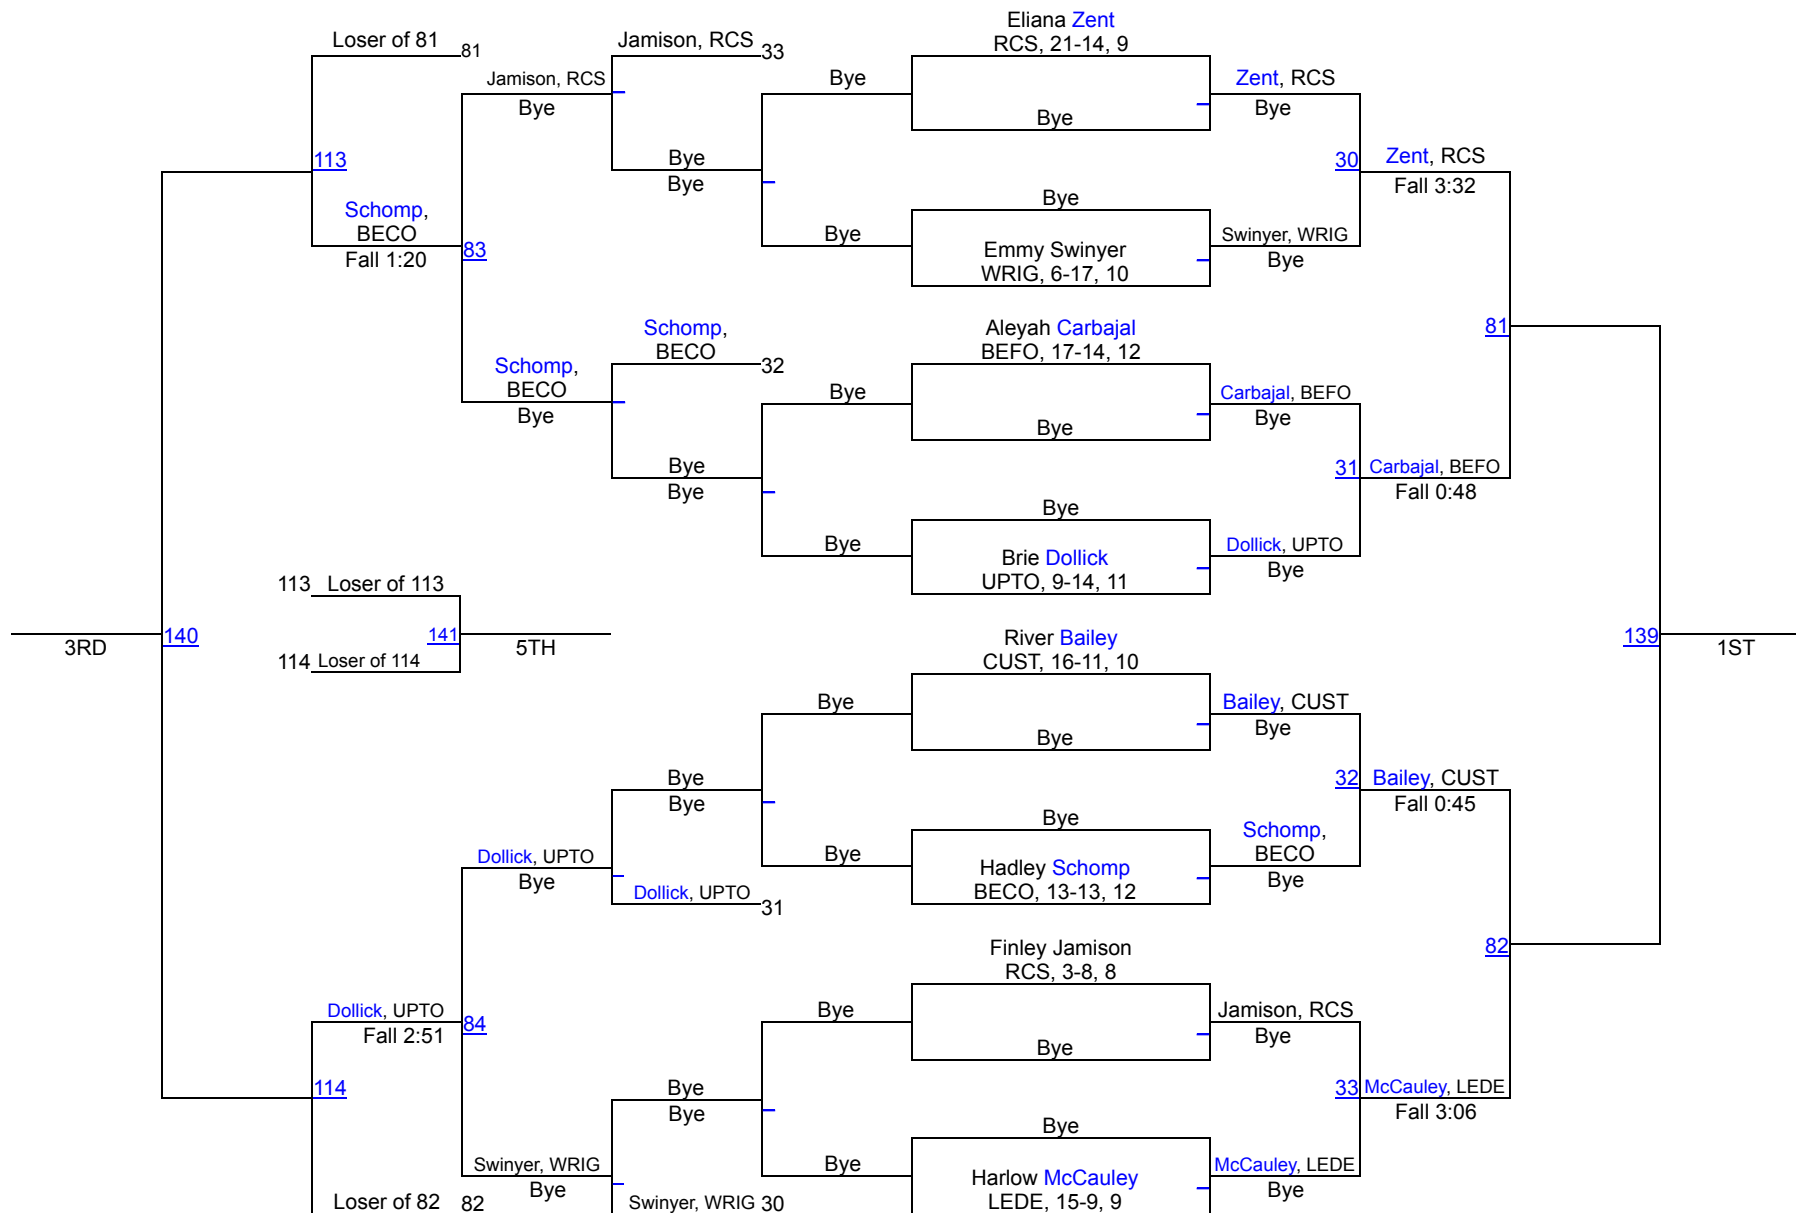

Varsity Girls Team Scores		
1	Spearfish	49.0
2	Sturgis Brown	47.5
3	Custer	38.0
4	Belle Fourche	37.0
4	Rapid City Stevens	37.0
6	Hot Springs	30.0
7	Lakota Tech	28.5
8	Harding County	28.0
9	Lead-Deadwood	25.0
10	St. Thomas More	18.0
11	Wright	15.0
12	Douglas/Rapid City Christian/New Underwood	14.0
13	Hulett	12.5
14	Upton	12.0
15	Hill City	9.0
16	Faith	3.0

Belle Fourche Girls Invitational

100

Belle Fourche Girls Invitational

107

Belle Fourche Girls Invitational

114

Belle Fourche Girls Invitational

120

Belle Fourche Girls Invitational

126

Belle Fourche Girls Invitational

138

Belle Fourche Girls Invitational

145

Belle Fourche Girls Invitational

152

Belle Fourche Girls Invitational

235