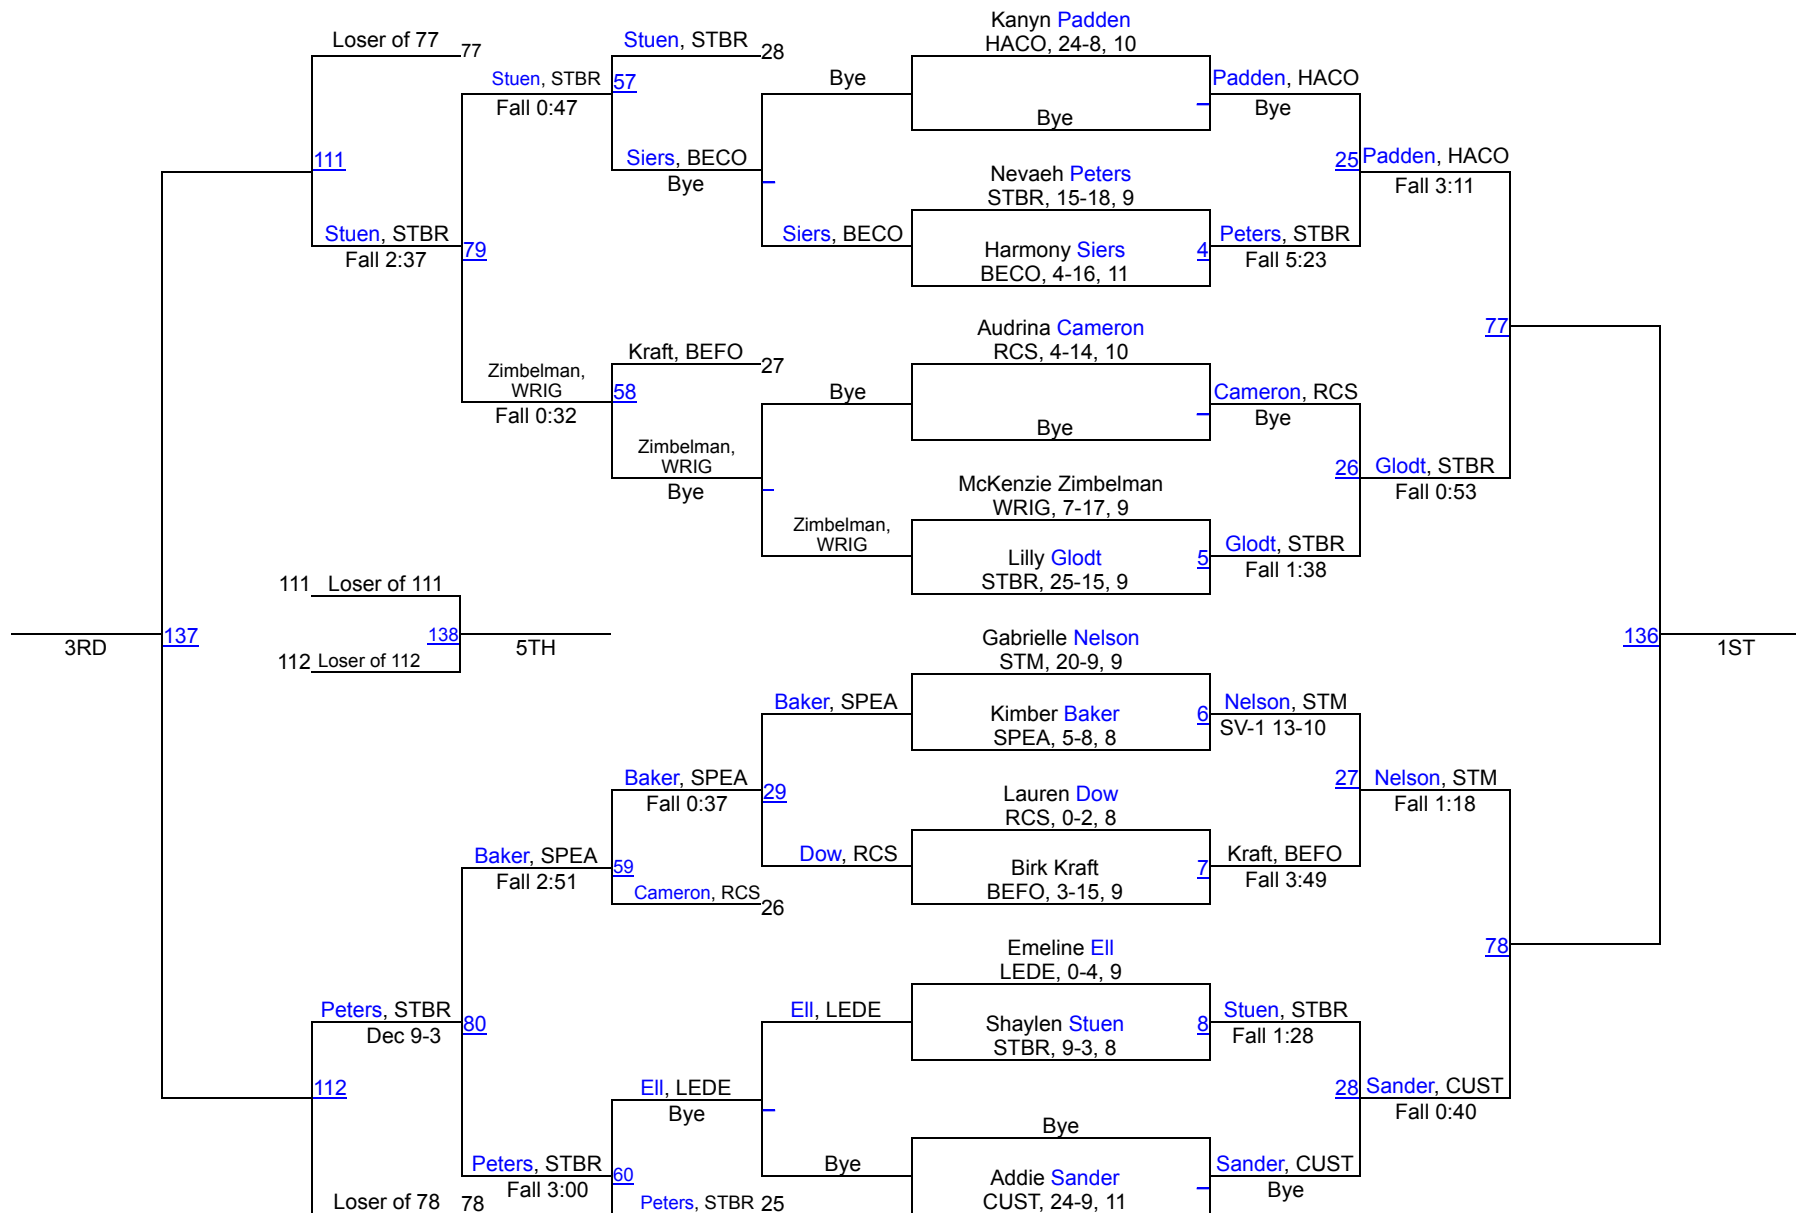

Varsity Girls Team Scores		
1	Spearfish	49.0
2	Sturgis Brown	47.5
3	Custer	38.0
4	Belle Fourche	37.0
4	Rapid City Stevens	37.0
6	Hot Springs	30.0
7	Lakota Tech	28.5
8	Harding County	28.0
9	Lead-Deadwood	25.0
10	St. Thomas More	18.0
11	Wright	15.0
12	Douglas/Rapid City Christian/New Underwood	14.0
13	Hulett	12.5
14	Upton	12.0
15	Hill City	9.0
16	Faith	3.0

Belle Fourche Girls Invitational

100

Belle Fourche Girls Invitational

107

Belle Fourche Girls Invitational

114

Belle Fourche Girls Invitational

120

Belle Fourche Girls Invitational

126

Belle Fourche Girls Invitational

138

Belle Fourche Girls Invitational

145

Belle Fourche Girls Invitational

152

Belle Fourche Girls Invitational

235