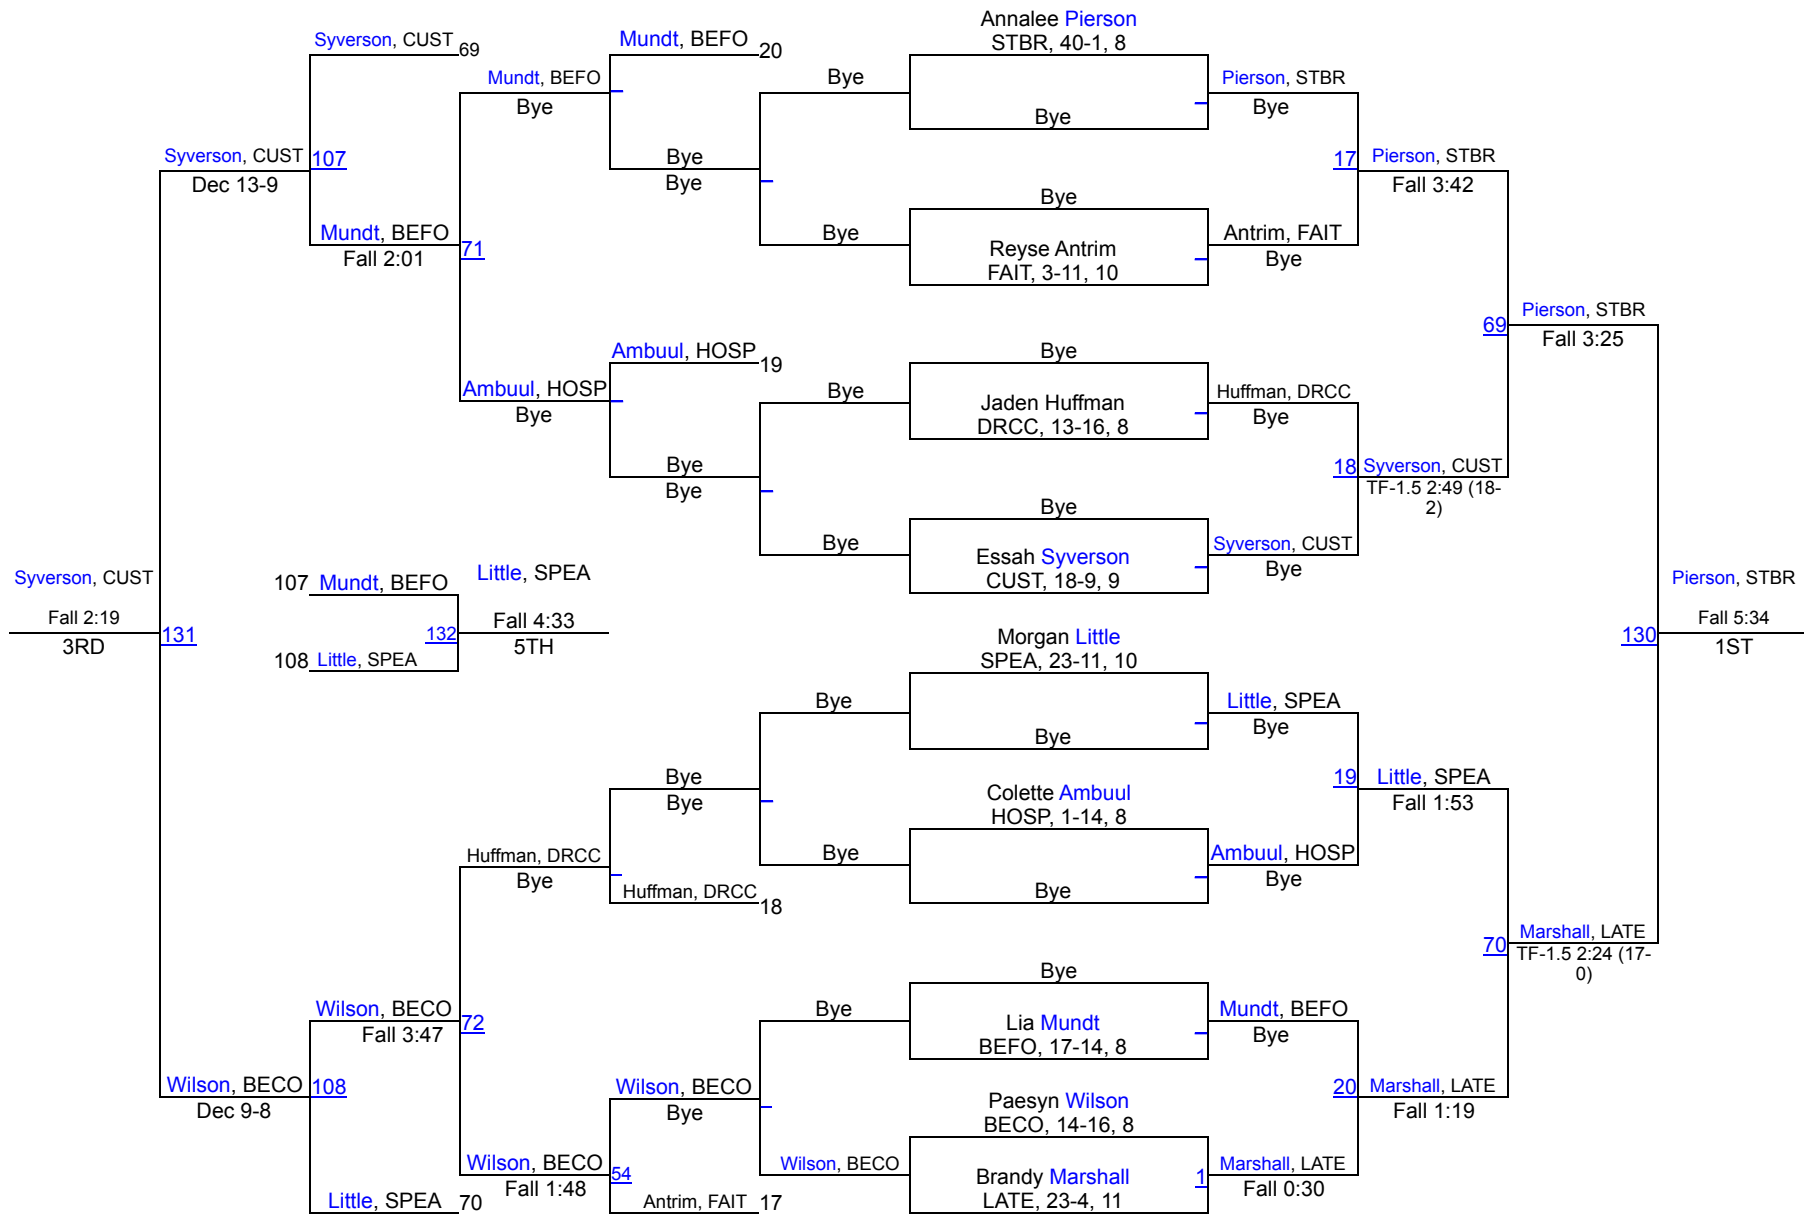

Varsity Girls Team Scores		
1	Sturgis Brown	128.5
2	Rapid City Stevens	116.5
3	Spearfish	112.0
4	Custer	103.0
5	Hot Springs	86.0
6	Belle Fourche	81.5
7	Lakota Tech	78.5
8	Harding County	74.0
9	Douglas/Rapid City Christian/New Underwood	55.0
10	Lead-Deadwood	51.0
11	Bennett County	44.0
12	Wright	28.0
13	St. Thomas More	22.0
14	Upton	16.0
15	Hulett	12.5
16	Hill City	9.0
17	Faith	5.0

# Belle Fourche Girls Invitational

100

# Belle Fourche Girls Invitational

107