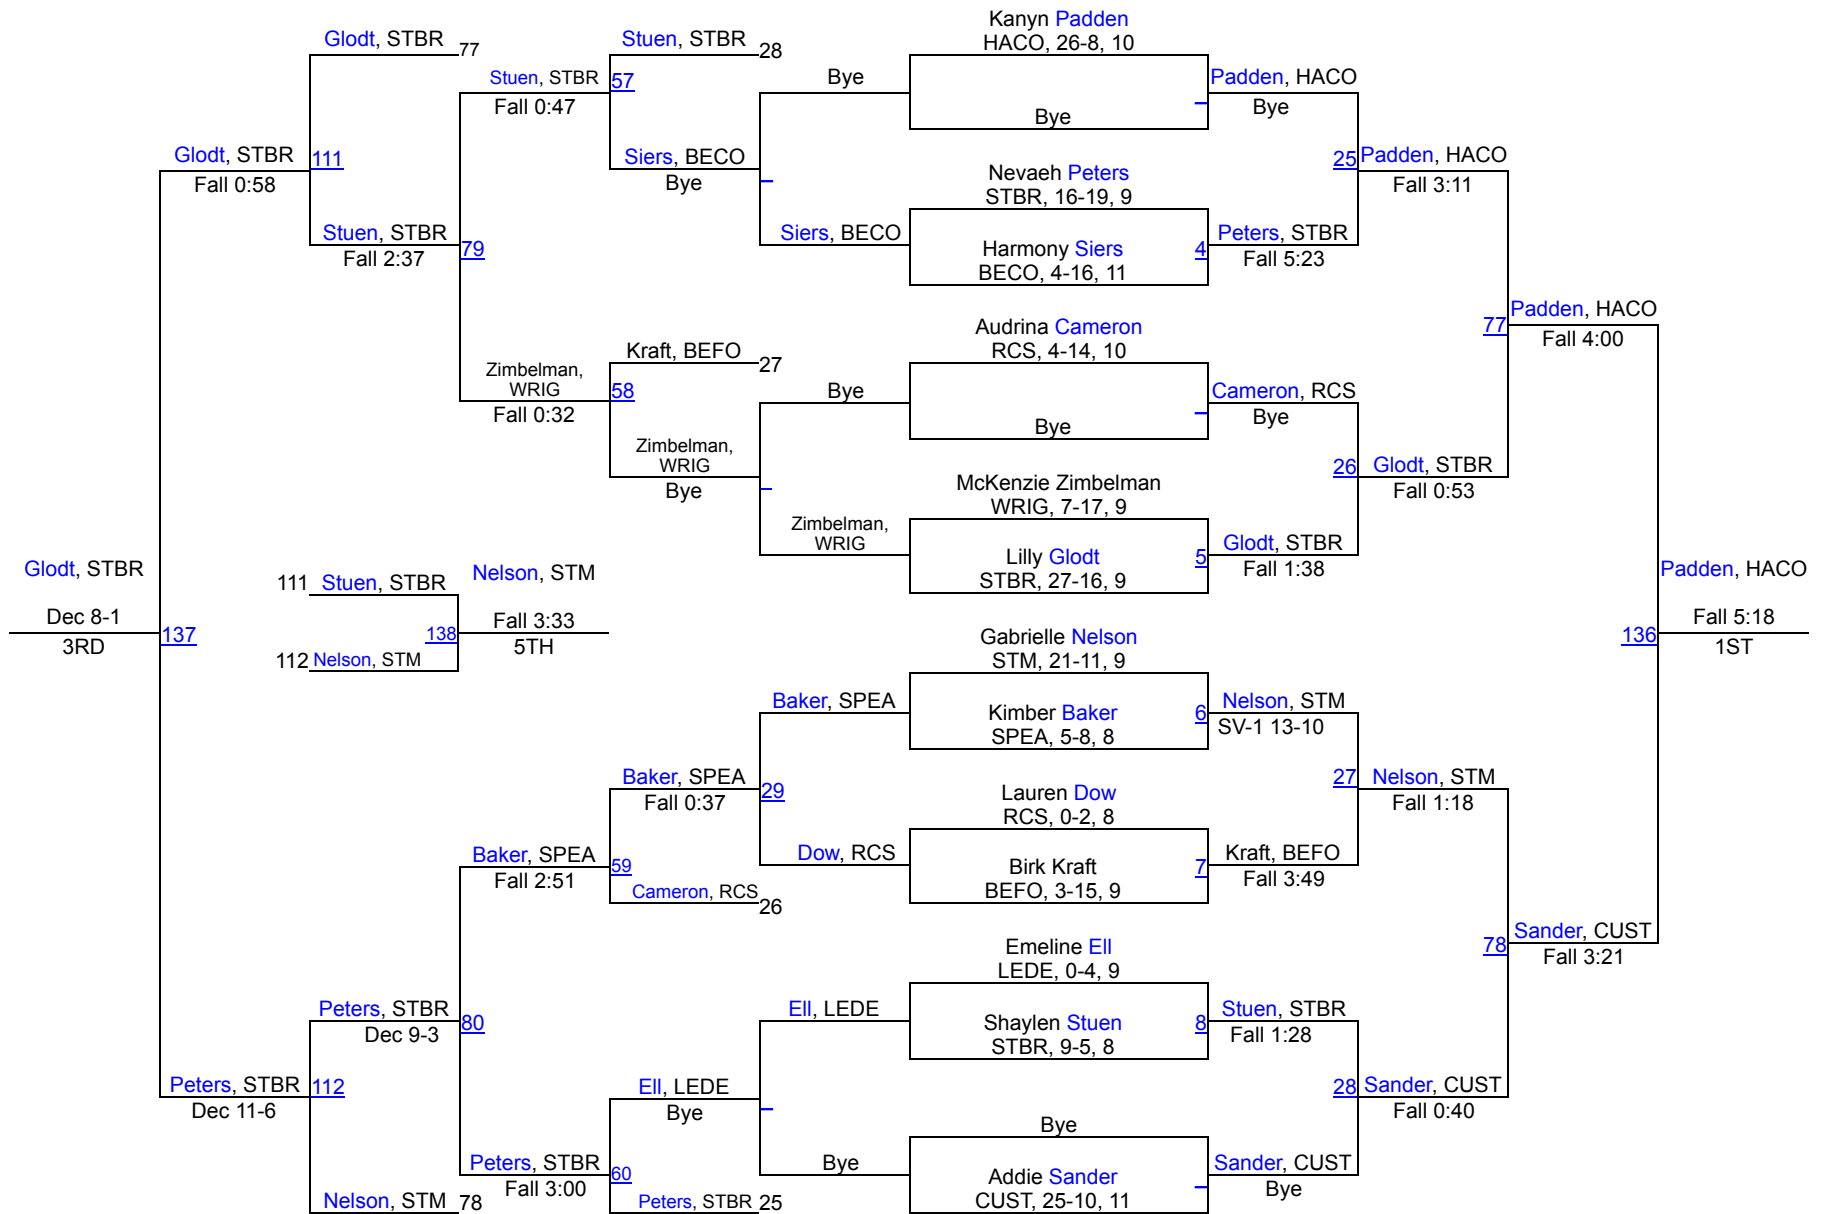

Belle Fourche Girls Invitational

120