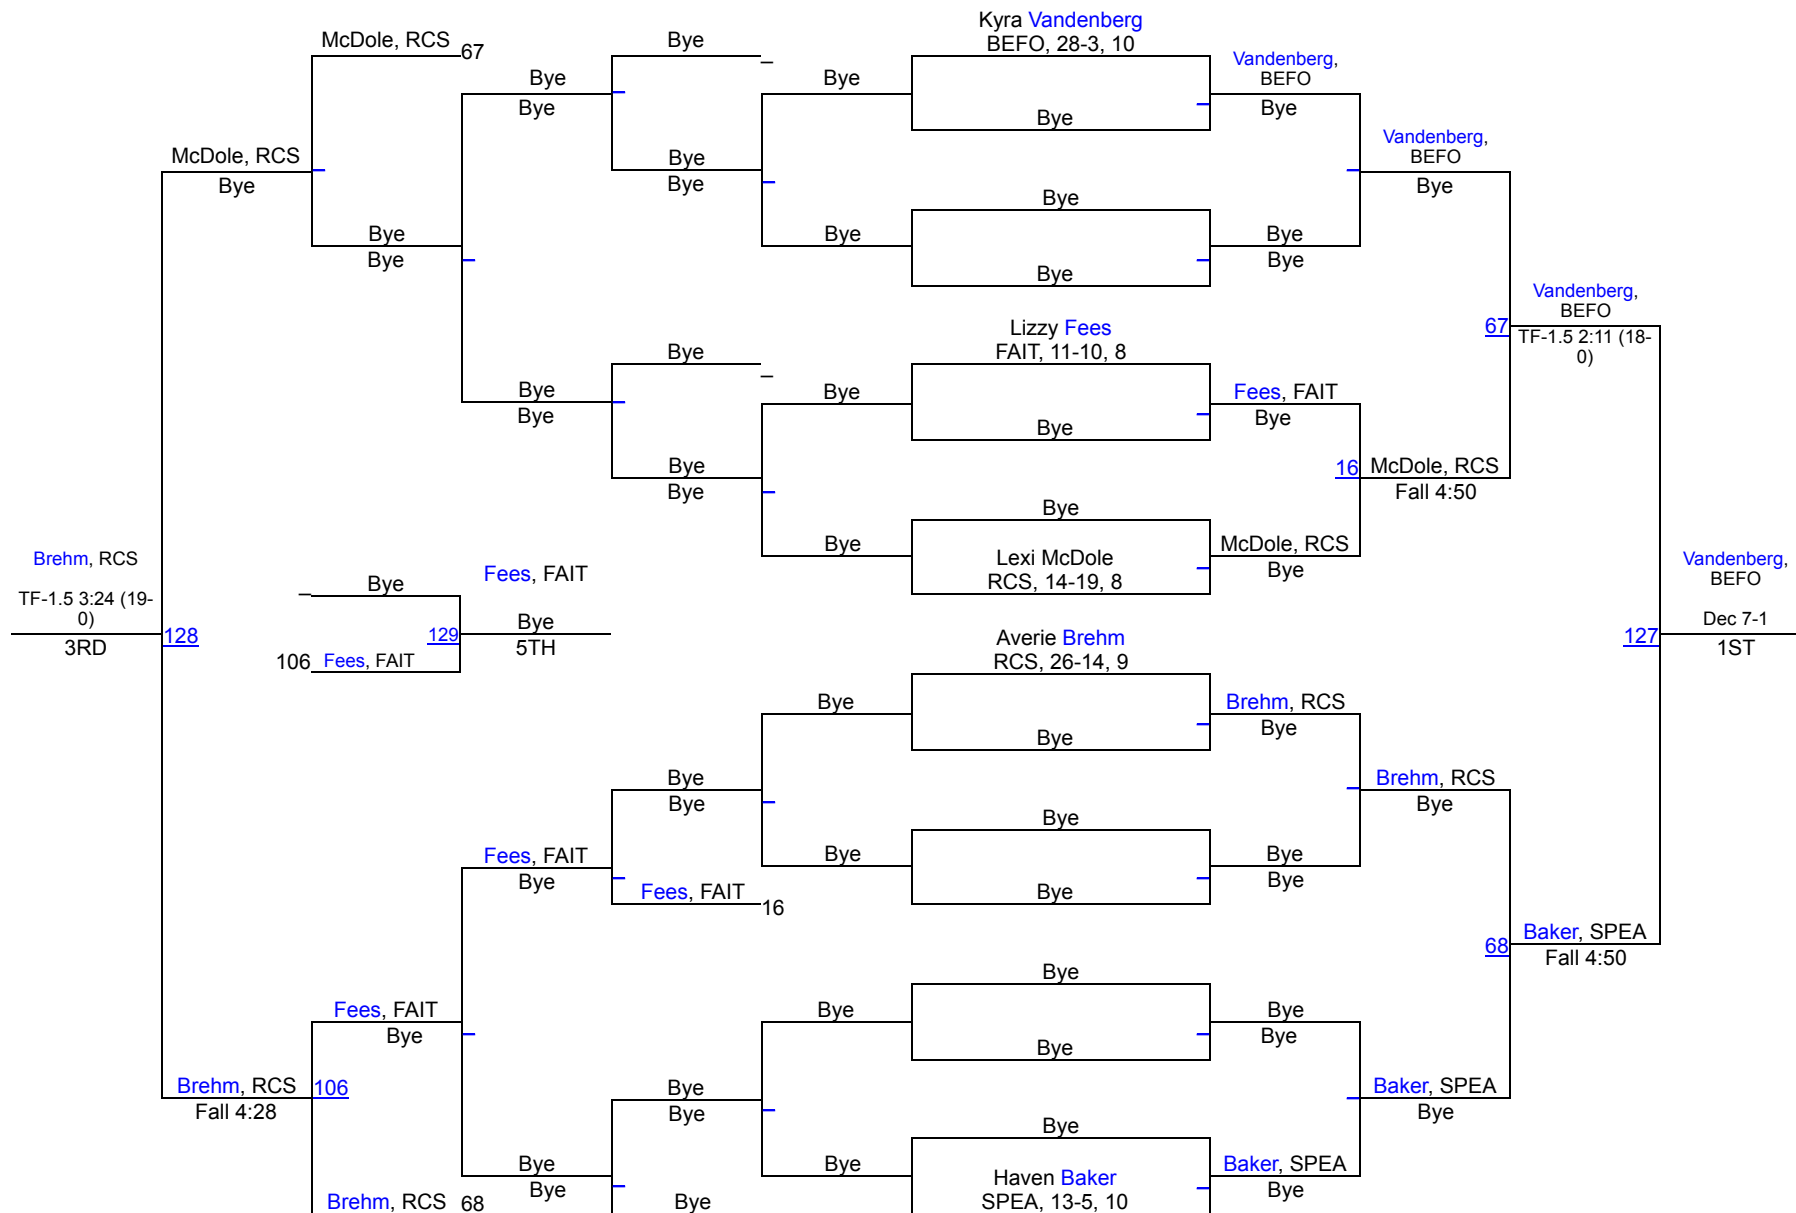

Varsity Girls Team Scores		
1	Sturgis Brown	128.5
2	Rapid City Stevens	116.5
3	Spearfish	112.0
4	Custer	103.0
5	Hot Springs	86.0
6	Belle Fourche	81.5
7	Lakota Tech	78.5
8	Harding County	74.0
9	Douglas/Rapid City Christian/New Underwood	55.0
10	Lead-Deadwood	51.0
11	Bennett County	44.0
12	Wright	28.0
13	St. Thomas More	22.0
14	Upton	16.0
15	Hulett	12.5
16	Hill City	9.0
17	Faith	5.0

# Belle Fourche Girls Invitational

100

# Belle Fourche Girls Invitational

107