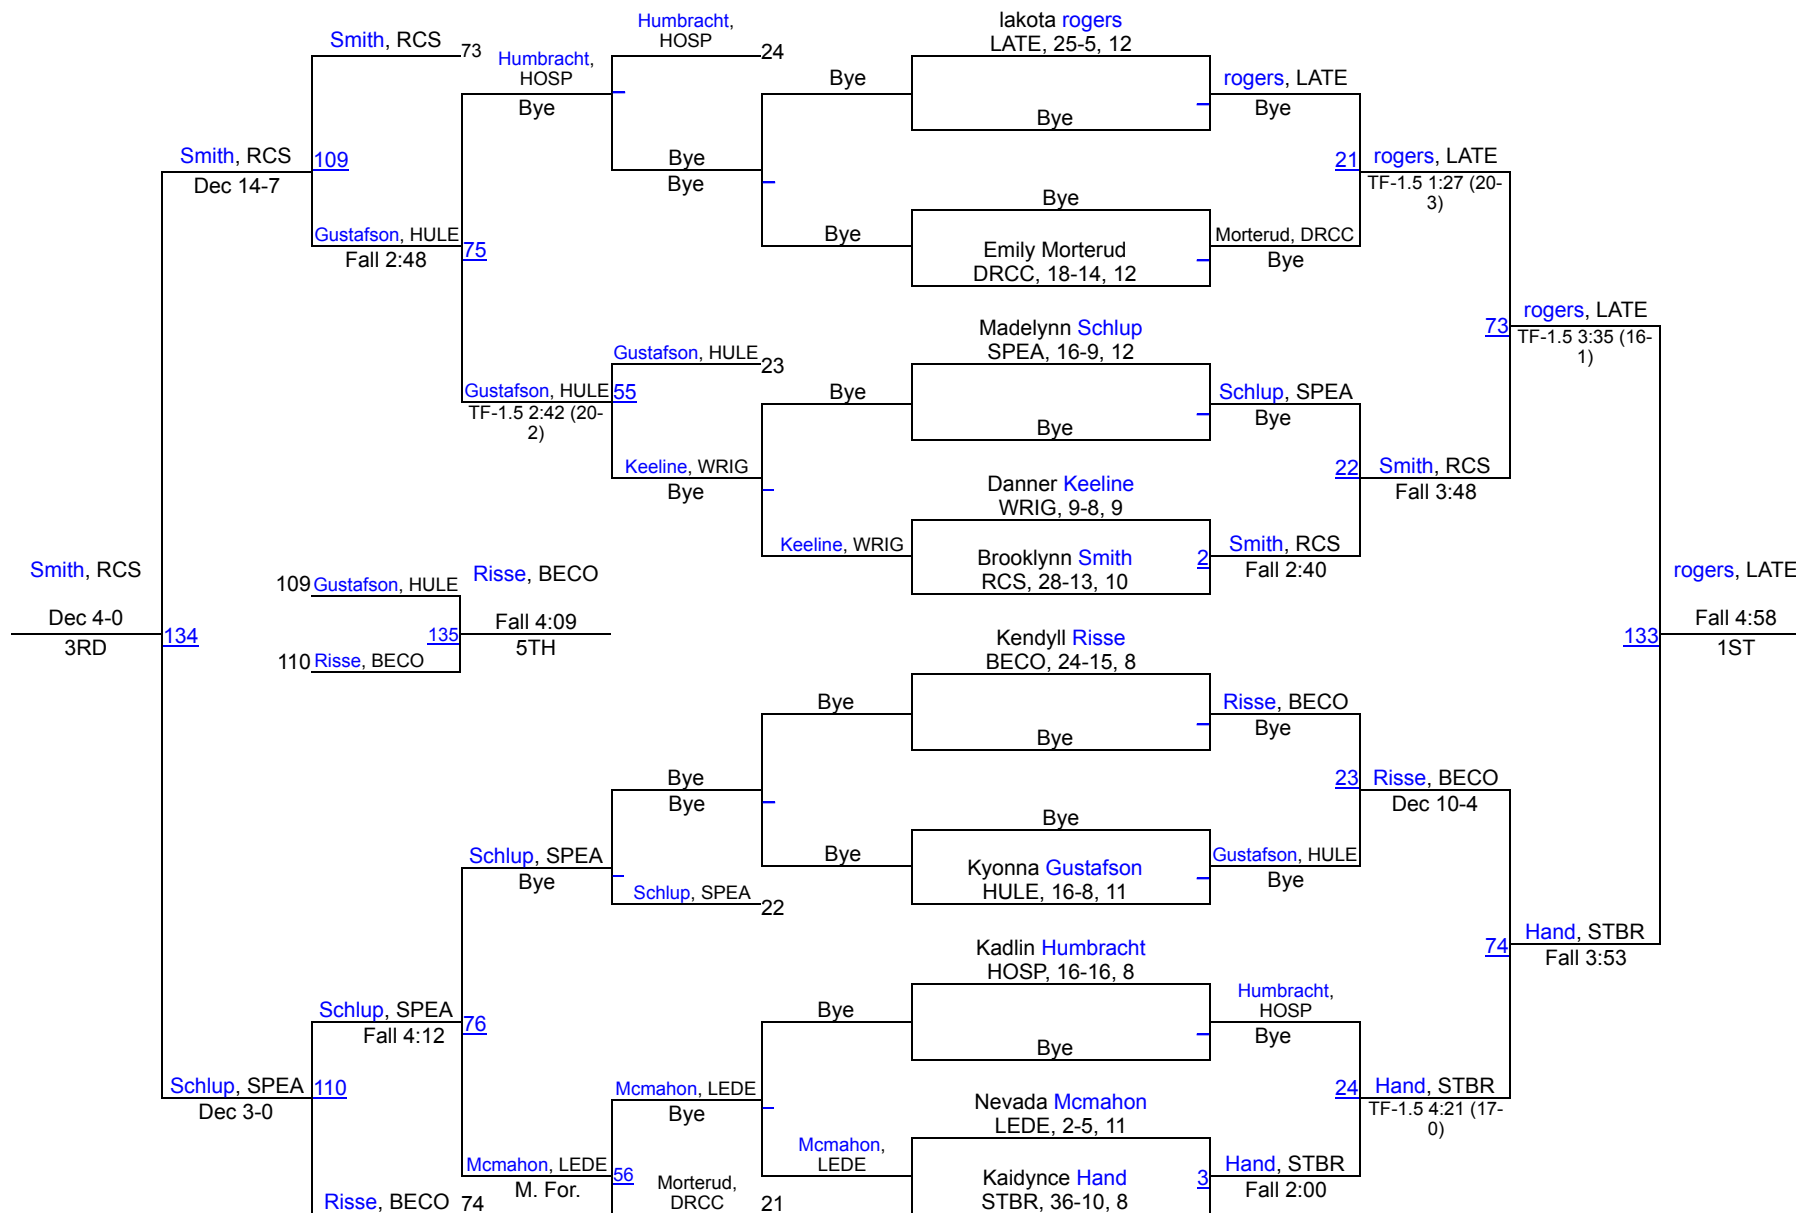

Belle Fourche Girls Invitational

114