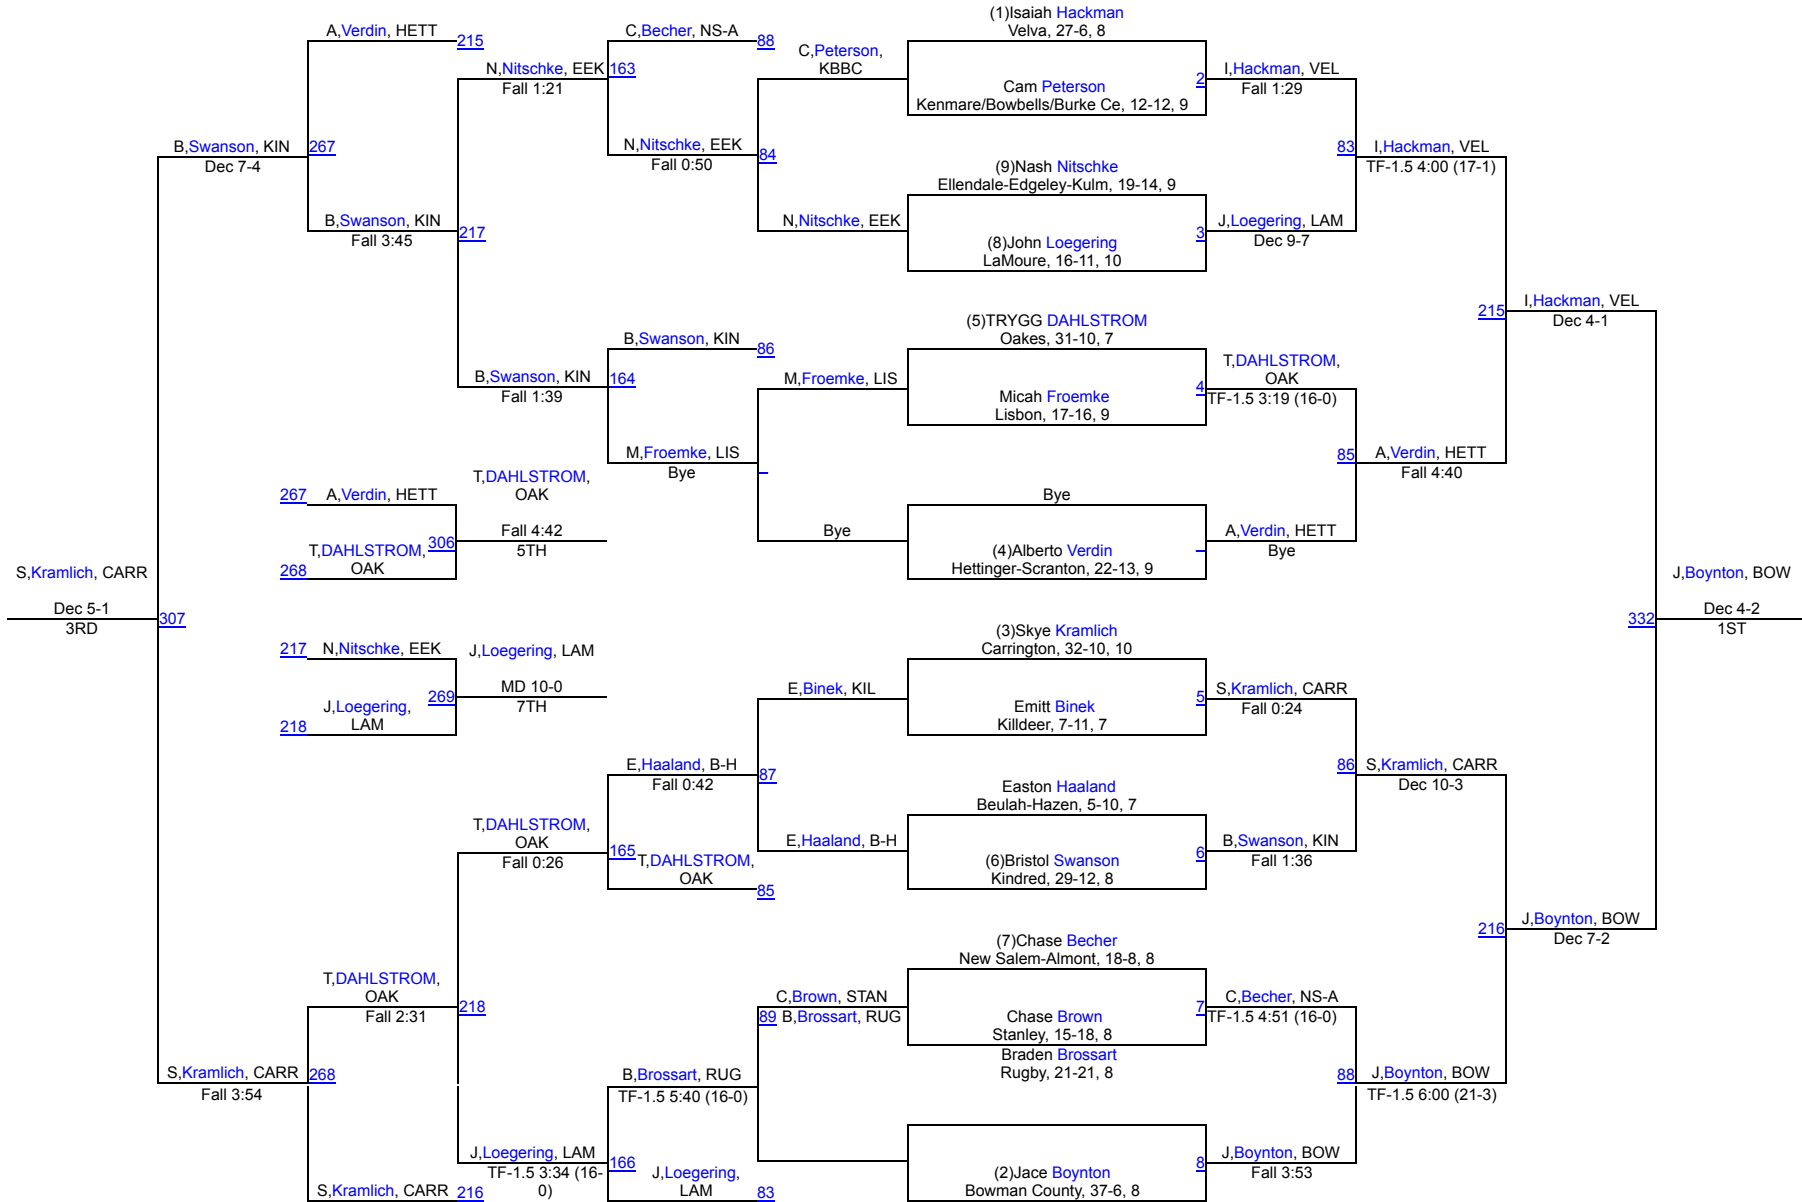

Team Scores		
1	Lisbon	153.5
2	Velva	125.0
3	New Salem-Almont	122.0
4	Oakes	97.0
5	Northern Lights	96.5
6	Napoleon	94.5
7	Ellendale-Edgeley-Kulm	92.5
8	Kindred	90.0
9	Bowman County	87.5
10	Stanley	81.5
10	Williams County	81.5
12	Kenmare/Bowbells/Burke Central	81.0
13	Bishop Ryan	78.0
14	Carrington	77.5
15	Killdeer	72.0
16	Hillsboro-Central Valley	55.5
17	LaMoure	53.0
18	Hettinger-Scranton	51.0
19	Beulah-Hazen	37.0
20	Rugby	12.5
21	White Shield	0.0

2025 East-West Tournament

107

2025 East-West Tournament

121

2025 East-West Tournament

127

2025 East-West Tournament

133

2025 East-West Tournament

139

2025 East-West Tournament

145

2025 East-West Tournament

152

2025 East-West Tournament

160

2025 East-West Tournament

172

2025 East-West Tournament

189

2025 East-West Tournament

285