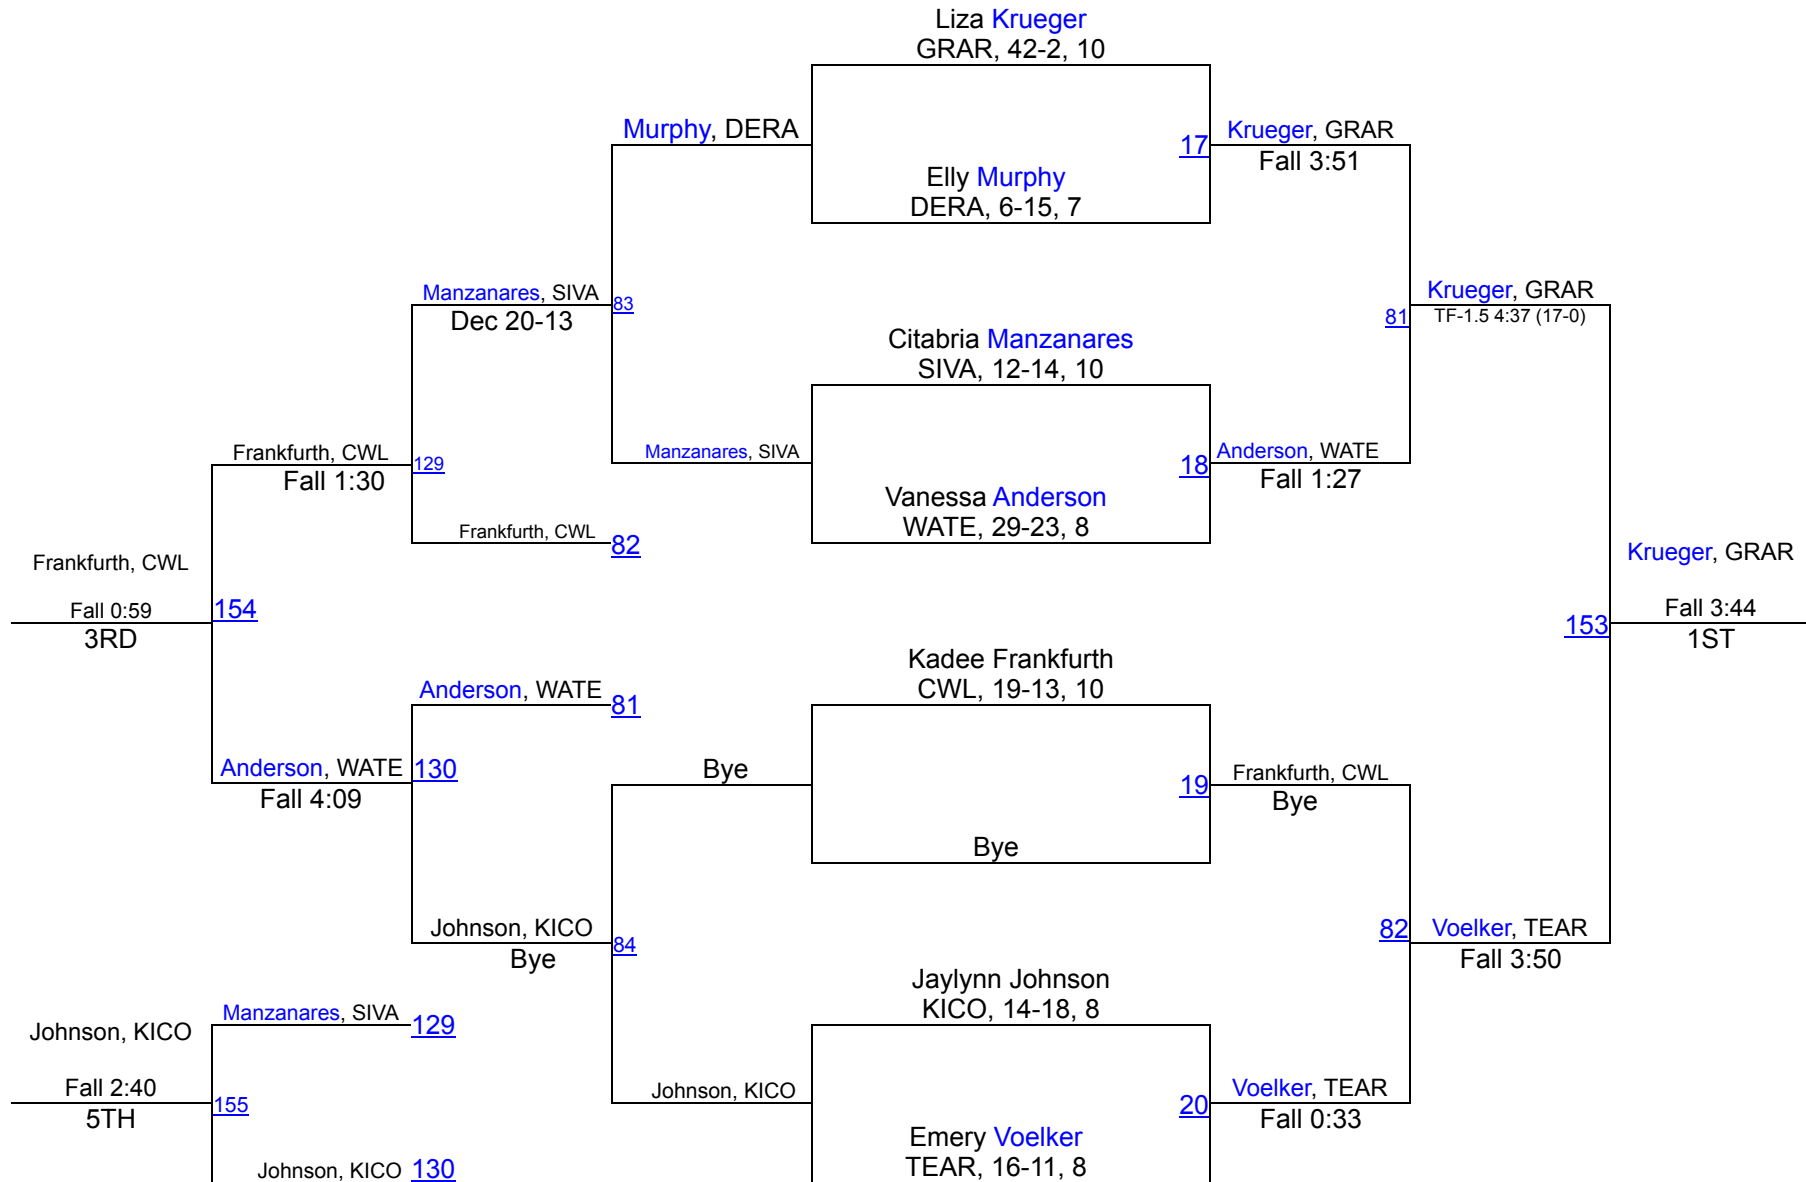

Team Scores		
1	Watertown	133.0
2	Brookings	92.0
3	Clark/Willow Lake	73.0
4	Sioux Falls Jefferson	70.0
5	Sully Buttes	66.5
6	Sioux Valley	59.5
7	Sisseton	59.0
8	Webster Area	55.0
9	Kingsbury County	42.5
10	Doland	42.0
10	Sioux Falls Roosevelt	42.0
12	Tea Area	38.0
13	West Central	31.0
14	Milbank	28.0
15	Dell Rapids	27.0
16	Groton Area	25.5
17	Faulkton Area	9.0
18	Britton-Hecla	7.0
19	Deuel/Deubrook Area	0.0
19	Hamlin/Castlewood	0.0
19	Ipswich/Bowdle	0.0
19	O`Gorman	0.0
19	Potter County	0.0
19	Redfield	0.0
19	Tiospa Zina	0.0
19	Warner/Northwestern	0.0

# SDHSAA Girls Region 1

100