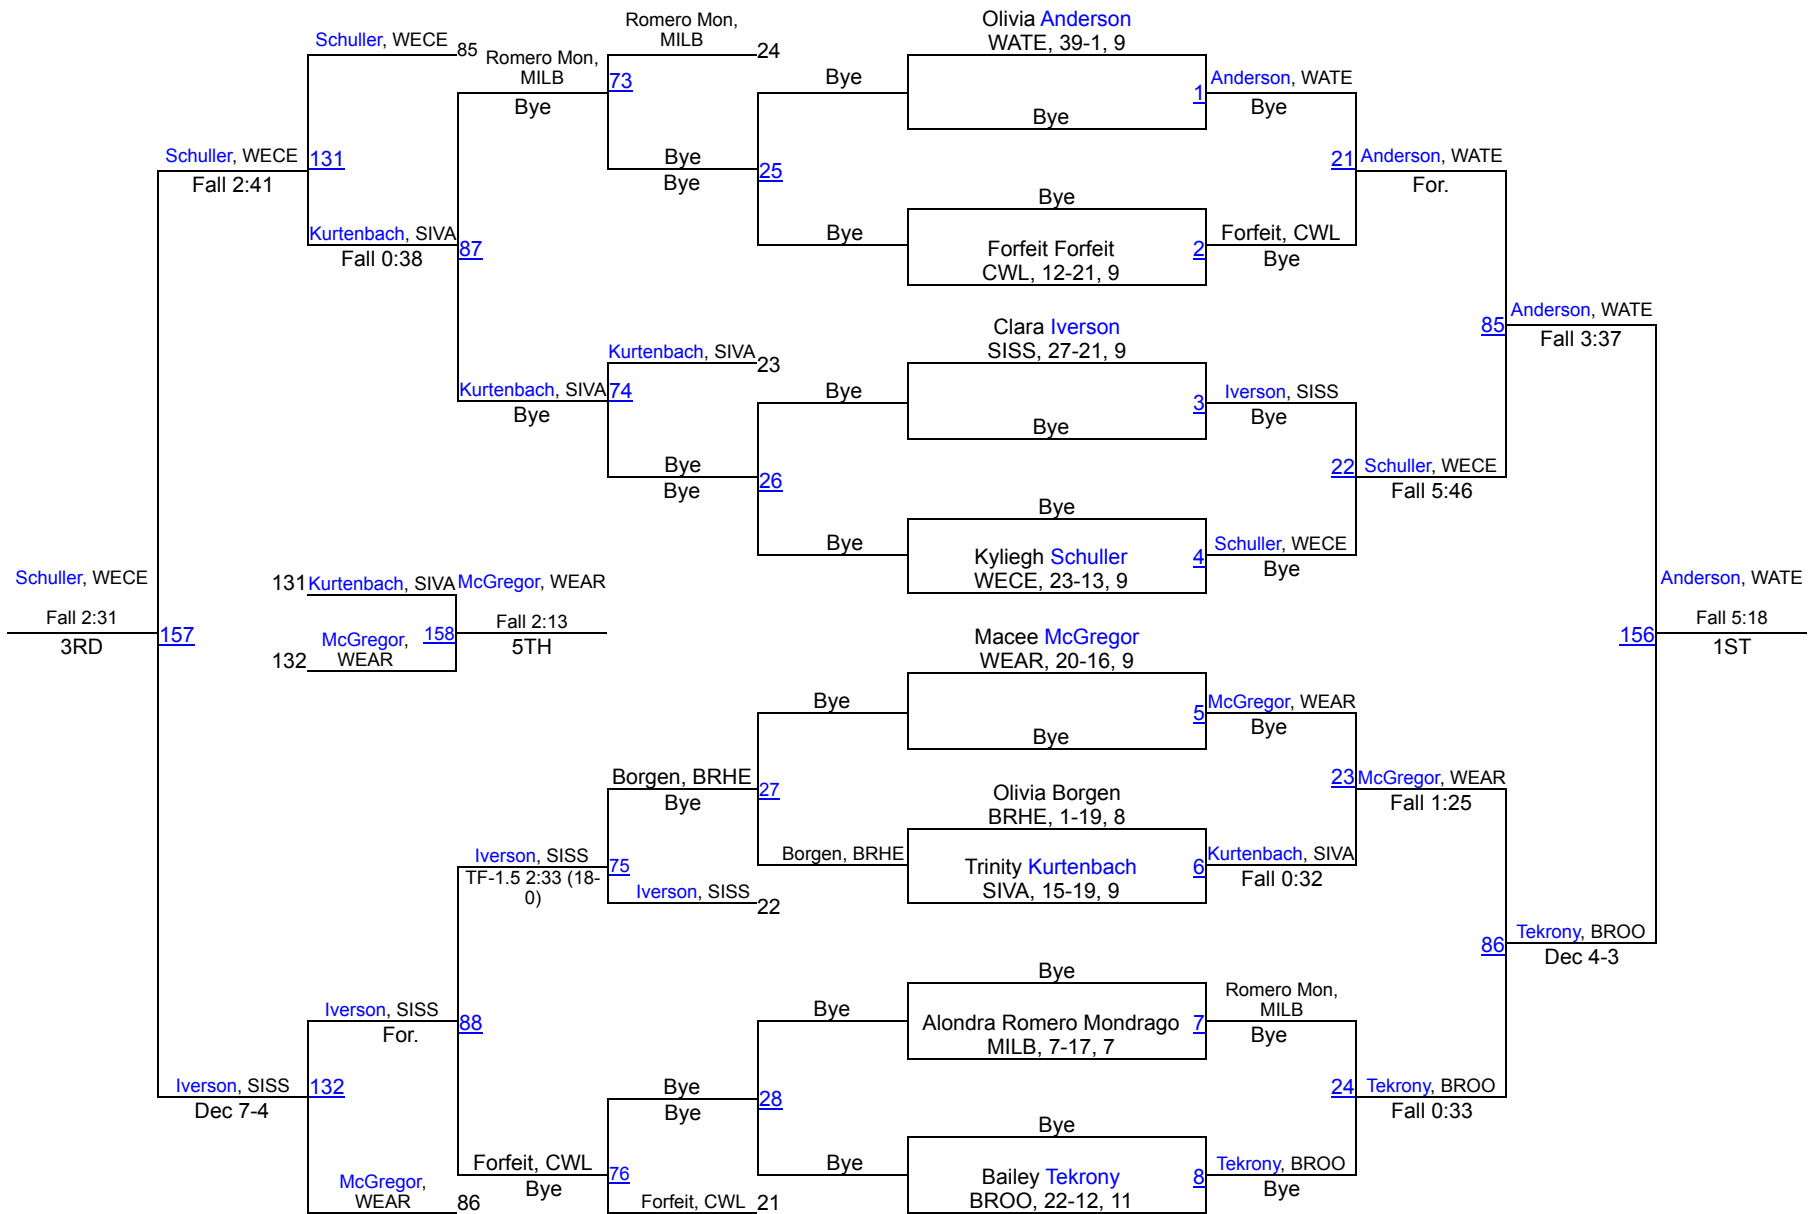

Team Scores		
1	Watertown	133.0
2	Brookings	92.0
3	Clark/Willow Lake	73.0
4	Sioux Falls Jefferson	70.0
5	Sully Buttes	66.5
6	Sioux Valley	59.5
7	Sisseton	59.0
8	Webster Area	55.0
9	Kingsbury County	42.5
10	Doland	42.0
10	Sioux Falls Roosevelt	42.0
12	Tea Area	38.0
13	West Central	31.0
14	Milbank	28.0
15	Dell Rapids	27.0
16	Groton Area	25.5
17	Faulkton Area	9.0
18	Britton-Hecla	7.0
19	Deuel/Deubrook Area	0.0
19	Hamlin/Castlewood	0.0
19	Ipswich/Bowdle	0.0
19	O`Gorman	0.0
19	Potter County	0.0
19	Redfield	0.0
19	Tiospa Zina	0.0
19	Warner/Northwestern	0.0

# SDHSAA Girls Region 1

100

# SDHSAA Girls Region 1

107