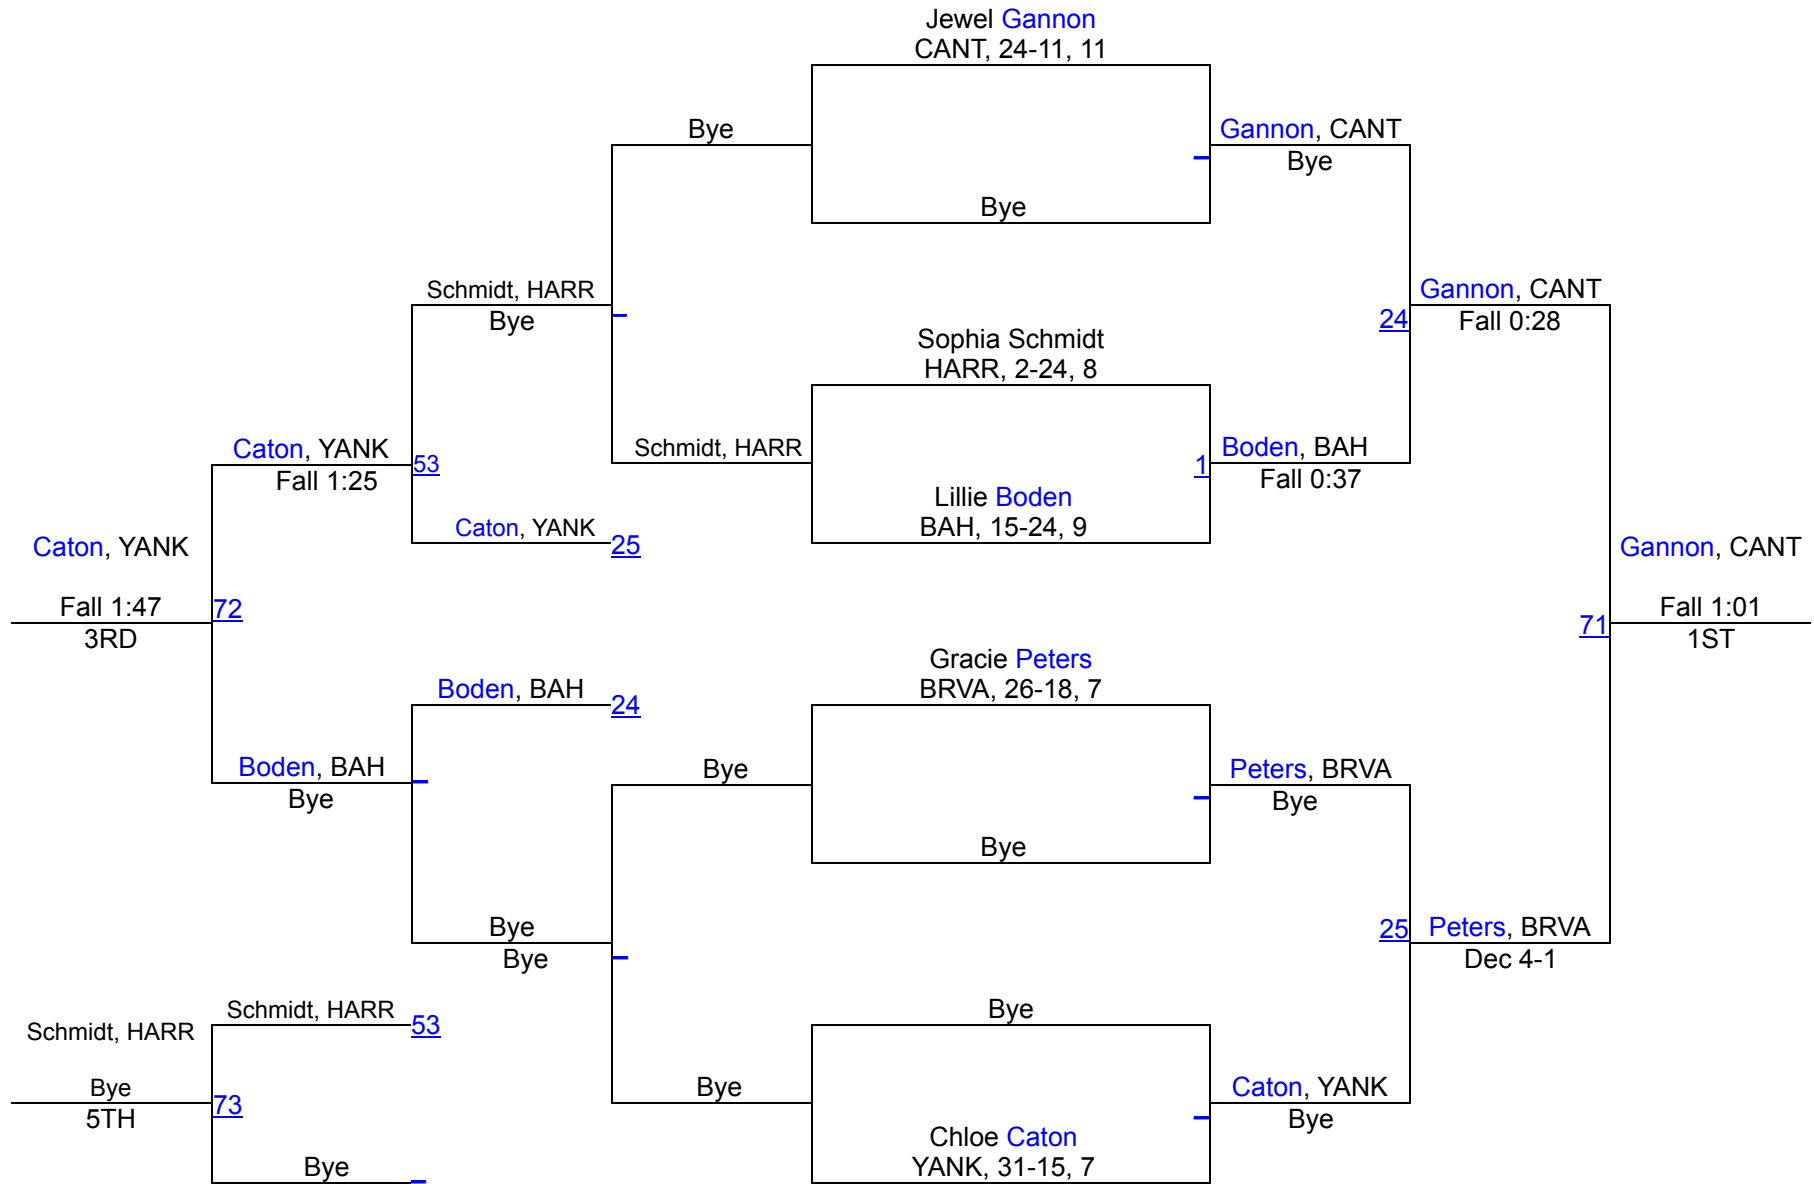

Team Scores		
1	Canton	229.5
2	Harrisburg	168.5
3	Brandon Valley	105.0
4	Viborg-Hurley/Irene-Wakonda	97.0
5	Yankton	91.0
6	Sioux Falls Washington	48.0
7	Beresford/Alcester-Hudson	37.0
7	Sioux Falls Lincoln	37.0
9	McCook Central/Montrose	33.0
10	Baltic	18.0
10	Vermillion	18.0
12	Garretson	16.0
12	Hanson	16.0
14	Lennox	10.0
15	Flandreau	7.0
16	Canistota	3.0
17	Chester	0.0
17	Dakota Valley	0.0
17	Elk Point-Jefferson	0.0
17	Howard	0.0
17	Marion/Freeman	0.0
17	Parker	0.0
17	Tri-Valley	0.0

SDHSAA Girls Region 2

100

SDHSAA Girls Region 2

107

SDHSAA Girls Region 2

114

SDHSAA Girls Region 2

120