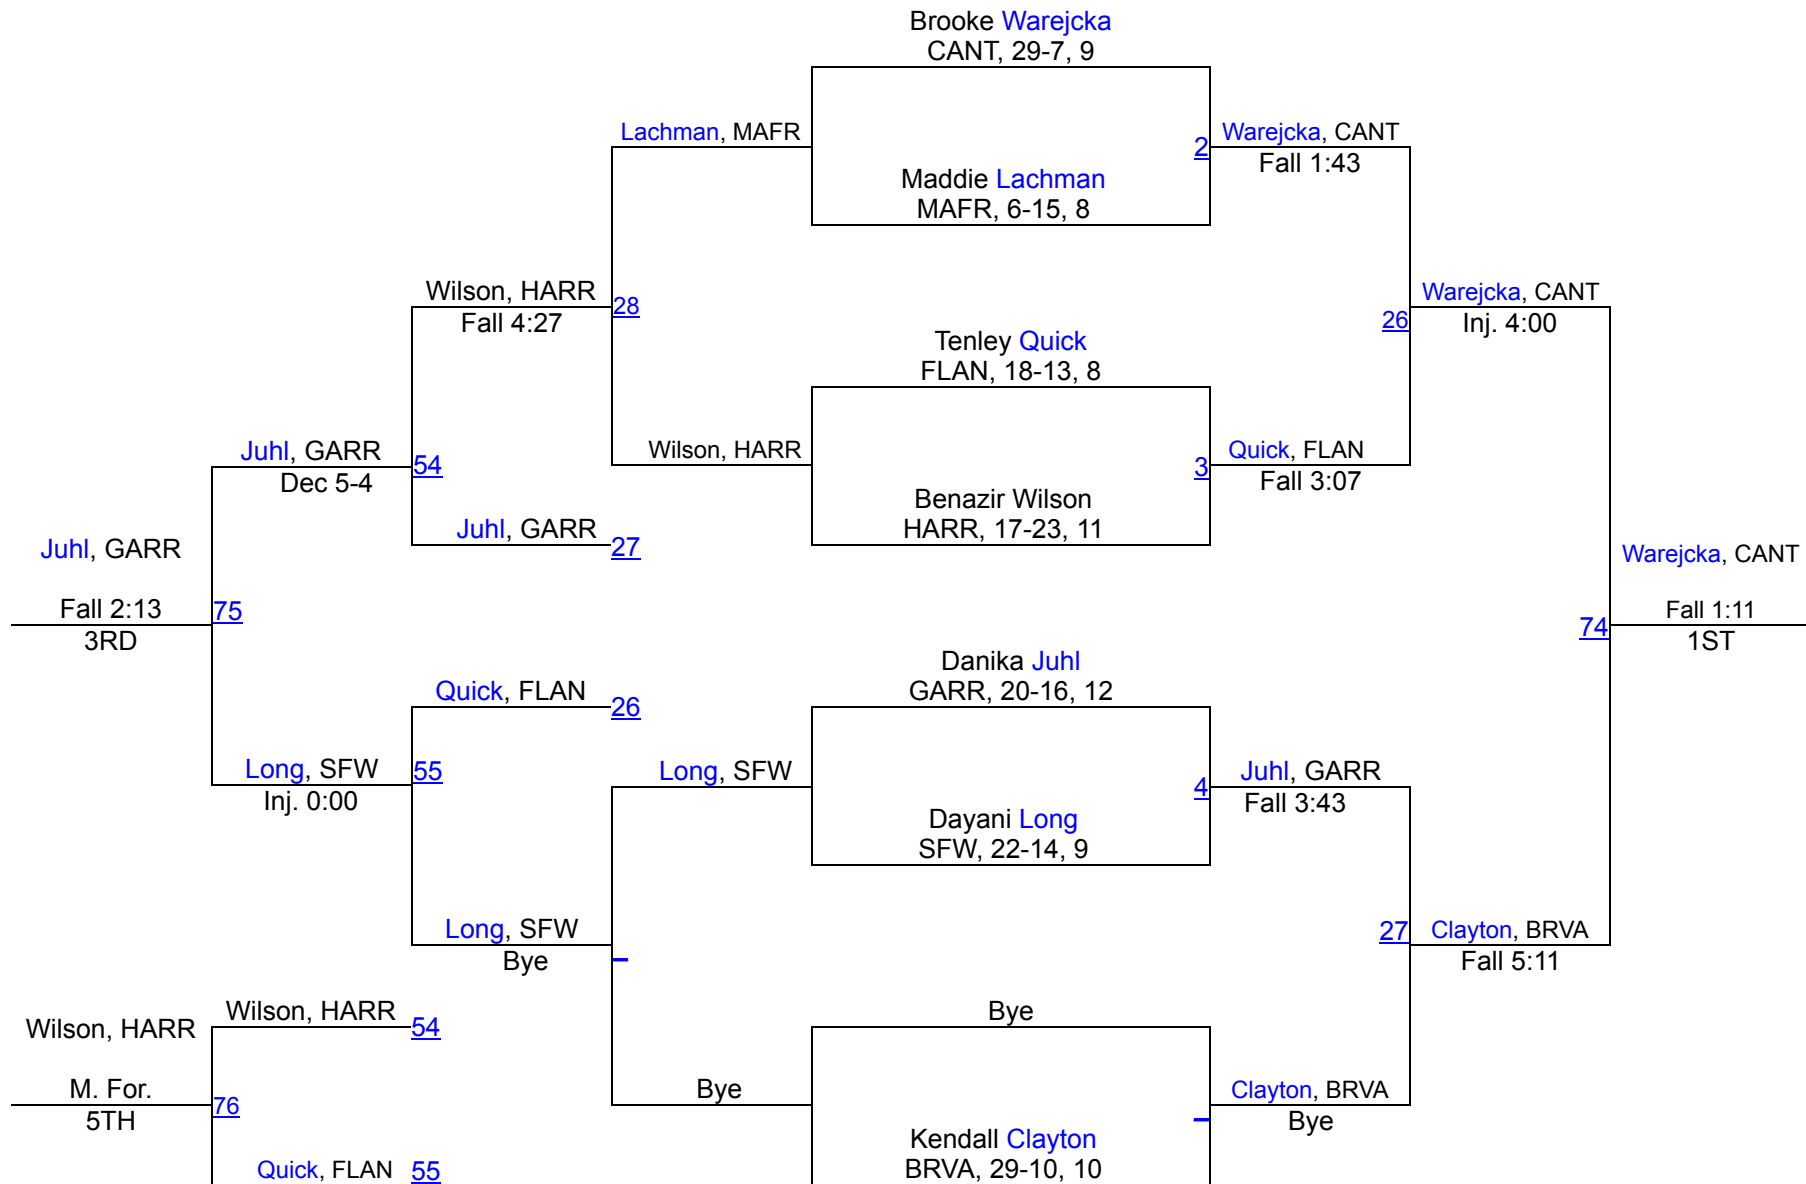

Team Scores		
1	Canton	229.5
2	Harrisburg	168.5
3	Brandon Valley	105.0
4	Viborg-Hurley/Irene-Wakonda	97.0
5	Yankton	91.0
6	Sioux Falls Washington	48.0
7	Beresford/Alcester-Hudson	37.0
7	Sioux Falls Lincoln	37.0
9	McCook Central/Montrose	33.0
10	Baltic	18.0
10	Vermillion	18.0
12	Garretson	16.0
12	Hanson	16.0
14	Lennox	10.0
15	Flandreau	7.0
16	Canistota	3.0
17	Chester	0.0
17	Dakota Valley	0.0
17	Elk Point-Jefferson	0.0
17	Howard	0.0
17	Marion/Freeman	0.0
17	Parker	0.0
17	Tri-Valley	0.0

SDHSAA Girls Region 2

100

SDHSAA Girls Region 2

107

SDHSAA Girls Region 2

114

SDHSAA Girls Region 2

120