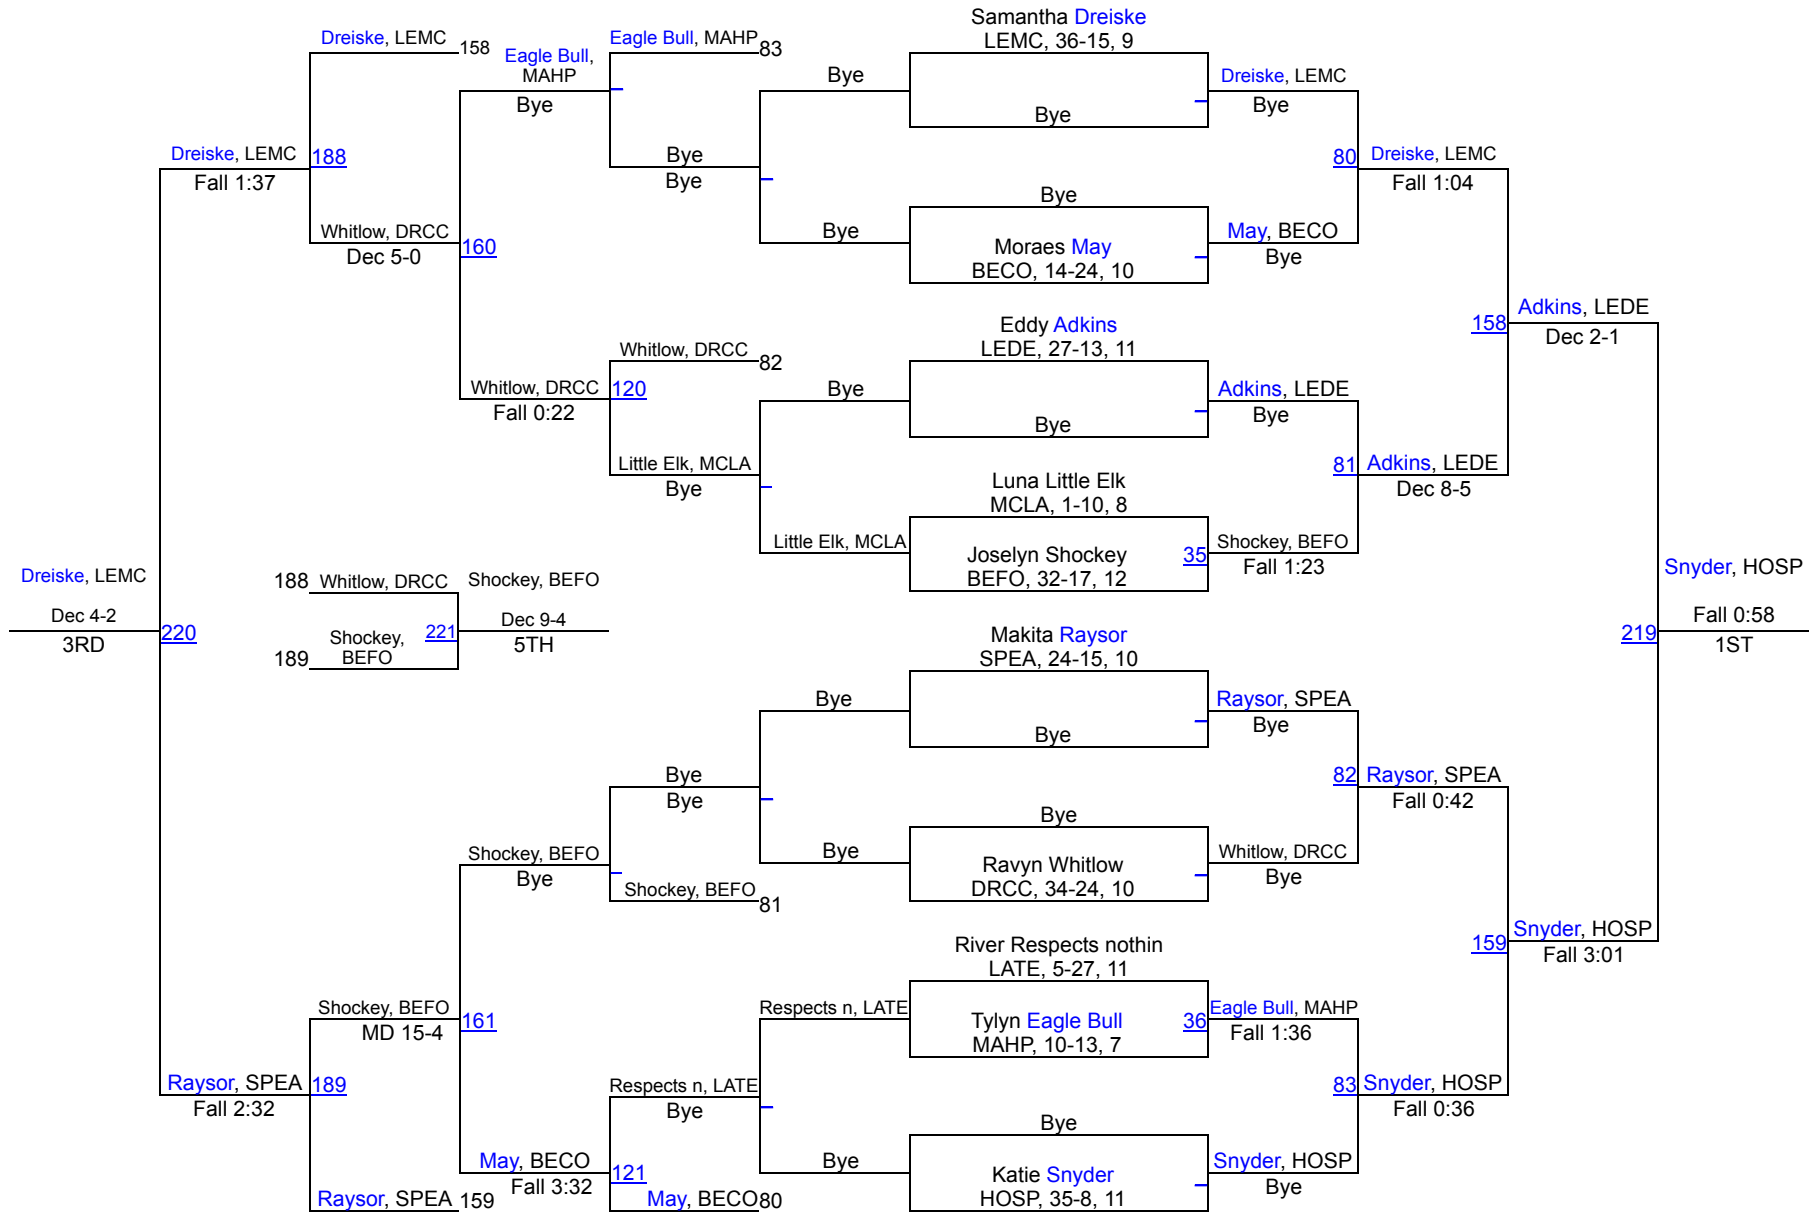

| Region 4 Girls Team Scores | | |
|----------------------------|--|-------|
| 1 | Spearfish | 137.0 |
| 2 | Custer | 126.0 |
| 3 | Lakota Tech | 112.0 |
| 4 | Sturgis Brown | 109.0 |
| 5 | Hot Springs | 108.0 |
| 6 | Rapid City Stevens | 103.0 |
| 7 | Rapid City Central | 100.0 |
| 8 | Lemmon/McIntosh | 91.5 |
| 9 | Lead-Deadwood | 75.0 |
| 10 | Bennett County | 61.0 |
| 11 | Belle Fourche | 60.0 |
| 12 | Stanley County | 57.0 |
| 13 | Harding County | 51.0 |
| 14 | Mahpiya Luta | 49.5 |
| 15 | Douglas/Rapid City Christian/New Underwood | 35.0 |
| 16 | St. Thomas More | 29.0 |
| 17 | Mobridge-Pollock | 20.0 |
| 18 | Hill City | 18.0 |
| 19 | McLaughlin | 5.0 |
| 19 | Pine Ridge | 5.0 |
| 21 | Timber Lake | 3.0 |
| 22 | Faith | 0.0 |
| 22 | Little Wound | 0.0 |

SDHSAA Girls Region 4

107

SDHSAA Girls Region 4

114

SDHSAA Girls Region 4

126

SDHSAA Girls Region 4

132

SDHSAA Girls Region 4

145

SDHSAA Girls Region 4

152

SDHSAA Girls Region 4

165

SDHSAA Girls Region 4

185