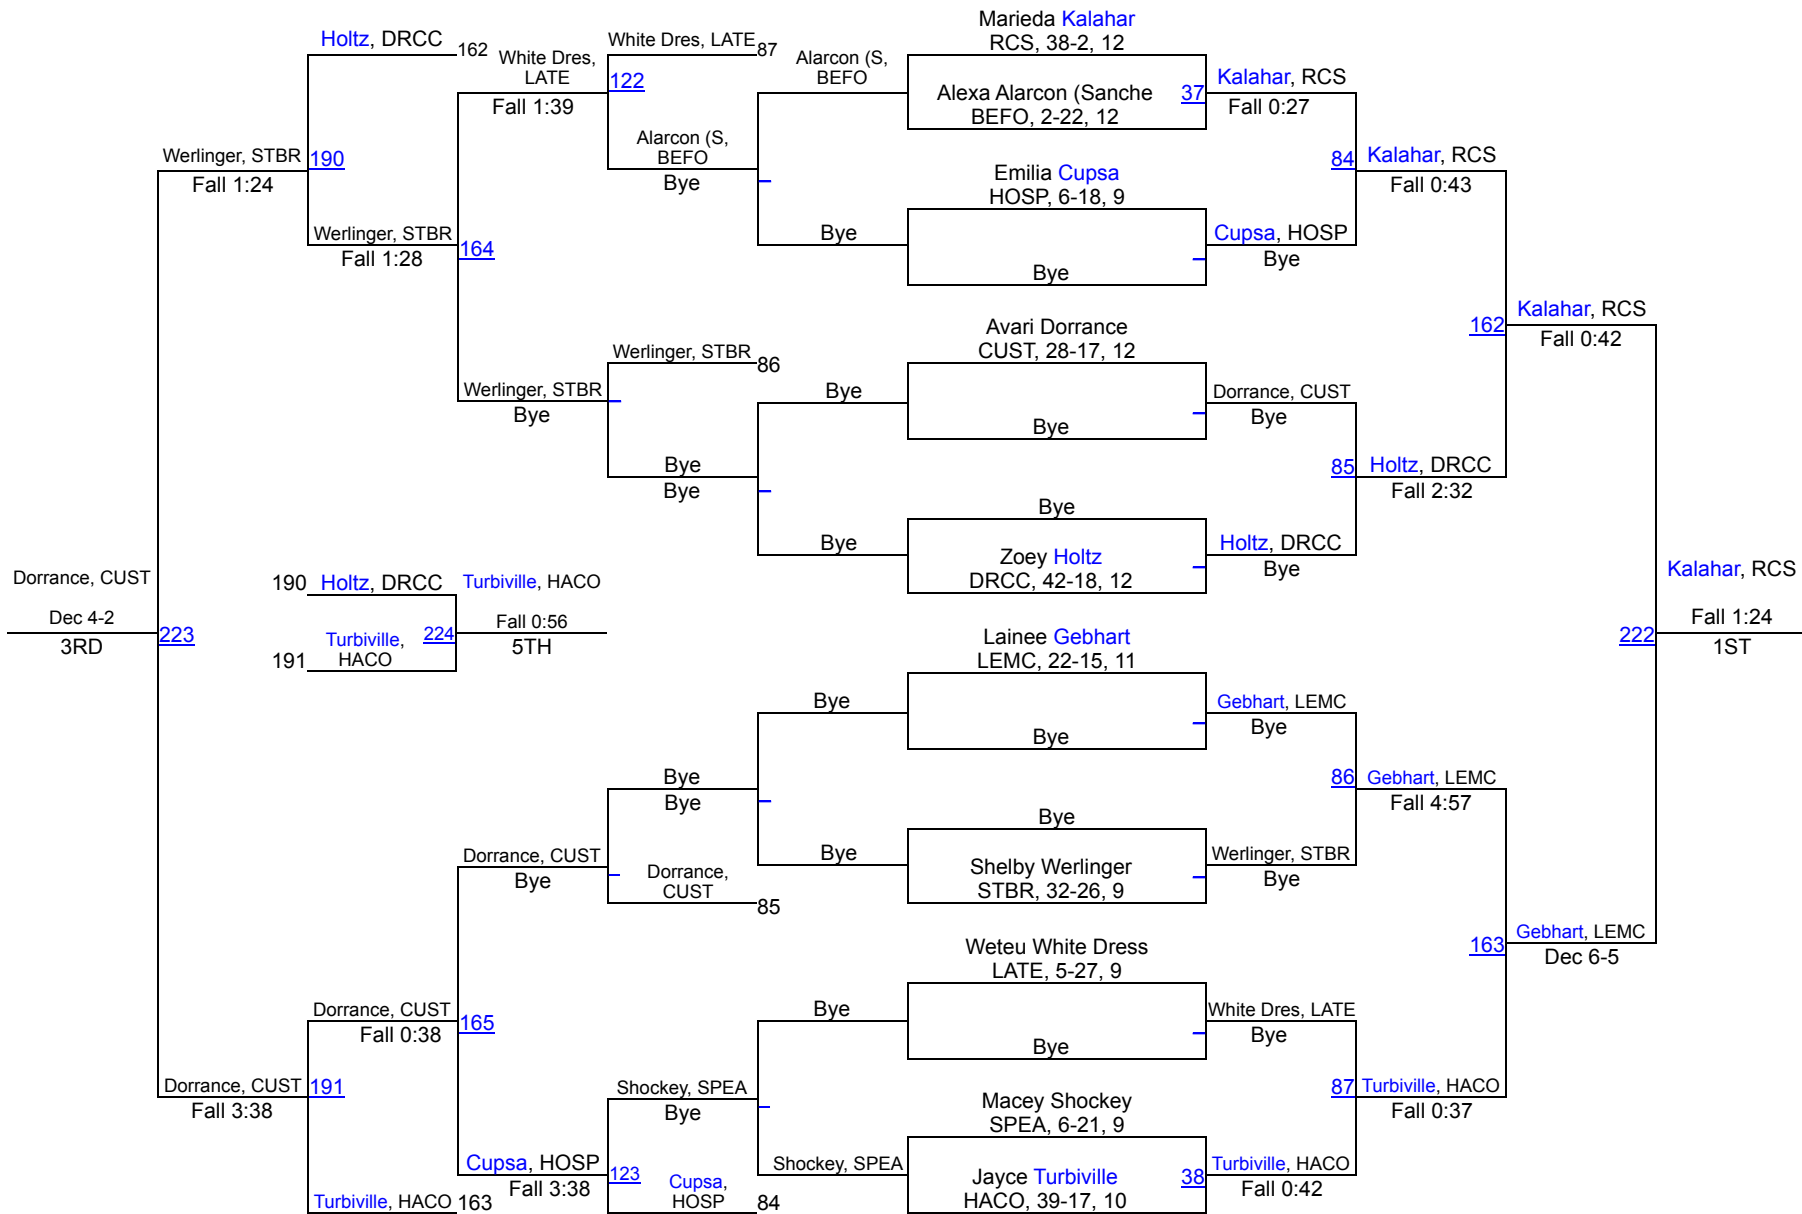

| Region 4 Girls Team Scores | | |
|----------------------------|--|-------|
| 1 | Spearfish | 137.0 |
| 2 | Custer | 126.0 |
| 3 | Lakota Tech | 112.0 |
| 4 | Sturgis Brown | 109.0 |
| 5 | Hot Springs | 108.0 |
| 6 | Rapid City Stevens | 103.0 |
| 7 | Rapid City Central | 100.0 |
| 8 | Lemmon/McIntosh | 91.5 |
| 9 | Lead-Deadwood | 75.0 |
| 10 | Bennett County | 61.0 |
| 11 | Belle Fourche | 60.0 |
| 12 | Stanley County | 57.0 |
| 13 | Harding County | 51.0 |
| 14 | Mahpiya Luta | 49.5 |
| 15 | Douglas/Rapid City Christian/New Underwood | 35.0 |
| 16 | St. Thomas More | 29.0 |
| 17 | Mobridge-Pollock | 20.0 |
| 18 | Hill City | 18.0 |
| 19 | McLaughlin | 5.0 |
| 19 | Pine Ridge | 5.0 |
| 21 | Timber Lake | 3.0 |
| 22 | Faith | 0.0 |
| 22 | Little Wound | 0.0 |

SDHSAA Girls Region 4

107

SDHSAA Girls Region 4

114

SDHSAA Girls Region 4

126

SDHSAA Girls Region 4

132

SDHSAA Girls Region 4

145

SDHSAA Girls Region 4

152

SDHSAA Girls Region 4

165

SDHSAA Girls Region 4

185

SDHSAA Girls Region 4

235