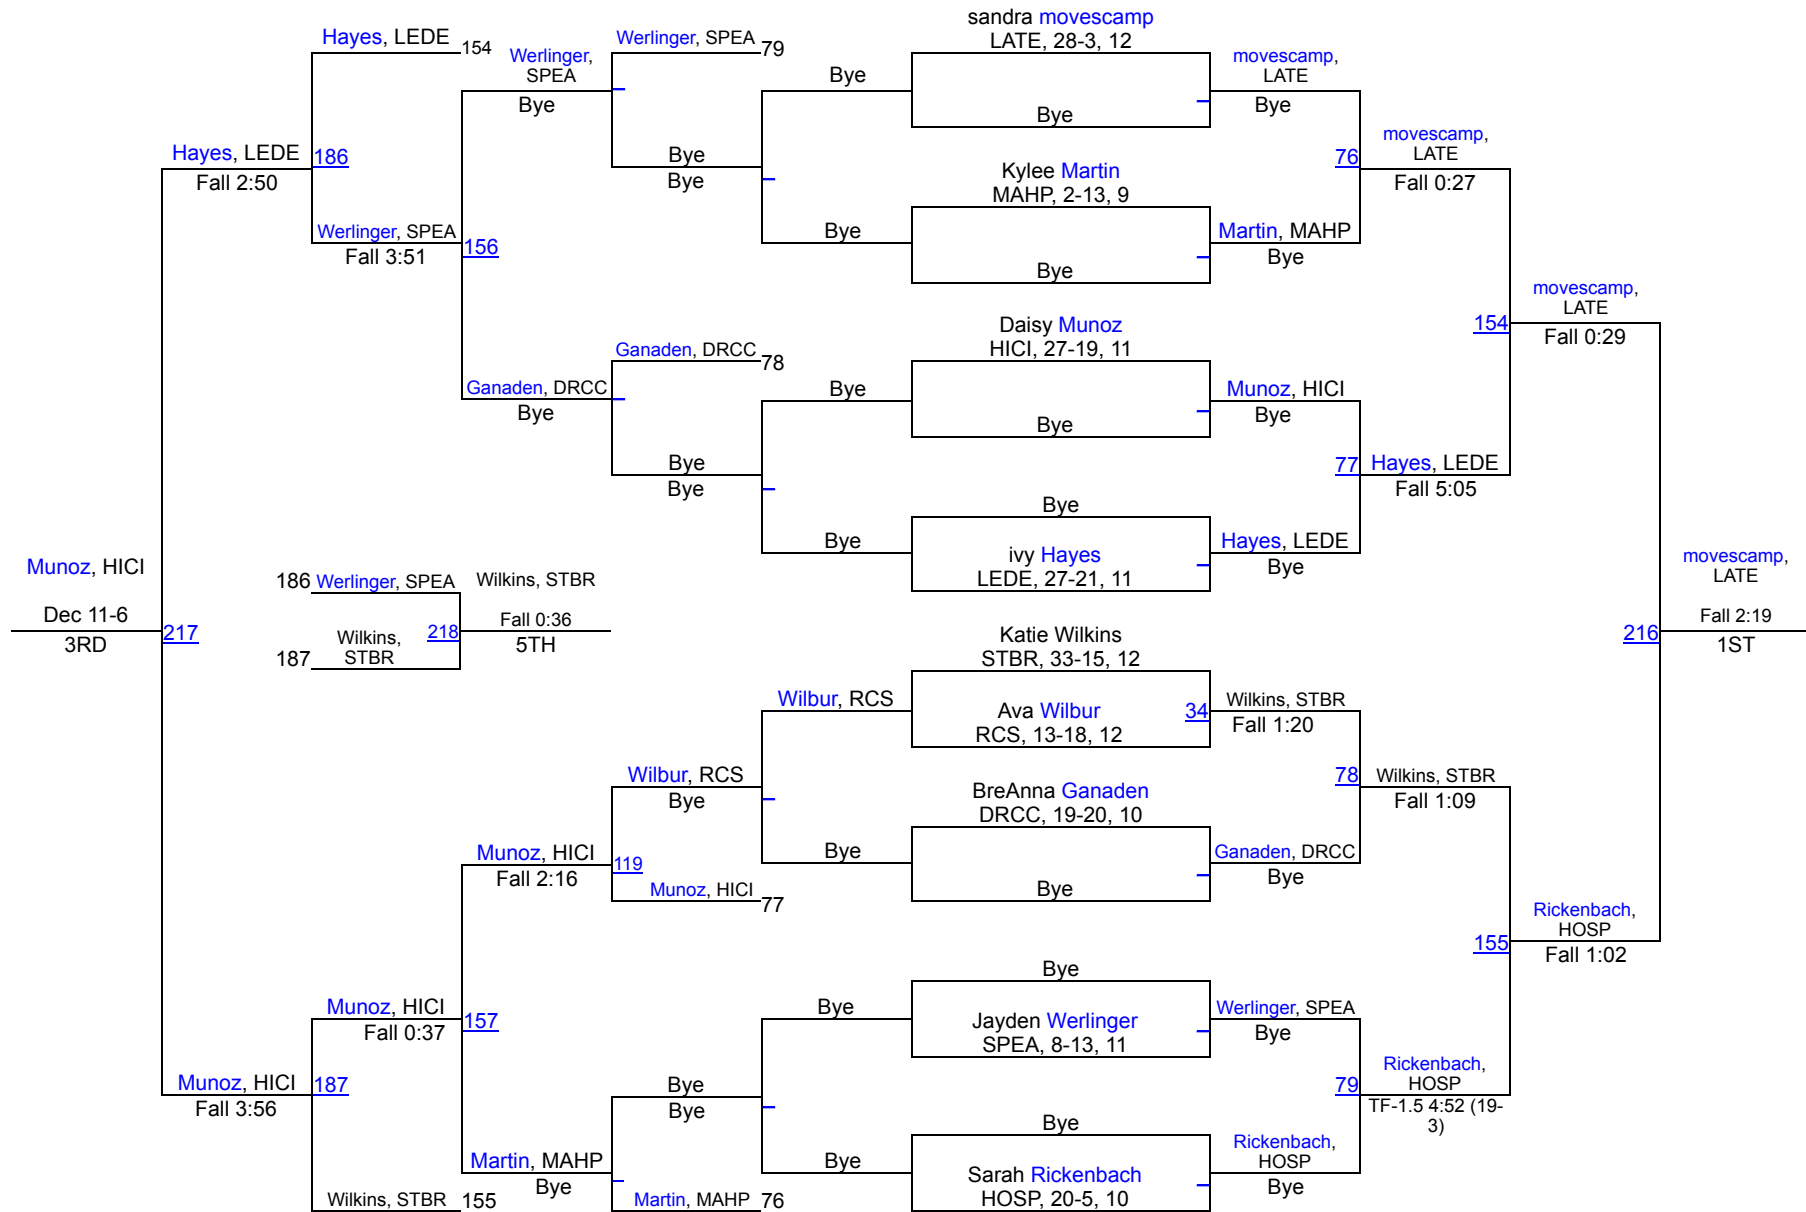

| Region 4 Girls Team Scores | | |
|----------------------------|--|-------|
| 1 | Spearfish | 137.0 |
| 2 | Custer | 126.0 |
| 3 | Lakota Tech | 112.0 |
| 4 | Sturgis Brown | 109.0 |
| 5 | Hot Springs | 108.0 |
| 6 | Rapid City Stevens | 103.0 |
| 7 | Rapid City Central | 100.0 |
| 8 | Lemmon/McIntosh | 91.5 |
| 9 | Lead-Deadwood | 75.0 |
| 10 | Bennett County | 61.0 |
| 11 | Belle Fourche | 60.0 |
| 12 | Stanley County | 57.0 |
| 13 | Harding County | 51.0 |
| 14 | Mahpiya Luta | 49.5 |
| 15 | Douglas/Rapid City Christian/New Underwood | 35.0 |
| 16 | St. Thomas More | 29.0 |
| 17 | Mobridge-Pollock | 20.0 |
| 18 | Hill City | 18.0 |
| 19 | McLaughlin | 5.0 |
| 19 | Pine Ridge | 5.0 |
| 21 | Timber Lake | 3.0 |
| 22 | Faith | 0.0 |
| 22 | Little Wound | 0.0 |

SDHSAA Girls Region 4

107

SDHSAA Girls Region 4

114

SDHSAA Girls Region 4

126

SDHSAA Girls Region 4

132

SDHSAA Girls Region 4

145

SDHSAA Girls Region 4

152

SDHSAA Girls Region 4

165

SDHSAA Girls Region 4

185