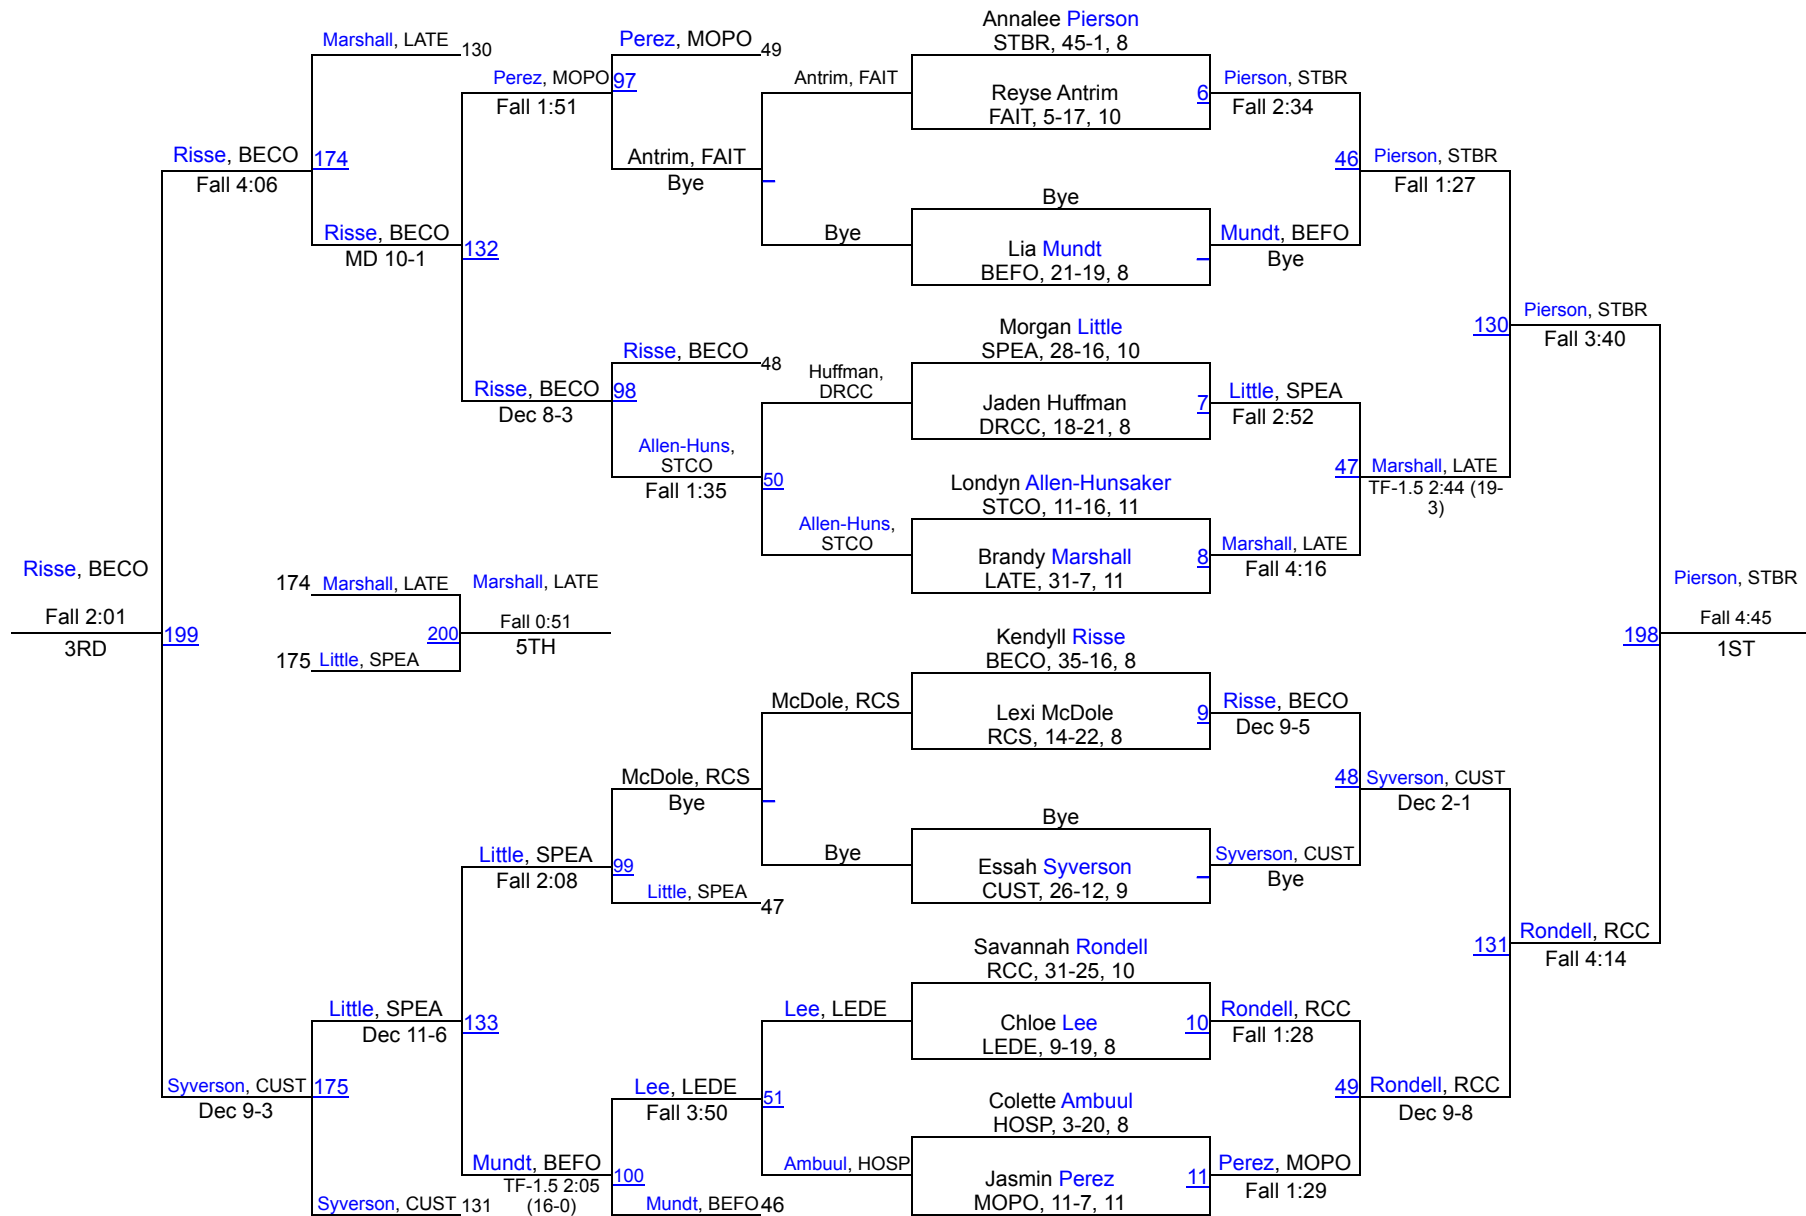

| Region 4 Girls Team Scores | | |
|----------------------------|--|-------|
| 1 | Spearfish | 137.0 |
| 2 | Custer | 126.0 |
| 3 | Lakota Tech | 112.0 |
| 4 | Sturgis Brown | 109.0 |
| 5 | Hot Springs | 108.0 |
| 6 | Rapid City Stevens | 103.0 |
| 7 | Rapid City Central | 100.0 |
| 8 | Lemmon/McIntosh | 91.5 |
| 9 | Lead-Deadwood | 75.0 |
| 10 | Bennett County | 61.0 |
| 11 | Belle Fourche | 60.0 |
| 12 | Stanley County | 57.0 |
| 13 | Harding County | 51.0 |
| 14 | Mahpiya Luta | 49.5 |
| 15 | Douglas/Rapid City Christian/New Underwood | 35.0 |
| 16 | St. Thomas More | 29.0 |
| 17 | Mobridge-Pollock | 20.0 |
| 18 | Hill City | 18.0 |
| 19 | McLaughlin | 5.0 |
| 19 | Pine Ridge | 5.0 |
| 21 | Timber Lake | 3.0 |
| 22 | Faith | 0.0 |
| 22 | Little Wound | 0.0 |

SDHSAA Girls Region 4

107

SDHSAA Girls Region 4

114

SDHSAA Girls Region 4

126

SDHSAA Girls Region 4

132