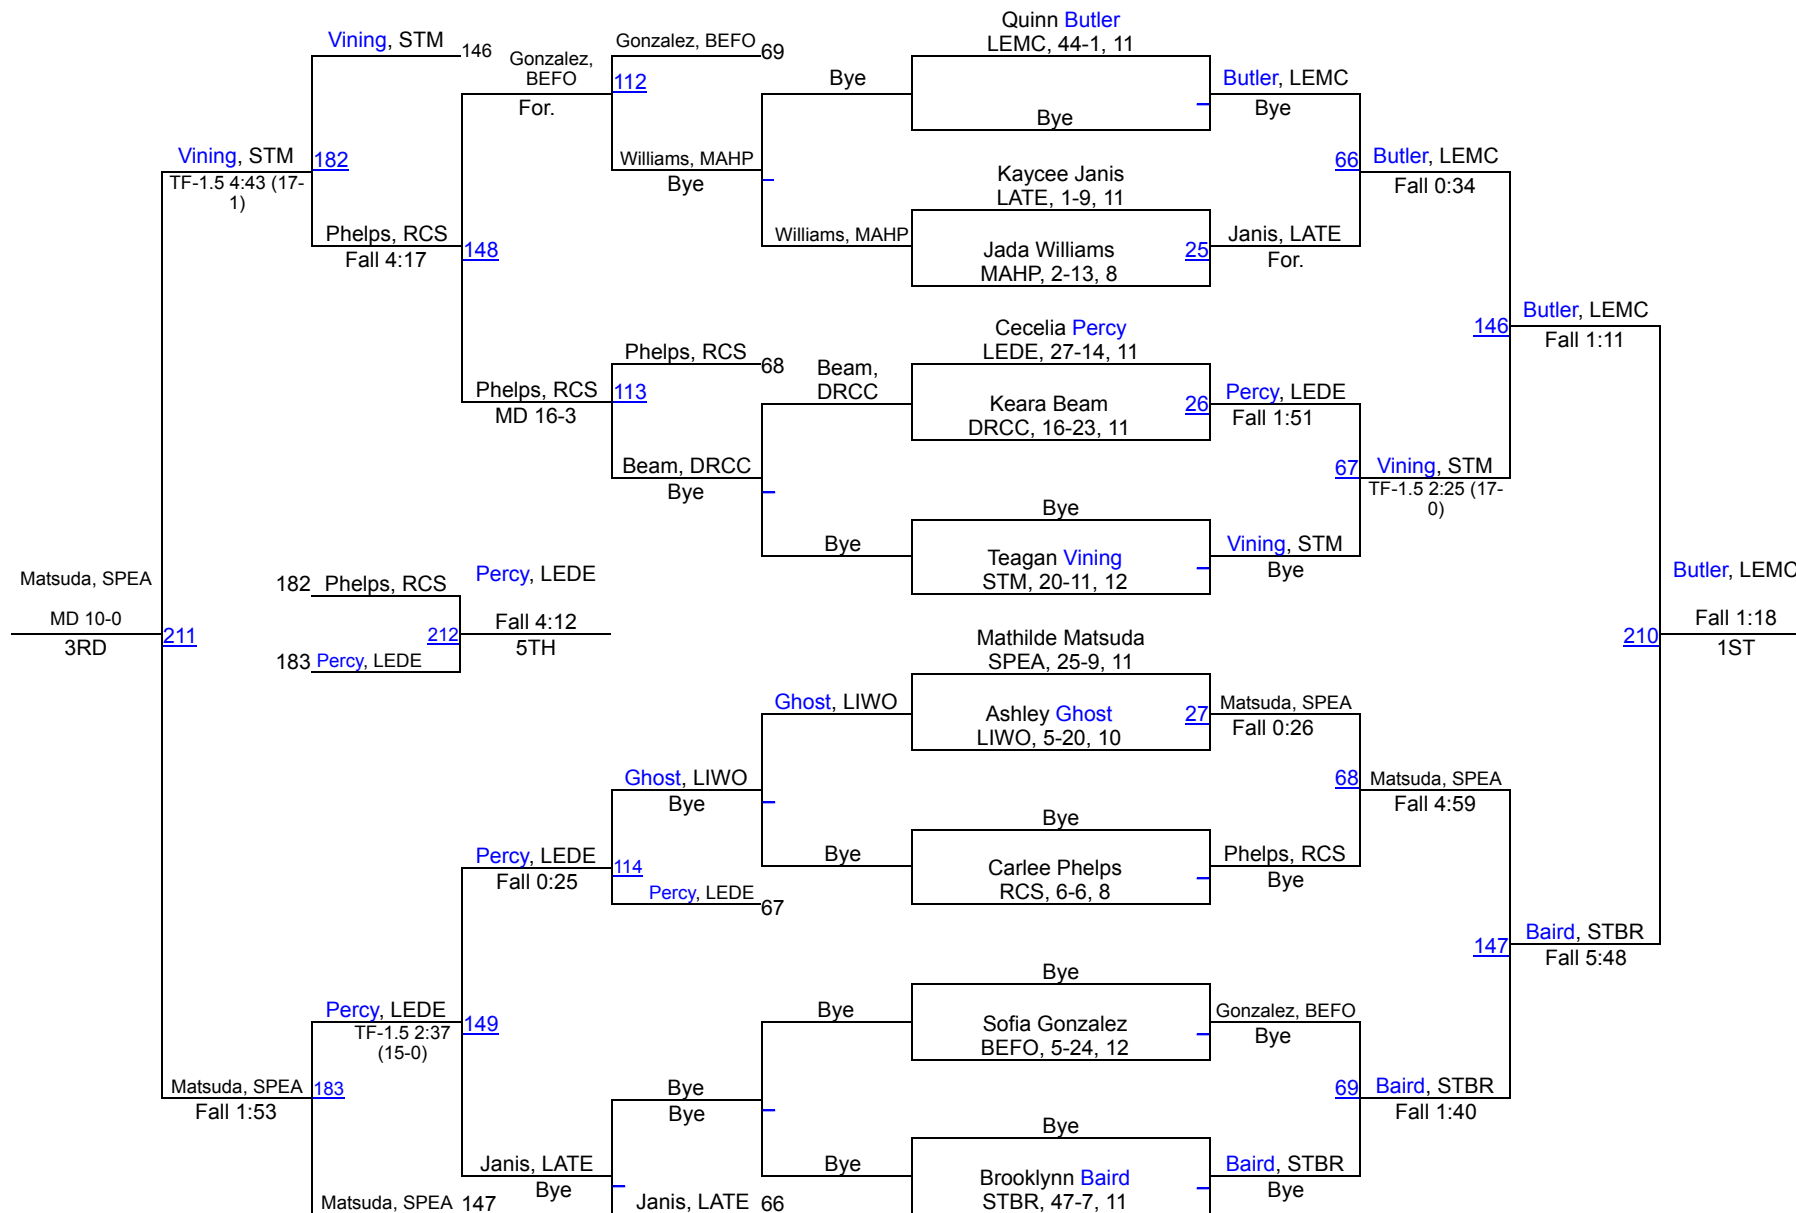

| Region 4 Girls Team Scores | | |
|----------------------------|--|-------|
| 1 | Spearfish | 137.0 |
| 2 | Custer | 126.0 |
| 3 | Lakota Tech | 112.0 |
| 4 | Sturgis Brown | 109.0 |
| 5 | Hot Springs | 108.0 |
| 6 | Rapid City Stevens | 103.0 |
| 7 | Rapid City Central | 100.0 |
| 8 | Lemmon/McIntosh | 91.5 |
| 9 | Lead-Deadwood | 75.0 |
| 10 | Bennett County | 61.0 |
| 11 | Belle Fourche | 60.0 |
| 12 | Stanley County | 57.0 |
| 13 | Harding County | 51.0 |
| 14 | Mahpiya Luta | 49.5 |
| 15 | Douglas/Rapid City Christian/New Underwood | 35.0 |
| 16 | St. Thomas More | 29.0 |
| 17 | Mobridge-Pollock | 20.0 |
| 18 | Hill City | 18.0 |
| 19 | McLaughlin | 5.0 |
| 19 | Pine Ridge | 5.0 |
| 21 | Timber Lake | 3.0 |
| 22 | Faith | 0.0 |
| 22 | Little Wound | 0.0 |

SDHSAA Girls Region 4

107

SDHSAA Girls Region 4

114

SDHSAA Girls Region 4

126

SDHSAA Girls Region 4

132

SDHSAA Girls Region 4

145

SDHSAA Girls Region 4

152

SDHSAA Girls Region 4

165

SDHSAA Girls Region 4

185