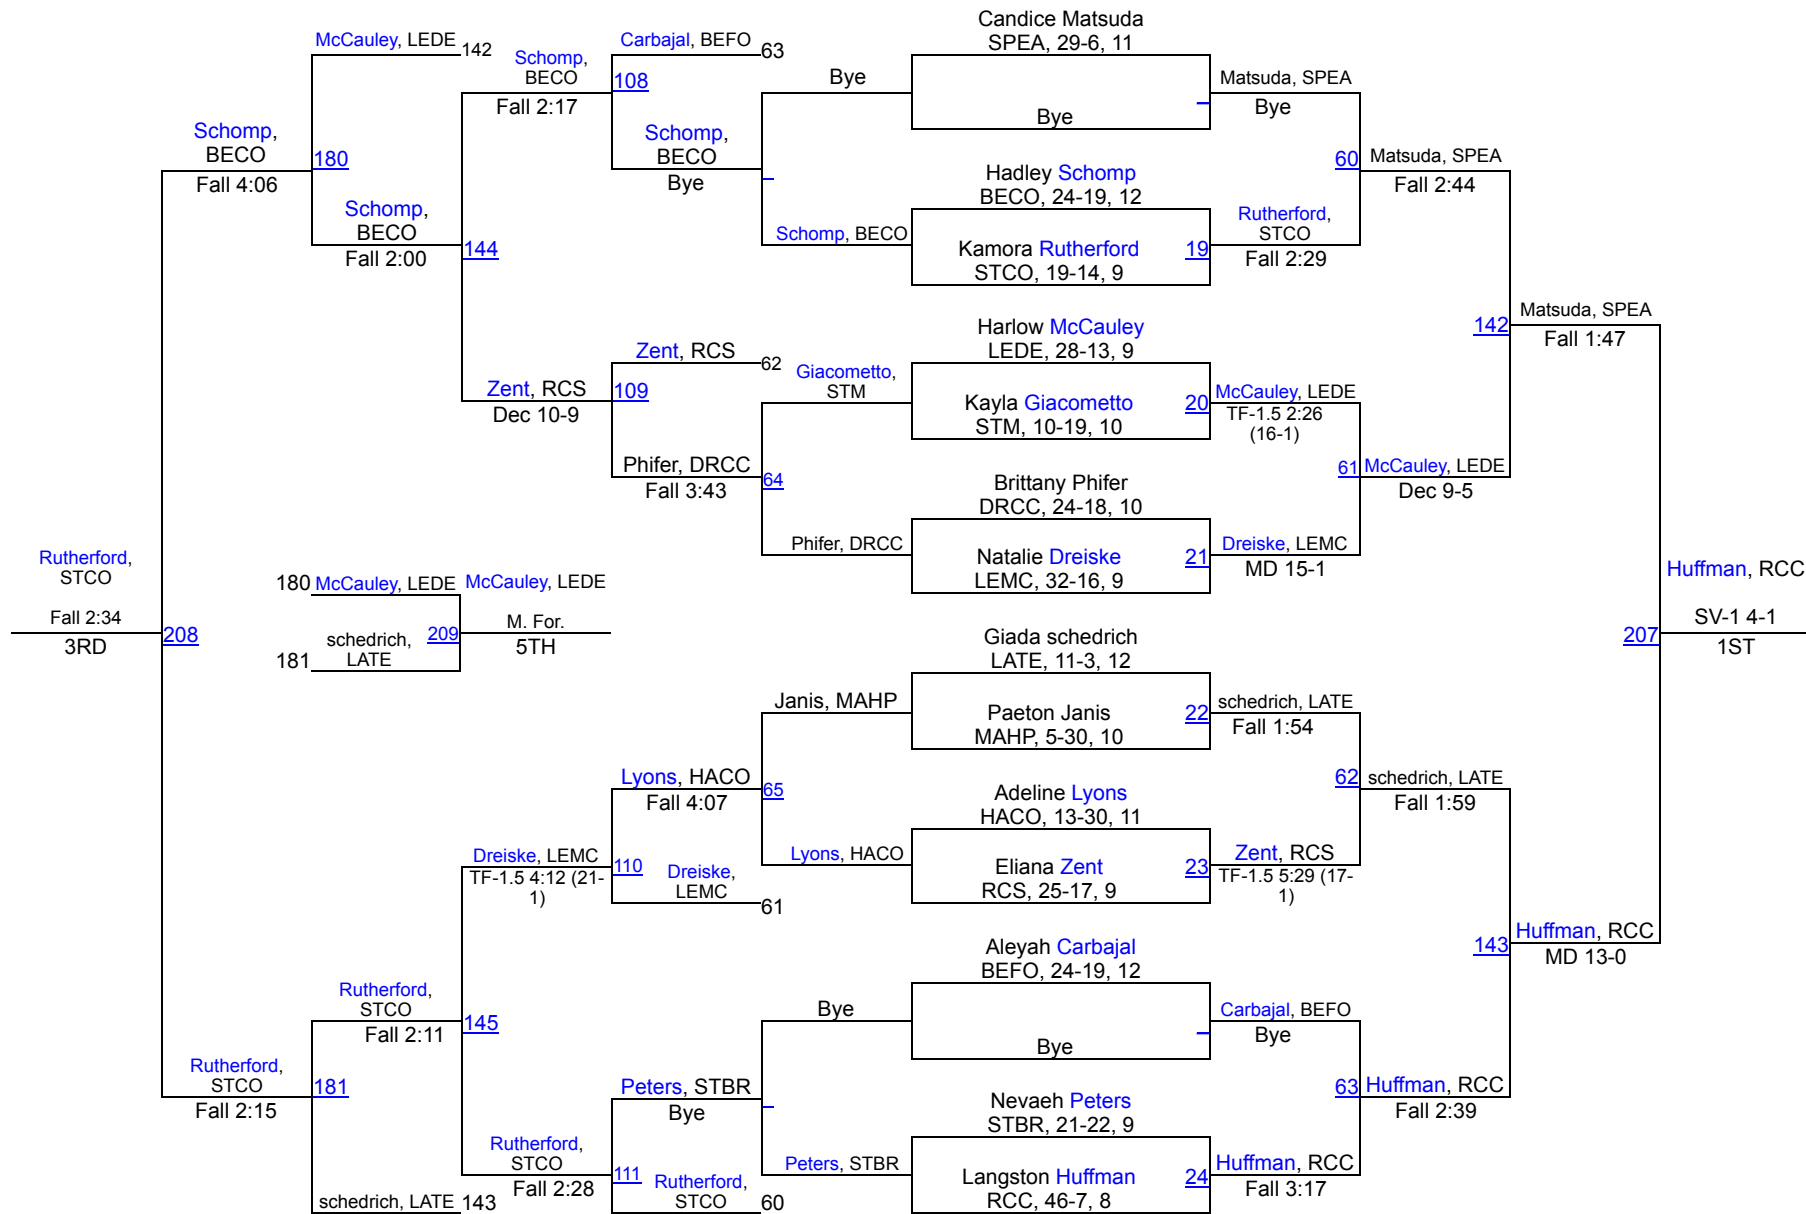

| Region 4 Girls Team Scores | | |
|----------------------------|--|-------|
| 1 | Spearfish | 137.0 |
| 2 | Custer | 126.0 |
| 3 | Lakota Tech | 112.0 |
| 4 | Sturgis Brown | 109.0 |
| 5 | Hot Springs | 108.0 |
| 6 | Rapid City Stevens | 103.0 |
| 7 | Rapid City Central | 100.0 |
| 8 | Lemmon/McIntosh | 91.5 |
| 9 | Lead-Deadwood | 75.0 |
| 10 | Bennett County | 61.0 |
| 11 | Belle Fourche | 60.0 |
| 12 | Stanley County | 57.0 |
| 13 | Harding County | 51.0 |
| 14 | Mahpiya Luta | 49.5 |
| 15 | Douglas/Rapid City Christian/New Underwood | 35.0 |
| 16 | St. Thomas More | 29.0 |
| 17 | Mobridge-Pollock | 20.0 |
| 18 | Hill City | 18.0 |
| 19 | McLaughlin | 5.0 |
| 19 | Pine Ridge | 5.0 |
| 21 | Timber Lake | 3.0 |
| 22 | Faith | 0.0 |
| 22 | Little Wound | 0.0 |

SDHSAA Girls Region 4

107

SDHSAA Girls Region 4

114

SDHSAA Girls Region 4

126

SDHSAA Girls Region 4

132

SDHSAA Girls Region 4

145

SDHSAA Girls Region 4

152

SDHSAA Girls Region 4

165

SDHSAA Girls Region 4

185