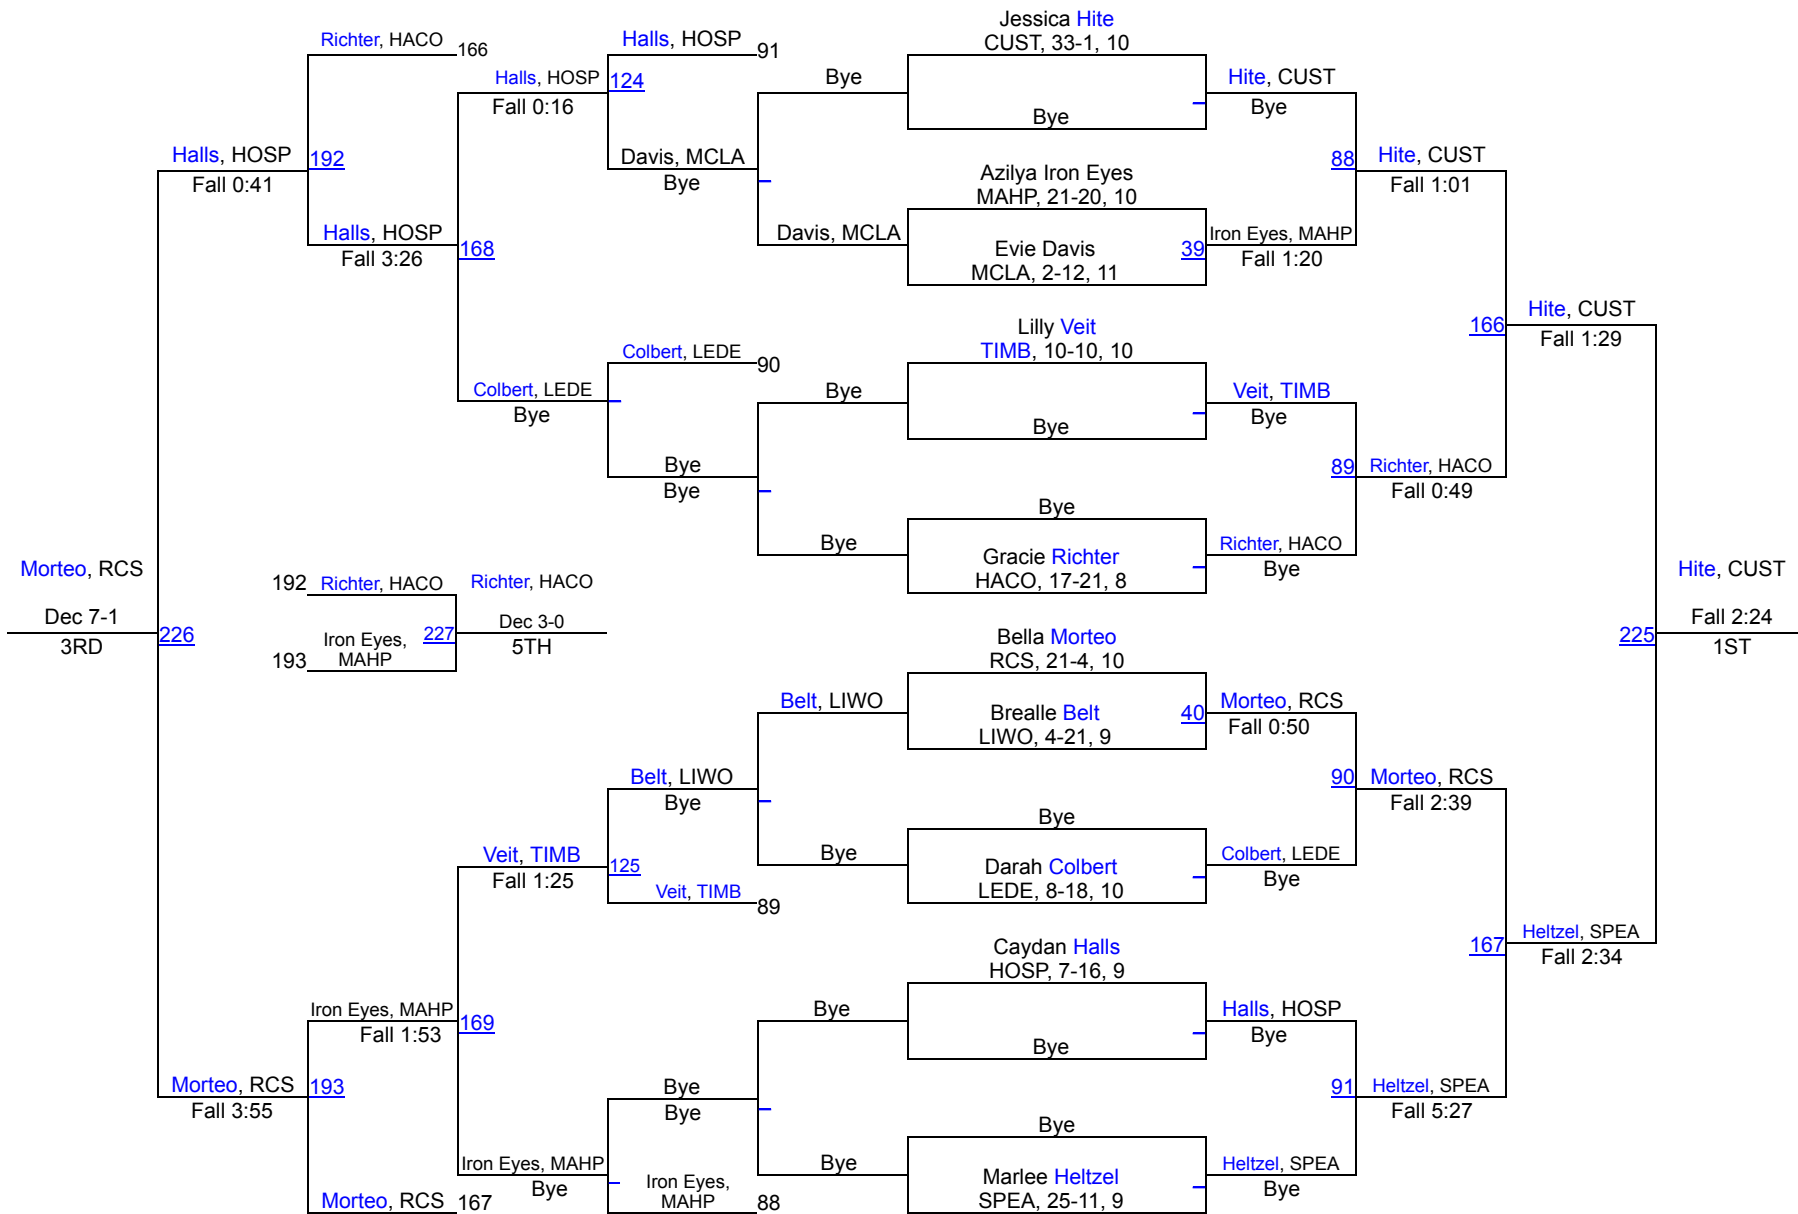

| Region 4 Girls Team Scores | | |
|----------------------------|--|-------|
| 1 | Spearfish | 137.0 |
| 2 | Custer | 126.0 |
| 3 | Lakota Tech | 112.0 |
| 4 | Sturgis Brown | 109.0 |
| 5 | Hot Springs | 108.0 |
| 6 | Rapid City Stevens | 103.0 |
| 7 | Rapid City Central | 100.0 |
| 8 | Lemmon/McIntosh | 91.5 |
| 9 | Lead-Deadwood | 75.0 |
| 10 | Bennett County | 61.0 |
| 11 | Belle Fourche | 60.0 |
| 12 | Stanley County | 57.0 |
| 13 | Harding County | 51.0 |
| 14 | Mahpiya Luta | 49.5 |
| 15 | Douglas/Rapid City Christian/New Underwood | 35.0 |
| 16 | St. Thomas More | 29.0 |
| 17 | Mobridge-Pollock | 20.0 |
| 18 | Hill City | 18.0 |
| 19 | McLaughlin | 5.0 |
| 19 | Pine Ridge | 5.0 |
| 21 | Timber Lake | 3.0 |
| 22 | Faith | 0.0 |
| 22 | Little Wound | 0.0 |

SDHSAA Girls Region 4

107

SDHSAA Girls Region 4

114

SDHSAA Girls Region 4

126

SDHSAA Girls Region 4

132

SDHSAA Girls Region 4

145

SDHSAA Girls Region 4

152

SDHSAA Girls Region 4

165

SDHSAA Girls Region 4

185

SDHSAA Girls Region 4

235