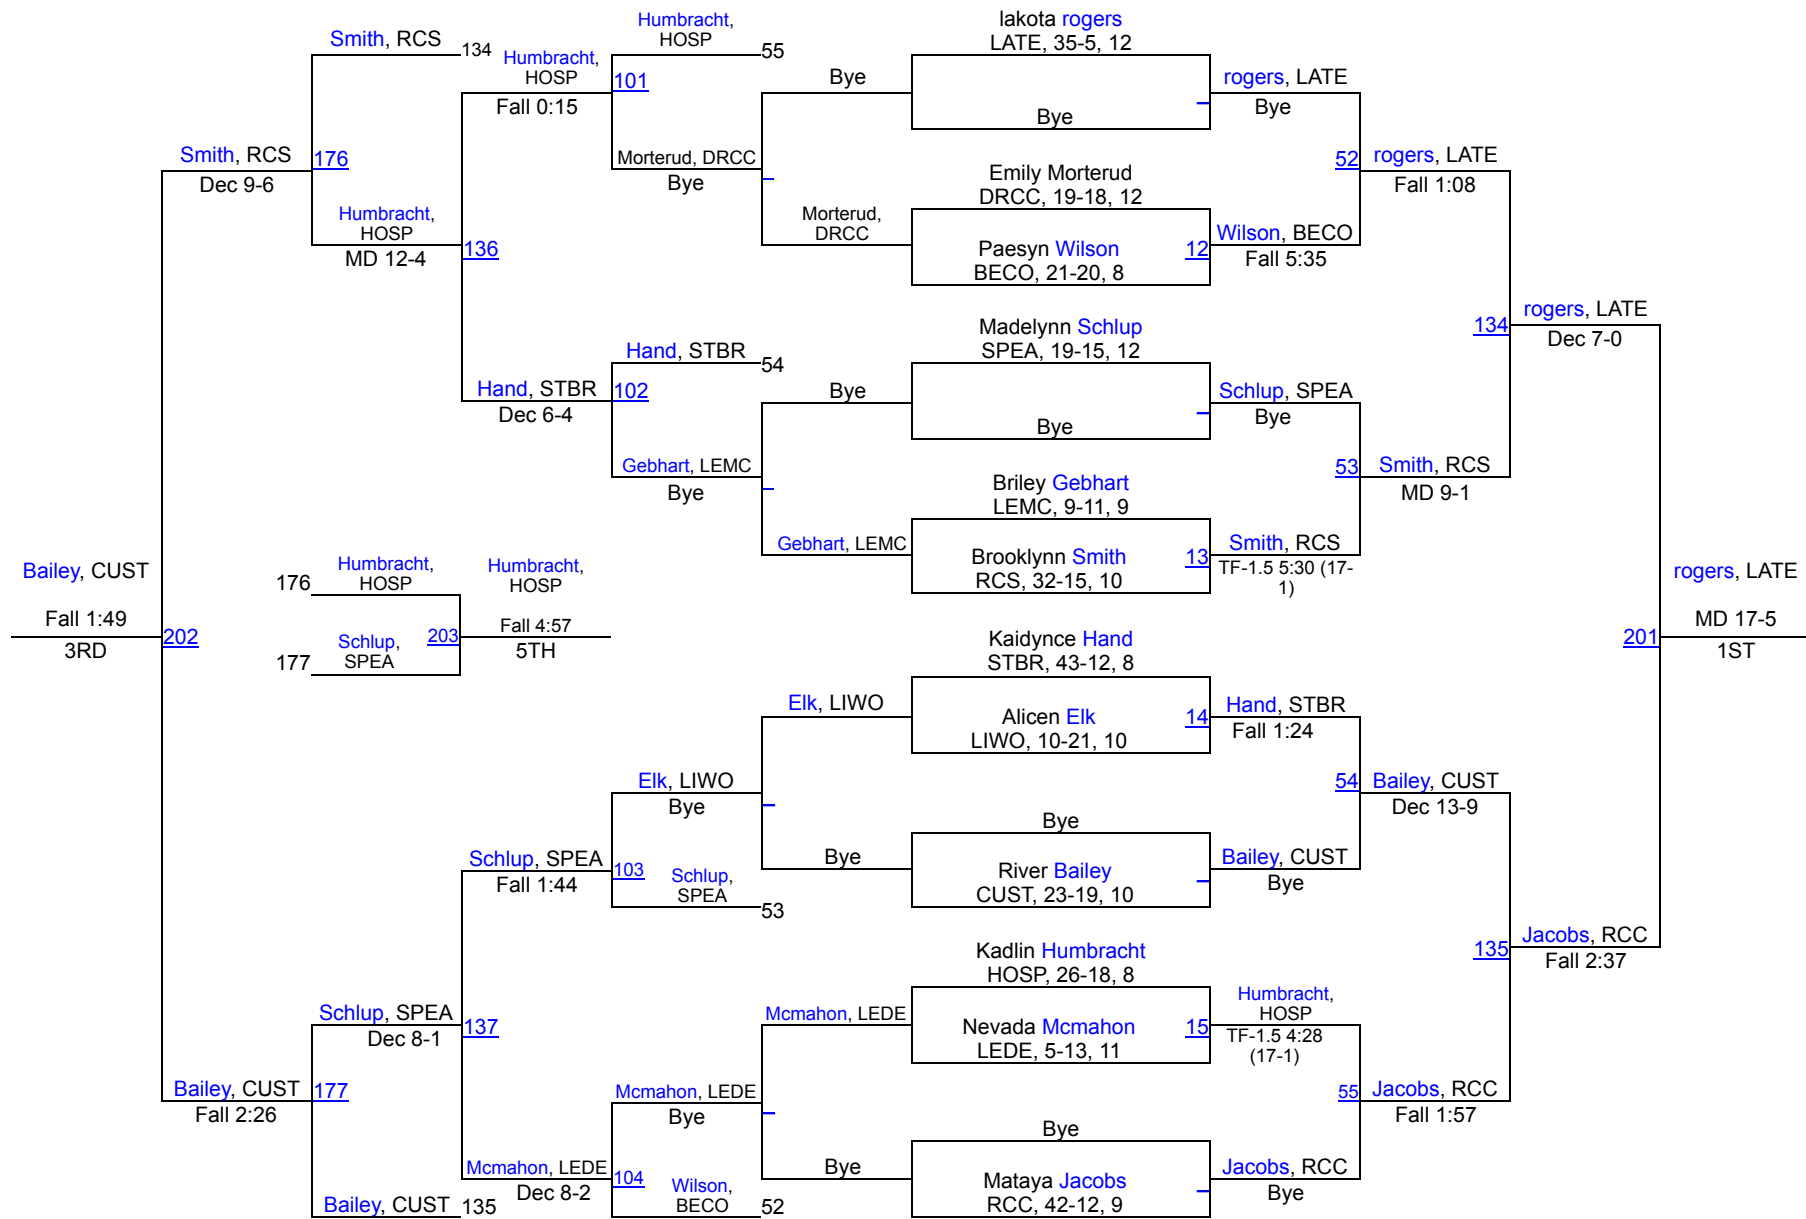

| Region 4 Girls Team Scores | | |
|----------------------------|--|-------|
| 1 | Spearfish | 137.0 |
| 2 | Custer | 126.0 |
| 3 | Lakota Tech | 112.0 |
| 4 | Sturgis Brown | 109.0 |
| 5 | Hot Springs | 108.0 |
| 6 | Rapid City Stevens | 103.0 |
| 7 | Rapid City Central | 100.0 |
| 8 | Lemmon/McIntosh | 91.5 |
| 9 | Lead-Deadwood | 75.0 |
| 10 | Bennett County | 61.0 |
| 11 | Belle Fourche | 60.0 |
| 12 | Stanley County | 57.0 |
| 13 | Harding County | 51.0 |
| 14 | Mahpiya Luta | 49.5 |
| 15 | Douglas/Rapid City Christian/New Underwood | 35.0 |
| 16 | St. Thomas More | 29.0 |
| 17 | Mobridge-Pollock | 20.0 |
| 18 | Hill City | 18.0 |
| 19 | McLaughlin | 5.0 |
| 19 | Pine Ridge | 5.0 |
| 21 | Timber Lake | 3.0 |
| 22 | Faith | 0.0 |
| 22 | Little Wound | 0.0 |

SDHSAA Girls Region 4

107

SDHSAA Girls Region 4

114

SDHSAA Girls Region 4

126

SDHSAA Girls Region 4

132

SDHSAA Girls Region 4

145

SDHSAA Girls Region 4

152

SDHSAA Girls Region 4

165

SDHSAA Girls Region 4

185