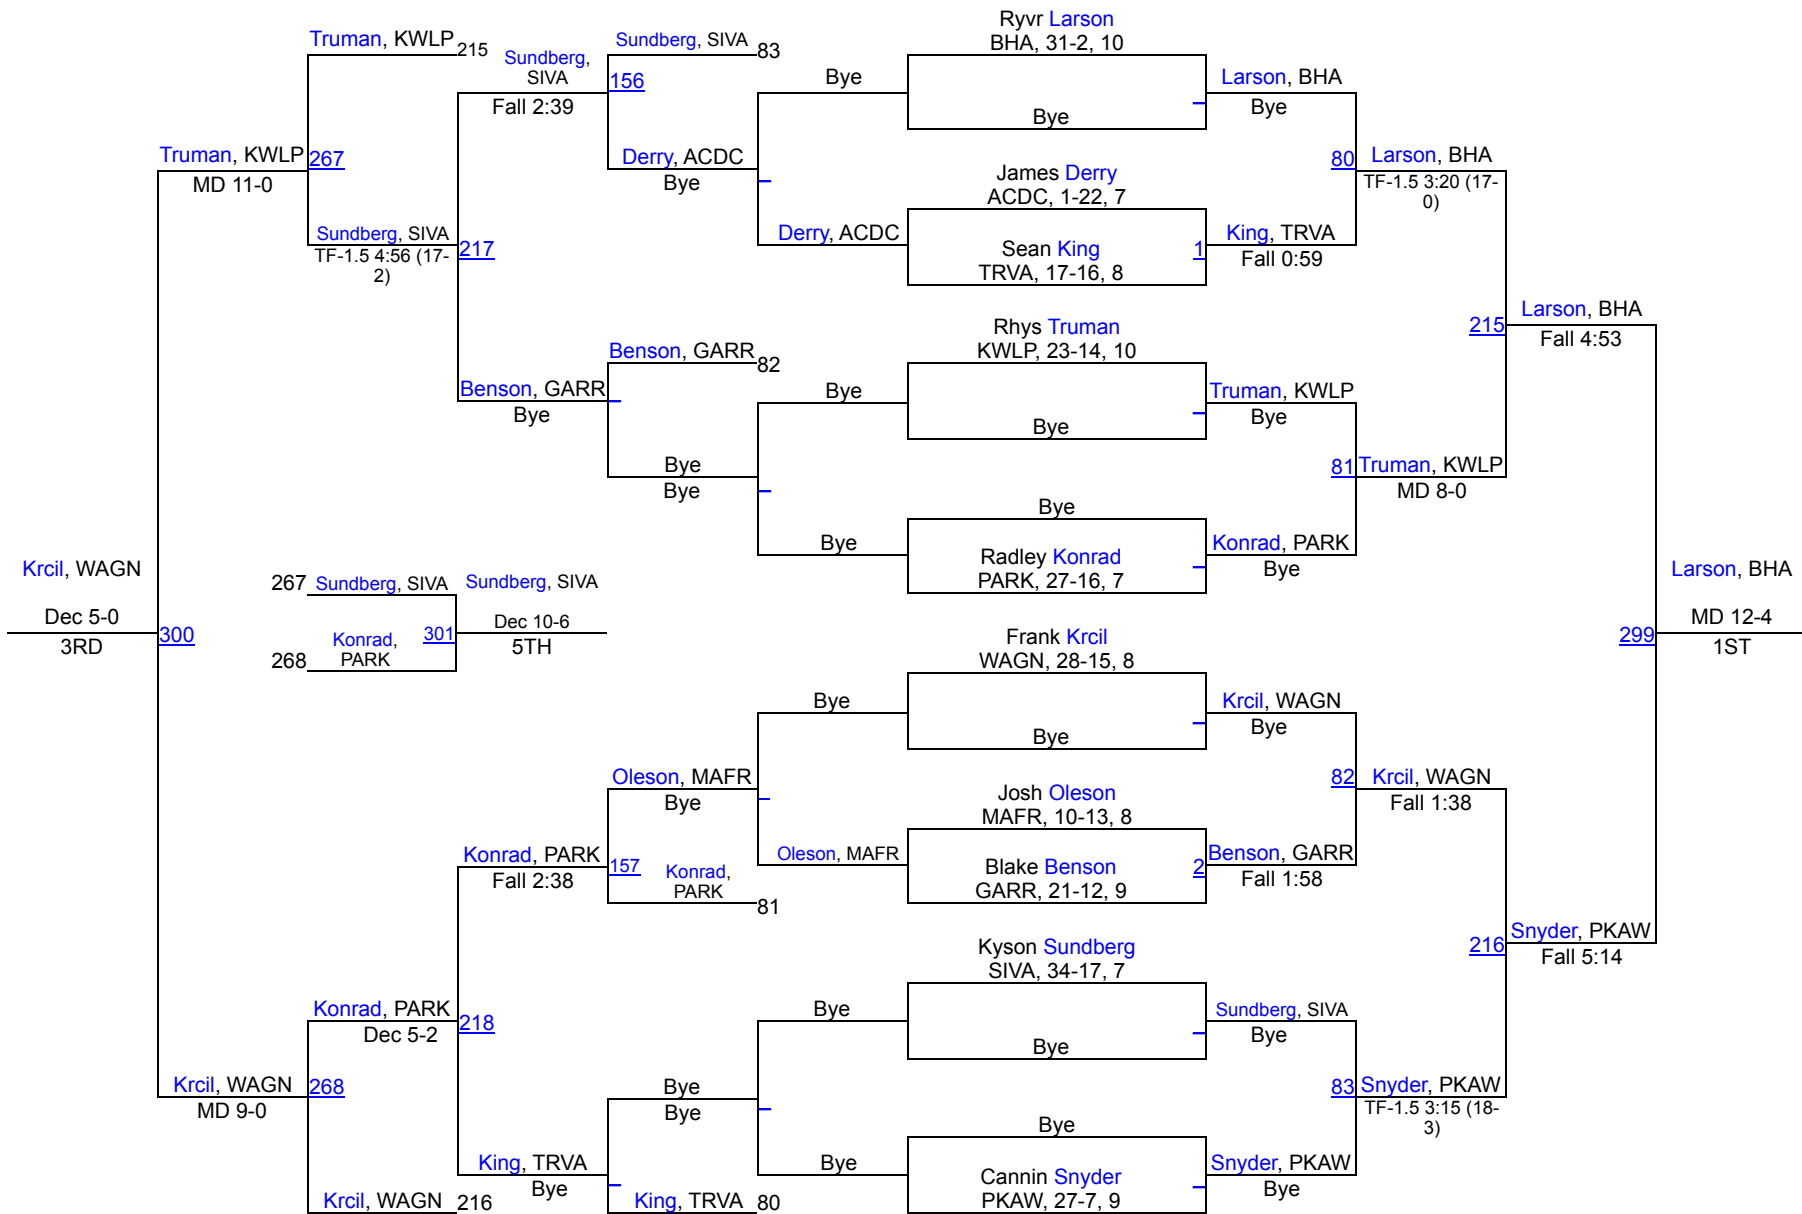

# Tom Studelska Invitational

---

02/01/2025

**Wagner Community School**  
101 Walnut Avenue  
Wagner, SD 57380

Team Scores		
1	Bon Homme/Avon	191.5
2	Canton	187.5
3	Philip/Kadoka Area/Wall	178.0
4	Parkston	177.5
5	Kimball/White Lake/Platte-Geddes	146.0
6	Tri-Valley	112.5
7	Mount Vernon/Plankinton/Corsica-Stickney	111.0
8	Faulkton Area	89.0
9	Flandreau	83.5
10	Elk Point-Jefferson	73.0
11	Bennett County	71.5
12	Wagner	62.0
13	Marion/Freeman	55.5
14	Sioux Valley	50.5
15	Garretson	27.0
16	Lyman	20.0
17	Hamlin/Castlewood	7.0
18	Andes Central/Dakota Christian	0.0

# Tom Studelska Invitational

106