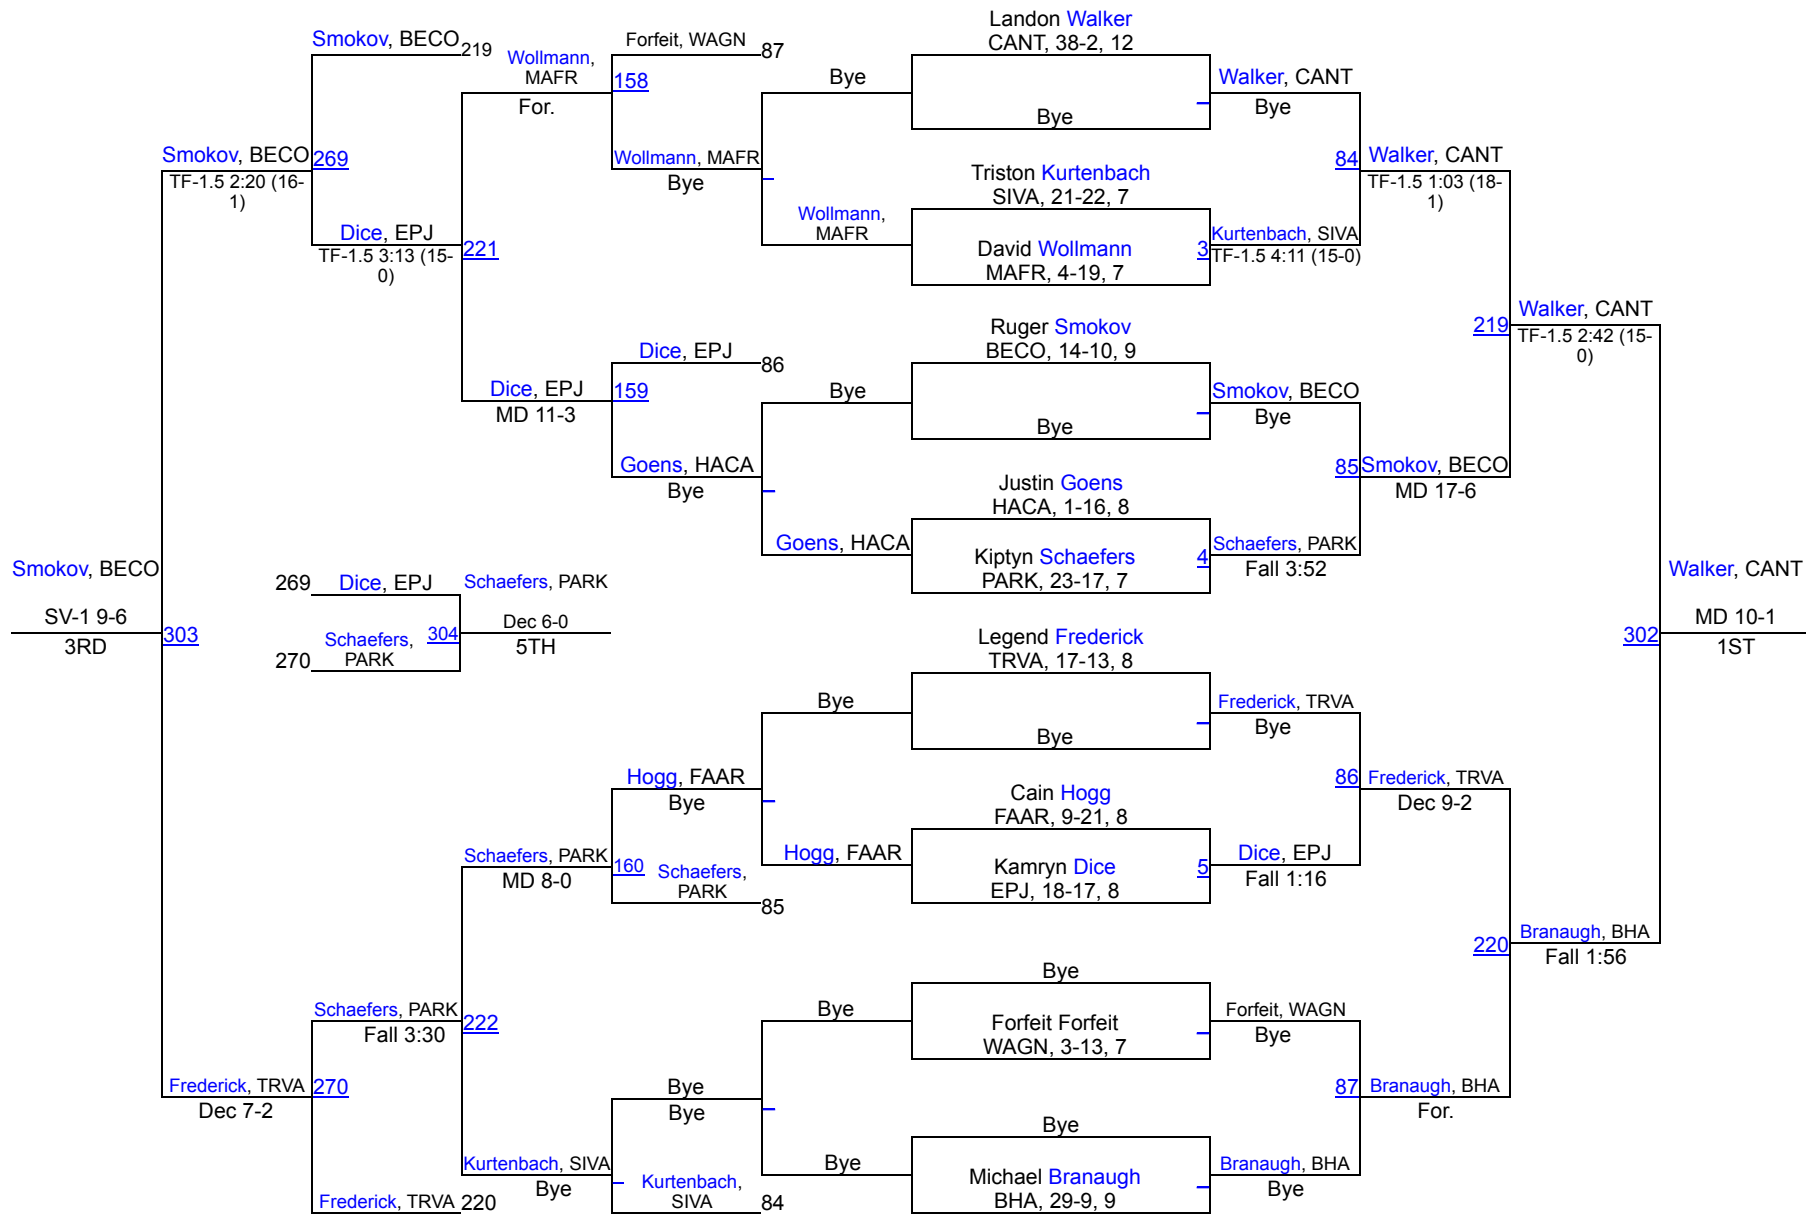

Tom Studelska Invitational

113