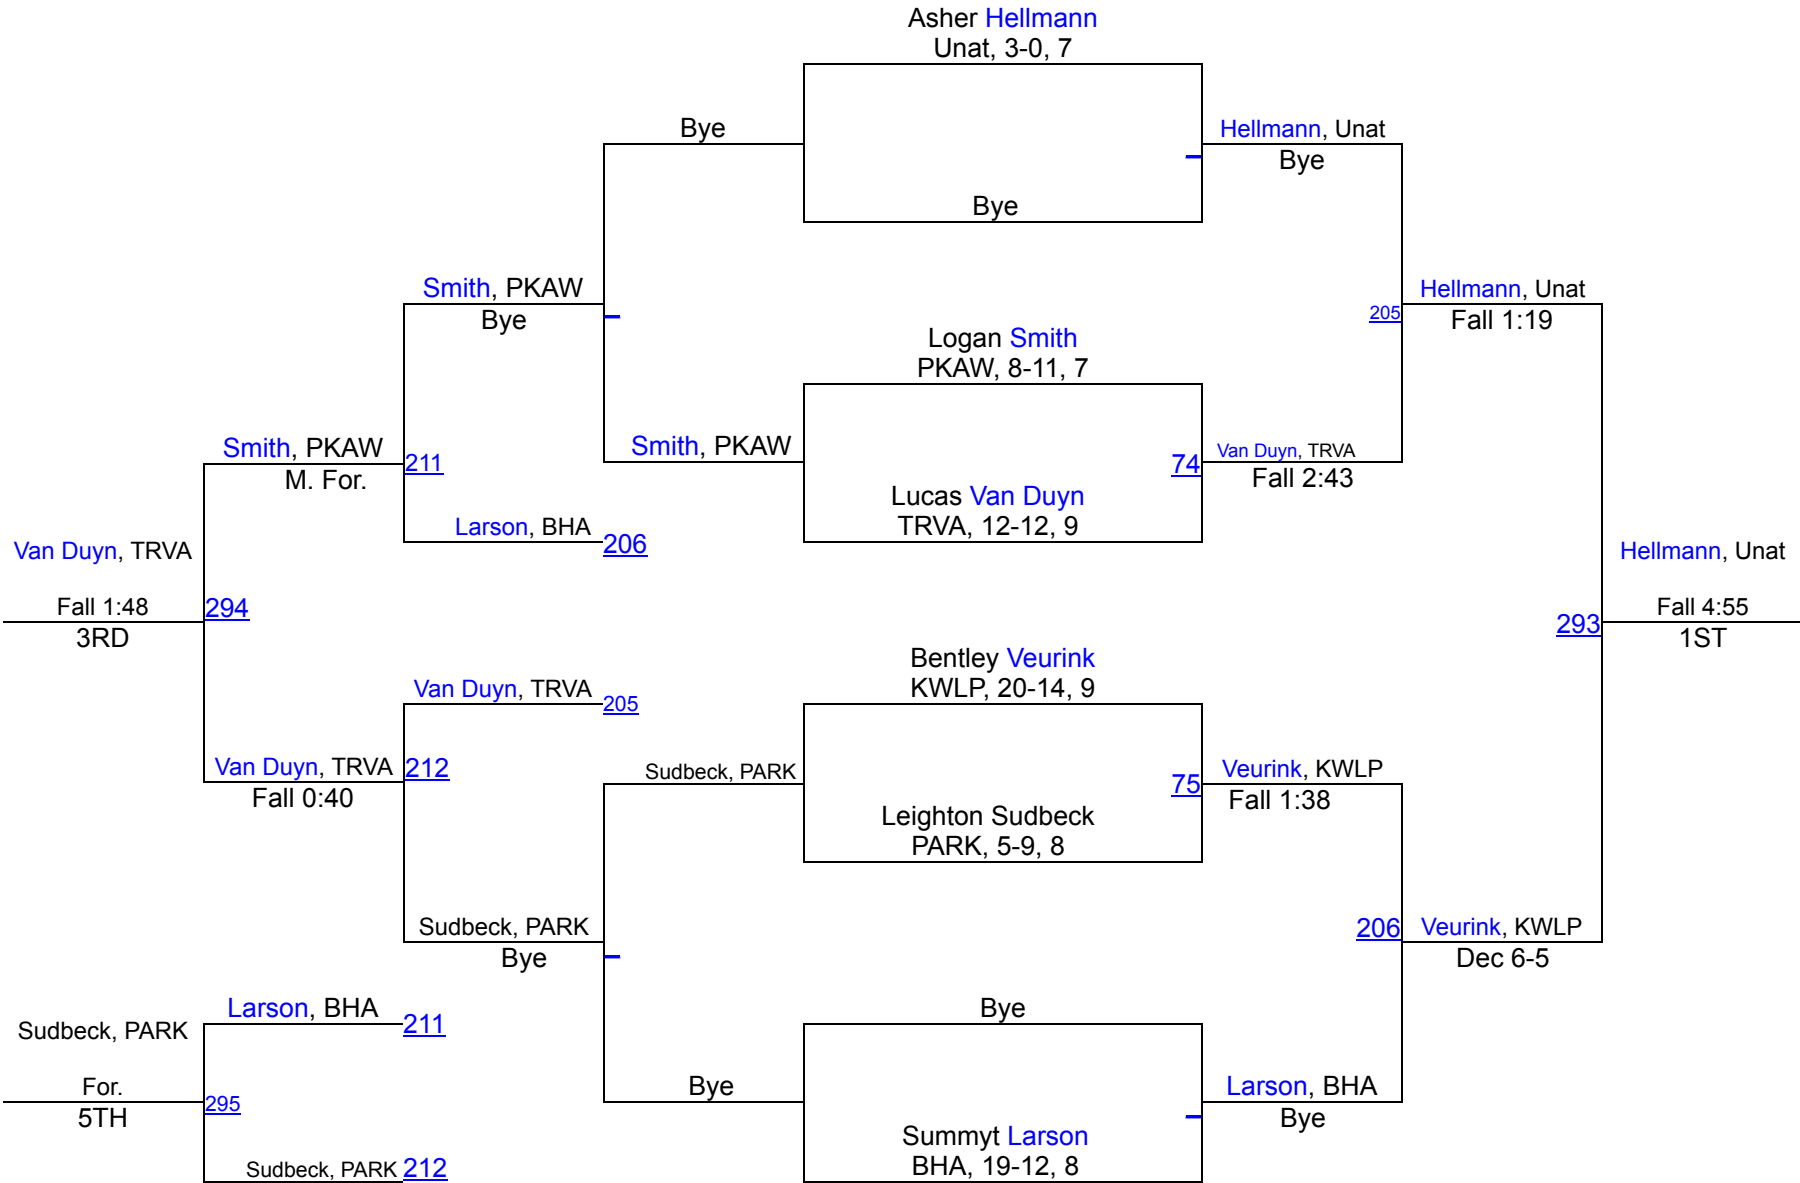

Tom Studelska Invitational

106B