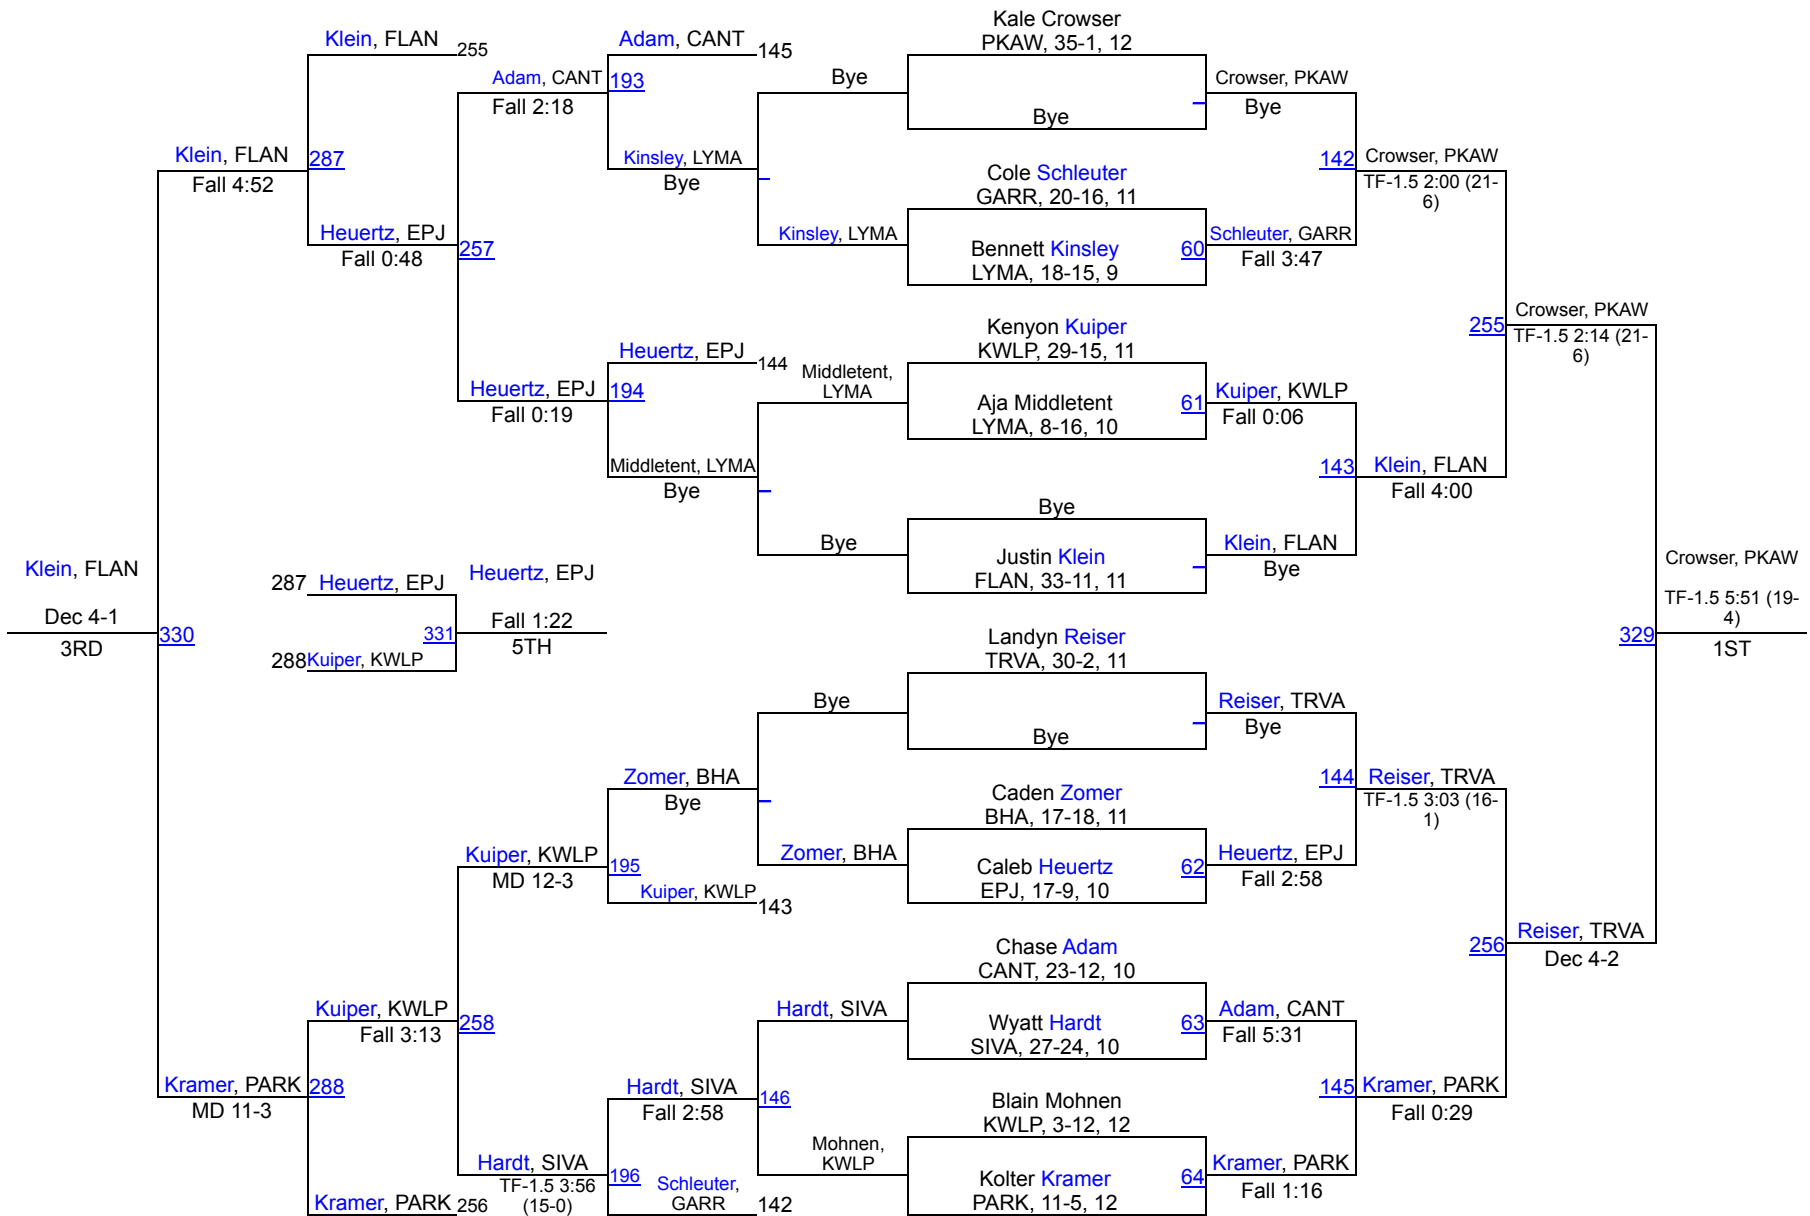

Tom Studelska Invitational

175