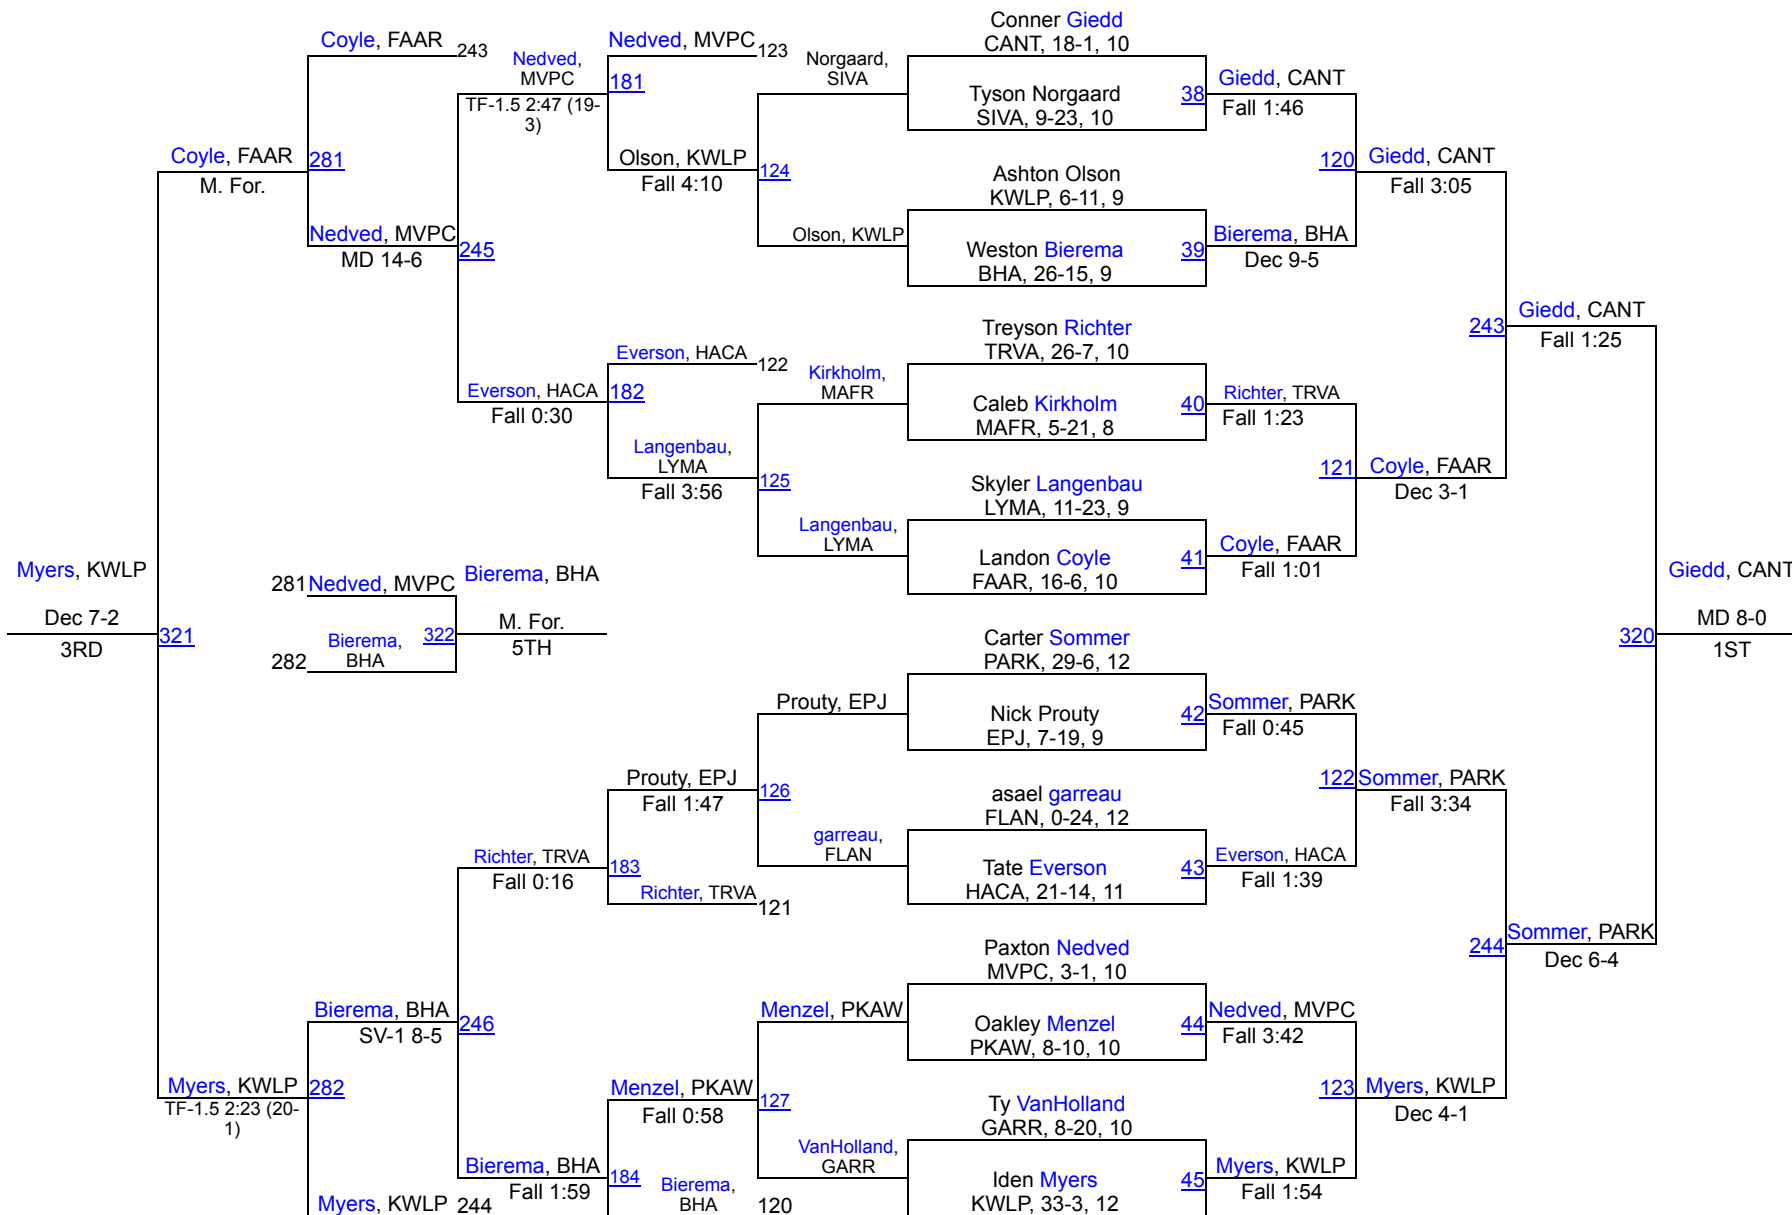

Tom Studelska Invitational

150