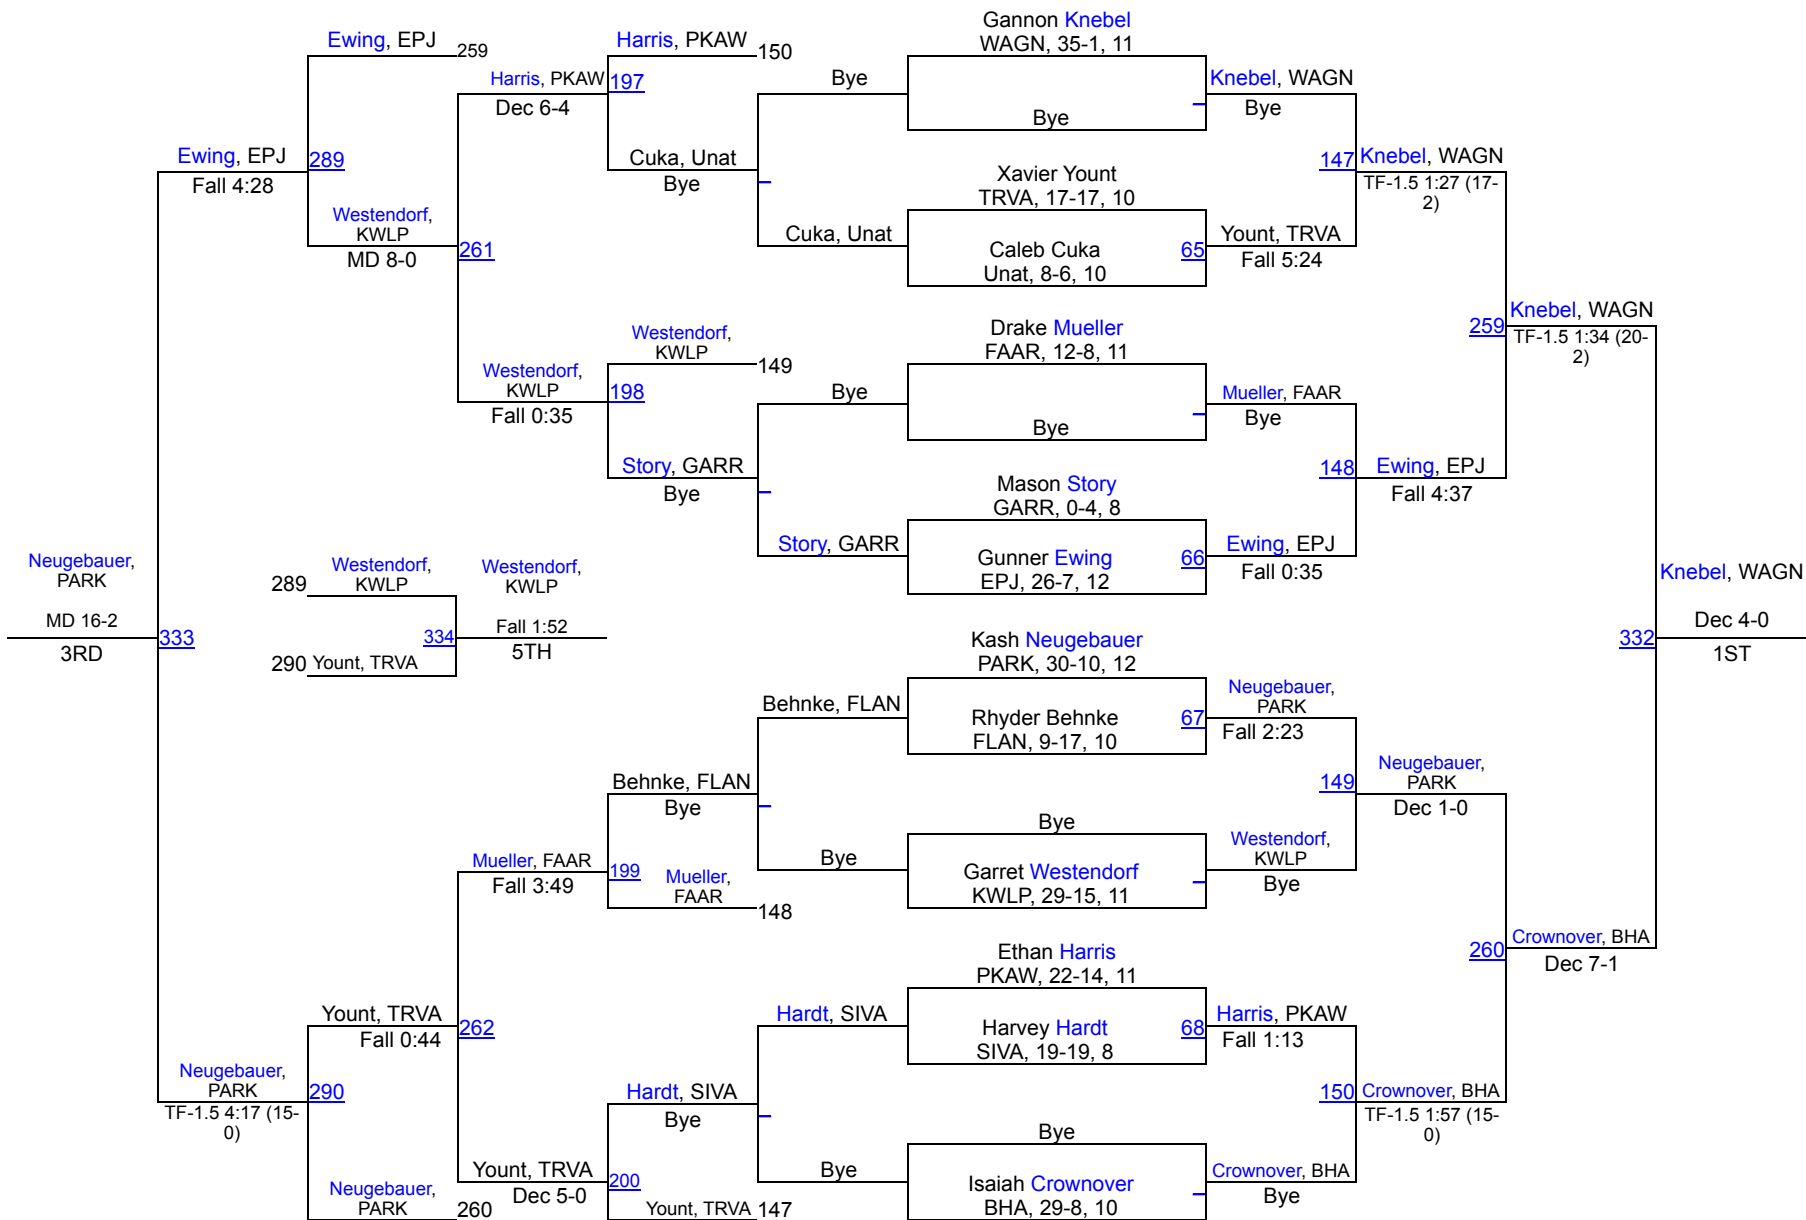

Tom Studelska Invitational

190