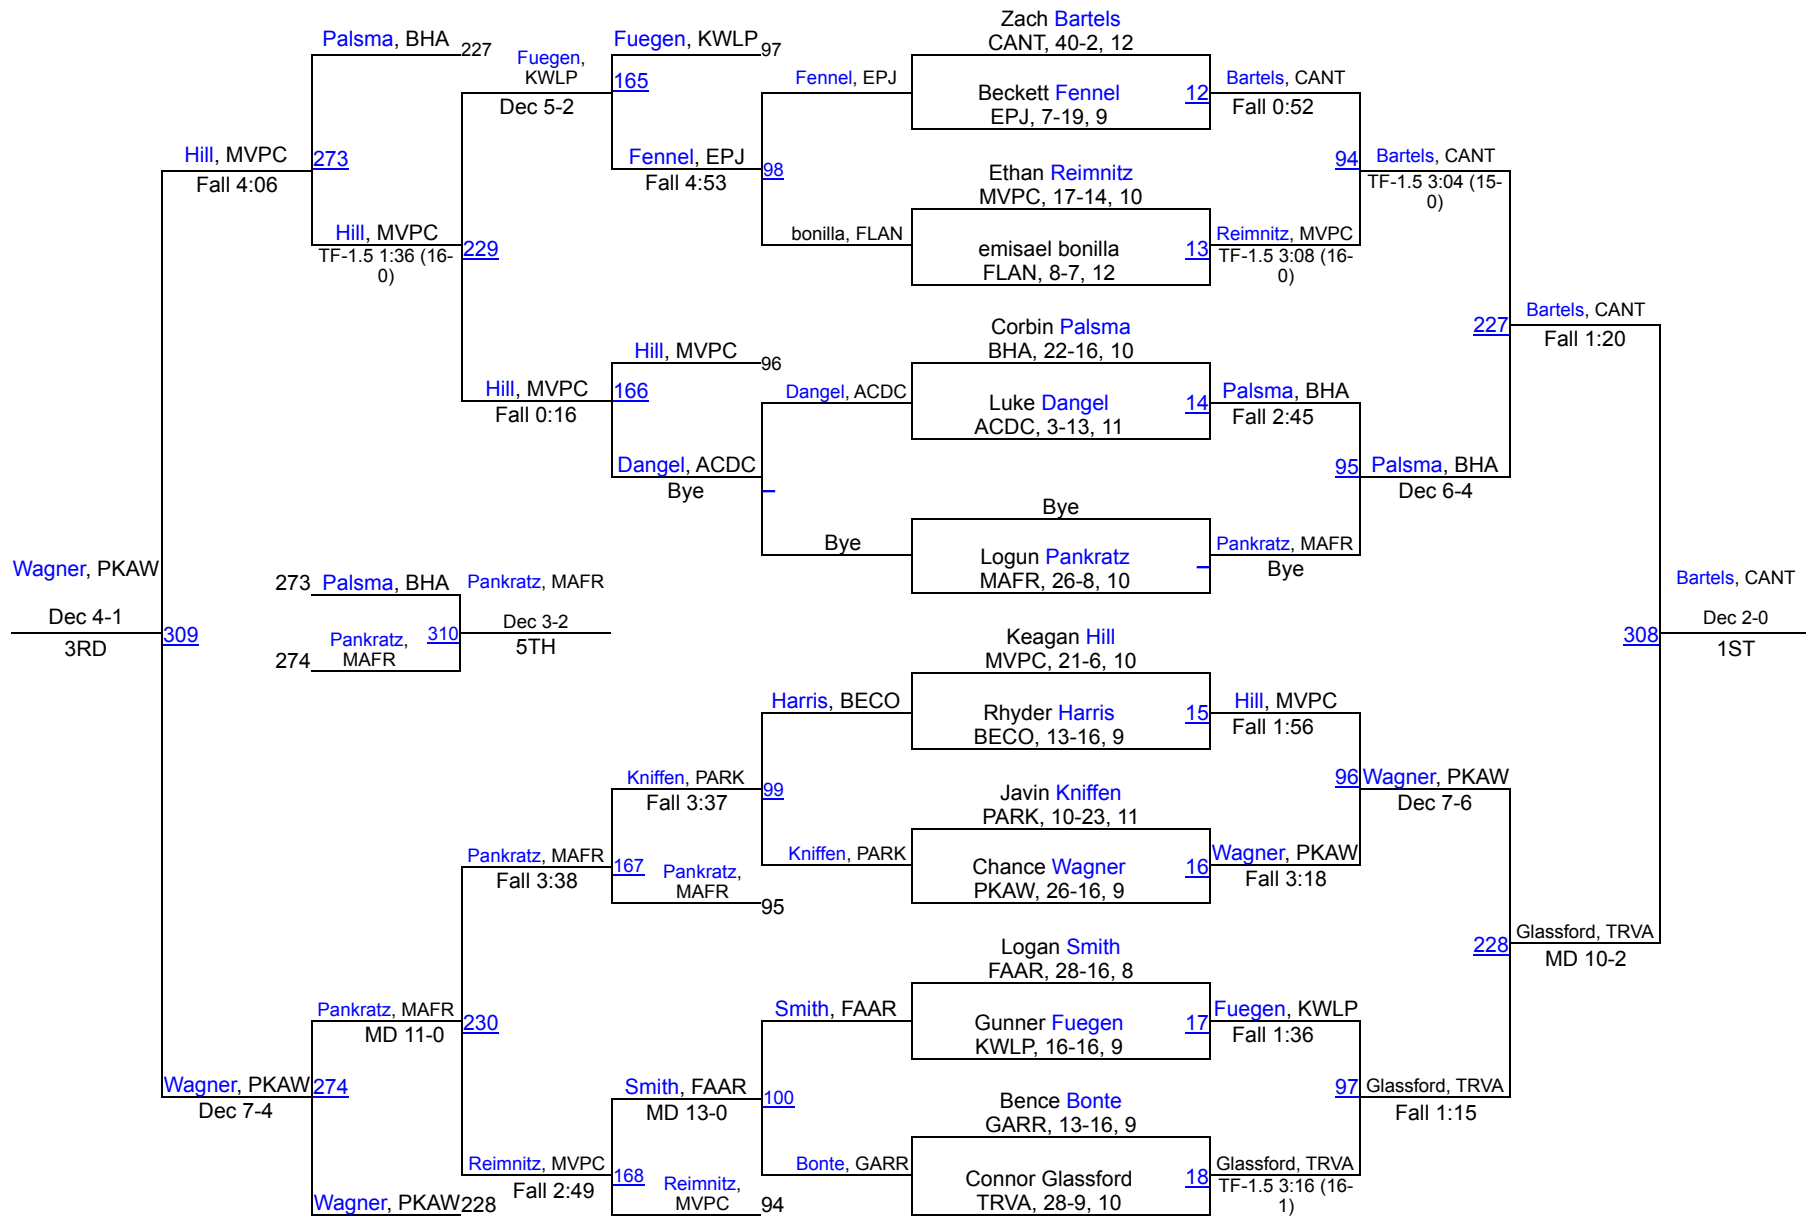

Tom Studelska Invitational

126