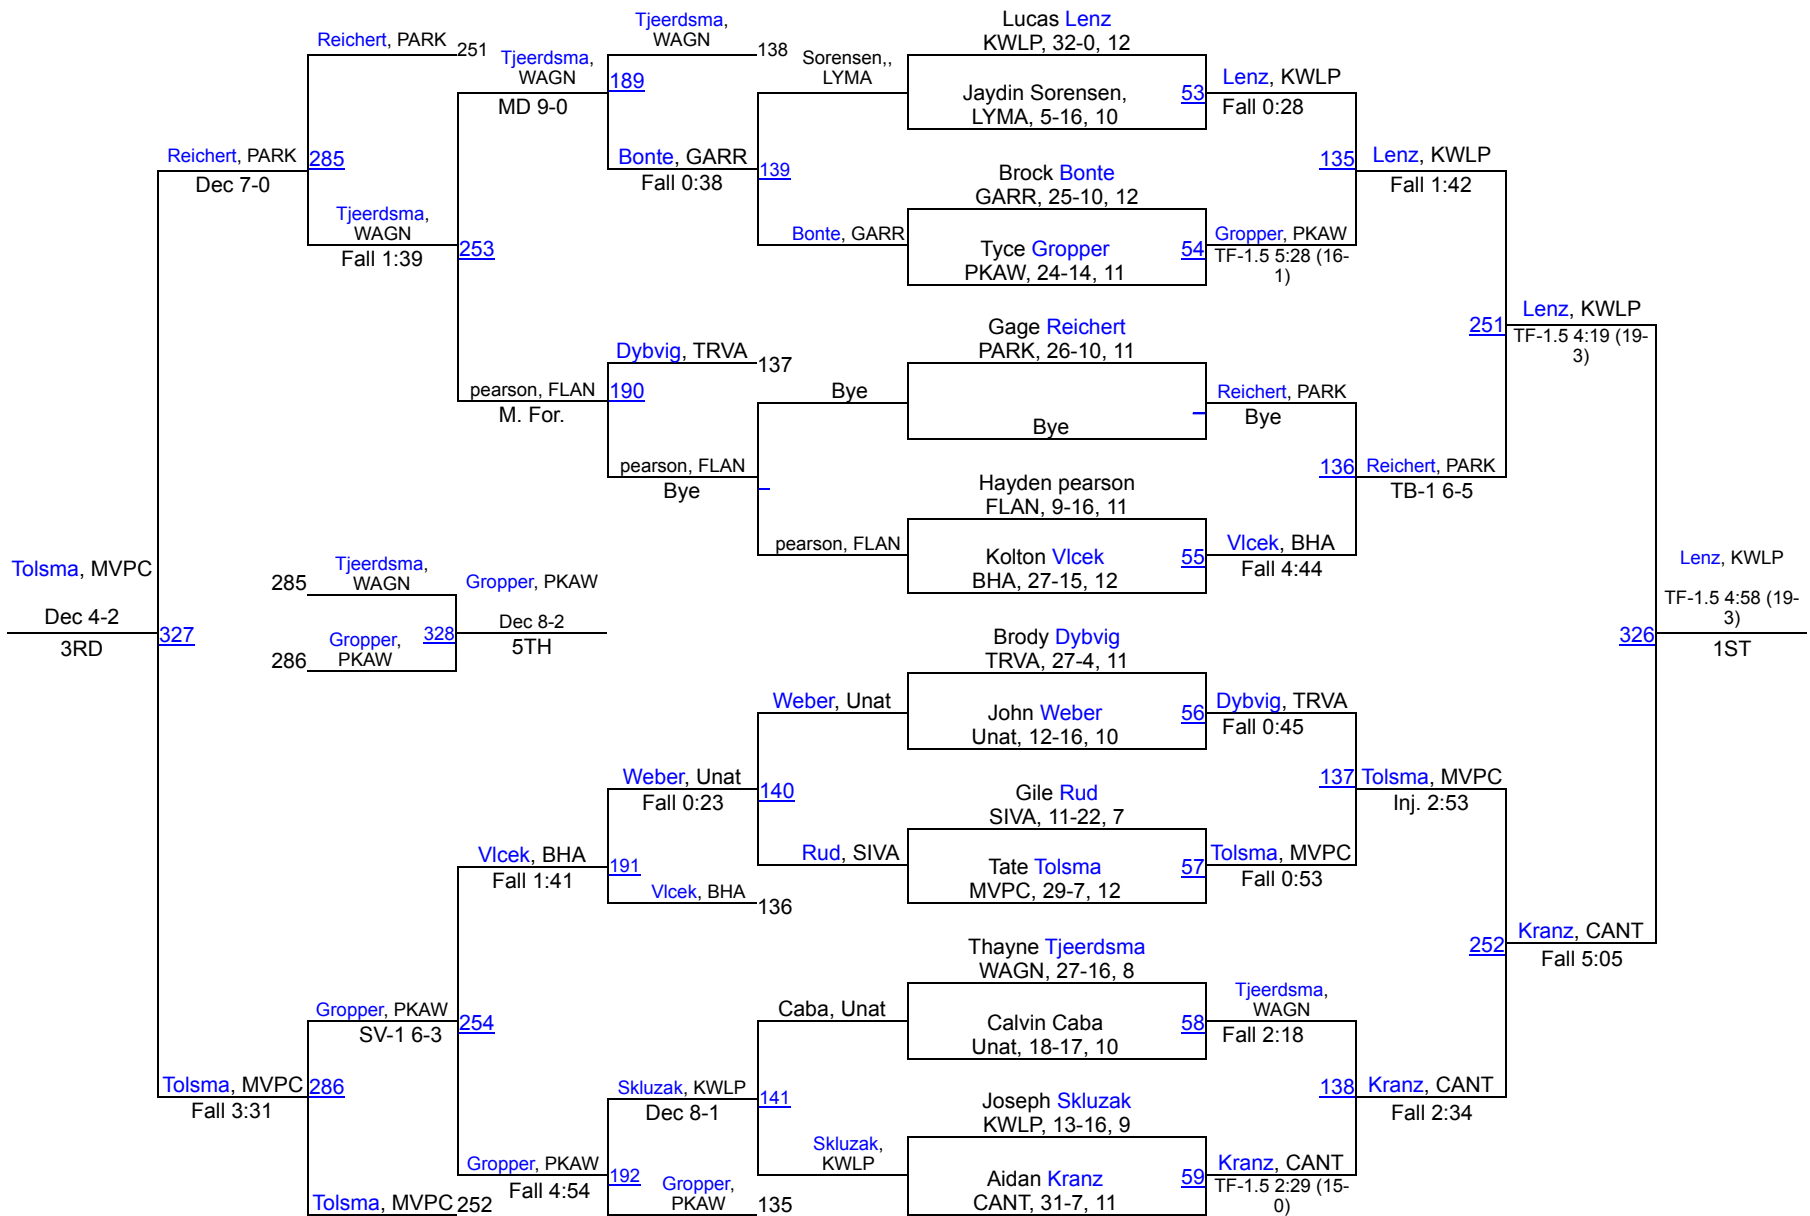

# Tom Studelska Invitational

150

# Tom Studelska Invitational

165